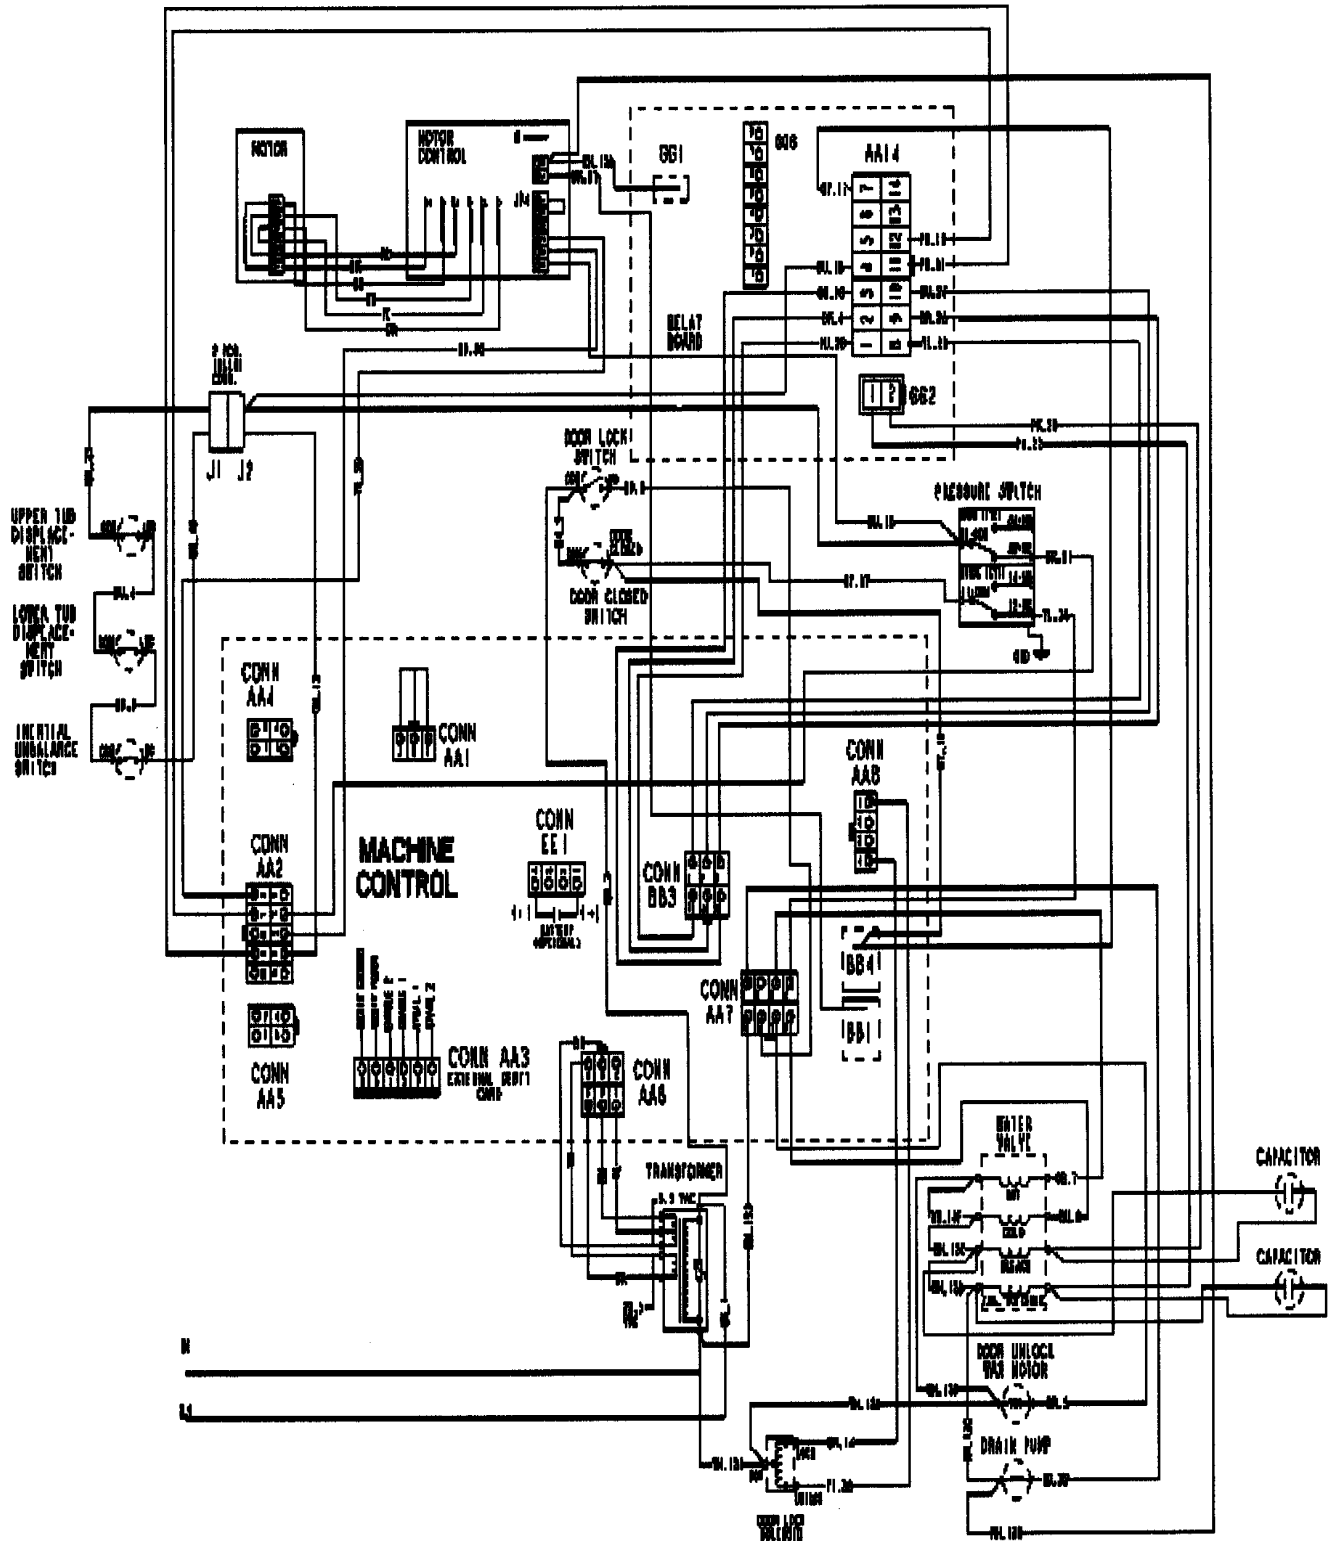

WASHER

Repair Parts List

MODEL NUMBER
MAH21PRAWQ

When requesting service or ordering parts, always provide the following information:

- Product Type
- Part Number
- Model Number
- Part Description

MAYTAG®

©2005 Maytag Services

Section: WIRING INFORMATION

Model: MAH21PRAWQ

15002890

Section: WIRING INFORMATION(SER 31)

Model: MAH21PRAWQ

15003489

Section: WIRING INFORMATION(SER 31)

No.	Part No.	Description	Series Qty
1	N 15003489	WIRING INFORMATION	31 1

*Color Code (-)=Not Shown #=Series, Serial Prefix or Run No., N=Not Available