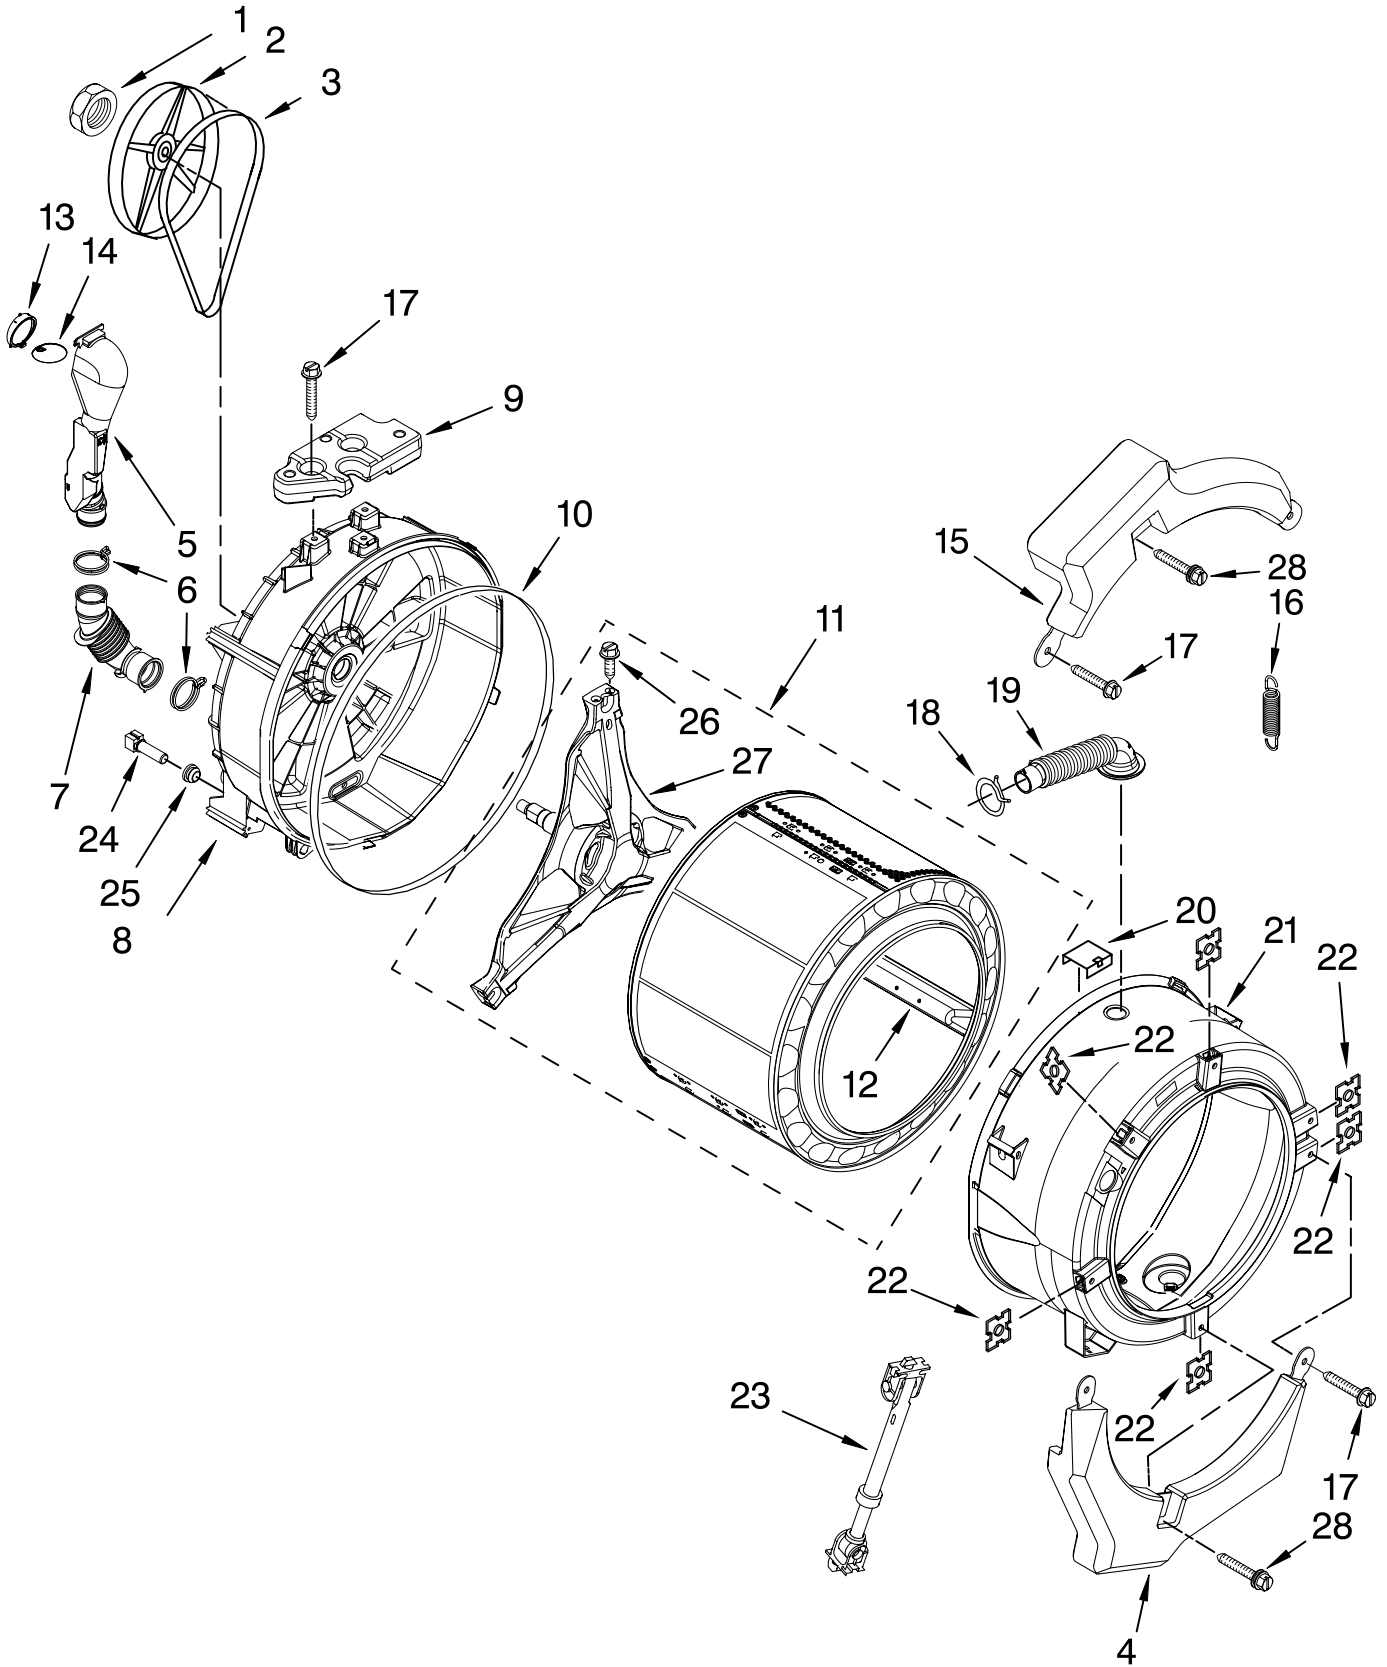

TUB AND BASKET PARTS

For Model: MAH22PDBWW0
(White)

FOR ORDERING INFORMATION REFER TO PARTS PRICE LIST

TUB AND BASKET PARTS

For Model: MAH22PDBWW0

(White)

Illus. No.	Part No.	DESCRIPTION
1	8533999	Nut, Pulley
2	8540088C	Pulley
3	W10260319	Belt, Drive
4	W10151304	Counterweight, Front Lower
5	W10142720	Pipe, Ventilation
6	8540010	Clamp, Vent Hose
7	8540019	Hose, Exhaust
8	W10254152	Tub, Rear (Includes Items 10 & 22)
9	8540602	Counterweight, Rear
10	8540090	Gasket, Tub
11	W10165321	Basket, Complete
12	W10118982	Baffle, Tub
13	W10142721	Connector – Ventilation
14	W10142722	Flap – Ventilation
15	W10151303	Counterweight, Front Upper
16	W10010360	Spring, Suspension
17	W10094780	Bolt, Counterweight Mtg.
18	3363365	Clamp, Hose
19	8540015	Hose, Exhaust
20	8540092	Clamp, Tub
21	W10251648	Tub, Front (Includes Items 10 & 22)
22	8540072	Nut, Push-In
23	W10159465	Shock Absorber (3)
24	8540226	Negative Thermistor Control
25	8540766	Seal, Rubber
26	8540382	Screw
27	W10202464	Crosspiece Assembly
28	W10174473	Bolt Assembly, Counterweight Center Hole

FOR ORDERING INFORMATION REFER TO PARTS PRICE LIST