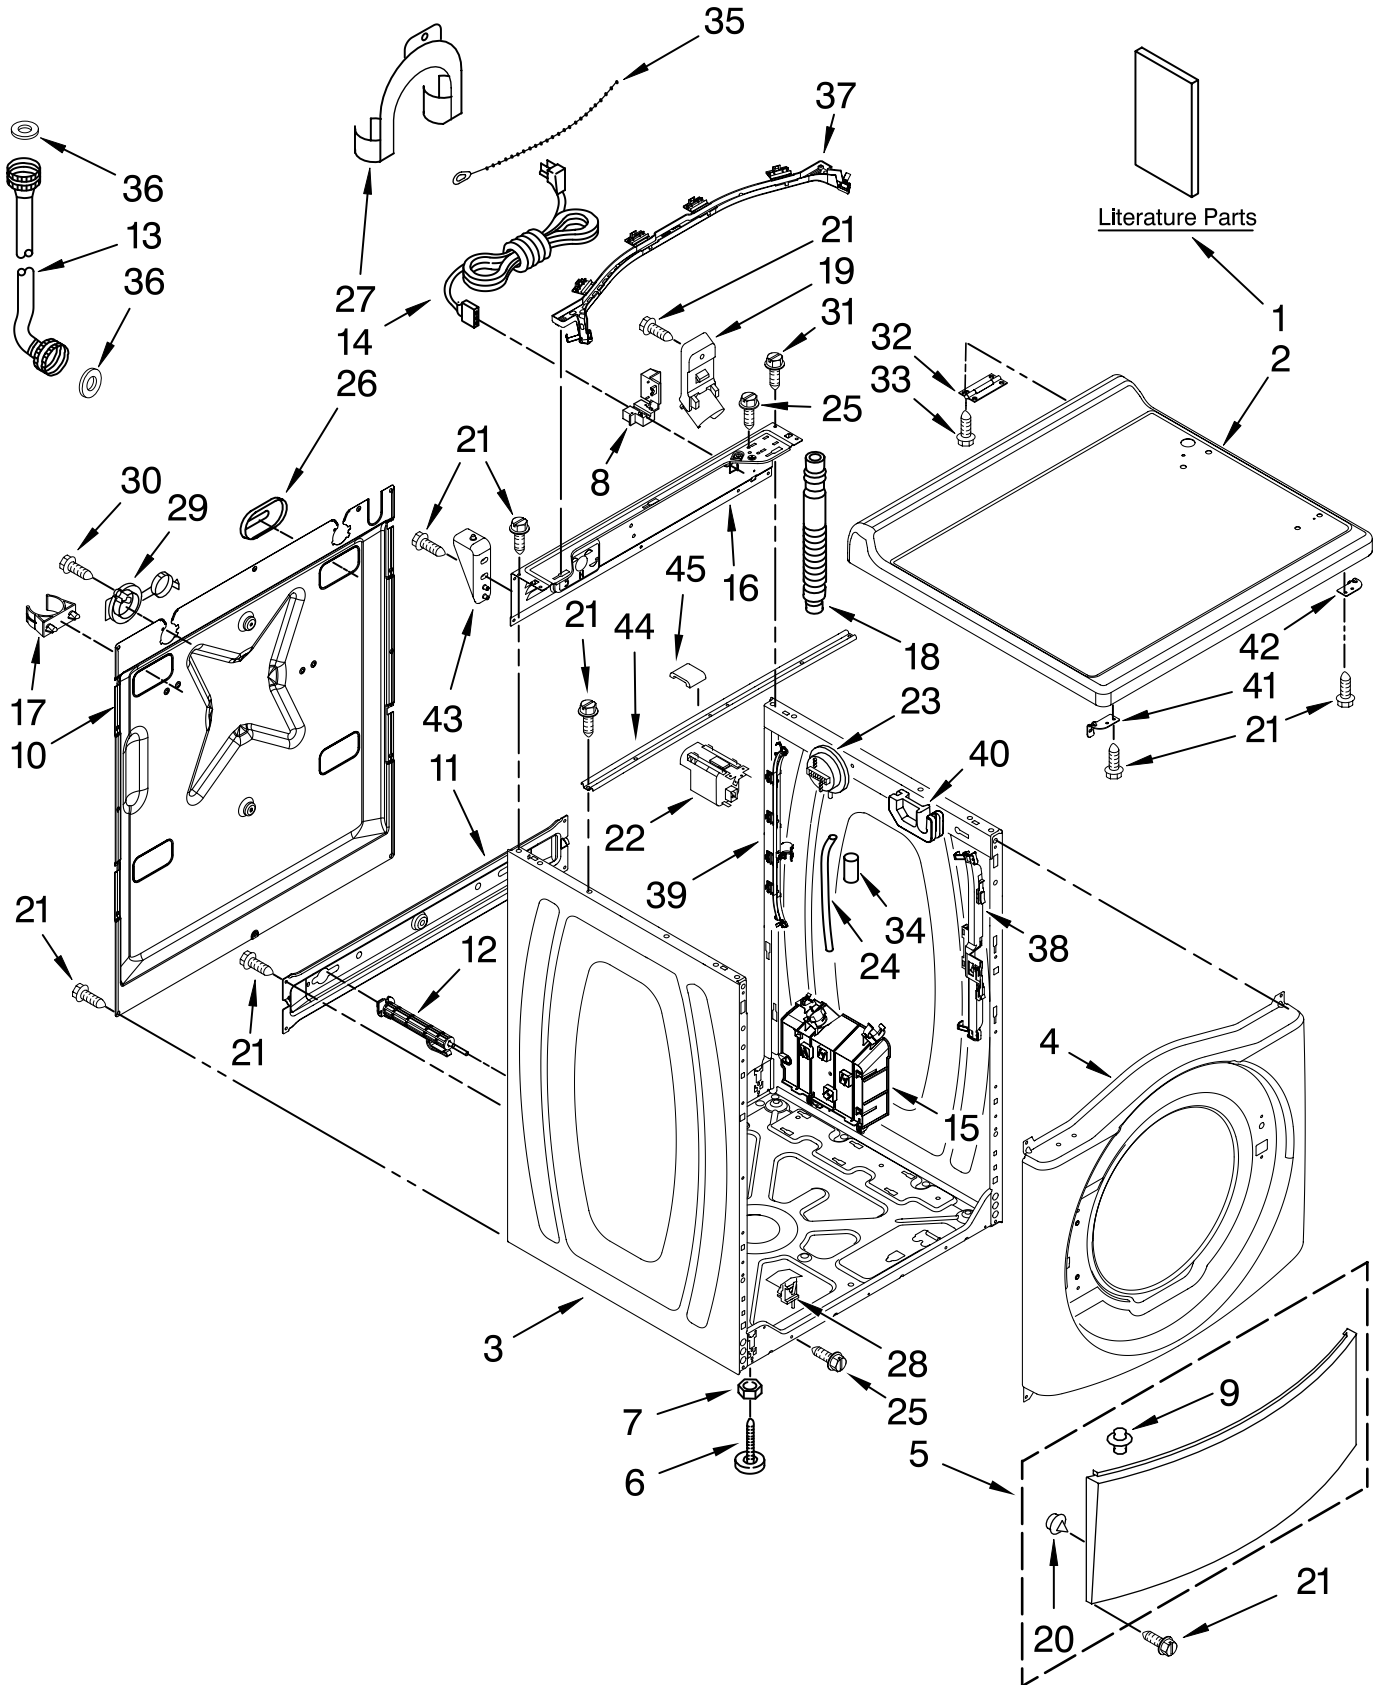

FOR ORDERING INFORMATION REFER TO PARTS PRICE LIST

TOP AND CABINET PARTS

For Model: MAH22PDBWW0

(White)

Illus. No.	Part No.	DESCRIPTION	Illus. No.	Part No.	DESCRIPTION	Illus. No.	Part No.	DESCRIPTION
1		Literature Parts	14	W10205500	Cord, Power	31	8540329	Screw
	W10277179	Installation Instructions Tech Sheet	15	W10197864	Motor Control Unit	32	8565018	Hinge & Pin Assembly
	W10273155	English	16	W10161694	Brace, Rear	33	342055	Screw, 8-18 X 1/2
	W10273156	French	17	W10182936	Clamp, Tube Transportation	34	2161302	Sleeve, Pressure Switch Hose
	W10276411	Repair Parts List	18	W10114608	Hose, Drain	35	3347868	Cable Tie
2	W10137411	Top	19	8540607	Retainer, Hose Outlet	36	3976300	Washer, Water Inlet Hose (4) 1-1/16 x 5/8
3	W10201831	Cabinet	20	238614	Bumper (2)	37	W10168548	Harness Channel, Top Rear
4	W10112948	Panel, Front	21	W10015090	Screw, 8-18 x 5/8	38	W10168546	Harness Channel, Side Front
5	8540813	Toe Panel	22	8540230	Filter, Interference	39	W10168547	Harness Channel, Side Rear
6	W10245373	Foot, Leveling (4)	23	W10163980	Switch, Pressure	40	8540643	Bracket, Spring
7	3359452	Nut, Lock (4)	24	8540294	Hose, Pressure Switch	41	W10137445	Bracket - Top Panel, Left
8	W10110676	Strain Relief, Power Cord	25	8540479	Screw, Grounding	42	W10137444	Bracket - Top Panel, Right
9	8518891	Rivet	26	8540268	Cover, Transport	43	W10137398	Stop - Top Panel
10	8540582	Panel, Rear	27	8540021	U-Bend, Drain Hose	44	8540721	Brace, Top
11	W10189659	Brace, Transport	28	W10085220	Microswitch (2)	45	8283273	Damper, Brace (6)
12	8540199	Bolt, Shipping (4)	29	8540728	Sleeve, Cord Support (2)			
13		Hose, Water Inlet	30	8540727	Screw, 3 x 8 mm			
	W10194208	Cold Water						
	8571378	Hot Water						

Illus. No.	Part No.	DESCRIPTION
9	W10153921	Harness, Wiring (Main)(Includes Items 37, 38 & 39 On Page 2)
10	W10189313	Insert
11	W10137396	Bracket, Console
12	W10166358	User Interface
13	489136	Screw, 3-24 X 3/8
14	W10137488	Clip, Console
15	W10139046	Nut 6-32
16	W10015090	Screw, 8-18 X 5/8