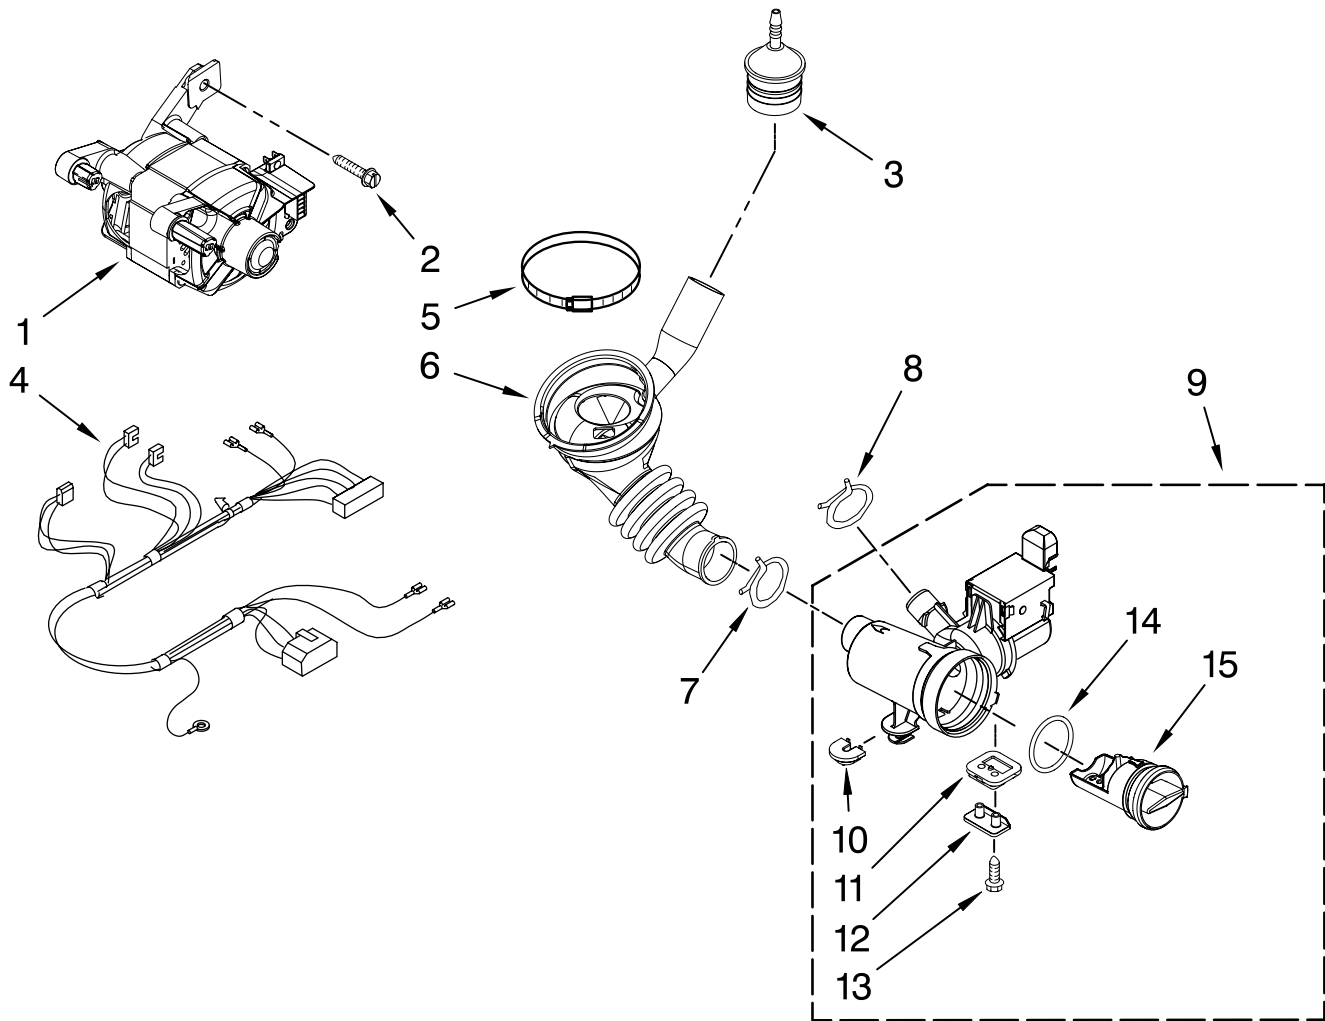

FOR ORDERING INFORMATION REFER TO PARTS PRICE LIST

TUB AND BASKET PARTS

For Model: MAH22PDBWW0
(White)

FOR ORDERING INFORMATION REFER TO PARTS PRICE LIST

TUB AND BASKET PARTS

For Model: MAH22PDBWW0

(White)

Illus. No.	Part No.	DESCRIPTION
1	8533999	Nut, Pulley
2	8540088C	Pulley
3	W10260319	Belt, Drive
4	W10151304	Counterweight, Front Lower
5	W10142720	Pipe, Ventilation
6	8540010	Clamp, Vent Hose
7	8540019	Hose, Exhaust
8	W10254152	Tub, Rear (Includes Items 10 & 22)
9	8540602	Counterweight, Rear
10	8540090	Gasket, Tub
11	W10165321	Basket, Complete
12	W10118982	Baffle, Tub
13	W10142721	Connector – Ventilation
14	W10142722	Flap – Ventilation
15	W10151303	Counterweight, Front Upper
16	W10010360	Spring, Suspension
17	W10094780	Bolt, Counterweight Mtg.
18	3363365	Clamp, Hose
19	8540015	Hose, Exhaust
20	8540092	Clamp, Tub
21	W10251648	Tub, Front (Includes Items 10 & 22)
22	8540072	Nut, Push-In
23	W10159465	Shock Absorber (3)
24	8540226	Negative Thermistor Control
25	8540766	Seal, Rubber
26	8540382	Screw
27	W10202464	Crosspiece Assembly
28	W10174473	Bolt Assembly, Counterweight Center Hole

FOR ORDERING INFORMATION REFER TO PARTS PRICE LIST

PUMP AND MOTOR PARTS

For Model: MAH22PDBWW0
(White)

Illus. No.	Part No.	DESCRIPTION
------------	----------	-------------

1	W10140579	Motor, Drive
2	8540134	Bolt, Motor
3	8540180	Air Trap
4	W10166995	Harness, Motor
5	8540008	Clamp
6	8540012	Hose, Tub to Pump