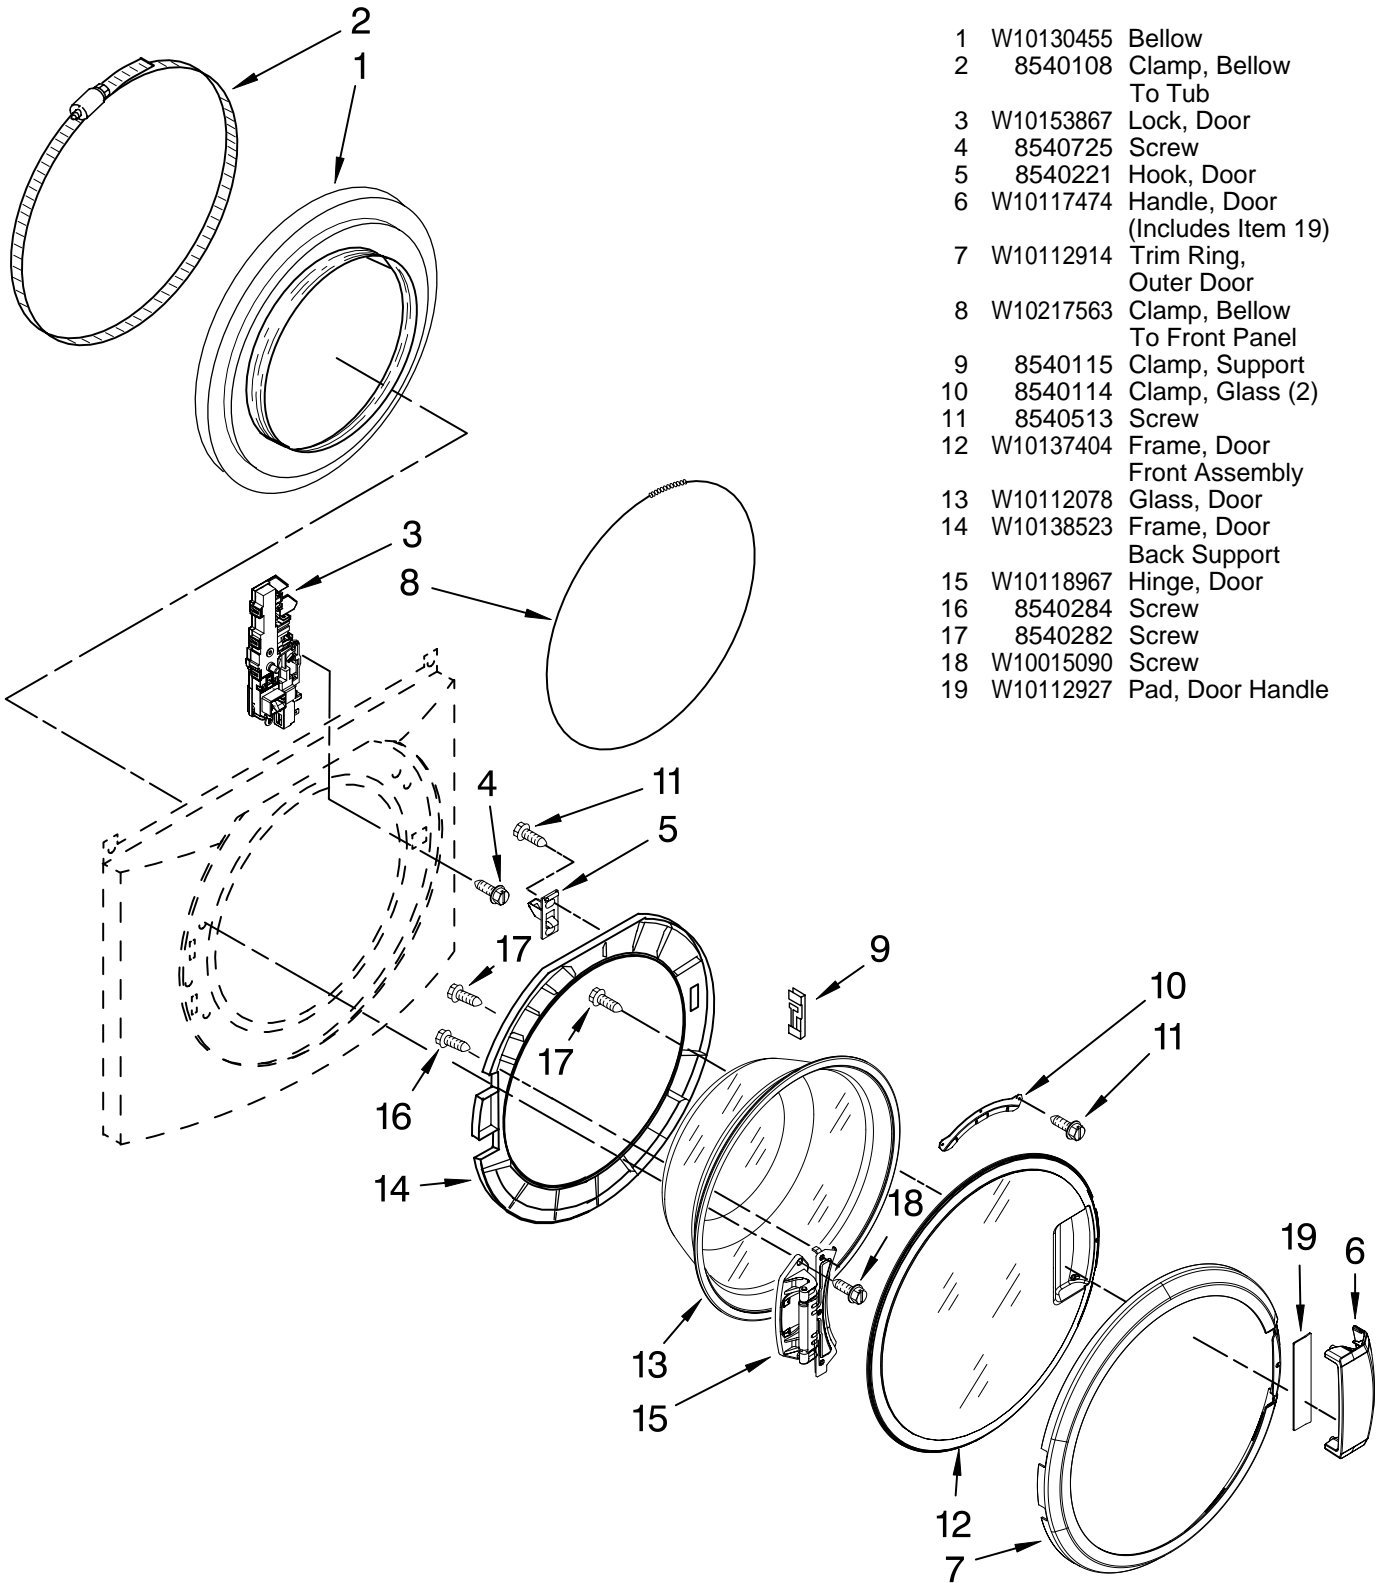

DOOR AND LATCH PARTS

For Model: MAH22PDBWW0
(White)

Illus. No.	Part No.	DESCRIPTION

1	W10130455	Bellow
2	8540108	Clamp, Bellow To Tub
3	W10153867	Lock, Door
4	8540725	Screw
5	8540221	Hook, Door
6	W10117474	Handle, Door (Includes Item 19)
7	W10112914	Trim Ring, Outer Door
8	W10217563	Clamp, Bellow To Front Panel
9	8540115	Clamp, Support
10	8540114	Clamp, Glass (2)
11	8540513	Screw
12	W10137404	Frame, Door Front Assembly
13	W10112078	Glass, Door
14	W10138523	Frame, Door Back Support
15	W10118967	Hinge, Door
16	8540284	Screw
17	8540282	Screw
18	W10015090	Screw
19	W10112927	Pad, Door Handle

FOR ORDERING INFORMATION REFER TO PARTS PRICE LIST