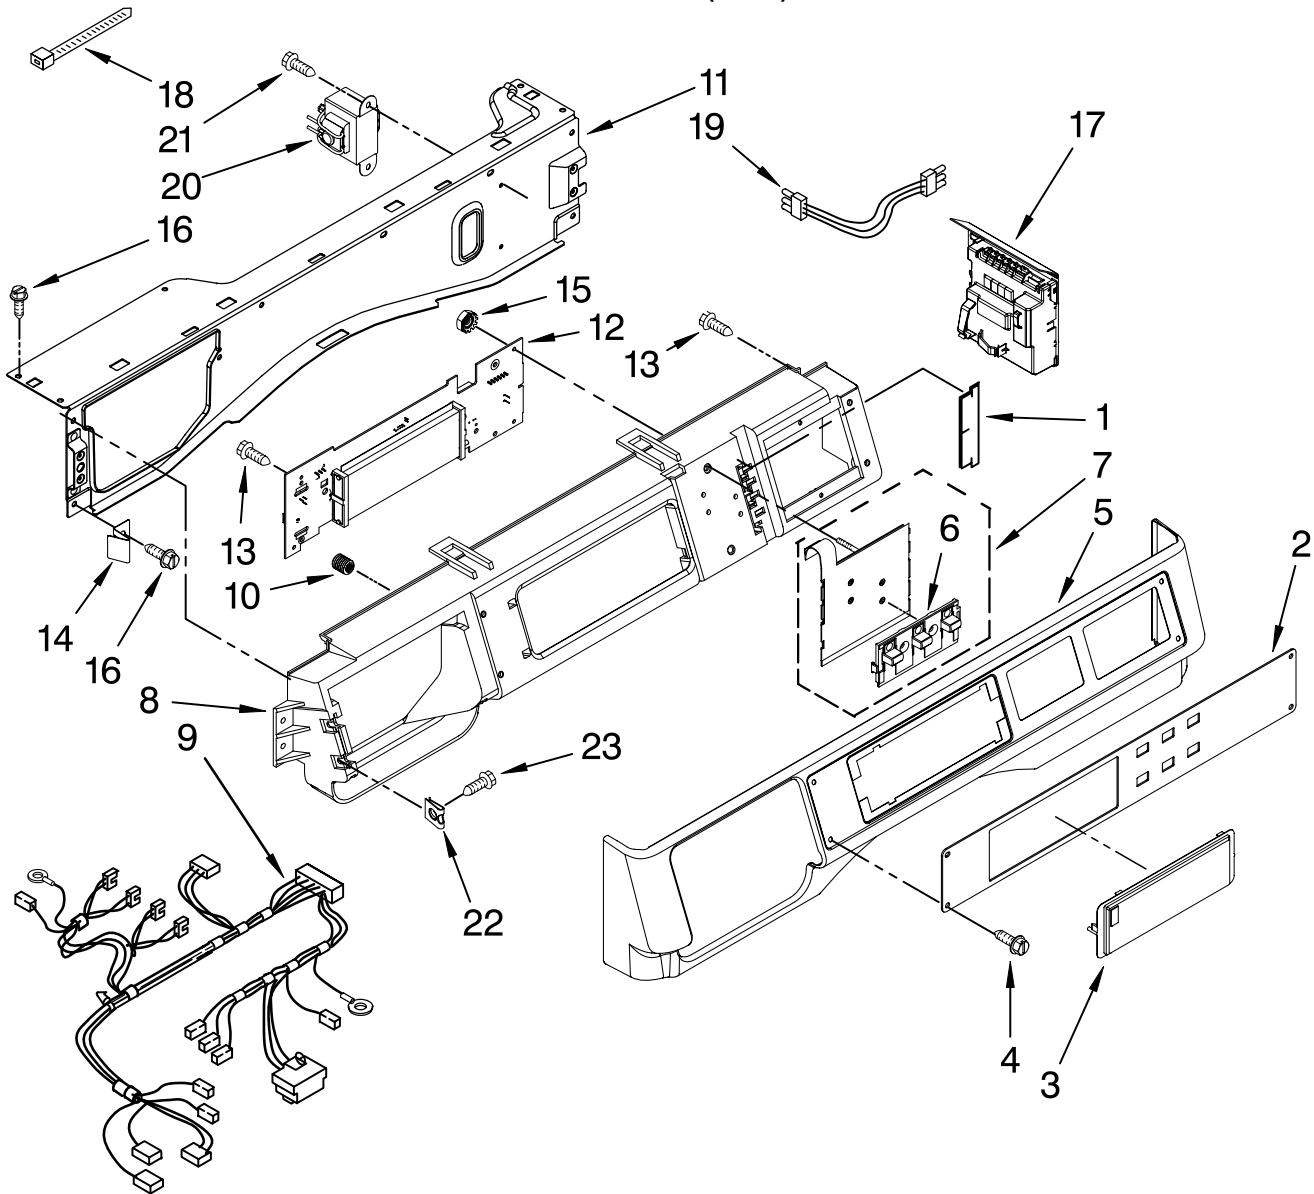

CONTROL PANEL PARTS

For Model: MAH22PDBW0
(White)

Illus. No.	Part No.	DESCRIPTION
1	W10187276	Seal, Console
2	W10137436	Facia / Overlay
3	W10131114	Cover, Display
4	W10137457	Screw, 8-32 X 1/2
5	W10137458	Console, Outer
6	W10131113	Push Button (2)
7	W10135389	Push Button & Switch Assembly
8	W10137426	Console, Inner

Illus. No.	Part No.	DESCRIPTION
9	W10153921	Harness, Wiring (Main)(Includes Items 37, 38 & 39 On Page 2)
10	W10189313	Insert
11	W10137396	Bracket, Console
12	W10166358	User Interface
13	489136	Screw, 3-24 X 3/8
14	W10137488	Clip, Console
15	W10139046	Nut 6-32
16	W10015090	Screw, 8-18 X 5/8

Illus. No.	Part No.	DESCRIPTION
17	W10269538	Microcomputer, Machine Control
18	3429563	Cable Tie
19	W10155149	Harness, Wiring (Console UIC)
20	W10131839	Transformer 120 To 22.5 VAC
21	8540329	Screw, 8-18 X 7/16
22	9781235	Nut, U-Type (2)
23	W10131119	Screw, 8-18 x 1/2

FOR ORDERING INFORMATION REFER TO PARTS PRICE LIST