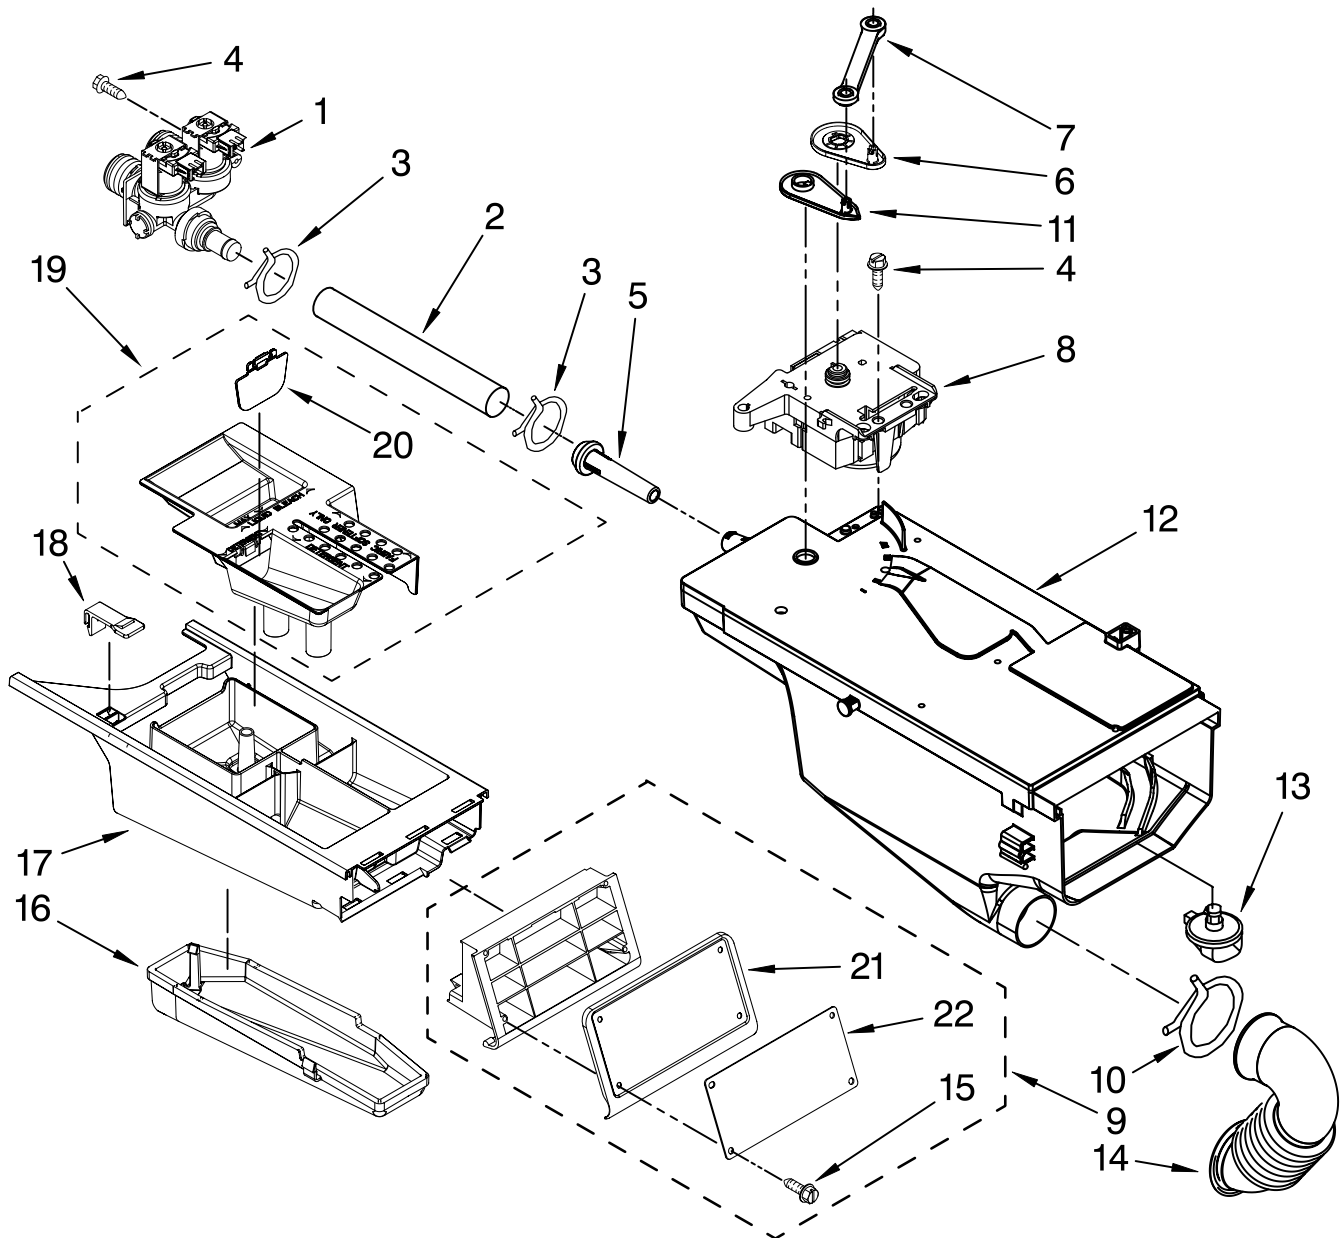

DISPENSER PARTS

For Model: MAH22PDBWW0
(White)

Illus. No.	Part No.	DESCRIPTION
1	8540751	Valve, Inlet
2	8540065	Hose, Valve To Dispenser
3	370450	Clamp, Hose
4	8540282	Screw
5	8540042	Nozzle, Inlet
6	8540393	Cam, Actuator
7	8540394	Lever, Water Distribution
8	W10143586	Actuator
9	W10137428	Handle Assembly, Drawer

Illus. No.	Part No.	DESCRIPTION
10	8281276	Clamp, Hose
11	8540395	Connection, Lever
12	8540058	Dispenser
13	8540053	Nozzle, Distribution
14	8540063	Hose, Dispenser To Tub
15	W10137456	Screw, 8-18 X 1/2
16	8540399	Cover, Detergent Drawer

Illus. No.	Part No.	DESCRIPTION
17	8540402	Drawer, Detergent
18	W10137402	Hook, Drawer
19	W10277537	Siphon, Bleach/Softener
20	W10276474	Door, Living Hinge
21	W10137460	Cover, Handle
22	W10137430	Facia/Overlay, Drawer

FOR ORDERING INFORMATION REFER TO PARTS PRICE LIST