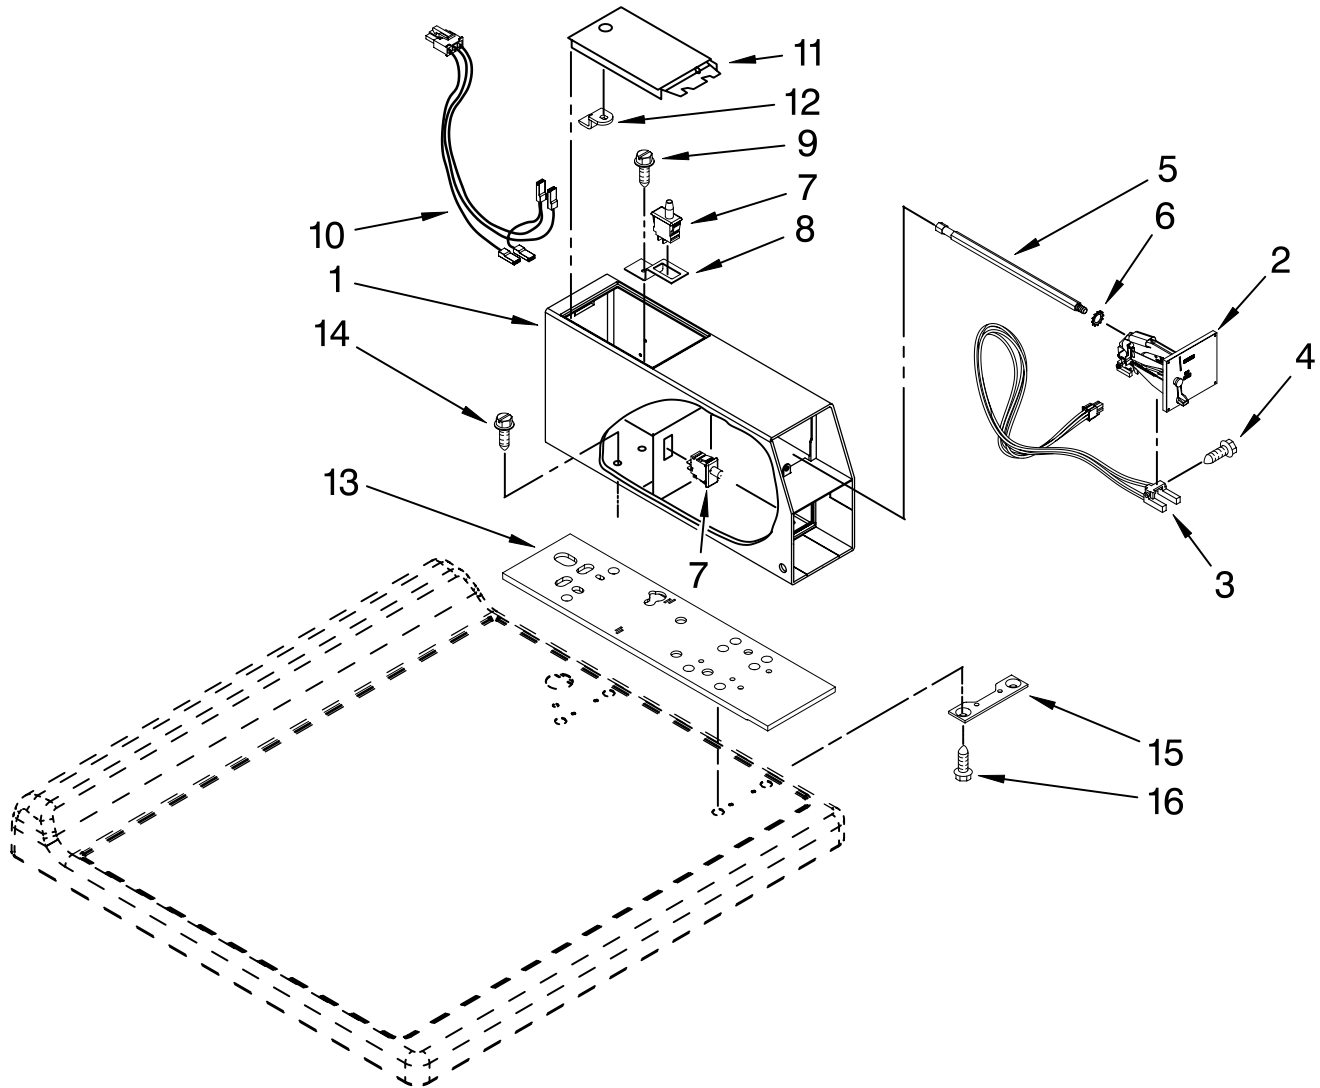

METER CASE PARTS

For Model: MAH22PDBWW0
(White)

Illus. No.	Part No.	DESCRIPTION
1	W10171128	Meter Case
2	W10133242	Coin Drop Assembly
3	W10130178	Sensor Assembly, Coin Optic
4	W10142655	Screw, 6-20 x 1.00
5	W10137319	Bolt, Hex Bar (2)
6	W10068270	Washer (2)
7	W10131838	Switch - Vault & Service Door

Illus. No.	Part No.	DESCRIPTION
8	W10133508	Bracket, Service Switch
9	W10139210	Screw, 8-18 x 5/16
10	W10139456	Wire Harness, Sensor Switch
11	3351136	Service Door Assembly

Illus. No.	Part No.	DESCRIPTION
12	W10145154	Cam - Lock
13	W10137448	Cushion, Meter Case
14	3349065	Screw, 5/16-24 x 1
15	3347825	Plate, Meter Case Mounting (2)
16	98445	Screw, 10-16 x 3/4

FOR ORDERING INFORMATION REFER TO PARTS PRICE LIST