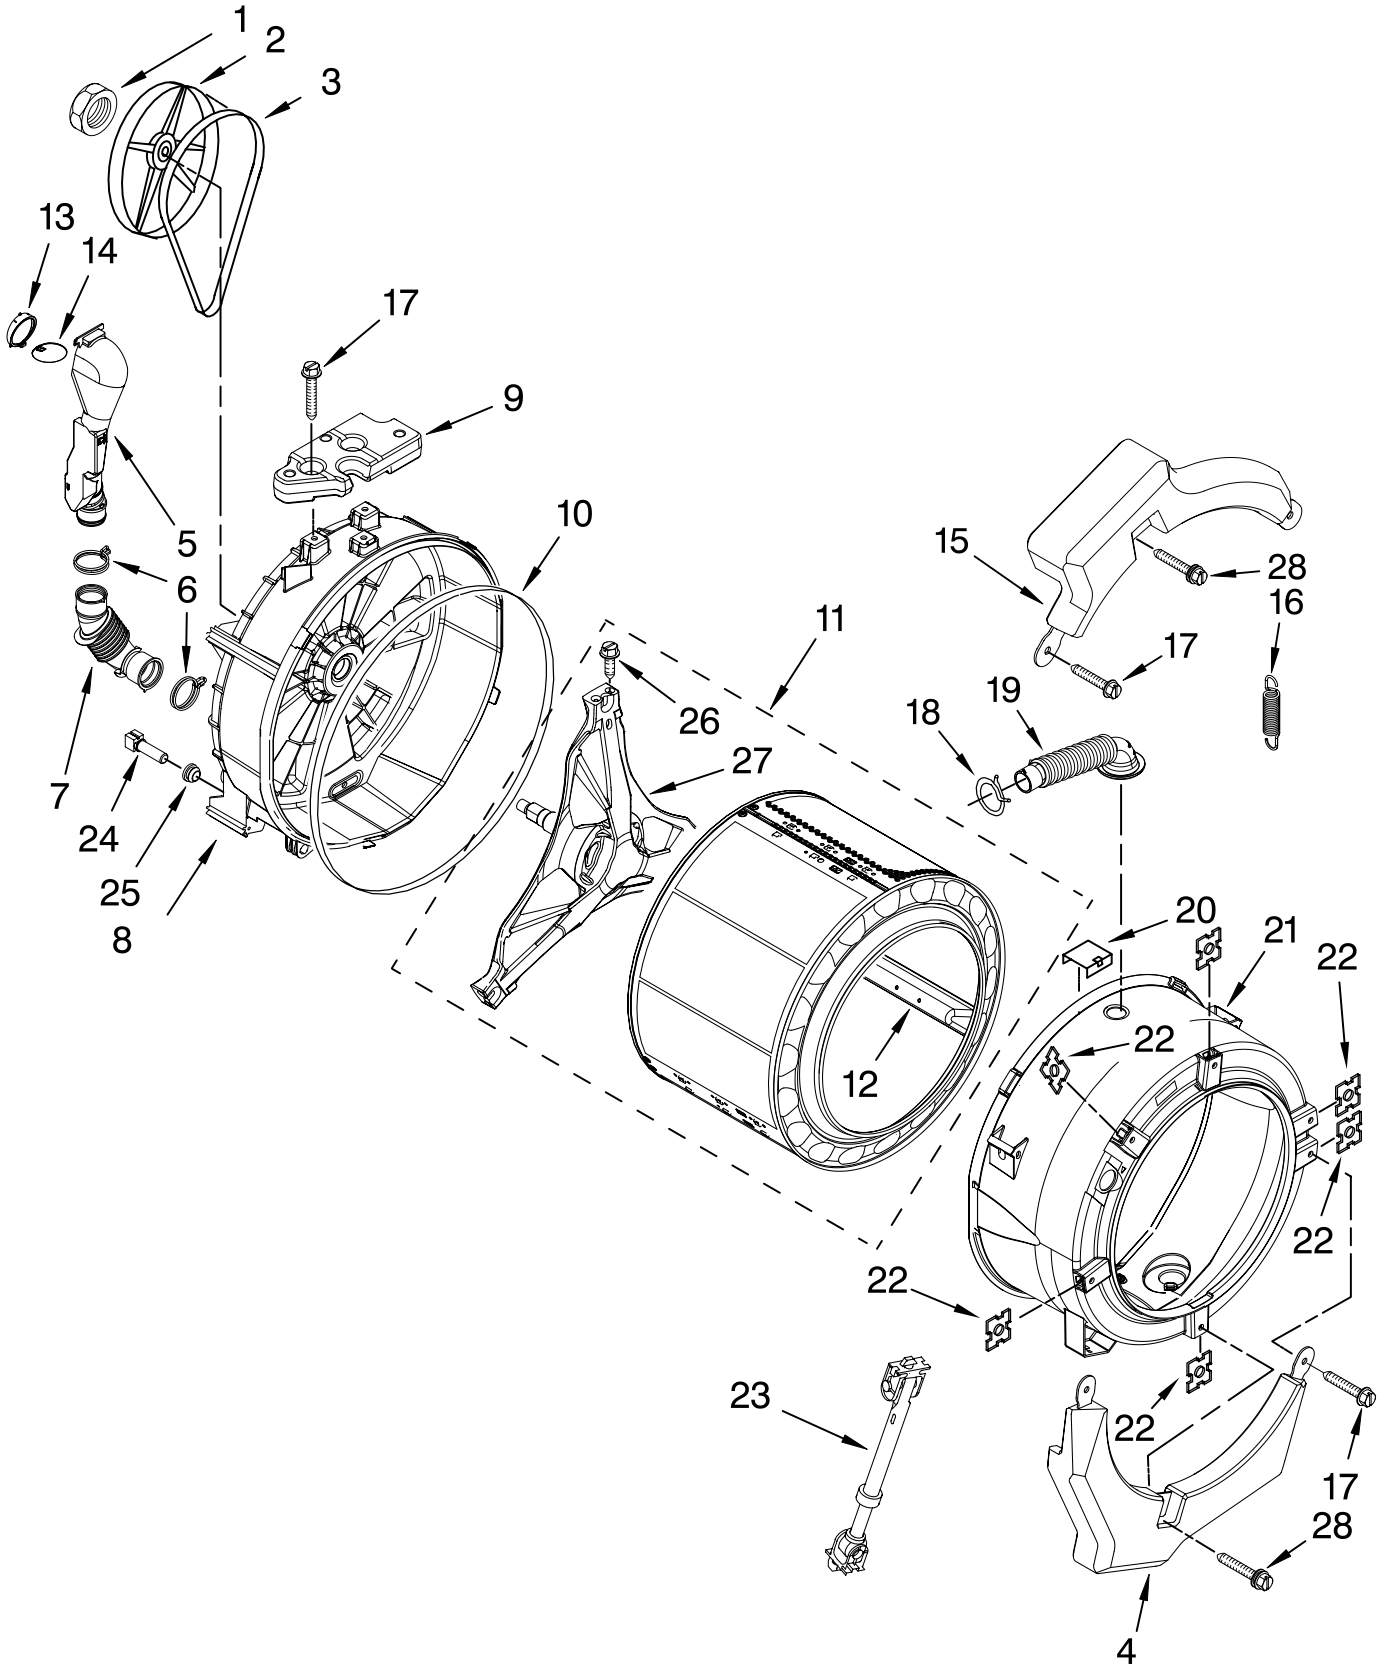

TUB AND BASKET PARTS

For Model: MAH22PRAWW0
(White)

FOR ORDERING INFORMATION REFER TO PARTS PRICE LIST

TUB AND BASKET PARTS

For Model: MAH22PRAWW0

(White)

<u>Illus.</u>	<u>Part</u>	
<u>No.</u>	<u>No.</u>	<u>DESCRIPTION</u>
1	8533999	Nut, Pulley
2	8540088C	Pulley
3	W10116215	Belt, Drive
4	W10151304	Counterweight, Front Lower
5	W10142720	Pipe, Ventilation
6	8540010	Clamp, Vent Hose
7	8540019	Hose, Exhaust
8	W10112658	Tub, Rear (Includes Items 10, 21 & 22)
9	8540602	Counterweight, Rear
10	8540090	Gasket, Tub
11	W10165321	Basket, Complete
12	W10118982	Baffle, Tub
13	W10142721	Connector – Ventilation
14	W10142722	Flap – Ventilation
15	W10151303	Counterweight, Front Upper
16	W10010360	Spring, Suspension
17	W10094780	Bolt, Counterweight Mtg.
18	3363365	Clamp, Hose
19	8540015	Hose, Exhaust
20	8540092	Clamp, Tub
21	W10112659	Tub, Front (Includes Items 8, 10 & 22)
22	8540072	Nut, Push-In
23	W10163171	Shock Absorber (3)
24	8540226	Negative Thermistor Control
25	8540766	Seal, Rubber
26	8540382	Screw
27	8540457	Crosspiece Assembly
28	W10174473	Bolt Assembly Counterweight Center Hole

FOR ORDERING INFORMATION REFER TO PARTS PRICE LIST