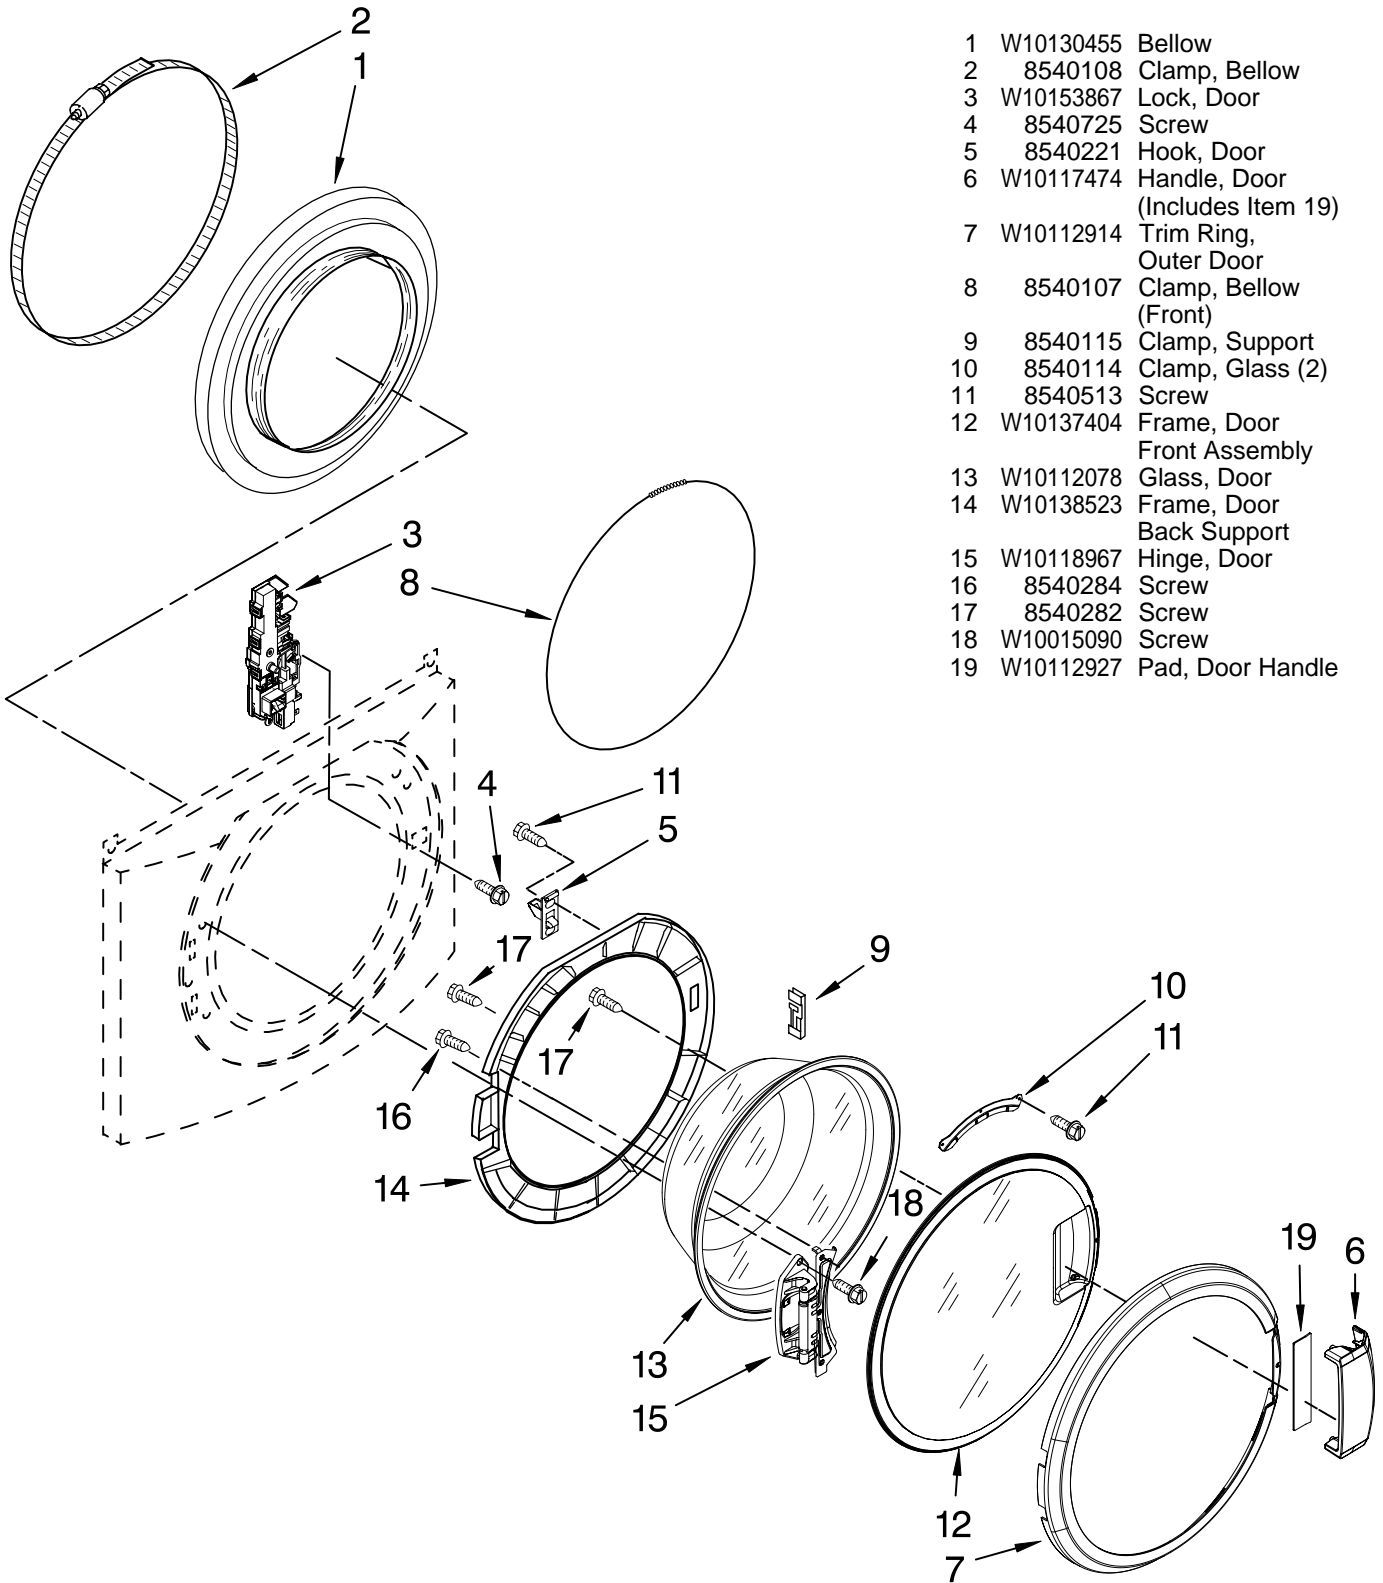

DOOR AND LATCH PARTS

For Model: MAH22PRAWW0
(White)

Illus. No.	Part No.	DESCRIPTION

1	W10130455	Bellow
2	8540108	Clamp, Bellow
3	W10153867	Lock, Door
4	8540725	Screw
5	8540221	Hook, Door
6	W10117474	Handle, Door (Includes Item 19)
7	W10112914	Trim Ring, Outer Door
8	8540107	Clamp, Bellow (Front)
9	8540115	Clamp, Support
10	8540114	Clamp, Glass (2)
11	8540513	Screw
12	W10137404	Frame, Door Front Assembly
13	W10112078	Glass, Door
14	W10138523	Frame, Door Back Support
15	W10118967	Hinge, Door
16	8540284	Screw
17	8540282	Screw
18	W10015090	Screw
19	W10112927	Pad, Door Handle

FOR ORDERING INFORMATION REFER TO PARTS PRICE LIST