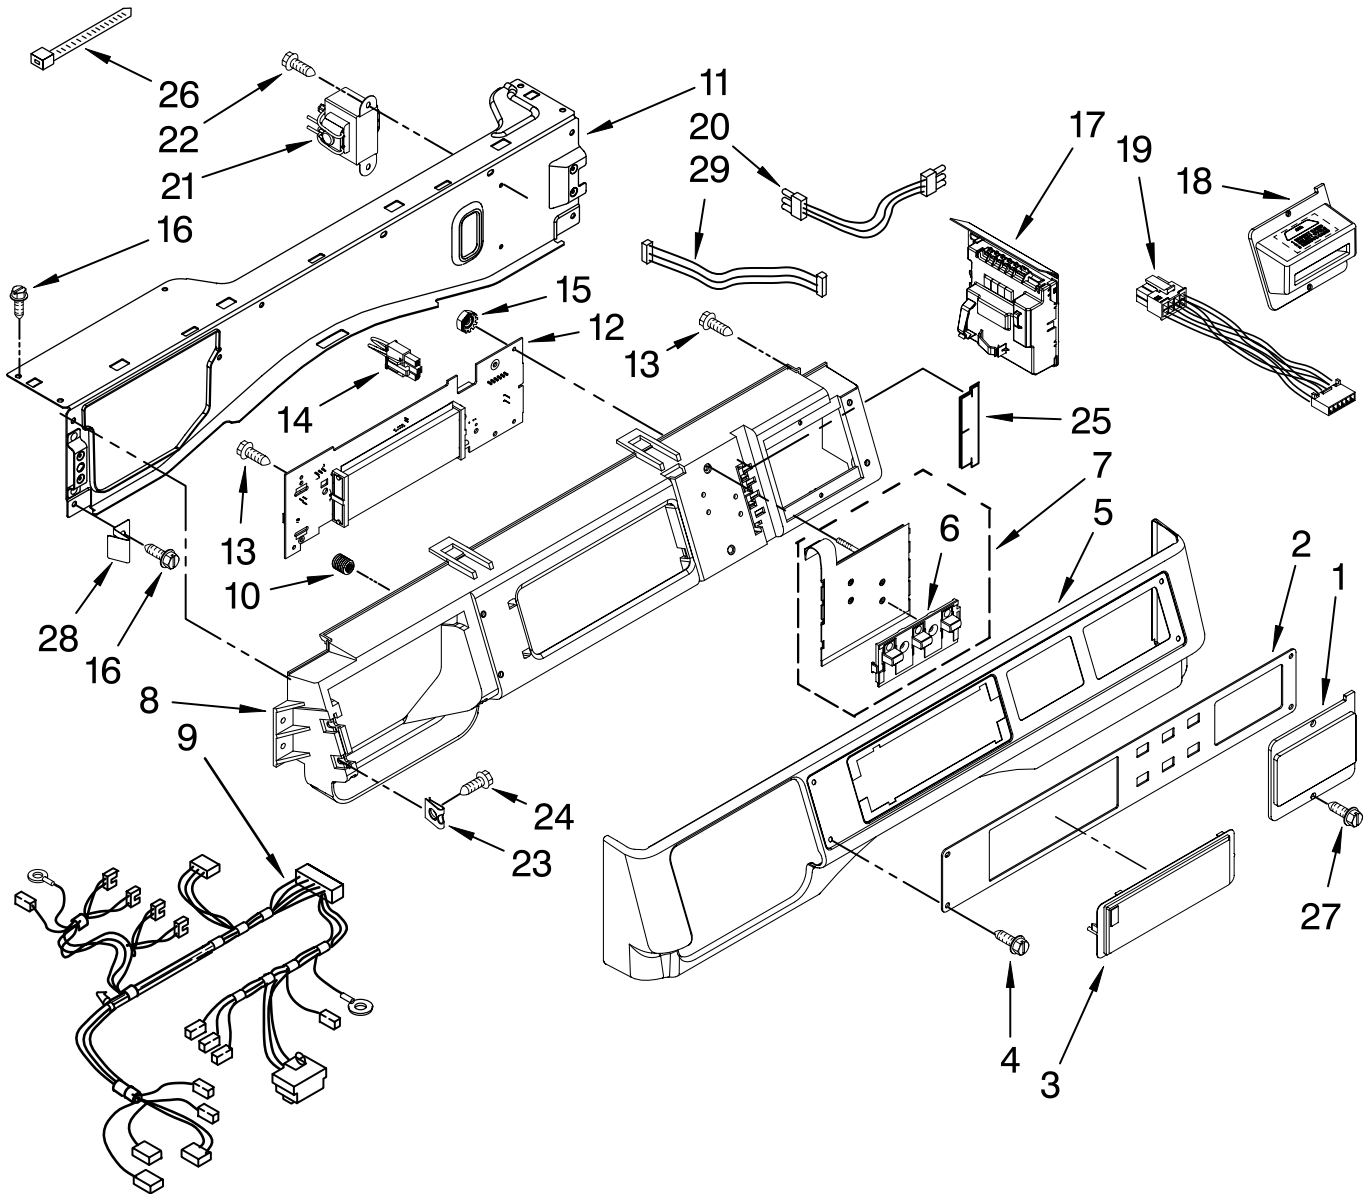

CONTROL PANEL PARTS

For Model: MAH22PRAWW0
(White)

Illus. No.	Part No.	DESCRIPTION
1	W10137477	Cover, Card Reader
2	W10137437	Facia / Overlay
3	W10131114	Cover, Display
4	W10137457	Screw, 8-32 X 1/2
5	W10137458	Console, Outer
6	W10131113	Push Button (2)
7	W10135389	Push Button & Switch Assembly
8	W10137426	Console, Inner
9	W10166474	Harness, Wiring (Main)
10	W10189313	Insert

Illus. No.	Part No.	DESCRIPTION
11	W10137396	Bracket, Console
12	W10137418	User Interface
13	489136	Screw, 3-24 X 3/8
14	W10133282	Jumper, Service Vault Switch
15	W10139046	Nut 6-32
16	W10015090	Screw, 8-18 X 5/8
17	W10141556	Microcomputer, Machine Control
18	W10137454	Bezel, Card Reader
19	W10133304	Harness, Wiring (Card Reader)

Illus. No.	Part No.	DESCRIPTION
20	W10155149	Harness, Wiring (Console UIC)
21	W10131839	Transformer 120 To 22.5 VAC
22	8540329	Screw, 8-18 X 7/16
23	9781235	Nut, U-Type (2)
24	W10131119	Screw, 8-18 x 1/2
25	W10187276	Seal, Console
26	3429563	Cable Tie
27	W10001220	Screw, 3-24 x 3/8
28	W10137488	Clip, Console
29	W10155150	Harness, Test

FOR ORDERING INFORMATION REFER TO PARTS PRICE LIST