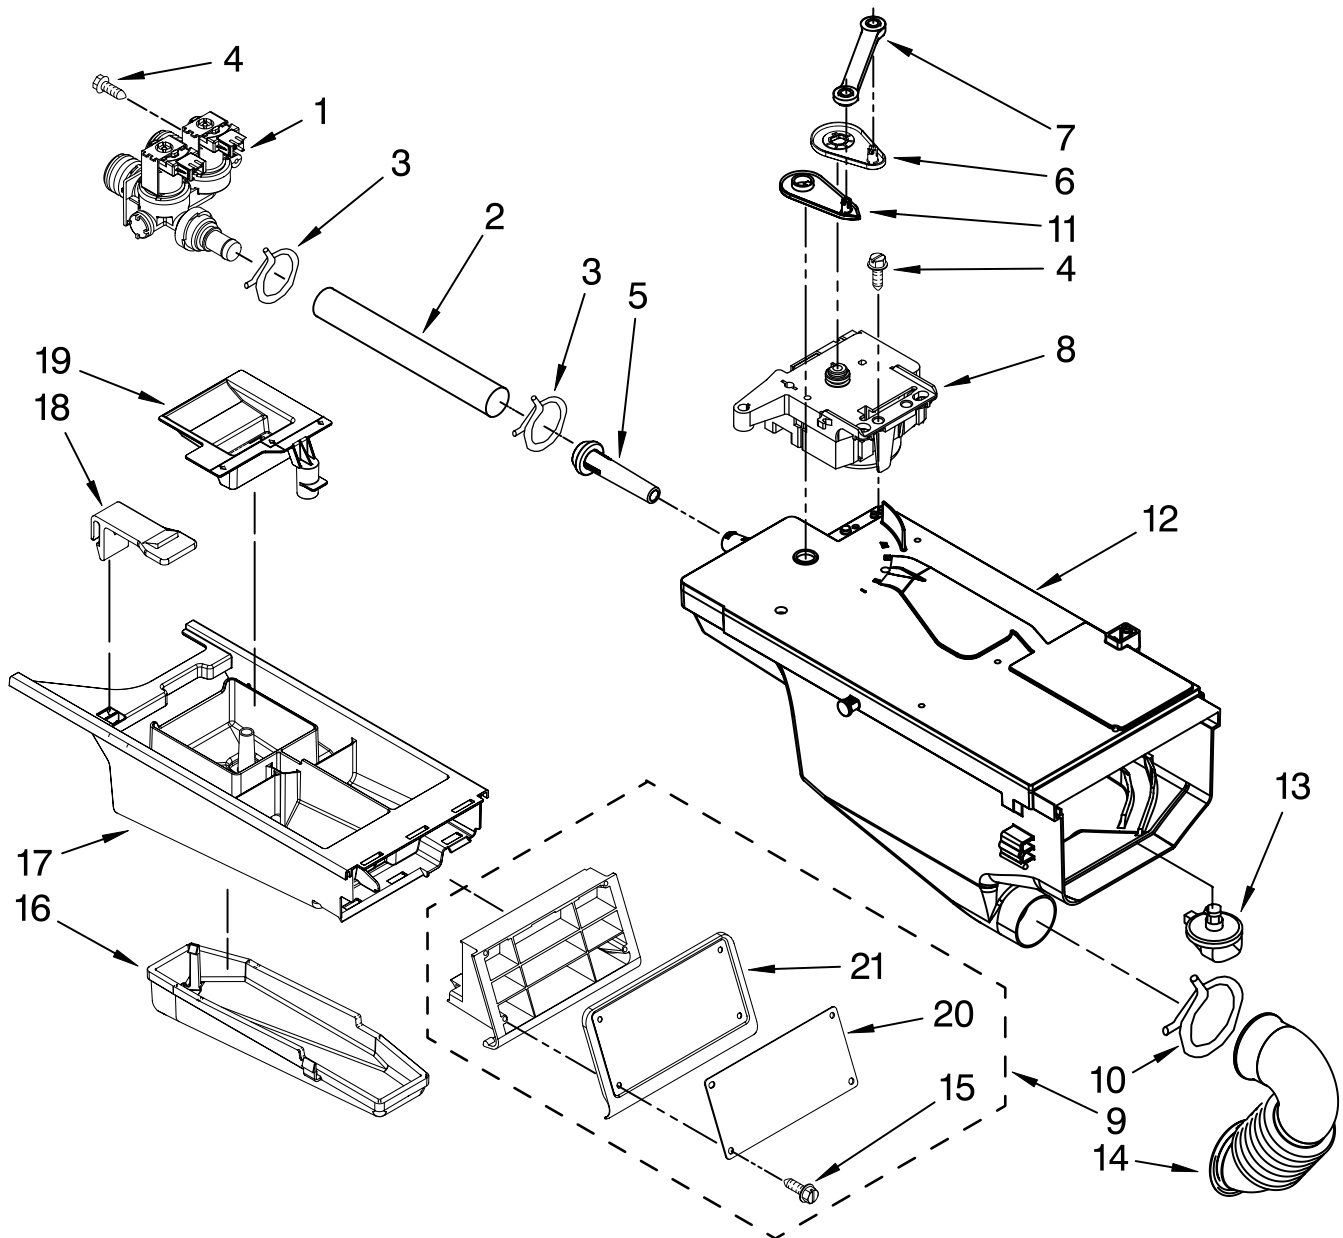

DISPENSER PARTS

For Model: MAH22PRAWW0
(White)

Illus. No.	Part No.	DESCRIPTION
1	8540751	Valve, Inlet
2	8540065	Hose, Valve To Dispenser
3	370450	Clamp, Hose
4	8540282	Screw
5	8540042	Nozzle, Inlet
6	8540393	Cam, Actuator
7	8540394	Lever, Water Distribution
8	W10143587	Actuator

Illus. No.	Part No.	DESCRIPTION
9	W10137428	Handle Assembly, Drawer
10	8281276	Clamp, Hose
11	8540395	Connection, Lever
12	8540058	Dispenser
13	8540053	Nozzle, Distribution
14	8540063	Hose, Dispenser To Tub
15	W10137456	Screw, 8-18 X 1/2

Illus. No.	Part No.	DESCRIPTION
16	8540399	Cover, Detergent Drawer
17	8540402	Drawer, Detergent
18	W10137402	Hook, Drawer
19	8540429	Siphon, Bleach/Softener
20	W10137430	Facia / Overlay, Drawer
21	W10137460	Cover, Handle

FOR ORDERING INFORMATION REFER TO PARTS PRICE LIST