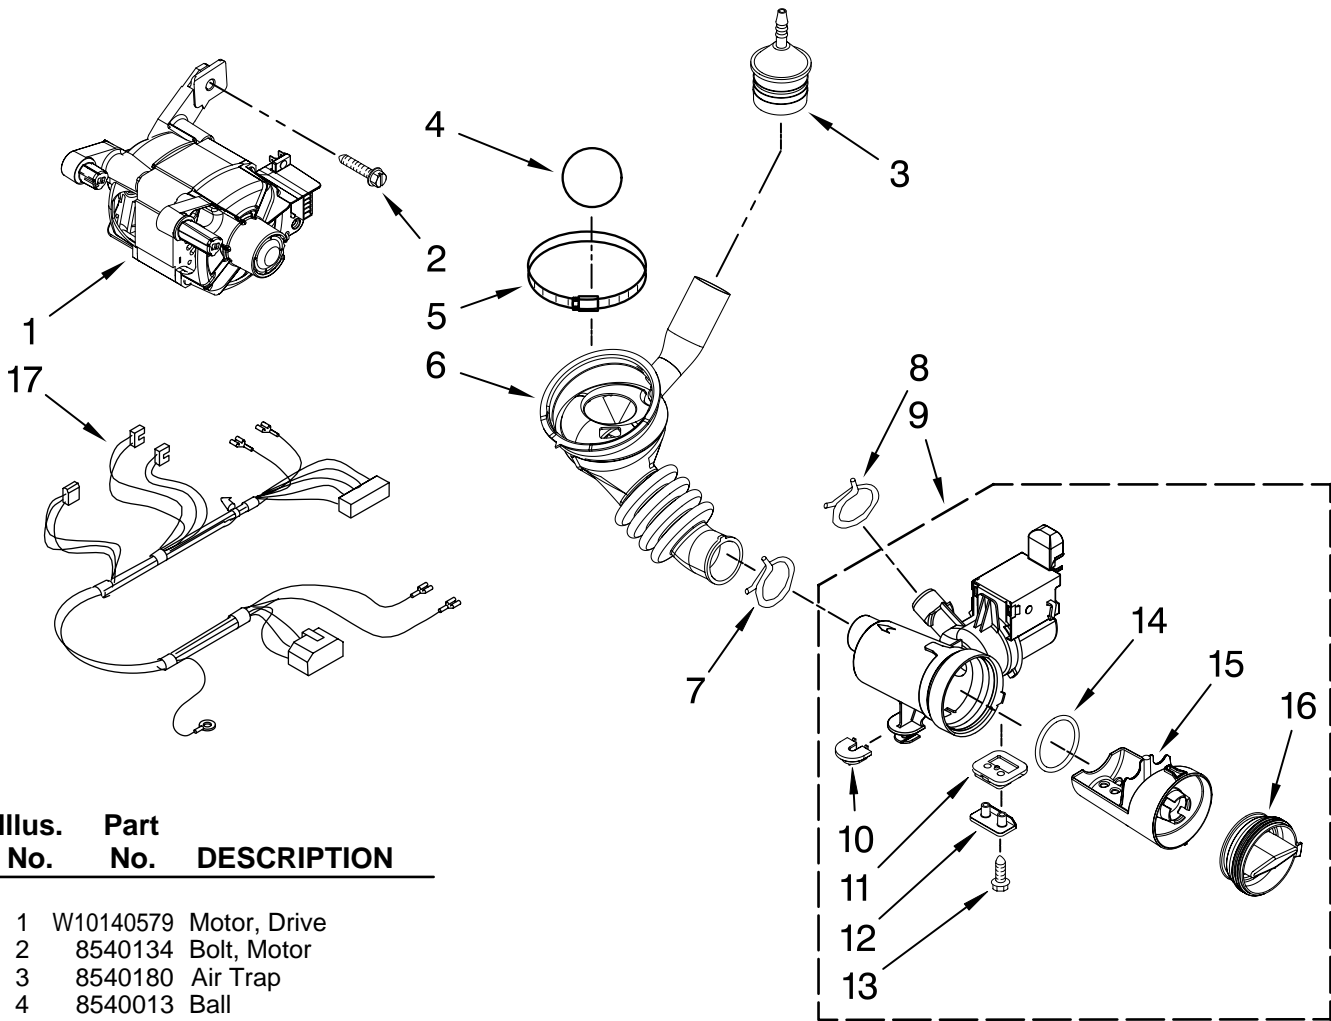

Illus. No.	Part No.	DESCRIPTION
20	W10155149	Harness, Wiring (Console UIC)
21	W10131839	Transformer 120 To 22.5 VAC
22	8540329	Screw, 8-18 X 7/16
23	9781235	Nut, U-Type (2)
24	W10131119	Screw, 8-18 x 1/2
25	W10187276	Seal, Console
26	3429563	Cable Tie
27	W10001220	Screw, 3-24 x 3/8
28	W10137488	Clip, Console
29	W10155150	Harness, Test

FOR ORDERING INFORMATION REFER TO PARTS PRICE LIST

DISPENSER PARTS

For Model: MAH22PRAWW0
(White)

Illus. No.	Part No.	DESCRIPTION
1	8540751	Valve, Inlet
2	8540065	Hose, Valve To Dispenser
3	370450	Clamp, Hose
4	8540282	Screw
5	8540042	Nozzle, Inlet
6	8540393	Cam, Actuator
7	8540394	Lever, Water Distribution
8	W10143587	Actuator

Illus. No.	Part No.	DESCRIPTION
9	W10137428	Handle Assembly, Drawer
10	8281276	Clamp, Hose
11	8540395	Connection, Lever
12	8540058	Dispenser
13	8540053	Nozzle, Distribution
14	8540063	Hose, Dispenser To Tub
15	W10137456	Screw, 8-18 X 1/2

FOR ORDERING INFORMATION REFER TO PARTS PRICE LIST

PUMP AND MOTOR PARTS

For Model: MAH22PRAWW0
(White)

Illus. No.	Part No.	DESCRIPTION
1	W10140579	Motor, Drive
2	8540134	Bolt, Motor
3	8540180	Air Trap
4	8540013	Ball
5	8540008	Clamp
6	8540012	Hose, Tub to Pump
7	370448	Clamp, Hose
8	356138	Clamp, Drain Hose
9	W10130913	Pump (Complete)
	8540094	Pump Motor Only (Not Illustrated)
10	W10191886	Foot, Rubber (Slider)
11	W10191880	Foot, Rubber (Lock)
12	W10190649	Cap, Lock Foot
13	W10167905	Screw, 10-16 x 1.00 (2)
14	W10201457	Seal, Filter Cap
15	W10190647	Filter (Includes Items 14 & 16)
16	W10190648	Cap, Filter (Includes Items 14 & 15)
17	W10166995	Harness, Motor