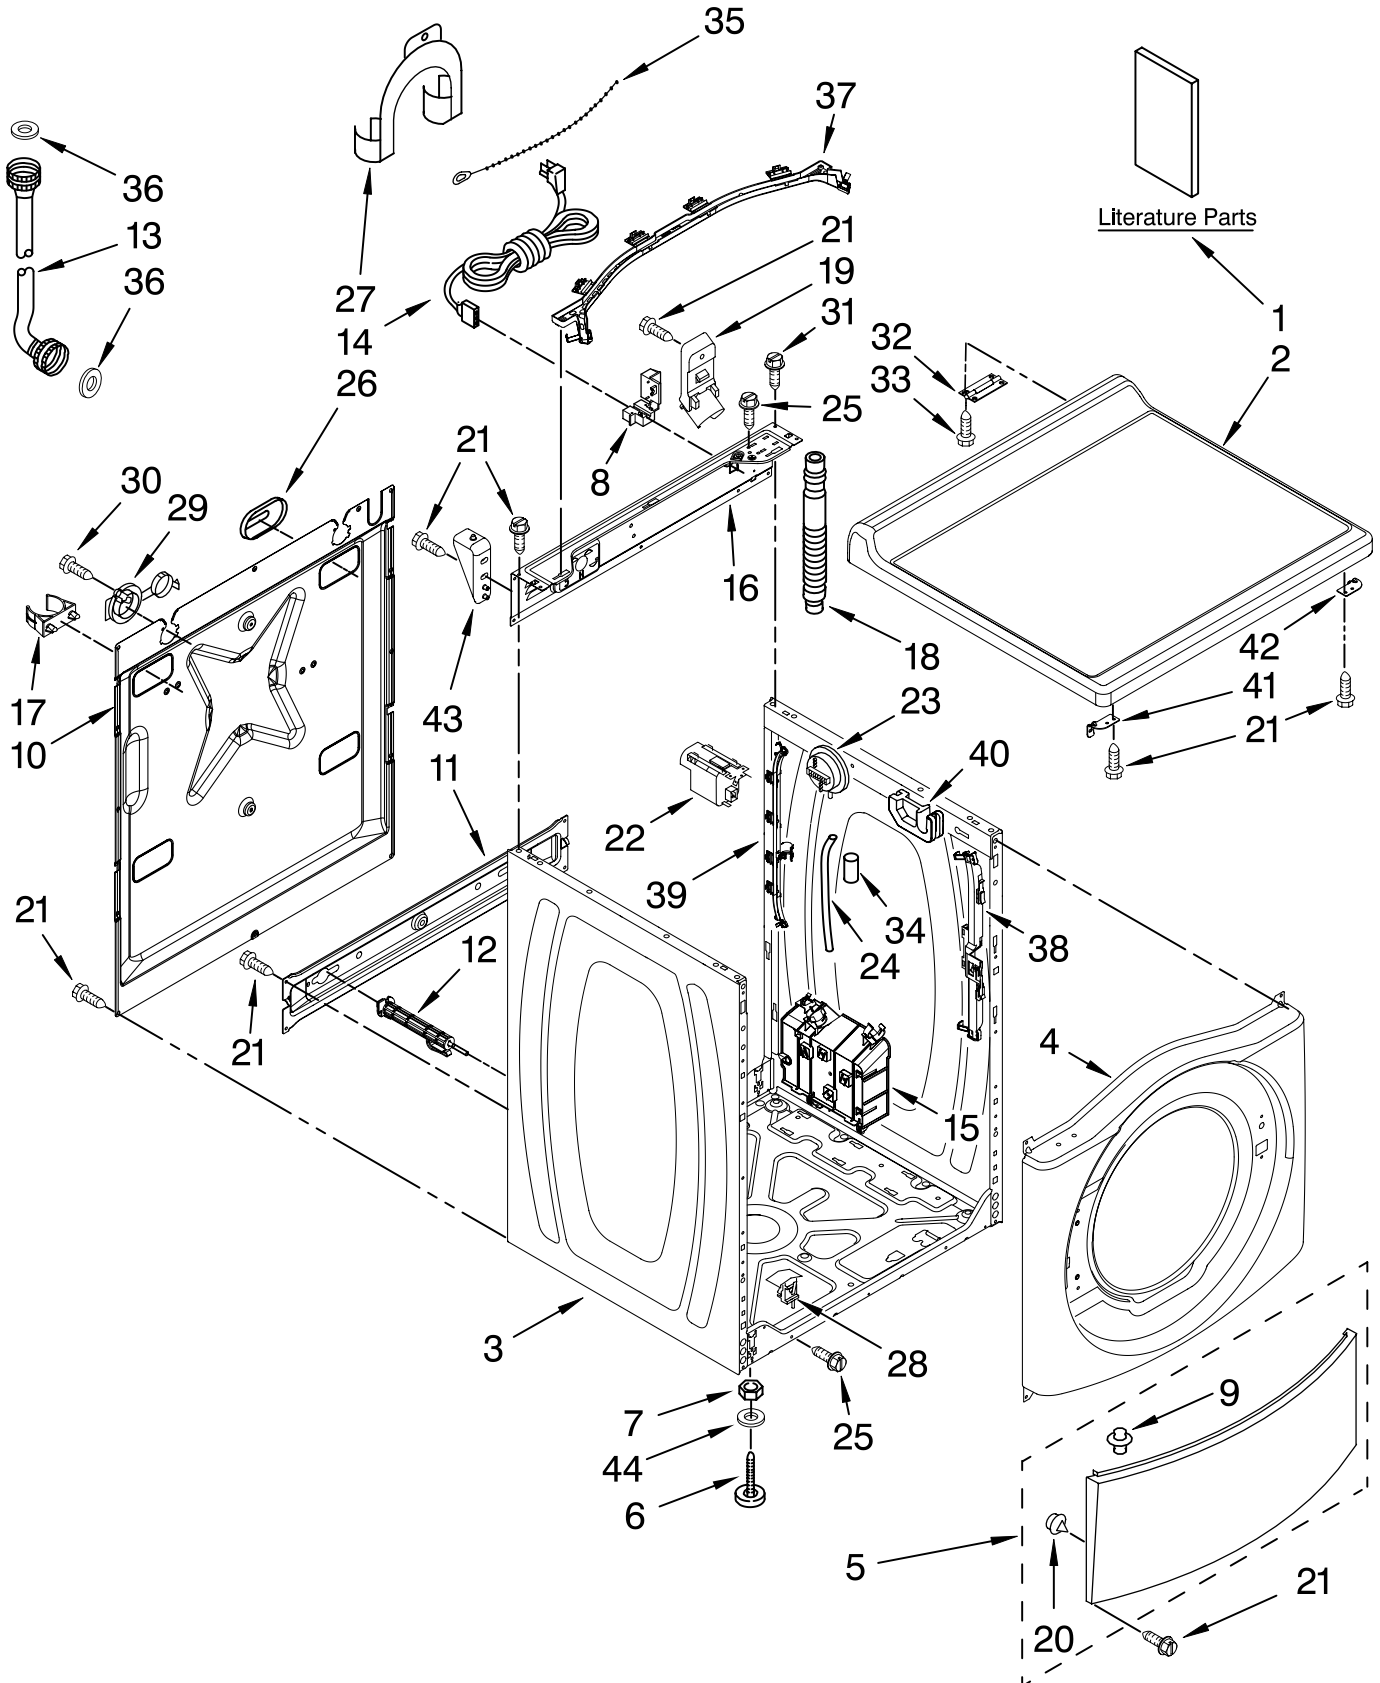

FOR ORDERING INFORMATION REFER TO PARTS PRICE LIST

TOP AND CABINET PARTS

For Model: MAH22PRAWW0
(White)

Illus. No.	Part No.	DESCRIPTION	Illus. No.	Part No.	DESCRIPTION	Illus. No.	Part No.	DESCRIPTION
1		Literature Parts	14	W10029820	Cord, Power	31	8540329	Screw
	W10165327	Installation Instructions Tech Sheet	15	W10163005	Motor Control Unit	32	8565018	Hinge & Pin Assembly
	W10165326	English	16	W10161694	Brace, Rear	33	342055	Screw, 8-18 X 1/2
	W10194214	French	17	8540093	Clamp, Tube Transportation	34	2161302	Sleeve, Pressure Switch Hose
	W10165325	Installation Instructions, Card Reader	18	W10114608	Hose, Drain	35	3347868	Cable Tie
	W10189988	Repair Parts List	19	8540607	Retainer, Hose Outlet	36	16123	Washer, Water Inlet Hose (4) 1-1/16 x 5/8
2	W10137410	Top	20	238614	Bumper (2)	37	W10168548	Harness Channel, Top Rear
3	W10184997	Cabinet	21	W10015090	Screw, 8-18 x 5/8	38	W10168546	Harness Channel, Side Front
4	W10112948	Panel, Front	22	8540230	Filter, Interference	39	W10168547	Harness Channel, Side Rear
5	8540813	Toe Panel	23	W10163980	Switch, Pressure	40	8540643	Bracket, Spring
6	W10121677	Foot, Leveling (4)	24	8540294	Hose, Pressure Switch	41	W10137445	Bracket - Top Panel, Left
7	3359452	Nut, Lock (4)	25	8540479	Screw, Grounding	42	W10137444	Bracket - Top Panel, Right
8	W10110676	Strain Relief, Power Cord	26	8540268	Cover, Transport	43	W10137398	Stop - Top Panel
9	8518891	Rivet	27	8540021	U-Bend, Drain Hose	44	487576	Washer, Nylon (4)
10	8540582	Panel, Rear	28	W10085220	Microswitch (2)			
11	W10189659	Brace, Transport	29	8540728	Sleeve, Cord Support (2)			
12	8540199	Bolt, Shipping (4)	30	8540727	Screw, 3 x 8 mm			
13		Hose, Water Inlet						
	8571377	Blue Coupler						
	8571378	Red Coupler						