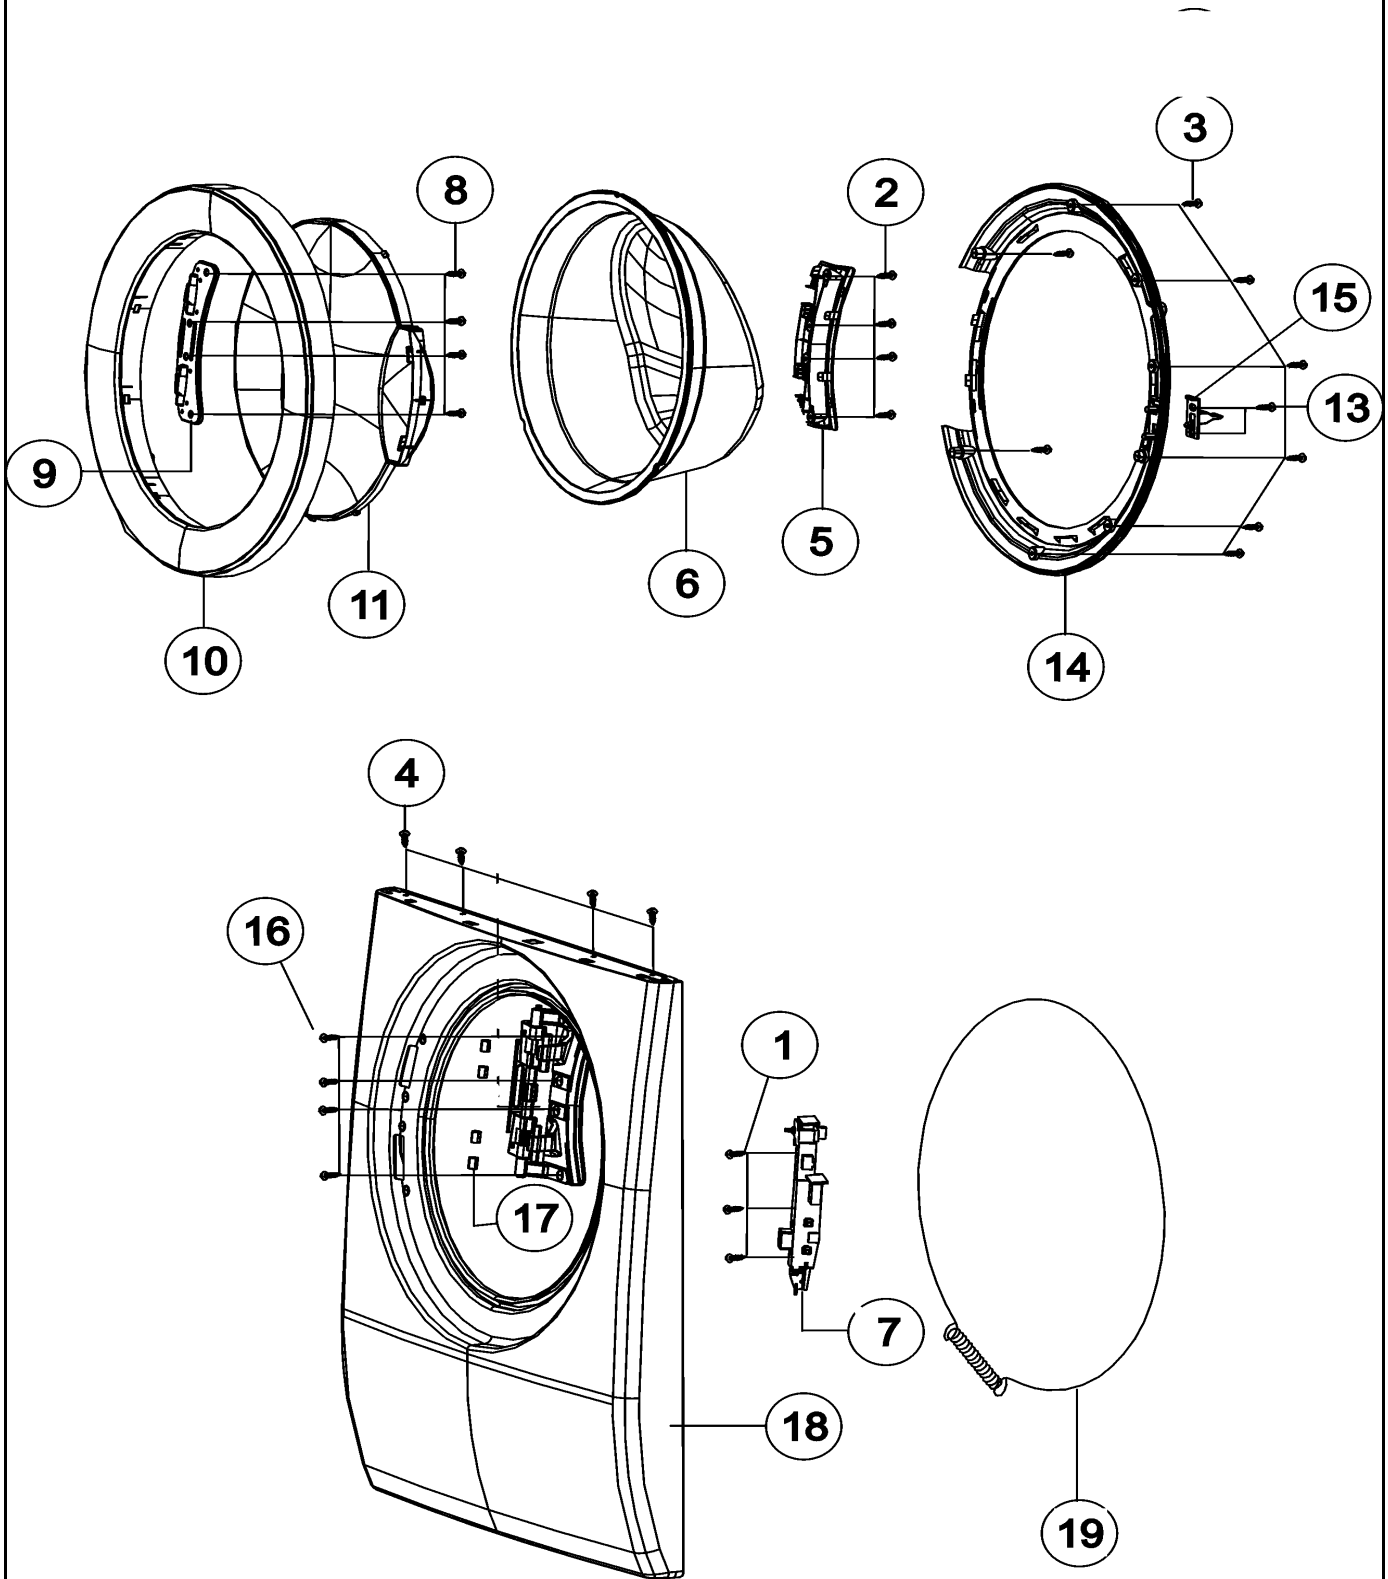

Section: DOOR

Model: MAH9700AWQ

LW18-22

Section: DOOR

No.	Part No.	Description	Series	Qty
1	34001251	SCREW-TAPPING	10	3
2	34001251	SCREW-TAPPING	10	4
3	34001251	SCREW-TAPPING	10	8
4	34001252	SCREW-TAPPING	10	4
5	34001253	GUIDE-HOLDER GLASS	10	1
6	34001254	DOOR-GLASS	10	1
7	34001265	DOOR-LOCK S/W	10	1
8	34001232	SCREW-TAPPING	10	8
9	34001255	BRACKET-HOLDER	10	1
10	34001392	COVER-DOOR (PLATINUM)	10	1
10	34001256	COVER-DOOR	10	1
11	34001257	DOOR SAFETY	10	1
12	34001264	ASSY-HINGE	10	1
13	34001259	SCREW-TAPPING	10	2
14	34001285	HOLDER-GLASS	10	1
15	34001260	LEVER-DOOR	10	1
16	34001286	SCREW-MACHINE	10	4
17	34001262	GUIDE-BAR	10	4
18	34001263	FRAME-FRONT LU	10	1
18	34001393	FRAME-FRONT (PLATINUM)	10	1

*Color Code (-)=Not Shown #=Series, Serial Prefix or Run No., N=Not Available