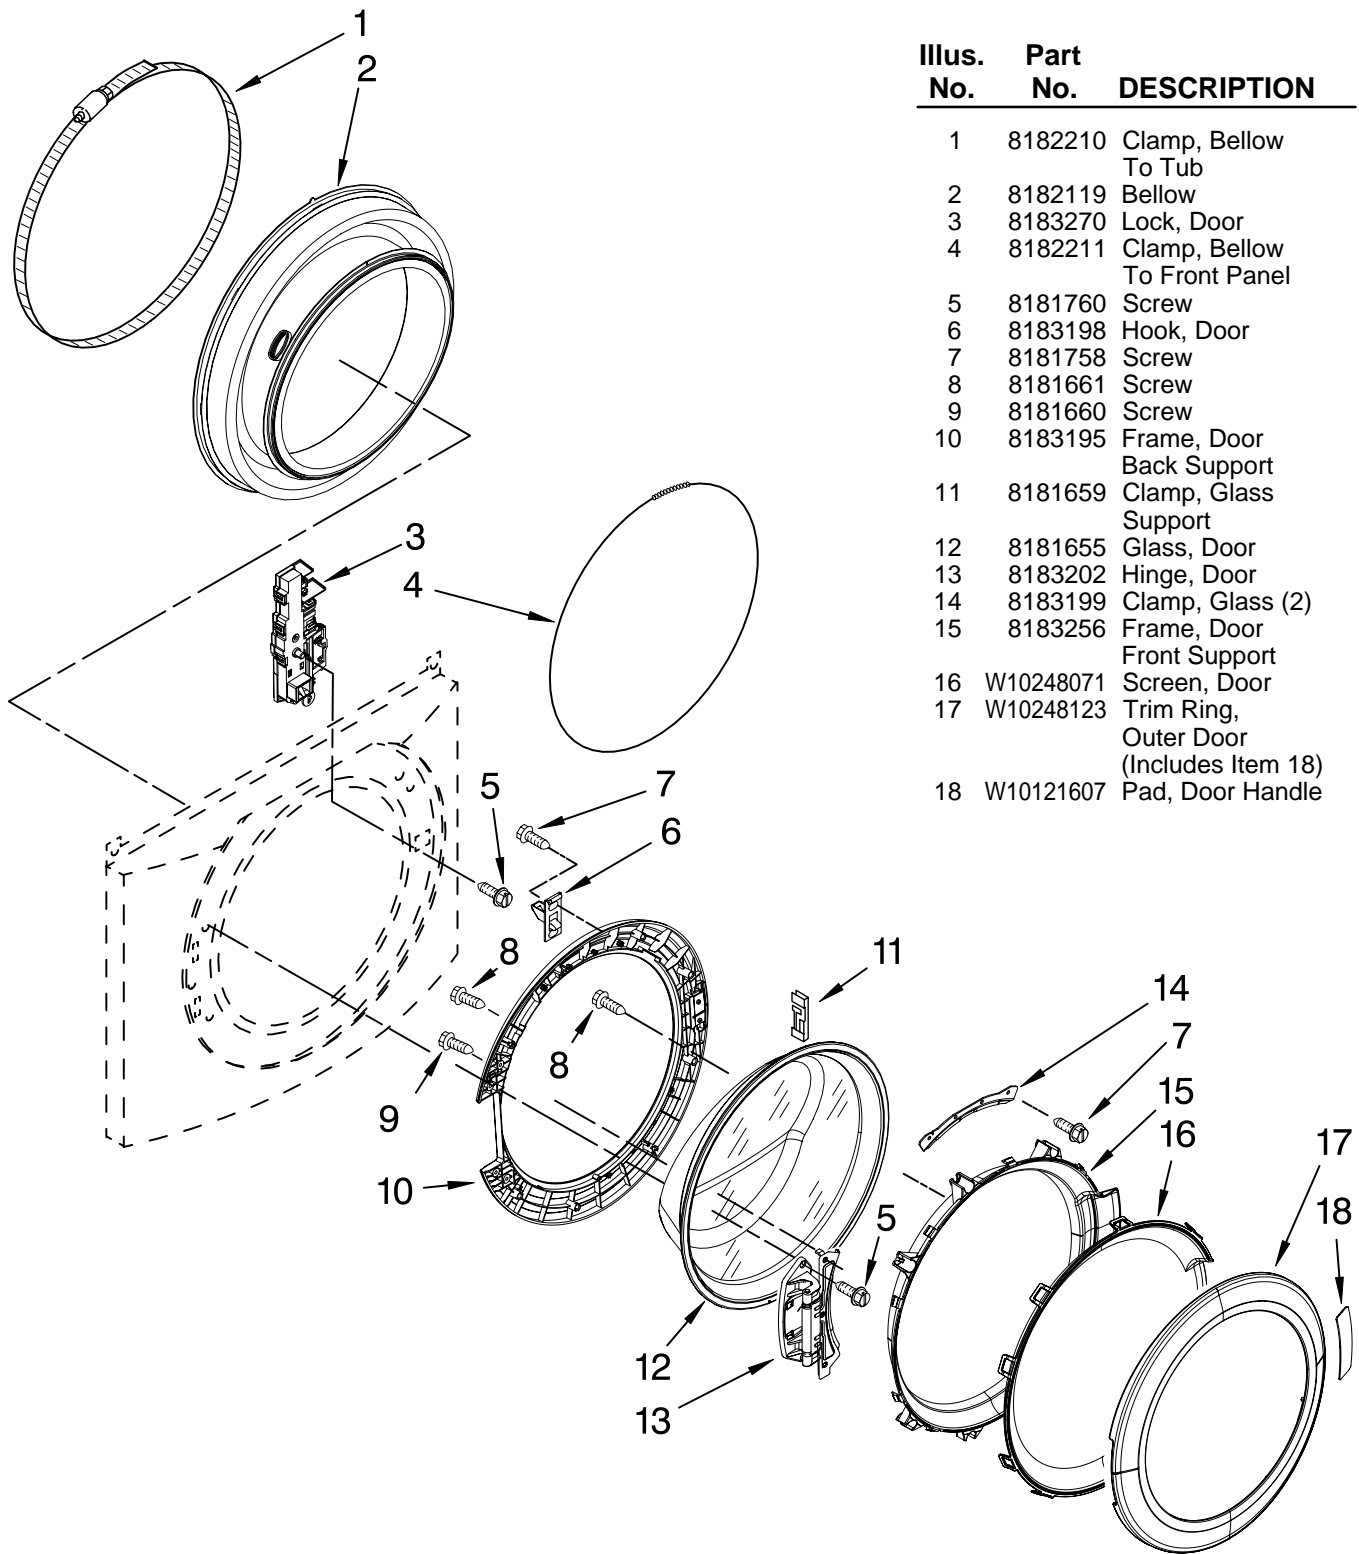

DOOR AND LATCH PARTS

For Model: MHWE500VW10

(White)

Illus. No.	Part No.	DESCRIPTION
1	8182210	Clamp, Bellow To Tub
2	8182119	Bellow
3	8183270	Lock, Door
4	8182211	Clamp, Bellow To Front Panel
5	8181760	Screw
6	8183198	Hook, Door
7	8181758	Screw
8	8181661	Screw
9	8181660	Screw
10	8183195	Frame, Door Back Support
11	8181659	Clamp, Glass Support
12	8181655	Glass, Door
13	8183202	Hinge, Door
14	8183199	Clamp, Glass (2)
15	8183256	Frame, Door Front Support
16	W10248071	Screen, Door
17	W10248123	Trim Ring, Outer Door (Includes Item 18)
18	W10121607	Pad, Door Handle

FOR ORDERING INFORMATION REFER TO PARTS PRICE LIST