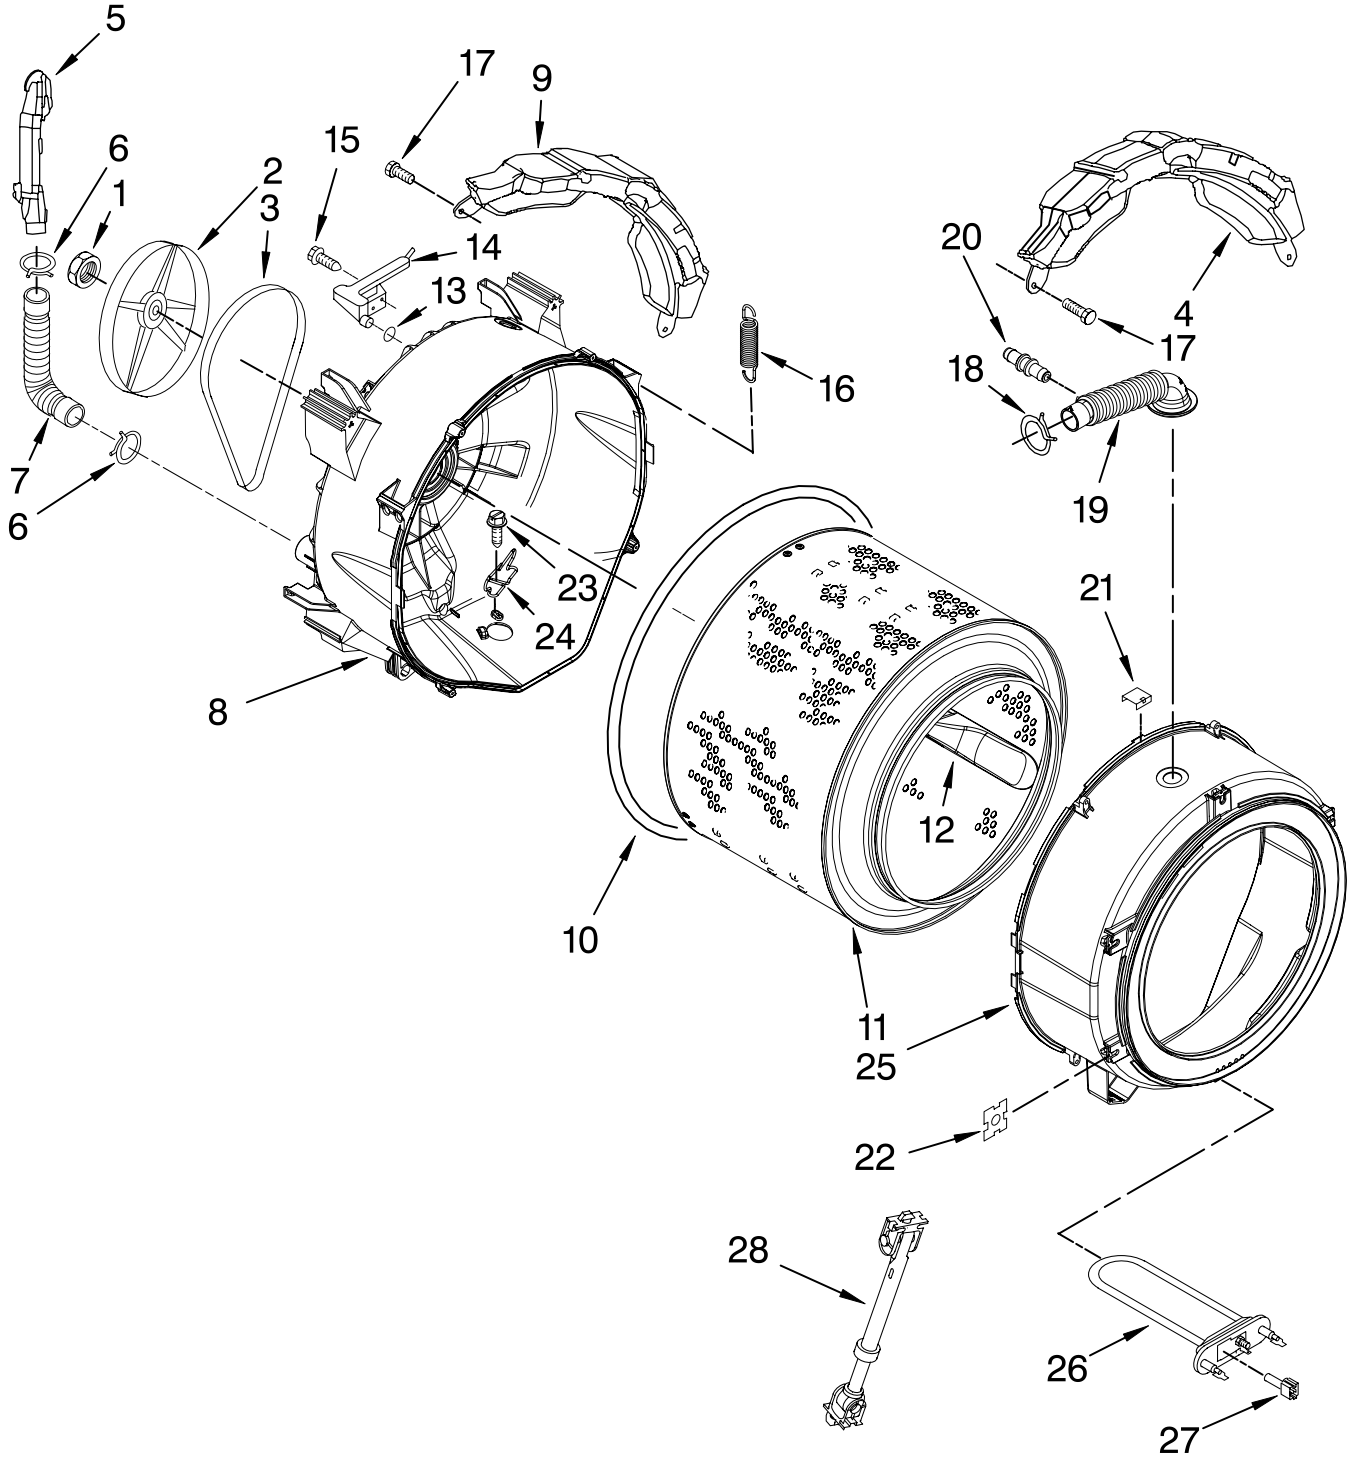

TUB AND BASKET PARTS

For Model: MHWE500VW10

(White)

FOR ORDERING INFORMATION REFER TO PARTS PRICE LIST

TUB AND BASKET PARTS

For Model: MHWE500VW10

(White)

Illus. No.	Part No.	DESCRIPTION
1	8181672	Nut, Pulley
2	8182650	Pulley
3	W10248068	Belt
4	8181645	Counterweight, Front (2)
5	8181744	Pipe, Ventilation
6	W10208156	Clamp
7	8181743	Hose, Exhaust
8	W10157909	Tub, Rear (Includes Items 10, 22, 23 & 24)
9	8181913	Counterweight, Rear
10	8181673	Gasket, Tub
11	8182232	Basket
12	8182233	Baffle, Tub
13	8181748	O-Ring
14	8181731	Airtrap
15	8181785	Screw
16	8182814	Spring, Suspension
17	8181647	Bolt
18	8181742	Clamp, Hose
19	W10156130	Hose, Exhaust
20	W10156249	Connector, Overflow Hose
21	8181667	Clamp, Tub
22	8182512	Nut, Push-In
23	8182214	Screw
24	8181686	Clamp, Heating Element
25	8182312	Tub, Front (Includes Items 10 & 22)
26	8182666	Element, Heating
27	8181705	NTC
28	8182812	Shock Absorber

FOR ORDERING INFORMATION REFER TO PARTS PRICE LIST