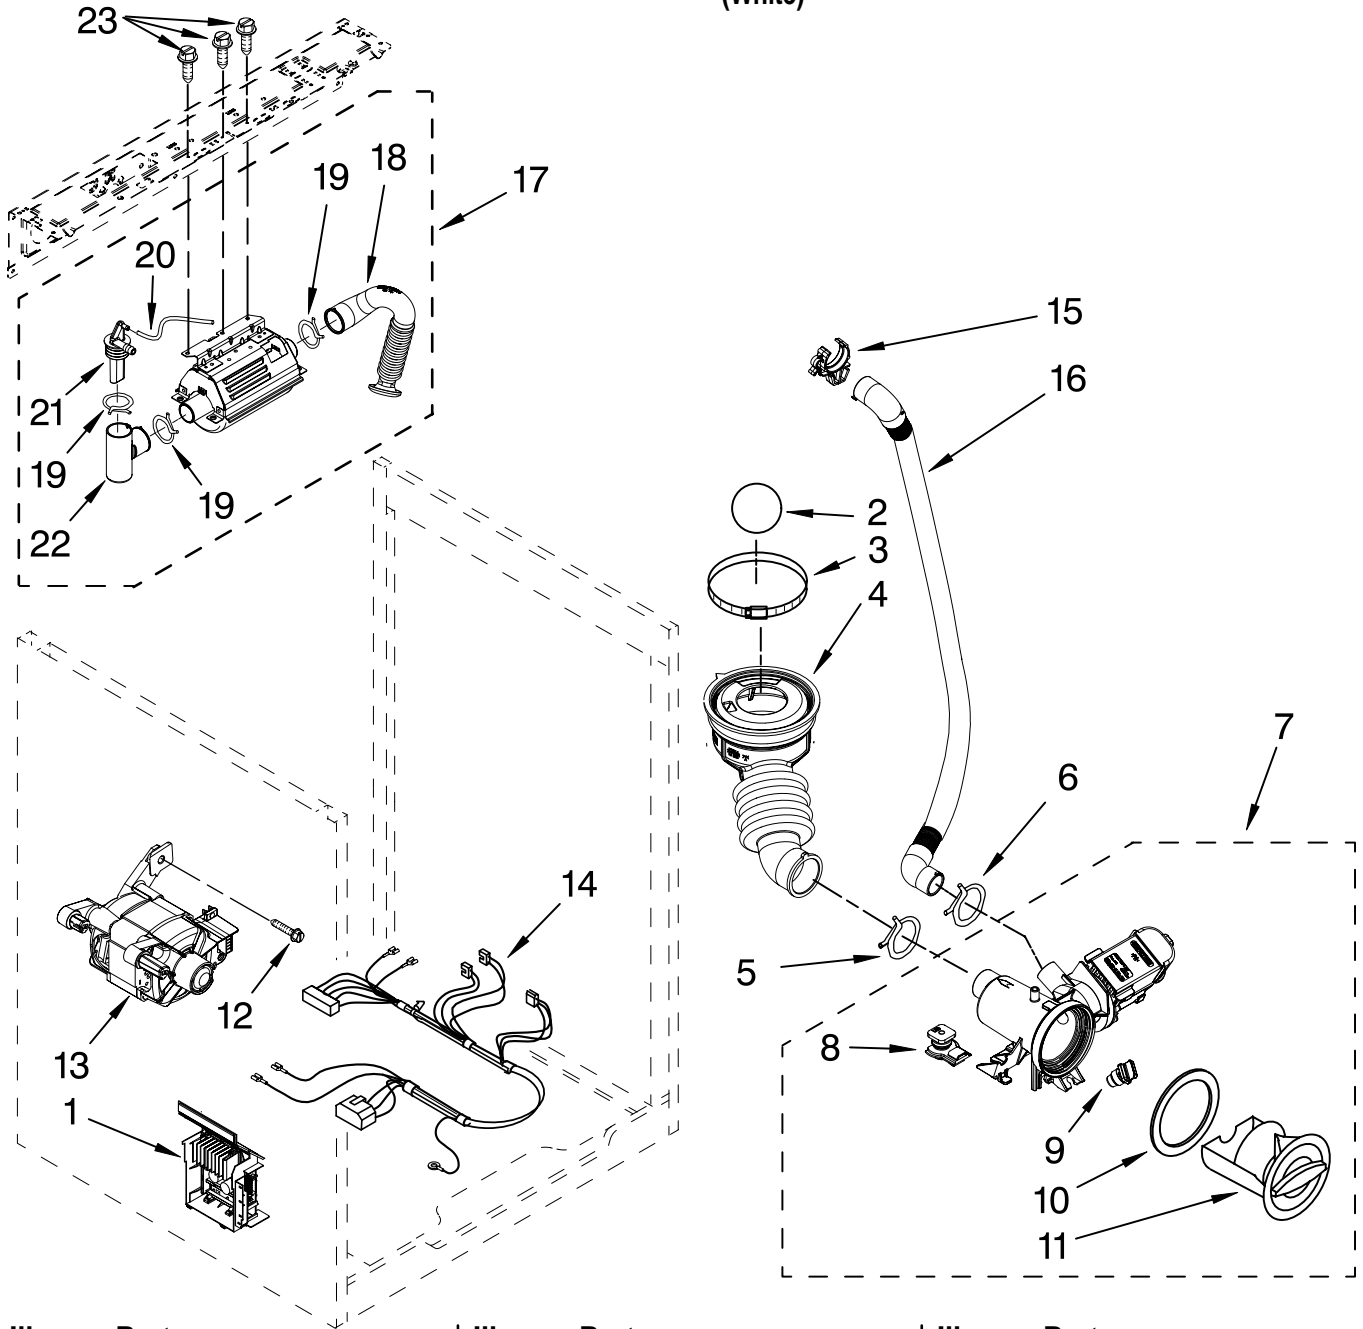

STEAMER, PUMP AND MOTOR PARTS

For Model: MHWE500VW10

(White)

Illus. No.	Part No.	DESCRIPTION
1	8183196	Motor Control Unit
2	W10121657	Ball
3	8181734	Clamp
4	8181732	Hose, Tub to Pump
5	8181753	Clamp
6	8181752	Clamp
7	8182821	Pump (Complete)
8	8182820	Grommet, Damper (Rear)

Illus. No.	Part No.	DESCRIPTION
9	8182816	Grommet, Damper (Front)
10	8181736	Seal, Filter Cap
11	8183027	Cap, Filter
12	W10128585	Bolt, Motor
13	8182793	Motor
14	W10189680	Harness, Motor (Includes Item 23 On Page 1)
15	8182209	Retainer, Drain Hose

Illus. No.	Part No.	DESCRIPTION
16	8181740	Drain Hose (Inner)
17	W10157910	Steamer, Complete Assembly (Includes Item 20 On Page 7)
18	W10156132	Hose, Steamer/Tub
19	W10156063	Clamp, Hose (3)
20	W10156133	Hose, Overflow
21	W10156250	Cap, Siphon
22	W10156251	Tank, Siphon
23	8181828	Screw, 4.2 x 11

FOR ORDERING INFORMATION REFER TO PARTS PRICE LIST