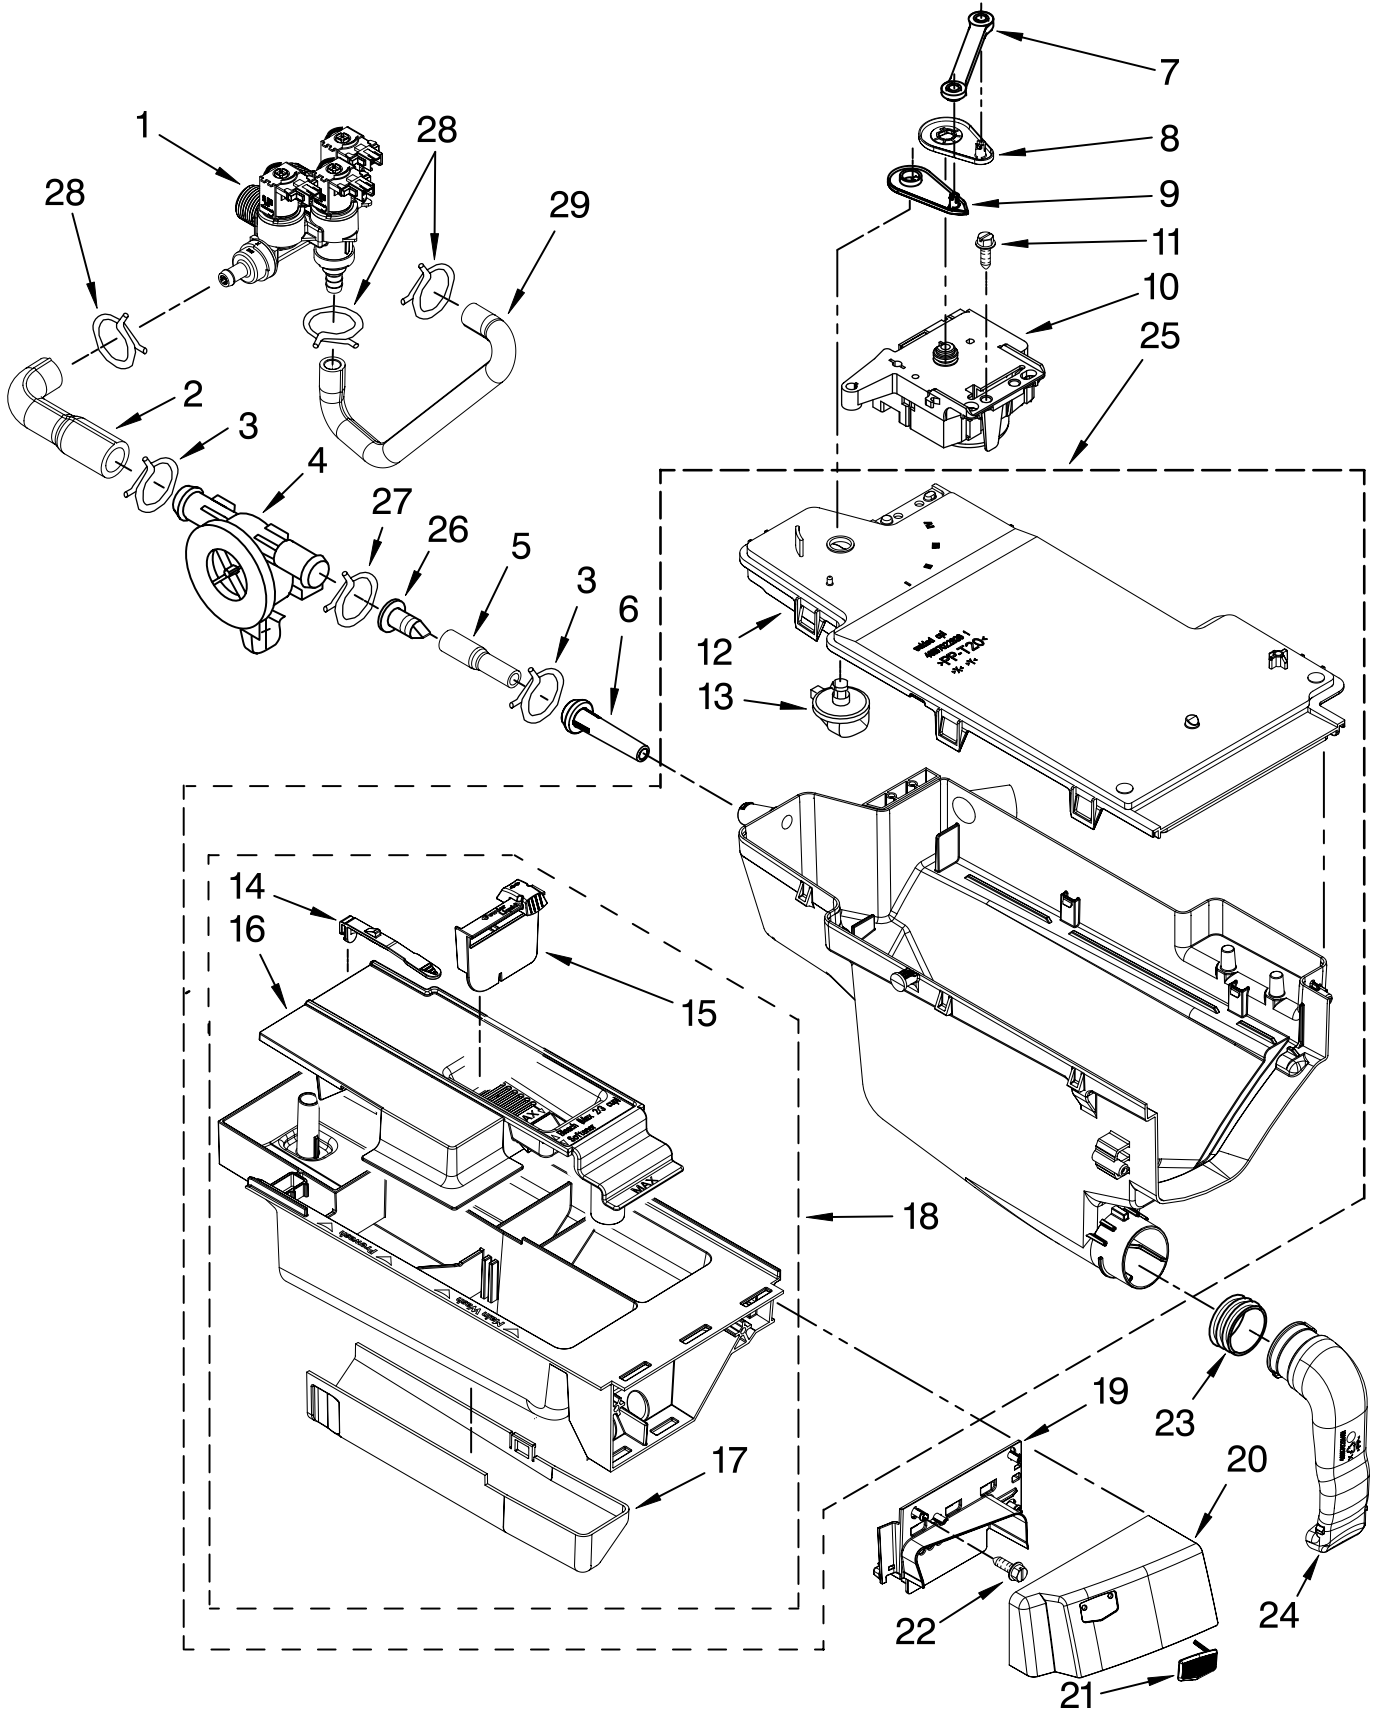

DISPENSER PARTS

For Model: MHWE500VW10

(White)

FOR ORDERING INFORMATION REFER TO PARTS PRICE LIST

DISPENSER PARTS

For Model: MHWE500VW10

(White)

Illus. No.	Part No.	DESCRIPTION
1	W10156253	Valve, Inlet
2	8183182	Hose, Flowmeter (L-Shaped)
3	8181751	Clamp
4	8181696	Flowmeter
5	W10156255	Hose, Duckbill/ Inlet Nozzle
6	8183181	Nozzle, Inlet
7	8183183	Lever, Water Distribution
8	8183184	Cam, Actuator
9	W10161052	Lever, Connection
10	8183186	Actuator
11	8181661	Screw, Actuator
12	W10164400	Plate, Distribution
13	8181712	Nozzle, Distribution
14	8181721	Hook, Drawer
15	W10121596	Separator, With Selection Slider
16	W10121598	Siphon, Bleach/Softener
17	8183179	Cover, Detergent Drawer
18	8183173	Drawer, Detergent (Complete)
19	W10248111	Bracket, Handle Fixation
20	W10248110	Handle, Drawer (Includes Items 19 & 21)
21	W10248108	Medallion
22	8182214	Screw
23	8181747	Seal
24	8181718	Tube, Dispenser To Bellow
25	W10157886	Dispenser, Complete (Includes Item 9)
26	W10156256	Check Valve, Duckbill
27	W10156064	Clamp, Hose
28	8181754	Clamp, Hose
29	W10156131	Hose, Inlet Valve To Steamer Siphon

FOR ORDERING INFORMATION REFER TO PARTS PRICE LIST