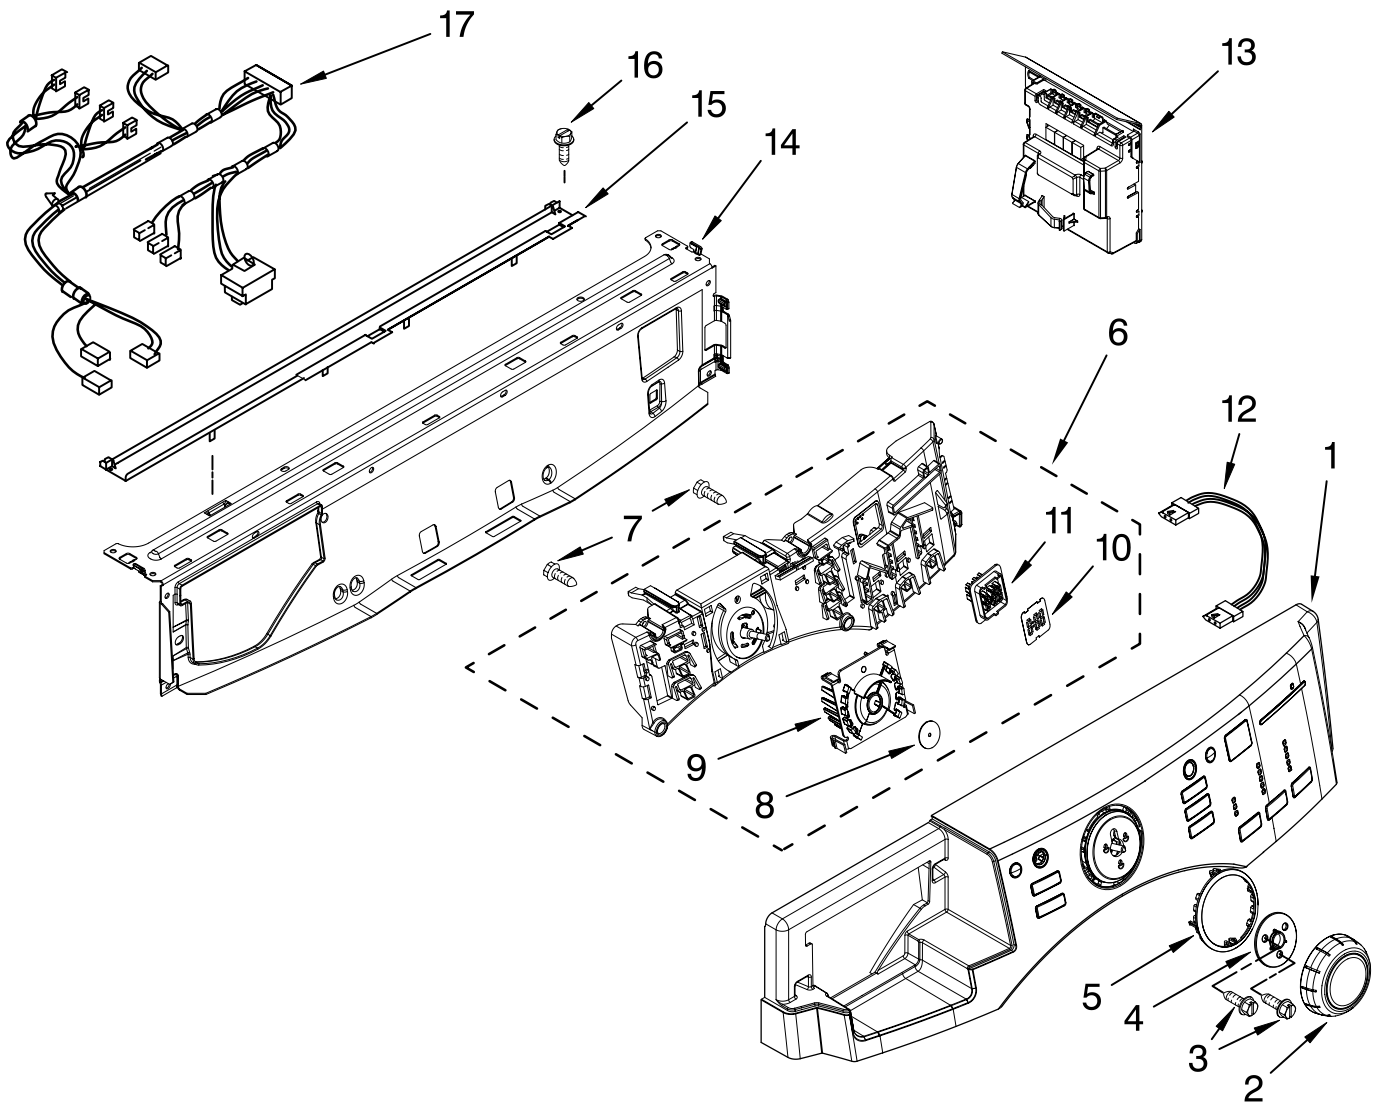

CONTROL PANEL PARTS

For Model: MHWE500VW10

(White)

Illus. No.	Part No.	DESCRIPTION
1	W10248113	Panel, Control (Includes Item 5)
2	W10248116	Knob, Control
3	8181758	Screw
4	W10248117	Bushing, Knob
5	W10248122	Light Guide, Cycle
6	W10248065	User Interface
7	8181661	Screw

Illus. No.	Part No.	DESCRIPTION
8	W10248120	Seal, User Interface
9	W10248121	Light Guide-Cycle, Internal
10	W10248118	Foil-Display
11	W10248119	Light Guide-Display

Illus. No.	Part No.	DESCRIPTION
12	W10157884	Harness, Wiring (User Interface)
13	W10248067	Microcomputer, Machine Control
14	8183203	Brace, Front Top
15	8183204	Channel, Water
16	8181756	Screw
17	W10157883	Harness, Wiring (Upper Main)

FOR ORDERING INFORMATION REFER TO PARTS PRICE LIST