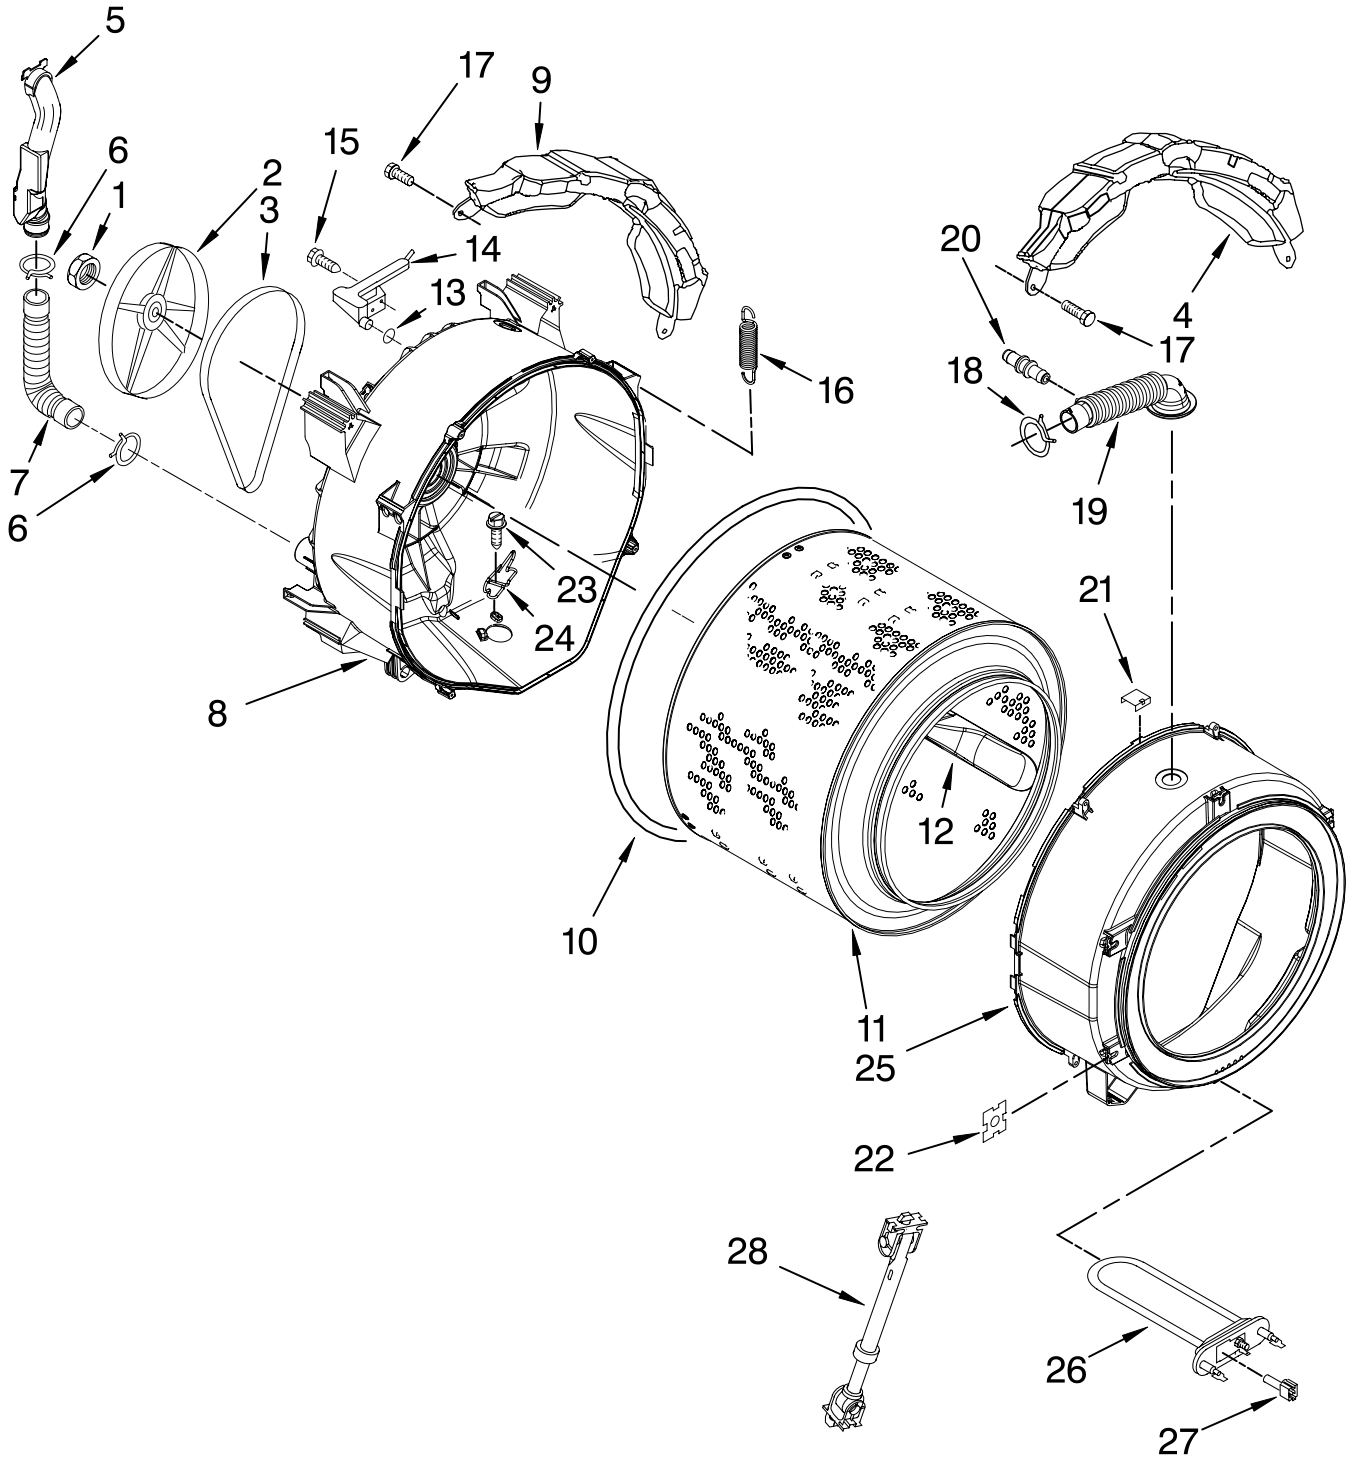

TUB AND BASKET PARTS

For Model: MHWE500VW11

(White)

FOR ORDERING INFORMATION REFER TO PARTS PRICE LIST

TUB AND BASKET PARTS

For Model: MHWE500VW11

(White)

Illus. No.	Part No.	DESCRIPTION
1	8181672	Nut, Pulley
2	8182650	Pulley
3	W10248068	Belt
4	8181645	Counterweight, Front (2)
5	W10253670	Pipe, Ventilation
6	W10208156	Clamp
7	8181743	Hose, Exhaust
8	W10150567	Tub, Rear (Includes Items 10, 22, 23 & 24)
9	8181913	Counterweight, Rear
10	8181673	Gasket, Tub
11	W10250573	Basket
12	W10250572	Baffle, Tub
13	W10250553	O-Ring
14	8181731	Airtrap
15	8181785	Screw
16	8182814	Spring, Suspension
17	8181647	Bolt
18	8181742	Clamp, Hose
19	W10156130	Hose, Exhaust
20	W10156249	Connector, Overflow Hose
21	8181667	Clamp, Tub
22	8182512	Nut, Push-In
23	8182214	Screw
24	W10250558	Bracket, Heater Support
25	8182312	Tub, Front (Includes Items 10 & 22)
26	8182666	Element, Heating
27	8181705	NTC
28	8182812	Shock Absorber

FOR ORDERING INFORMATION REFER TO PARTS PRICE LIST