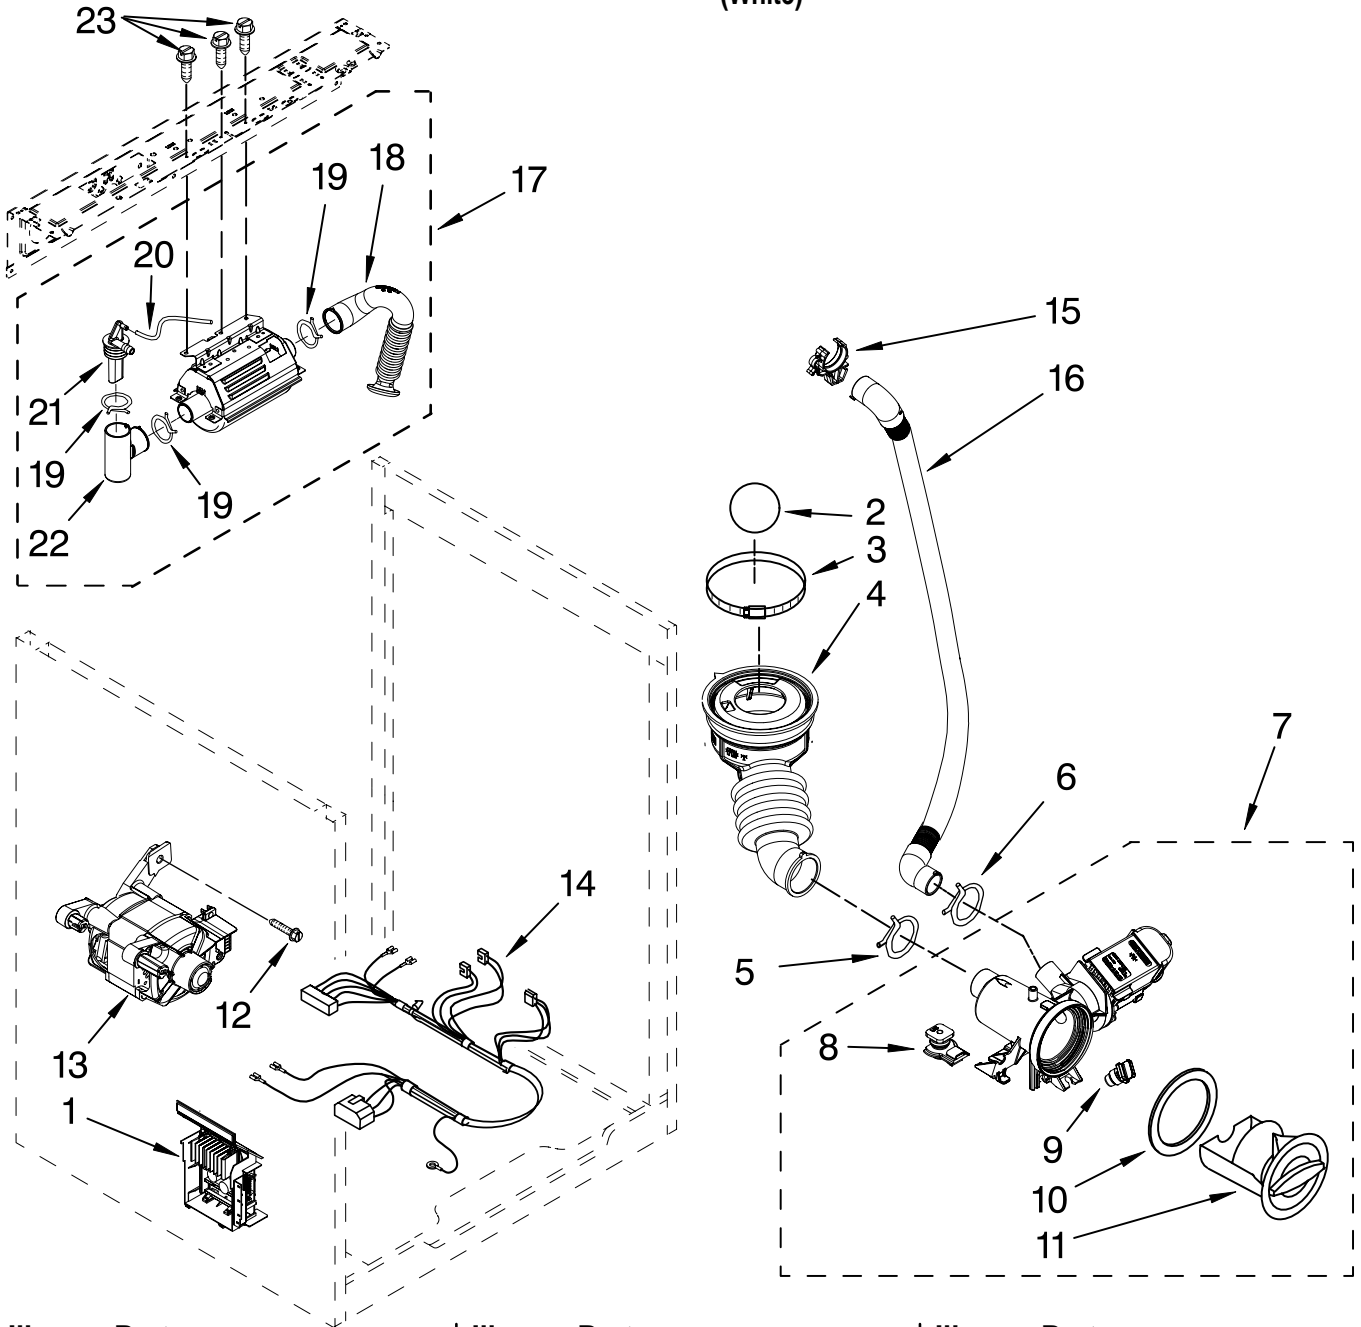

STEAMER, PUMP AND MOTOR PARTS

For Model: MHWE500VW11

(White)

Illus. No.	Part No.	DESCRIPTION
1	8183196	Motor Control Unit
2	W10121657	Ball
3	8181734	Clamp
4	8181732	Hose, Tub to Pump
5	8181753	Clamp
6	8181752	Clamp
7	8182821	Pump (Complete)
8	8182820	Grommet, Damper (Rear)
9	8182816	Grommet, Damper (Front)

Illus. No.	Part No.	DESCRIPTION
10	8181736	Seal, Filter Cap
11	8183027	Cap, Filter (Includes Item 10)
12	W10128585	Bolt, Motor
13	8182793	Motor
14	W10189680	Harness, Motor (Includes Item 23 On Page 1)
15	8182209	Retainer, Drain Hose

Illus. No.	Part No.	DESCRIPTION
16	8181740	Drain Hose (Inner)
17	W10157910	Steamer, Complete Assembly (Includes Item 20 On Page 7)
18	W10156132	Hose, Steamer/Tub
19	W10156063	Clamp, Hose (3)
20	W10156133	Hose, Overflow
21	W10156250	Cap, Siphon
22	W10156251	Tank, Siphon
23	8181828	Screw, 4.2 x 11

FOR ORDERING INFORMATION REFER TO PARTS PRICE LIST