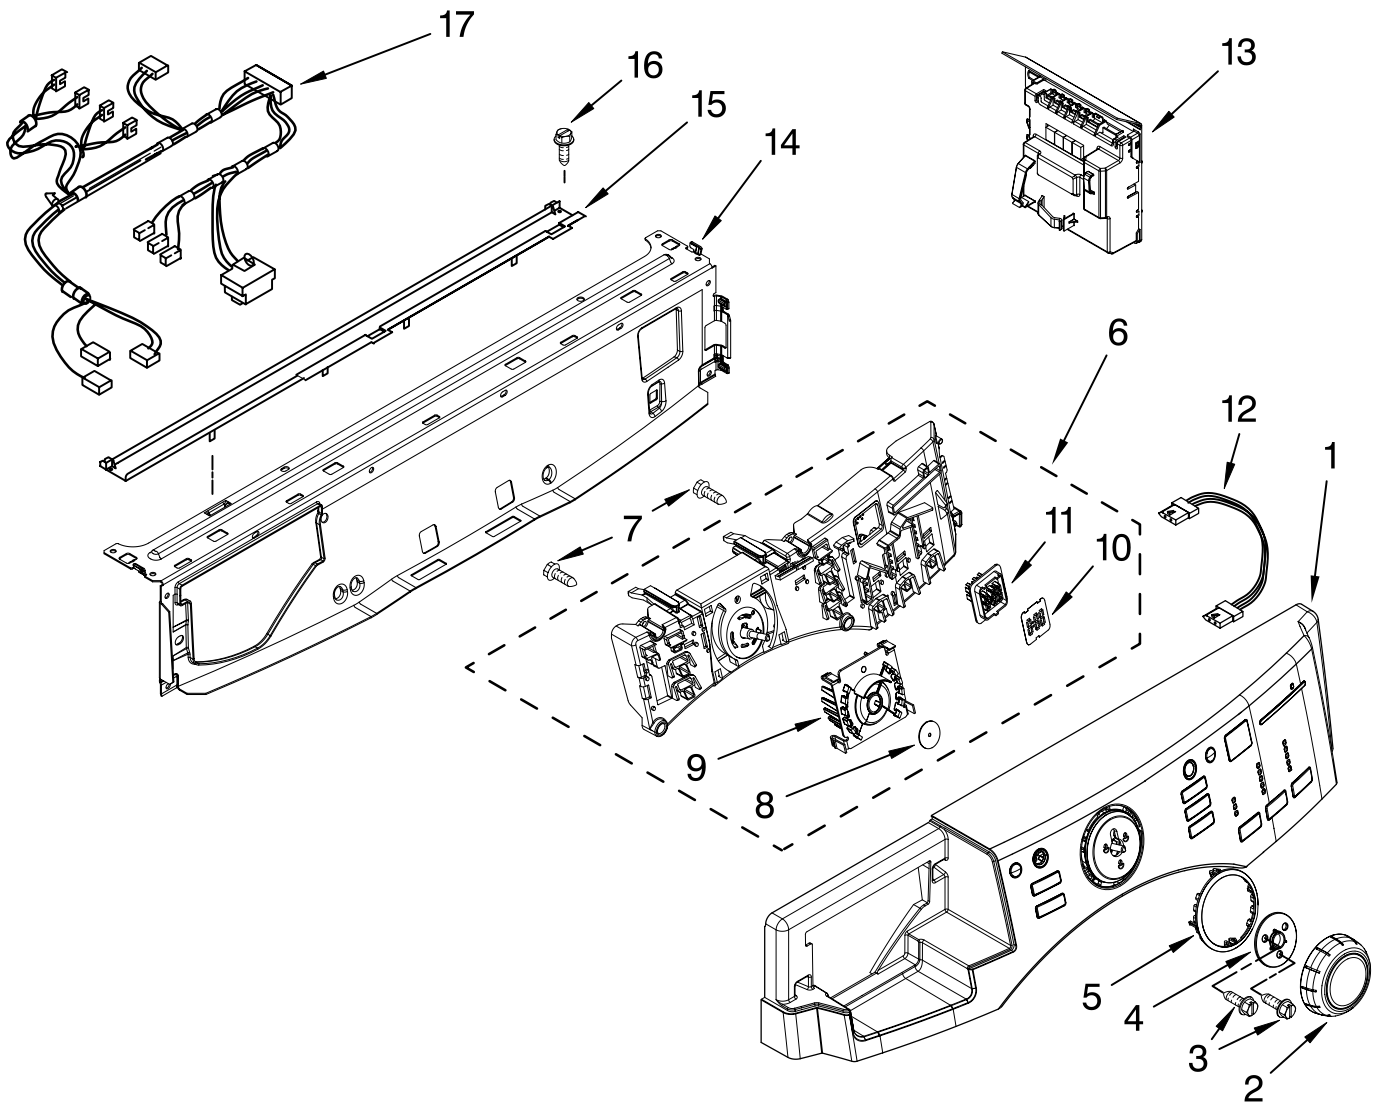

CONTROL PANEL PARTS

For Model: MHWE500VW11

(White)

Illus. No.	Part No.	DESCRIPTION
1	W10248113	Panel, Control (Includes Item 5)
2	W10248116	Knob, Control
3	8181758	Screw
4	W10248117	Bushing, Knob
5	W10248122	Light Guide, Cycle
6	W10248065	User Interface

Illus. No.	Part No.	DESCRIPTION
7	881661	Screw
8	W10248120	Seal, User Interface
9	W10248121	Light Guide—Cycle, Internal
10	W10248118	Foil—Display
11	W10248119	Light Guide—Display

Illus. No.	Part No.	DESCRIPTION
12	W10157884	Harness, Wiring (User Interface)
13	W10248067	Microcomputer, Machine Control
14	8183203	Brace, Front Top
15	8183204	Channel, Water
16	8181756	Screw
17	W10157883	Harness, Wiring (Upper Main)

FOR ORDERING INFORMATION REFER TO PARTS PRICE LIST