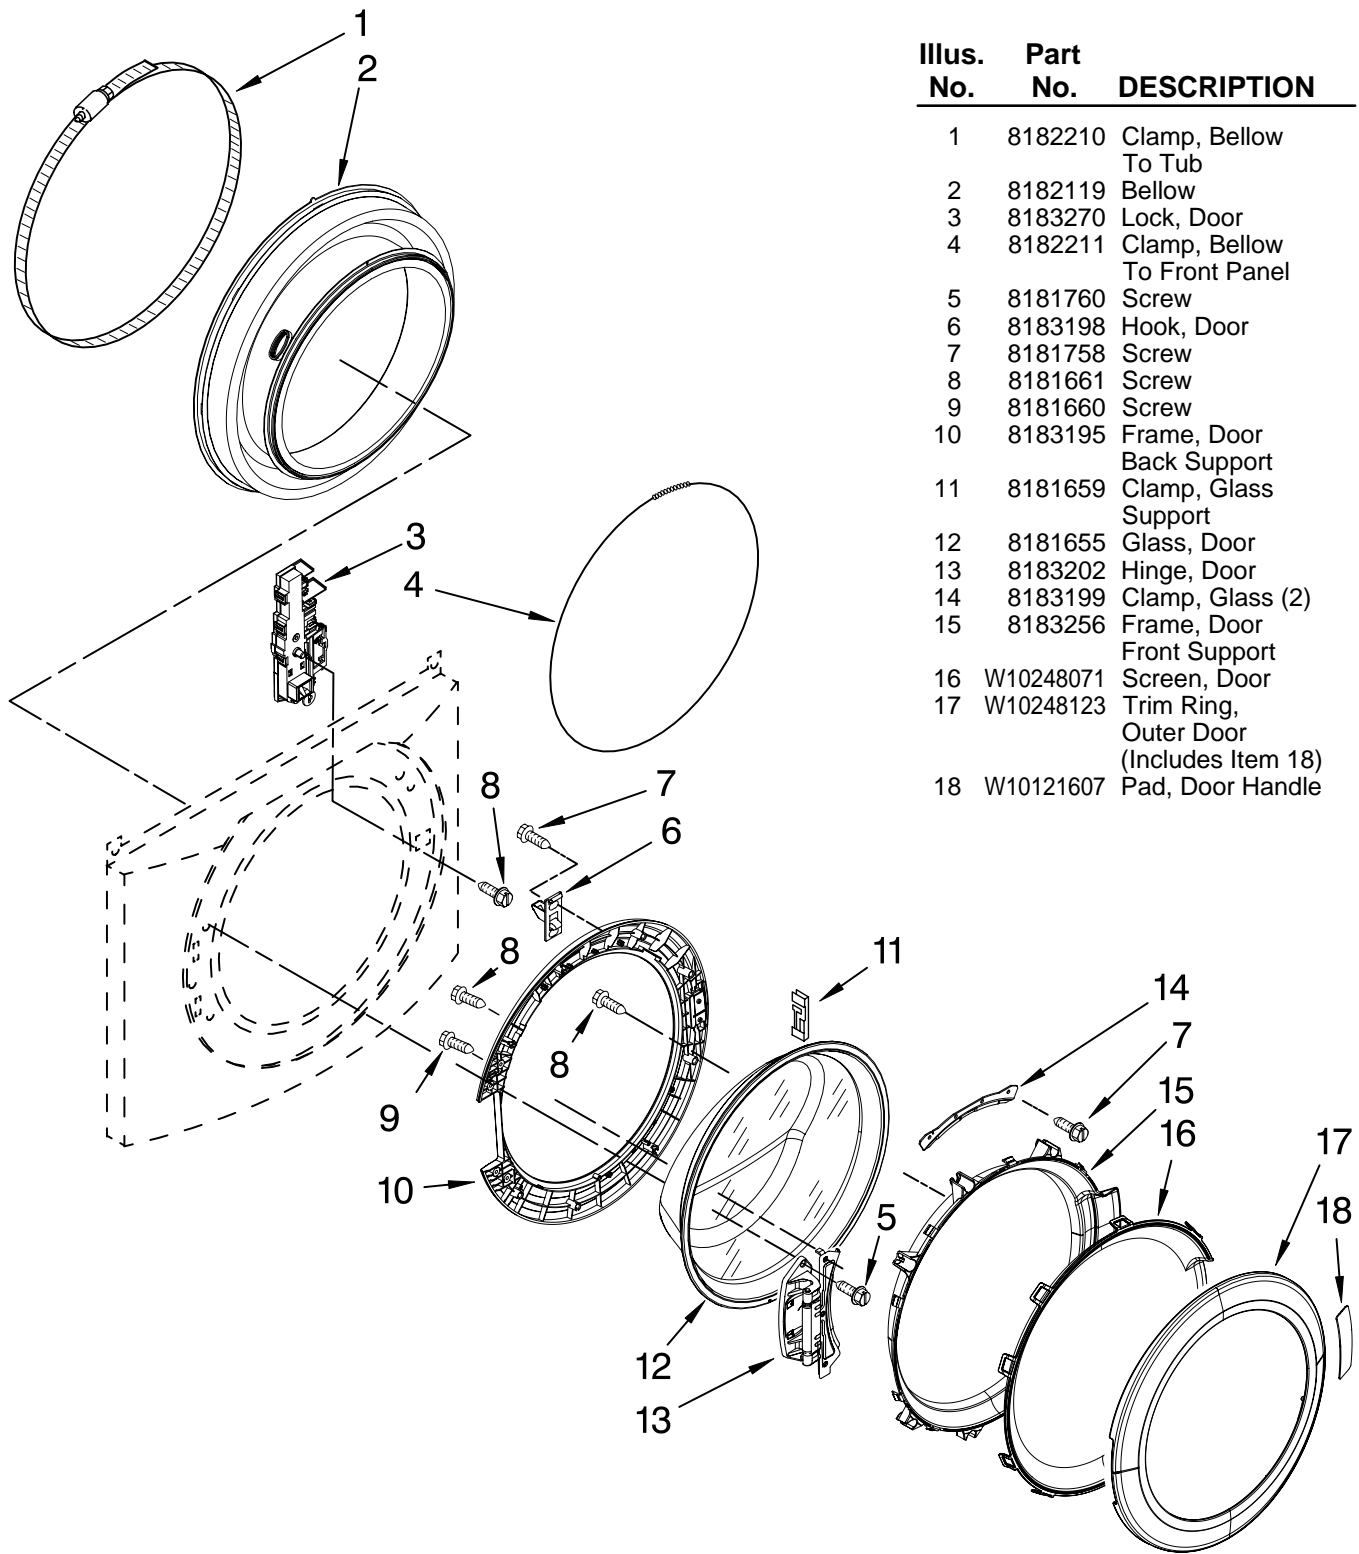

DOOR AND LATCH PARTS

For Model: MHWE500VW11

(White)

Illus. No.	Part No.	DESCRIPTION
1	8182210	Clamp, Bellow To Tub
2	8182119	Bellow
3	8183270	Lock, Door
4	8182211	Clamp, Bellow To Front Panel
5	8181760	Screw
6	8183198	Hook, Door
7	8181758	Screw
8	8181661	Screw
9	8181660	Screw
10	8183195	Frame, Door Back Support
11	8181659	Clamp, Glass Support
12	8181655	Glass, Door
13	8183202	Hinge, Door
14	8183199	Clamp, Glass (2)
15	8183256	Frame, Door Front Support
16	W10248071	Screen, Door
17	W10248123	Trim Ring, Outer Door (Includes Item 18)
18	W10121607	Pad, Door Handle

FOR ORDERING INFORMATION REFER TO PARTS PRICE LIST