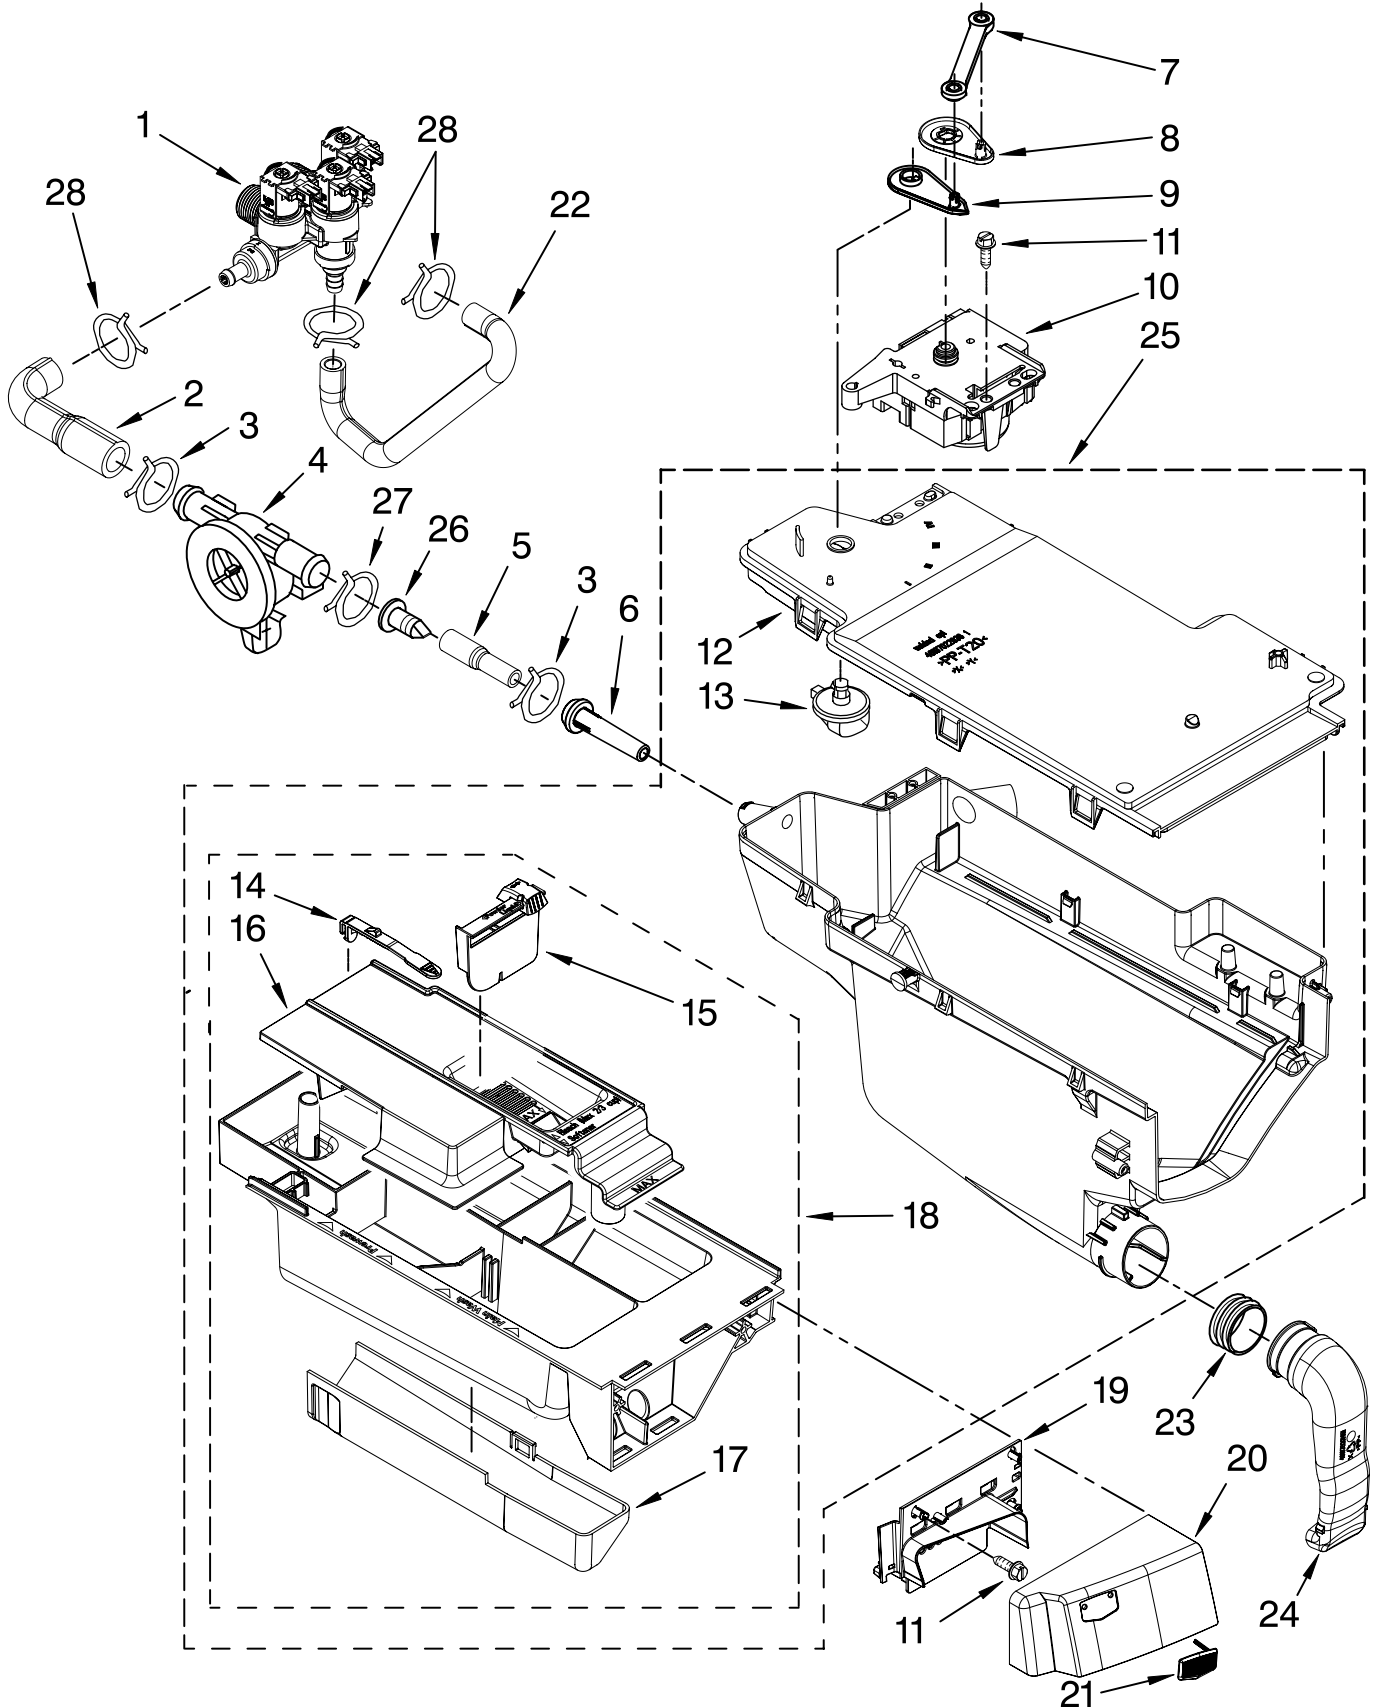

DISPENSER PARTS

For Model: MHWE500VW11

(White)

FOR ORDERING INFORMATION REFER TO PARTS PRICE LIST

DISPENSER PARTS

For Model: MHWE500VW11

(White)

Illus. No.	Part No.	DESCRIPTION
1	W10156253	Valve, Inlet
2	8183182	Hose, Flowmeter (L-Shaped)
3	8181751	Clamp
4	8181696	Flowmeter
5	W10156255	Hose, Duckbill/ Inlet Nozzle
6	8183181	Nozzle, Inlet
7	8183183	Lever, Water Distribution
8	8183184	Cam, Actuator
9	W10161052	Lever, Connection
10	8183186	Actuator
11	8181661	Screw
12	W10164400	Plate, Distribution
13	8181712	Nozzle, Distribution
14	8181721	Hook, Drawer
15	W10121596	Separator, With Selection Slider
16	W10121598	Siphon, Bleach/Softener
17	8183179	Cover, Detergent Drawer
18	8183173	Drawer, Detergent (Complete)
19	W10248111	Bracket, Handle Fixation
20	W10248110	Handle, Drawer (Includes Items 19 & 21)
21	W10248108	Medallion
22	W10156131	Hose, Inlet Valve To Steamer Siphon
23	8181747	Seal
24	8181718	Tube, Dispenser To Bellow
25	W10157886	Dispenser, Complete (Includes Item 9)
26	W10156256	Check Valve, Duckbill
27	W10156064	Clamp, Hose
28	8181754	Clamp, Hose

FOR ORDERING INFORMATION REFER TO PARTS PRICE LIST