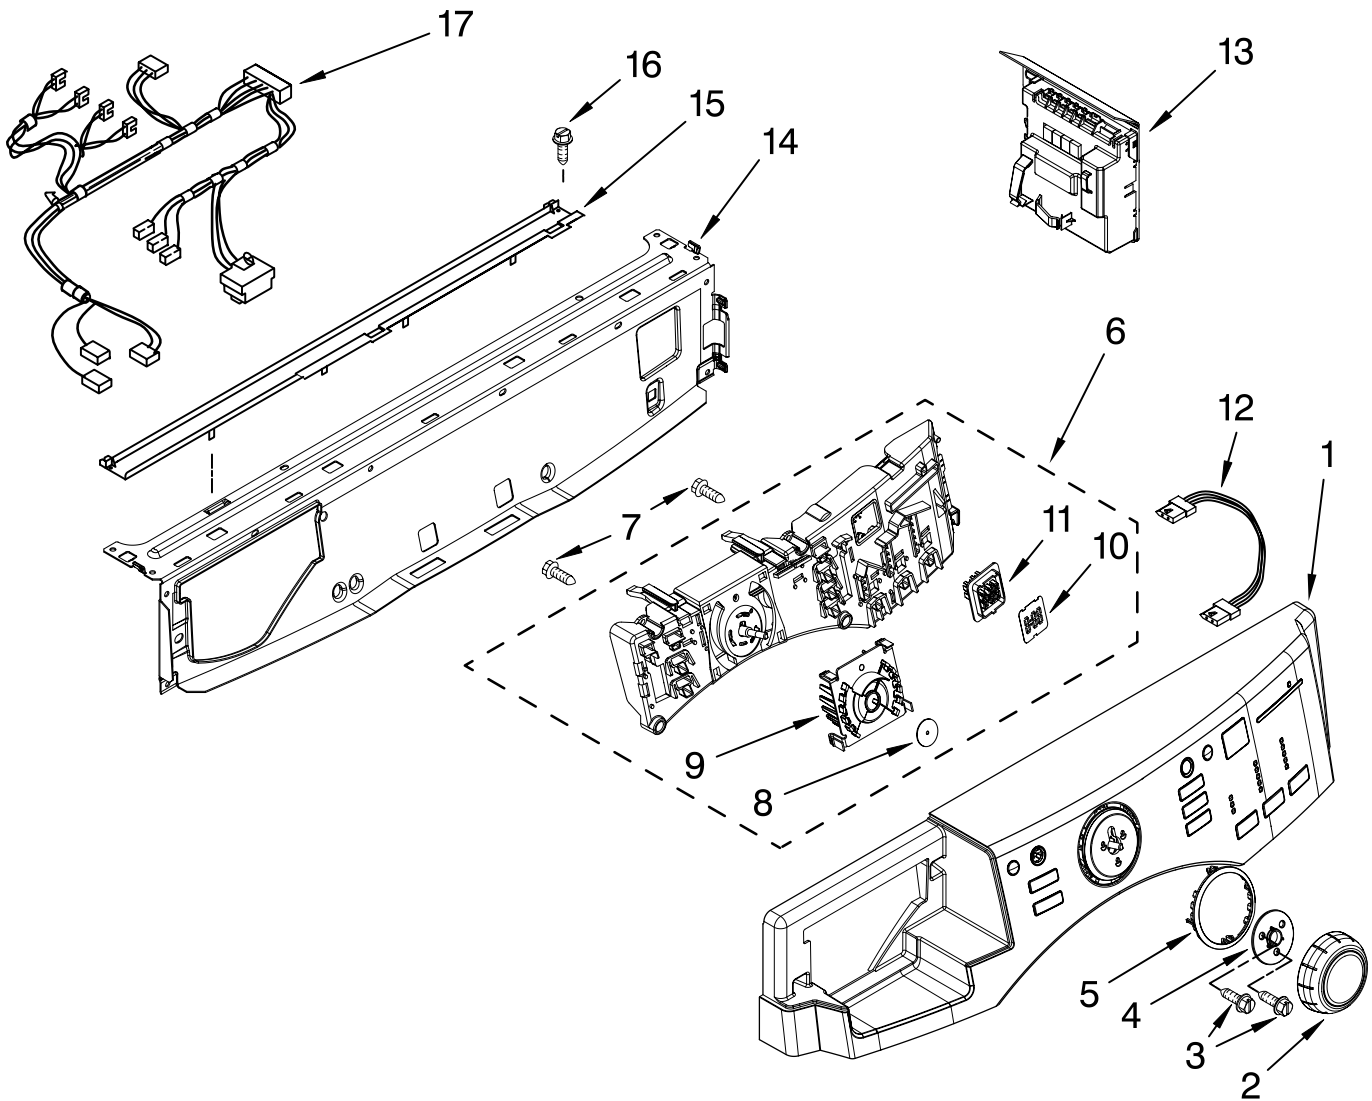

CONTROL PANEL PARTS

For Model: MHWE950WW00
(White)

Illus. No.	Part No.	DESCRIPTION
1	W10297051	Panel-Control
2	W10248116	Knob, Control (Includes Item 5)
3	8181758	Screw
4	W10248117	Bushing, Knob
5	W10248122	Light Guide, Cycle
6	W10283516	User Interface
7	8181661	Screw

Illus. No.	Part No.	DESCRIPTION
8	W10248120	Seal, User Interface
9	W10248121	Light Guide-Cycle, Internal
10	W10248118	Foil-Display
11	W10248119	Light Guide-Display

Illus. No.	Part No.	DESCRIPTION
12	W10283465	Harness, Wiring (User Interface)
13	W10283519	Microcomputer, Machine Control
14	8183203	Brace, Front Top
15	8183204	Channel, Water
16	8181756	Screw
17	W10283457	Harness, Wiring (Upper Main)

FOR ORDERING INFORMATION REFER TO PARTS PRICE LIST