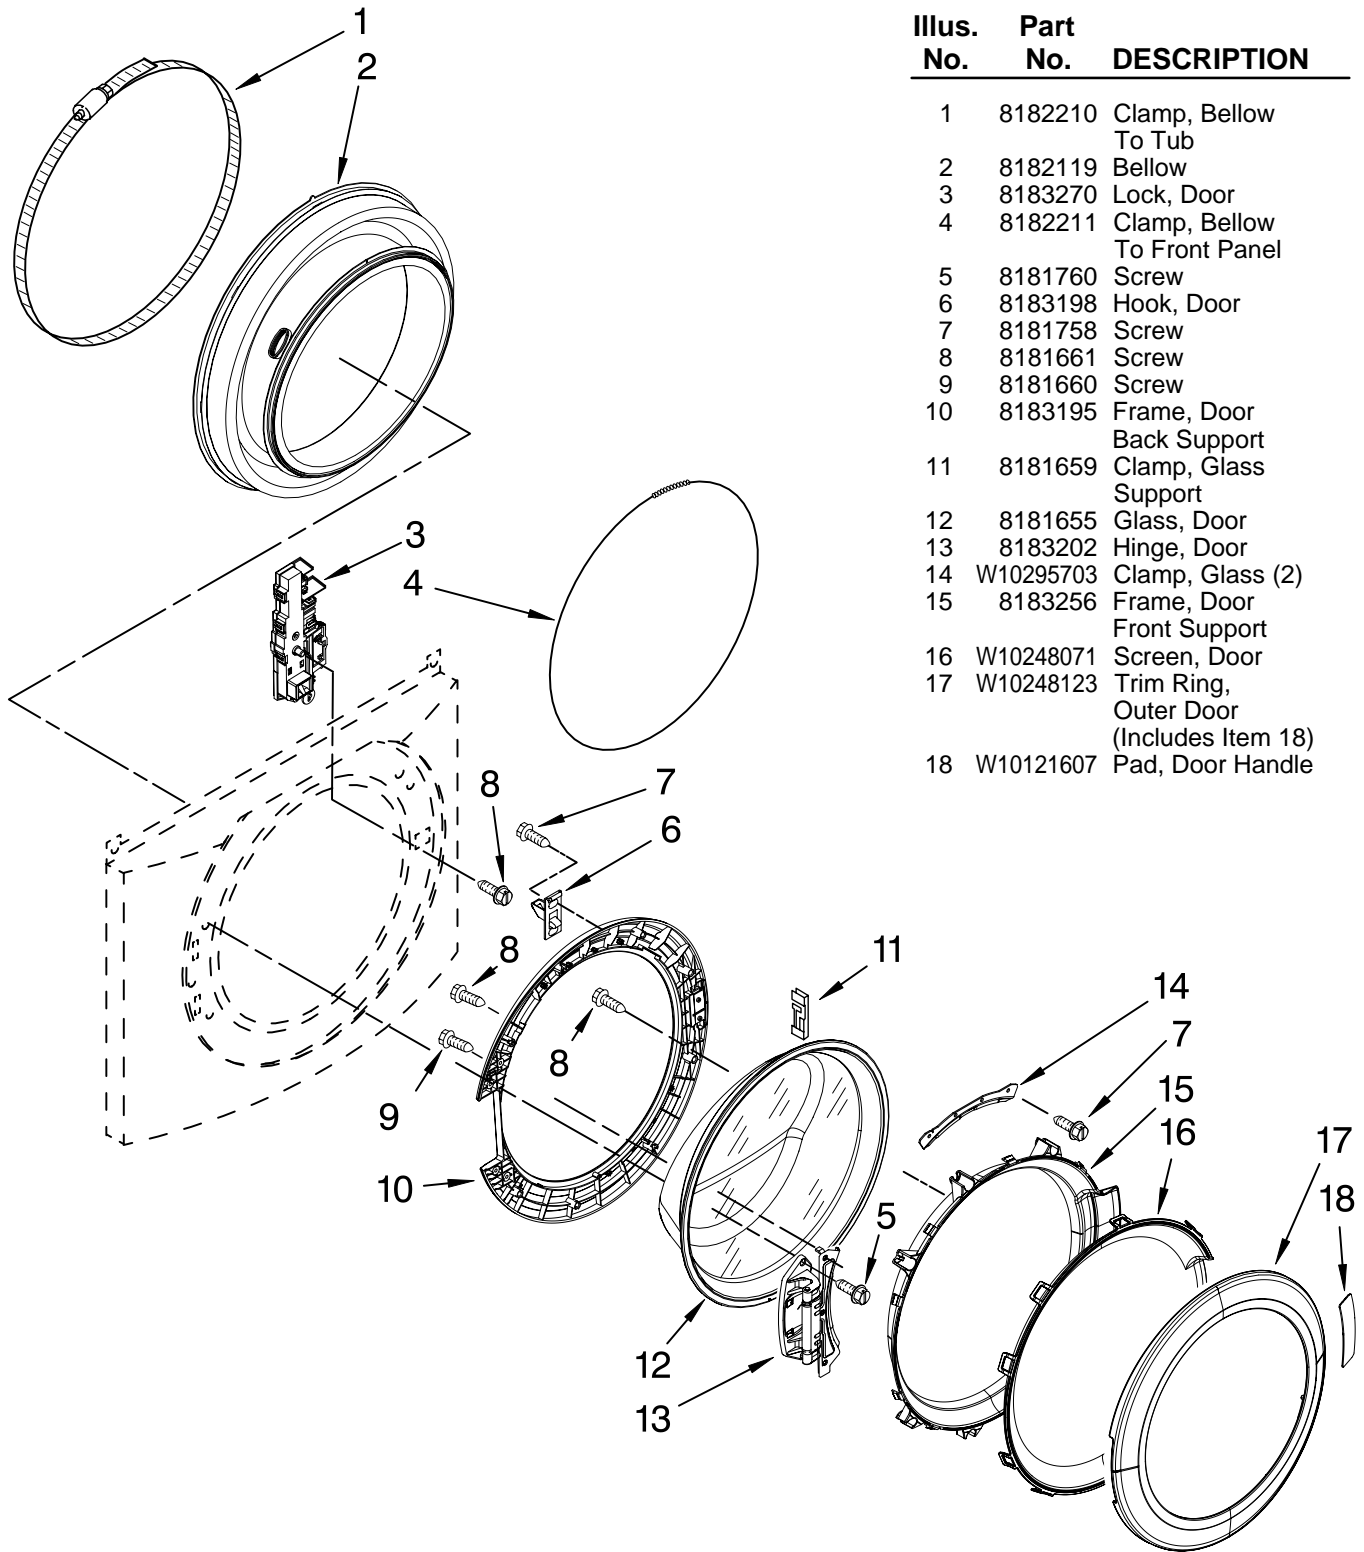

DOOR AND LATCH PARTS

For Model: MHWE950WW00
(White)

Illus. No.	Part No.	DESCRIPTION
1	8182210	Clamp, Bellow To Tub
2	8182119	Bellow
3	8183270	Lock, Door
4	8182211	Clamp, Bellow To Front Panel
5	8181760	Screw
6	8183198	Hook, Door
7	8181758	Screw
8	8181661	Screw
9	8181660	Screw
10	8183195	Frame, Door Back Support
11	8181659	Clamp, Glass Support
12	8181655	Glass, Door
13	8183202	Hinge, Door
14	W10295703	Clamp, Glass (2)
15	8183256	Frame, Door Front Support
16	W10248071	Screen, Door
17	W10248123	Trim Ring, Outer Door (Includes Item 18)
18	W10121607	Pad, Door Handle

FOR ORDERING INFORMATION REFER TO PARTS PRICE LIST