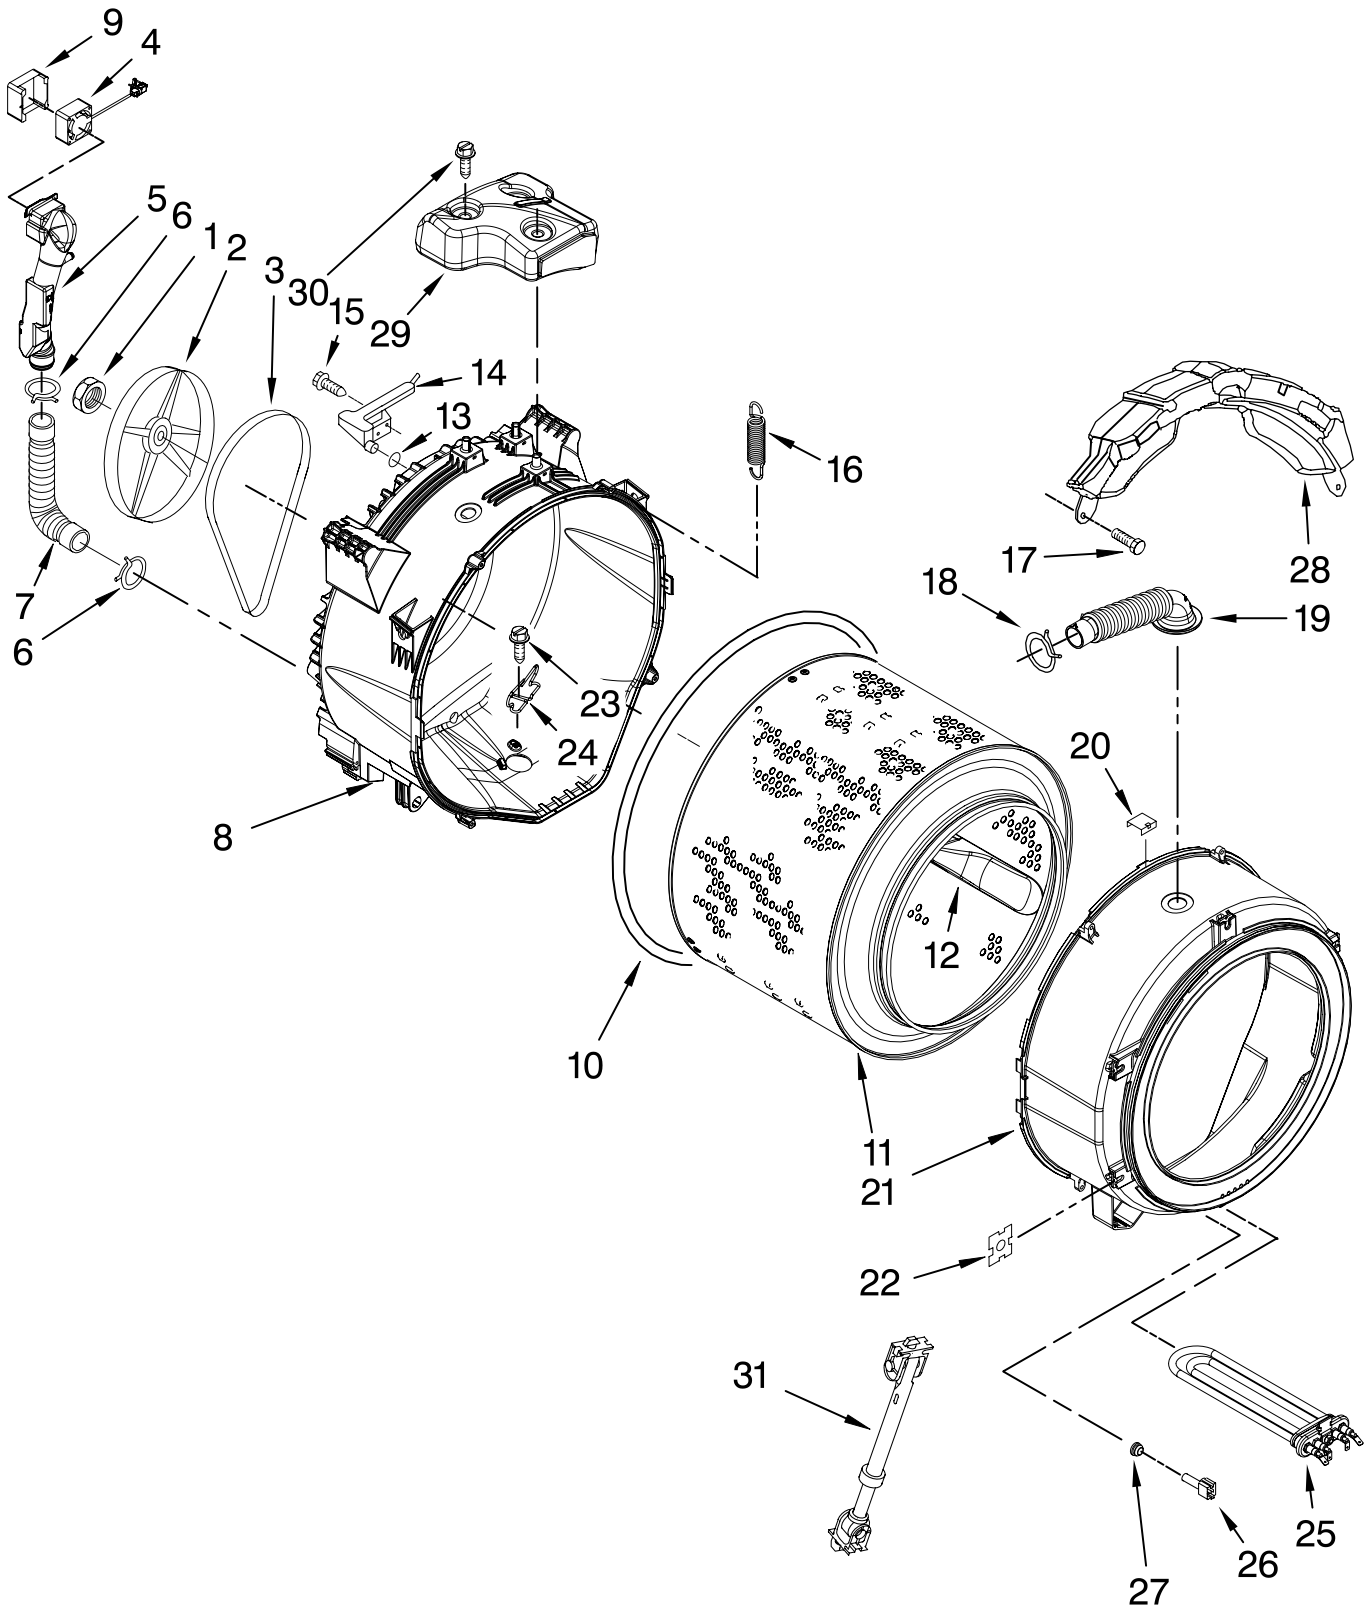

TUB AND BASKET PARTS

For Model: MHWE950WW00
(White)

FOR ORDERING INFORMATION REFER TO PARTS PRICE LIST

TUB AND BASKET PARTS

For Model: MHWE950WW00
(White)

Illus. No.	Part No.	DESCRIPTION
1	W10283361	Nut, Pulley
2	8182650	Pulley
3	W10248068	Belt
4	W10283362	Fan, Active Ventilation
5	W10283265	Pipe, Ventilation
6	W10208156	Clamp
7	8181743	Hose, Exhaust
8	W10283358	Tub, Rear (Includes Items 10, 22, 23 & 24)
9	W10283366	Support, Ventilation Fan
10	8181673	Gasket, Tub
11	W10283352	Basket
12	W10283356	Baffle, Tub
13	W10250553	O-Ring
14	8181731	Airtrap
15	8181785	Screw
16	8182814	Spring, Suspension
17	8181647	Bolt, Front Counterweight (3)
18	8181742	Clamp, Hose
19	8183187	Hose, Exhaust
20	8181667	Clamp, Tub
21	W10250568	Tub, Front (Includes Items 10 & 22)
22	8182512	Nut, Push-In
23	8182214	Screw
24	W10250572	Bracket, Heater Support
25	W10249844	Heater-Steamer
26	8181705	NTC
27	8181829	Seal, NTC
28	8181645	Counterweight, Front
29	W10283355	Counterweight, Rear
30	W10283359	Screw, Rear Counterweight (3)
31	8182812	Shock Absorber (4)