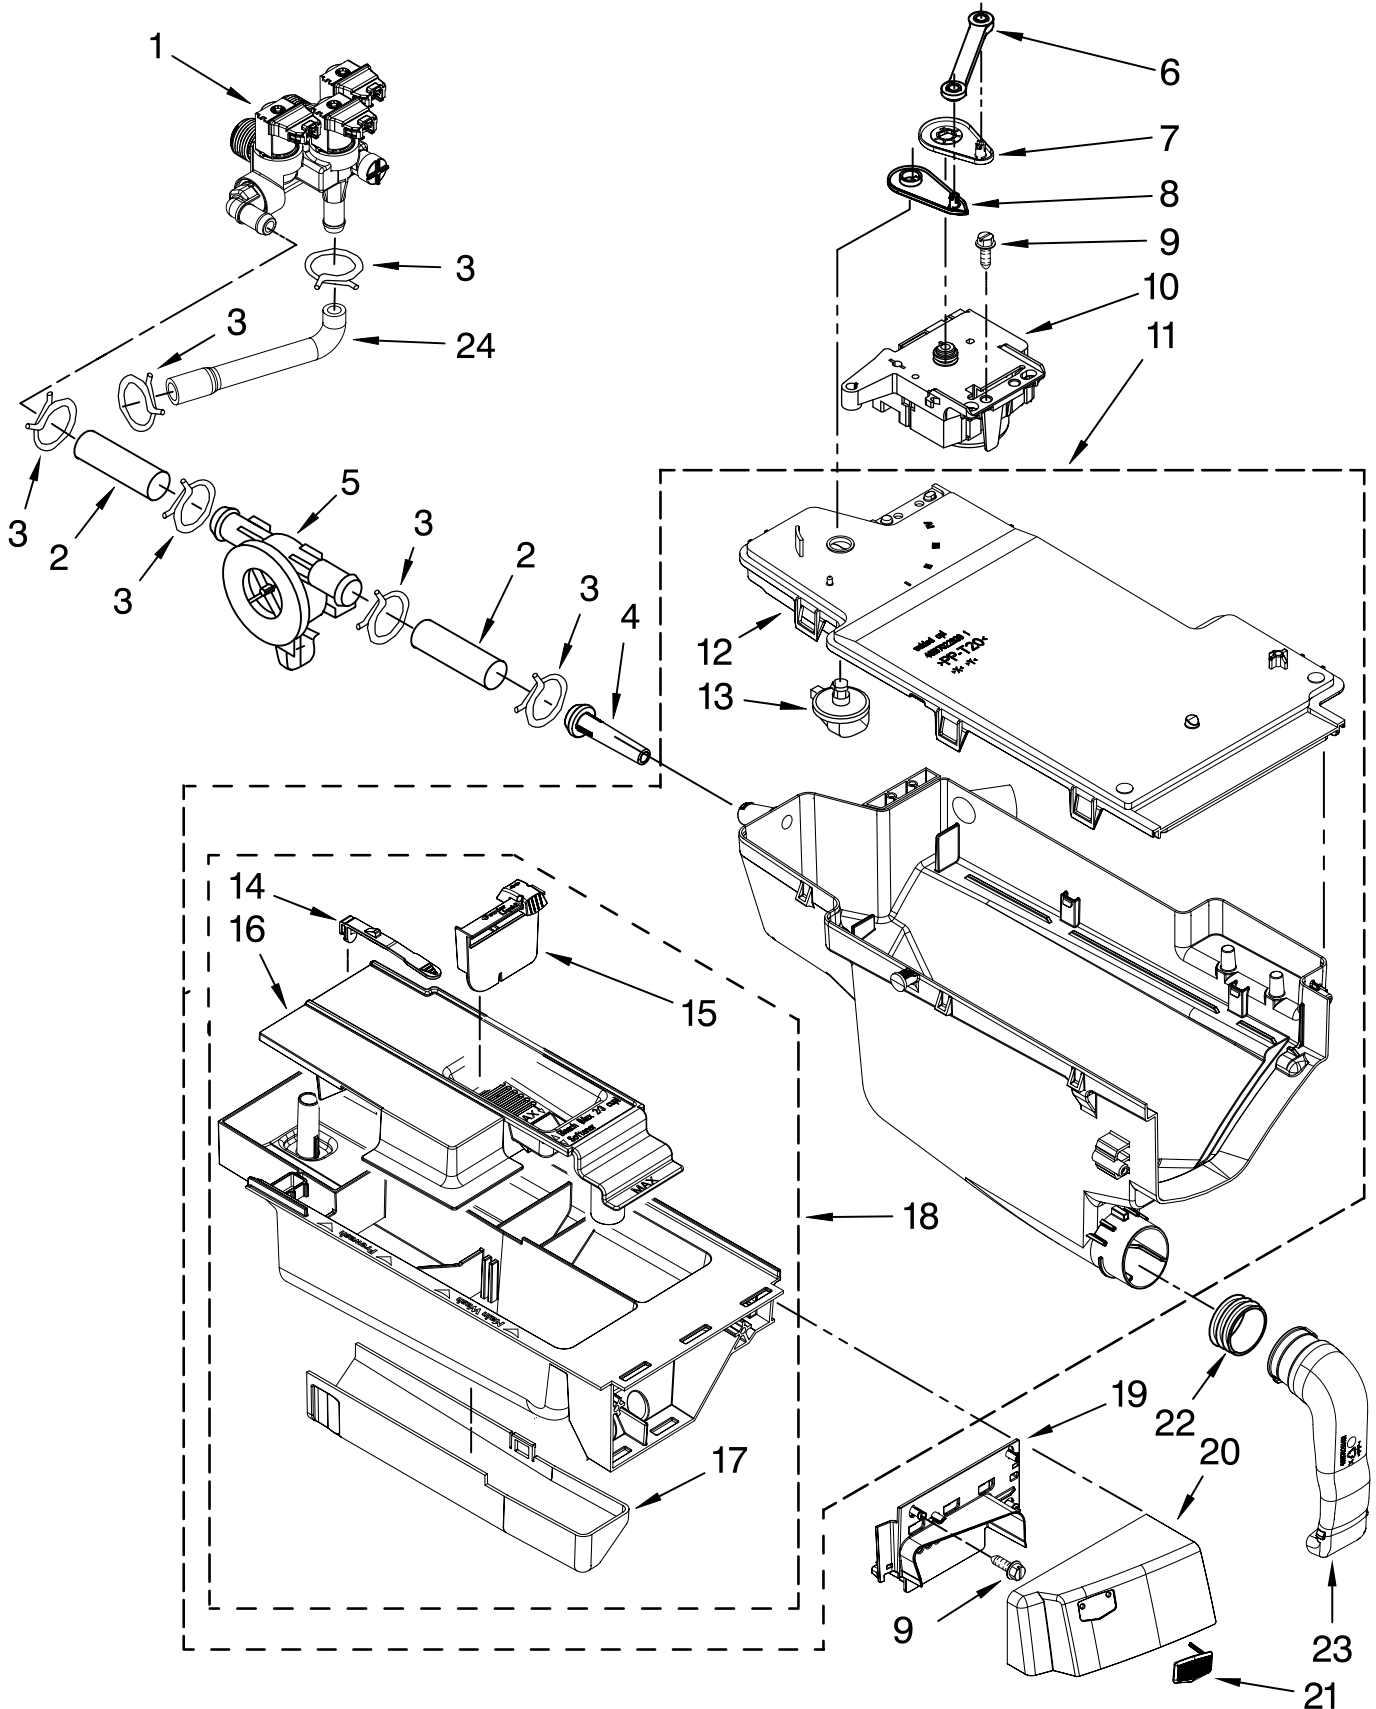

DISPENSER PARTS

For Model: MHWE950WW00
(White)

FOR ORDERING INFORMATION REFER TO PARTS PRICE LIST

DISPENSER PARTS

For Model: MHWE950WW00
(White)

Illus. No.	Part No.	DESCRIPTION
1	W10247306	Valve, Inlet
2	W10275565	Hose, Inlet Valve To Flowmeter (2)
3	8181751	Clamp, Hose (6)
4	8183181	Nozzle, Inlet
5	8181696	Flowmeter
6	8183183	Lever, Water Distribution
7	8183184	Cam, Actuator
8	W10161052	Lever, Connection
9	8181661	Screw
10	W10283468	Actuator
11	W10157759	Dispenser, Complete (Includes Item 8)
12	W10164400	Plate, Distribution
13	8181712	Nozzle, Distribution
14	8181721	Hook, Drawer
15	W10121596	Separator, With Selection Slider
16	W10157775	Syphon, Bleach/Softener
17	8183179	Cover, Detergent Drawer
18	W10157760	Drawer, Detergent (Complete)
19	W10248111	Bracket, Handle Fixation
20	W10297053	Handle, Drawer (Includes Items 19 & 21)
21	W10248108	Medallion
22	8181747	Seal
23	8181718	Tube, Dispenser To Bellow
24	W10247308	Hose, Inlet Valve To Vent Pipe