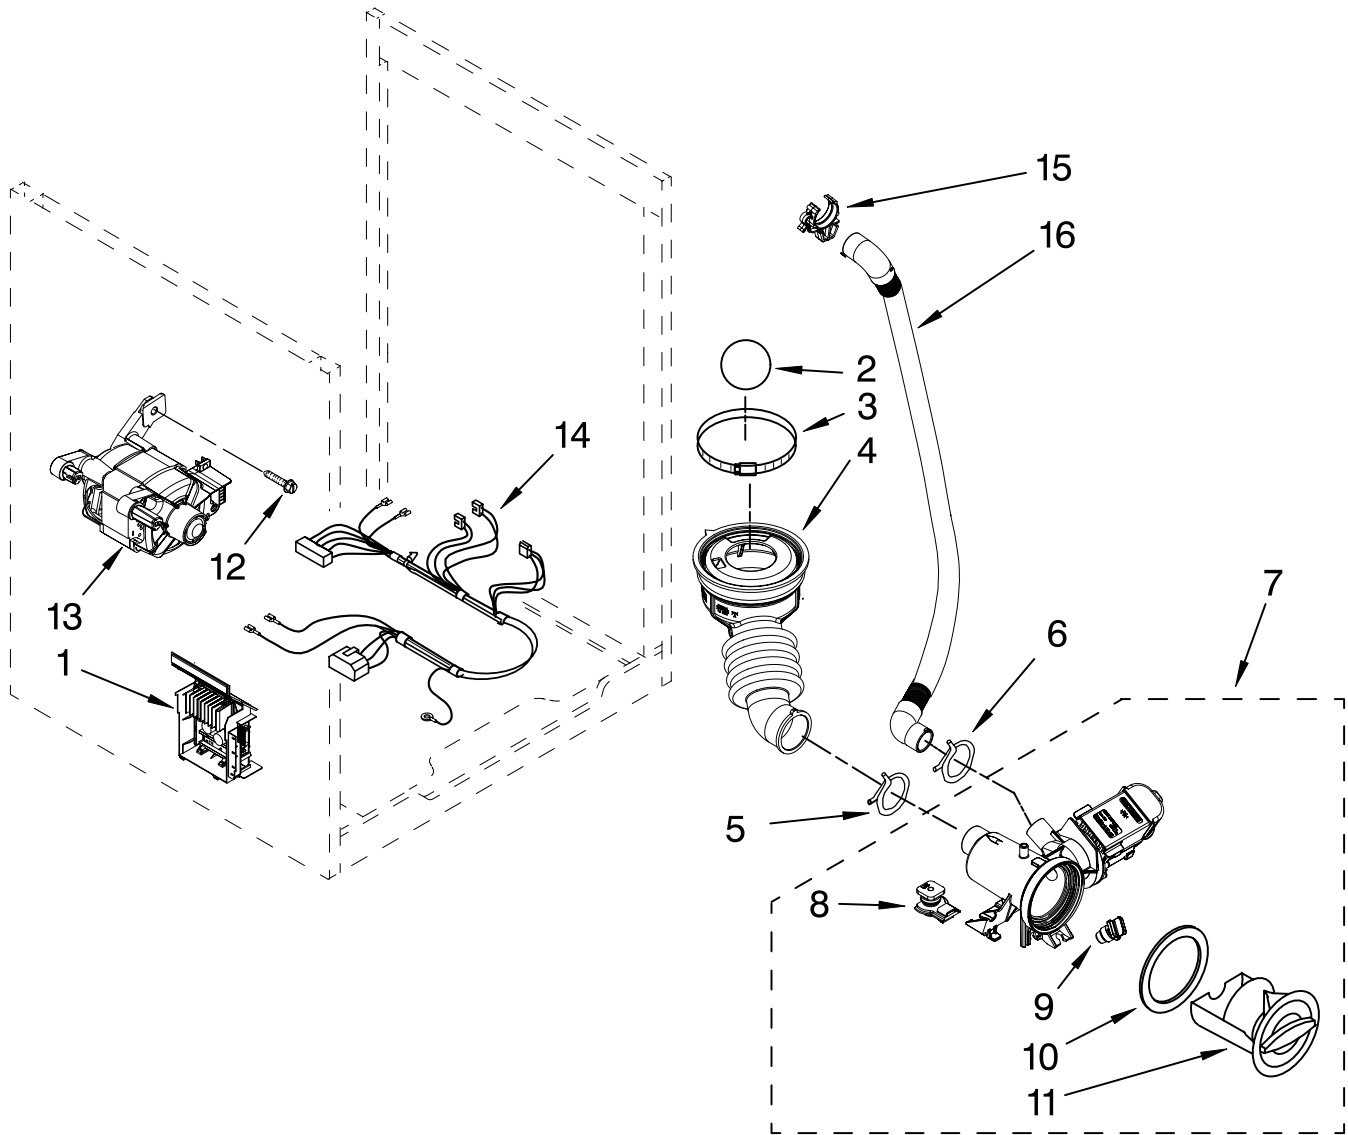

TUB AND BASKET PARTS

For Model: MHWE950WW00
(White)

FOR ORDERING INFORMATION REFER TO PARTS PRICE LIST

TUB AND BASKET PARTS

For Model: MHWE950WW00
(White)

Illus. No.	Part No.	DESCRIPTION
1	W10283361	Nut, Pulley
2	8182650	Pulley
3	W10248068	Belt
4	W10283362	Fan, Active Ventilation
5	W10283265	Pipe, Ventilation
6	W10208156	Clamp
7	8181743	Hose, Exhaust
8	W10283358	Tub, Rear (Includes Items 10, 22, 23 & 24)
9	W10283366	Support, Ventilation Fan
10	8181673	Gasket, Tub
11	W10283352	Basket
12	W10283356	Baffle, Tub
13	W10250553	O-Ring
14	8181731	Airtrap
15	8181785	Screw
16	8182814	Spring, Suspension
17	8181647	Bolt, Front Counterweight (3)
18	8181742	Clamp, Hose
19	8183187	Hose, Exhaust
20	8181667	Clamp, Tub
21	W10250568	Tub, Front (Includes Items 10 & 22)
22	8182512	Nut, Push-In
23	8182214	Screw
24	W10250572	Bracket, Heater Support
25	W10249844	Heater-Steamer
26	8181705	NTC
27	8181829	Seal, NTC
28	8181645	Counterweight, Front
29	W10283355	Counterweight, Rear
30	W10283359	Screw, Rear Counterweight (3)
31	8182812	Shock Absorber (4)

PUMP AND MOTOR PARTS

For Model: MHWE950WW00
(White)

Illus. No.	Part No.	DESCRIPTION
1	8183196	Motor Control Unit
2	W10121657	Ball
3	8181734	Clamp
4	8181732	Hose, Tub to Pump
5	8181753	Clamp
6	8181752	Clamp
7	8182821	Pump (Complete)
8	8182820	Grommet, Damper (Rear)