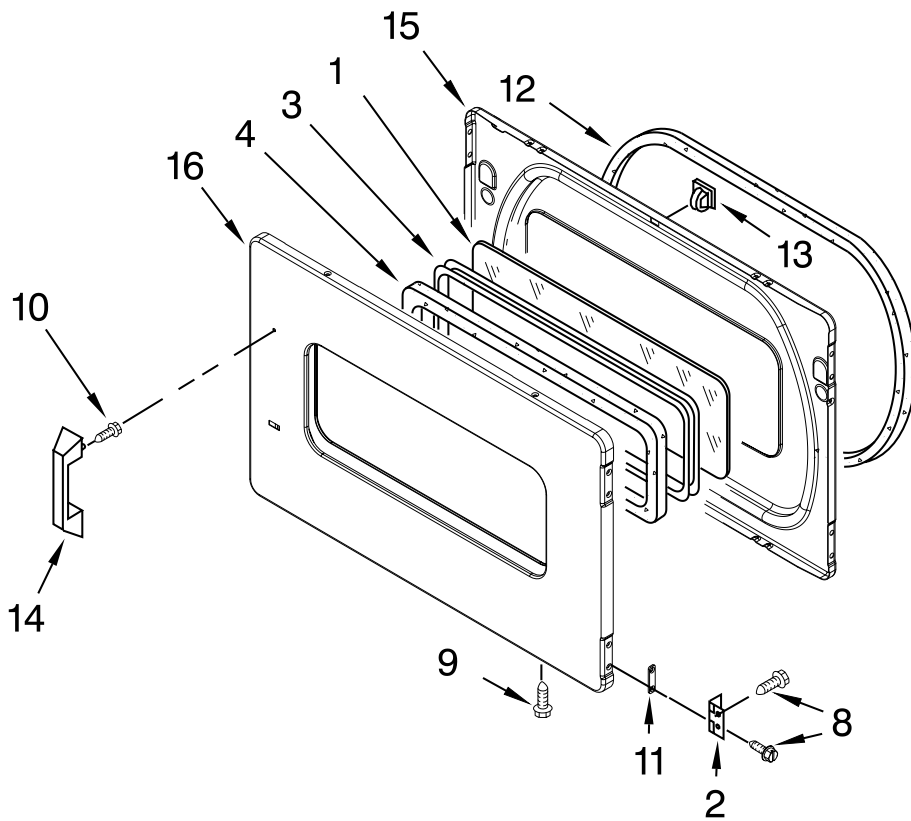

DOOR PARTS

For Model: MLG24PDAGW0
(White)

FOR ORDERING INFORMATION REFER TO PARTS PRICE LIST

DOOR PARTS

For Model: MLG24PDAGW0
(White)

Illus. No.	Part No.	DESCRIPTION
1	3392918	Window (Not Shown Part 3396122 Window Pack Includes Illus. 1 & 4)
2	W10279703	Hinge & Pin
3	3392914	Frame, Window
4	3392915	Gasket, Window
5	3389249	"U" Nut
6	W10205622	Inner Door
7	W10205649	Outer Door
8	W10080310	Screw
9	W10080300	Screw
10	W10080840	Screw
11	W10191265	Plug, Hinge Screw
12	3390735	Door Seal
13	3392538	Catch, Door Assembly
14	W10213202	Handle, Door
15	W10323063	Door, Inner
16	W10322548	Door, Outer
17	3389247	Hinge & Pin

YOUR MODEL WAS PRODUCED WITH TWO DIFFERENT
DOOR VARIATIONS. REFER TO
ART TO ENSURE CORRECT PART IS ORDERED.