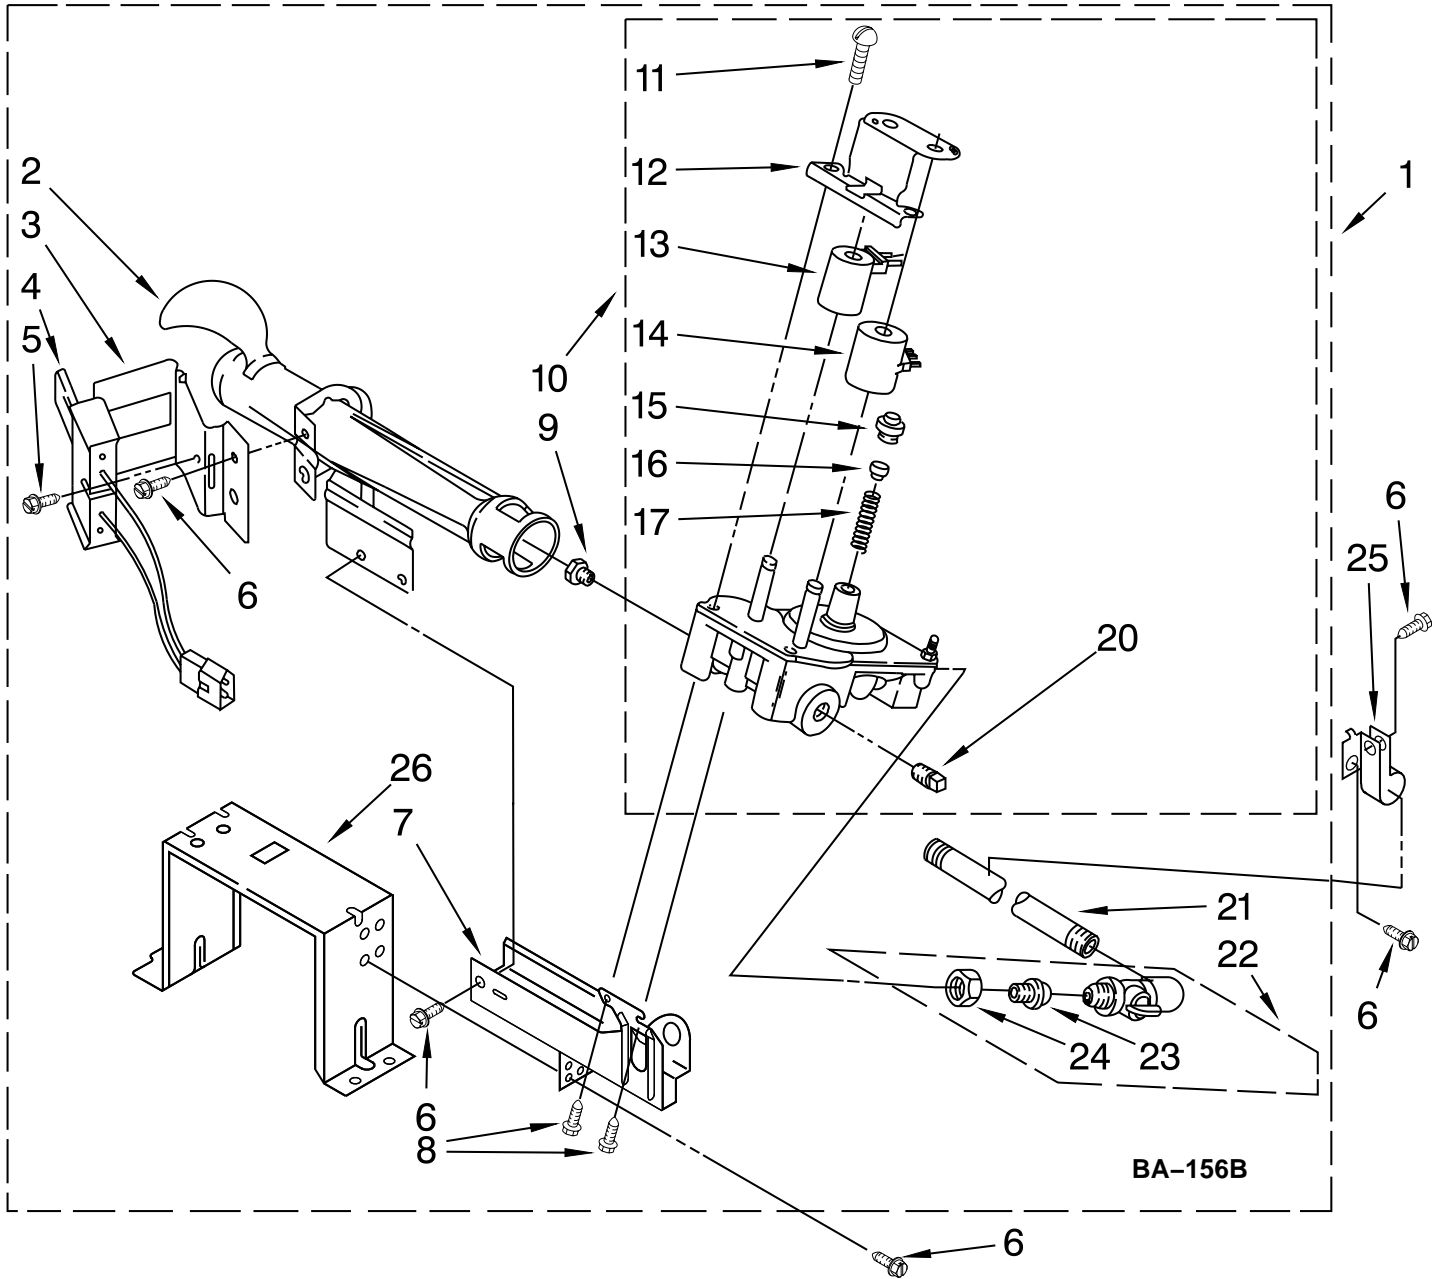

W10135231 BURNER ASSEMBLY

For Model: MLG24PDAGW0
(White)

USE WITH TYPE 1 – NATURAL, TYPE 2 – MIXED,
AND TYPE 4 – LIQUEFIED PROPANE AND BUTANE GASES

FOR ORDERING INFORMATION REFER TO PARTS PRICE LIST

W10135231 BURNER ASSEMBLY

For Model: MLG24PDAGW0
(White)

USE WITH TYPE 1 – NATURAL, TYPE 2 – MIXED,
AND TYPE 4 – LIQUEFIED PROPANE AND BUTANE GASES

Illus. No.	Part No.	DESCRIPTION
1	W10135231	Burner Assembly 60 Hz. (Type 1, 2 & 3) (White Rodgers)
2	688617	Tube, Burner
3	694298	Bracket, Ignitor
4	686590	Ignitor
5	3393909	Screw & Washer (8–32 x 5/8)
6	343641	Screw, 10–16 x 1/2
7	3389871	Base, Burner
8	3387057	Screw, 10–16 x 1/2
9		Orifice, Burner
	234870	Type 1
	234868	Type 2
10	W10141728	Valve, Gas 60 Hz. (Complete)
11	694421	Screw, 8–32 x 1/2
12	694538	Bracket, Coil
13	694540	Coil, 60 Hz. (2 Terminal) (Main)
14	694539	Coil, 60 Hz. (Split) (3 Terminal) (Pilot Position)
15	694424	Leak, Limiter
16	694423	Screw, Regulator Adjustment
17	694422	Spring, Regulator
20	239822	Plug, Pipe
21	W10110395	Pipe, Gas Supply
22	697441	Valve & Union Shut-Off
23	3393767	Pipe, Tail
24	233076	Nut, Compression
25	3387561	Clamp, Pipe
26	3389889	Bracket, Support

Following Parts Not Illustrated

W10436933 Conversion Kit
(Type 1 and 2)
to Type (4) L.P.G.

BA-156B