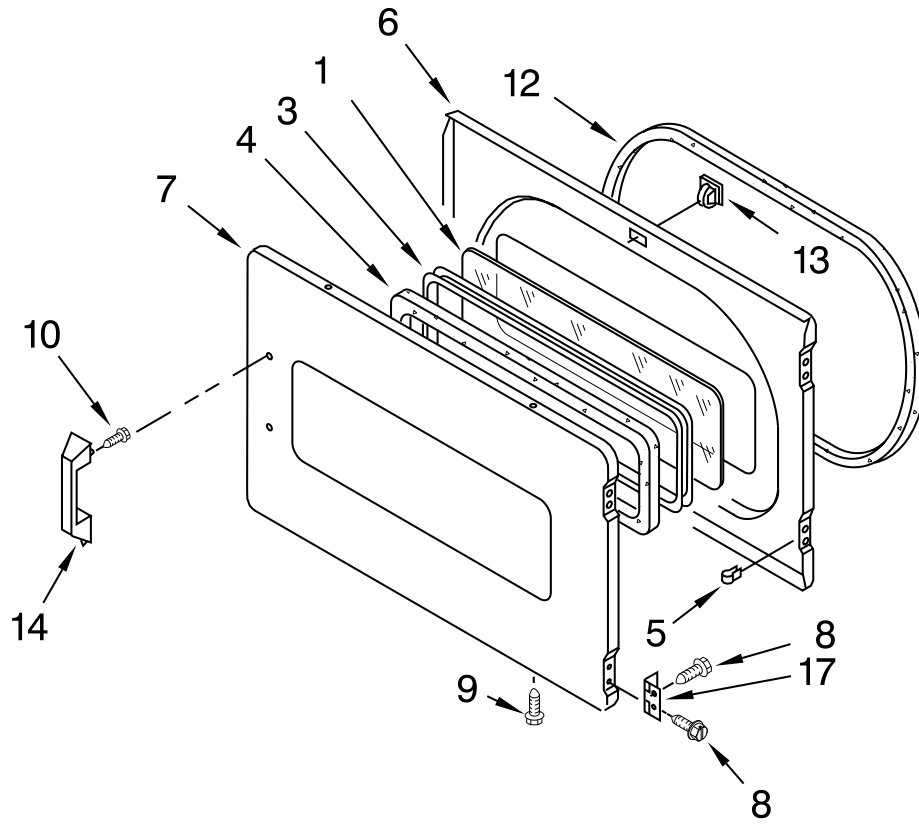

DOOR PARTS

For Model: MLG24PDAGW0
(White)

FOR ORDERING INFORMATION REFER TO PARTS PRICE LIST

DOOR PARTS

For Model: MLG24PDAGW0
(White)

Illus. No.	Part No.	DESCRIPTION
1	3392918	Window (Not Shown Part 3396122 Window Pack Includes Illus. 1 & 4)
2	W10279703	Hinge & Pin
3	3392914	Frame, Window
4	3392915	Gasket, Window
5	3389249	"U" Nut
6	W10205622	Inner Door
7	W10205649	Outer Door
8	W10080310	Screw
9	W10080300	Screw
10	W10080840	Screw
11	W10191265	Plug, Hinge Screw
12	3390735	Door Seal
13	3392538	Catch, Door Assembly
14	W10213202	Handle, Door
15	W10323063	Door, Inner
16	W10322548	Door, Outer
17	3389247	Hinge & Pin

YOUR MODEL WAS PRODUCED WITH TWO DIFFERENT
DOOR VARIATIONS. REFER TO
ART TO ENSURE CORRECT PART IS ORDERED.