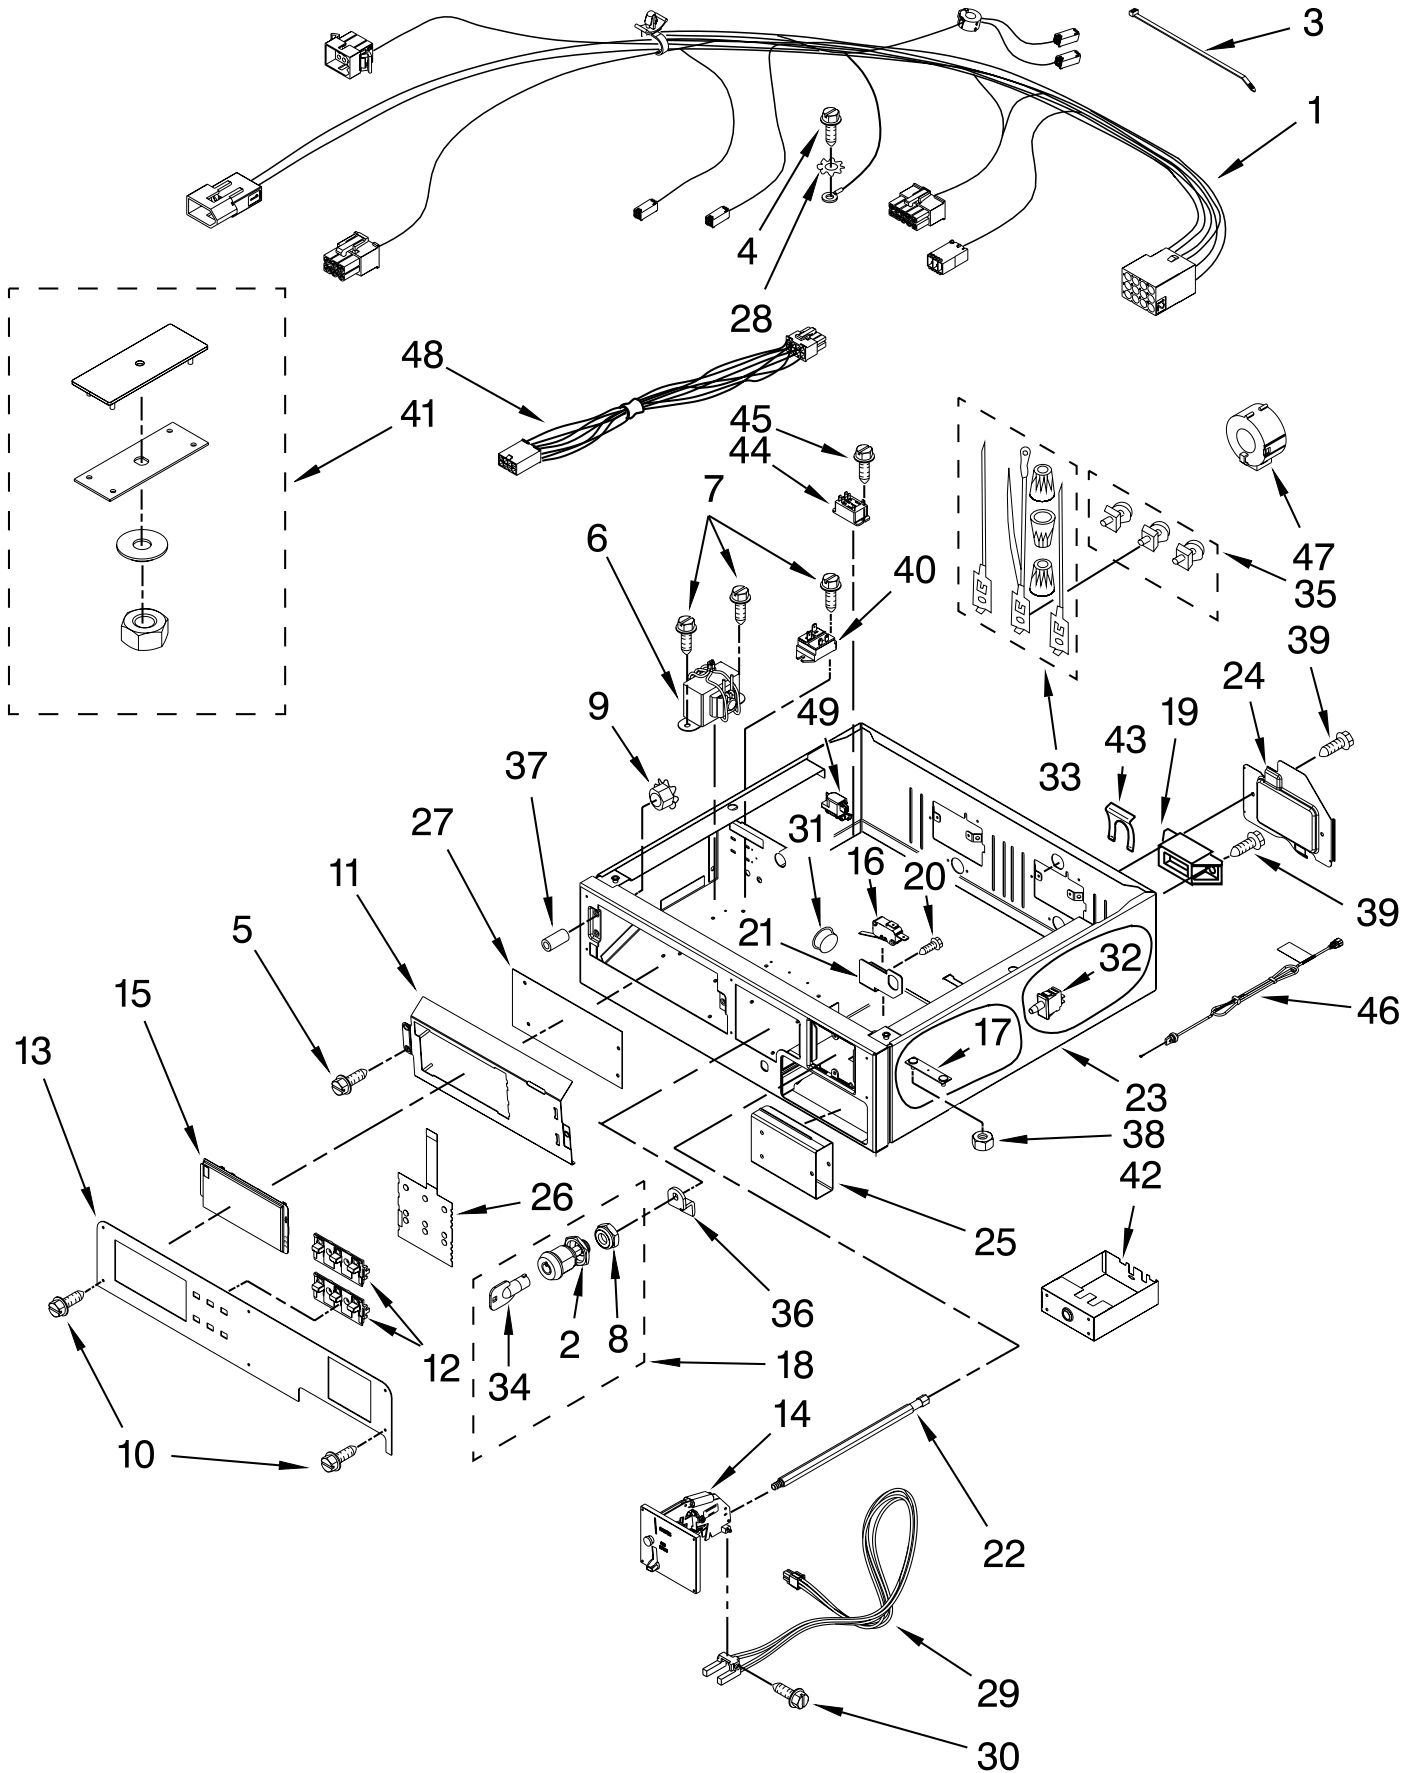

CONTROL PANEL AND SEPARATOR PARTS

For Model: MLG24PDAGW0
(White)

FOR ORDERING INFORMATION REFER TO PARTS PRICE LIST

CONTROL PANEL AND SEPARATOR PARTS

For Model: MLG24PDAGW0
(White)

Illus. No.	Part No.	DESCRIPTION	Illus. No.	Part No.	DESCRIPTION	Illus. No.	Part No.	DESCRIPTION
1	W10169697	Harness, Collar	22	W10137319	Bolt, 10-32 x 6.06	35	279393	Terminal-Block Screw Kit (For Terminal Block
2	W10139762	Hex Nut, 3/4-27	23	W10159849	Collar	36	W10233256	Locking Cam
3	8529895	Tie, Cable	24	3396795	Cover, Terminal Block	37	W10133514	Standoff, Circuit Board
4	697776	Screw	25	W10133258	Vault-Body Assembly	38	W10080190	Nut, 3/8-16
5	W10140652	Screw	26	W10133278	Membrane Switch Assembly	39	W10080740	Screw
6	W10237957	Transformer 120 - 22.5 VAC	27	W10167611	Control Board	40	W10133335	Relay-Spt
7	W10080820	Screw	28	3390443	Retainer, Terminal	41	W10169579	Kit-Coin Box Security
8	W10177242	Hex-Nut 9/32 - 28	29	W10155927	Coin-Optic Sensor Assembly	42	W10133248	Coin Box
9	W10139046	Nut, 6-32	30	W10142655	Screw	43	694415	Strain-Relief
10	W10131119	Screw	31	W10165297	Snap Bushing	44	W10258680	Relay, Heater
11	W10163677	Plate, Control Mounting	32	W10133289	Switch, Vault & Service Door	45	W10080700	Screw
12	W10131113	Push Button	33	279318	Terminal Brass Tinned (3) (Includes Item. 35)	46	W10167642	Cord, Power (Parts Not Shown)
13	W10135192	Facia Console	34	W10140858	Key, Access Door		W10153836	10A Cord Lock 10A Cord Adapter
14	W10133242	Coin Drop Assembly					W10223804	Australian
15	W10133268	Cover, Display					W10223809	European
16	W10133281	Switch, Service Access					W10223807	British
17	W10159907	Mounting Strap Assembly				47	3407172	Choke-Harness
18	W10133264	Lock Assembly				48	W10111027	Jumper, Transformer
19	3397659	Terminal-Block				49	W10189038	RFI Filter CPL (Export)
20	3400408	Screw						
21	W10160652	Bracket-Switch						