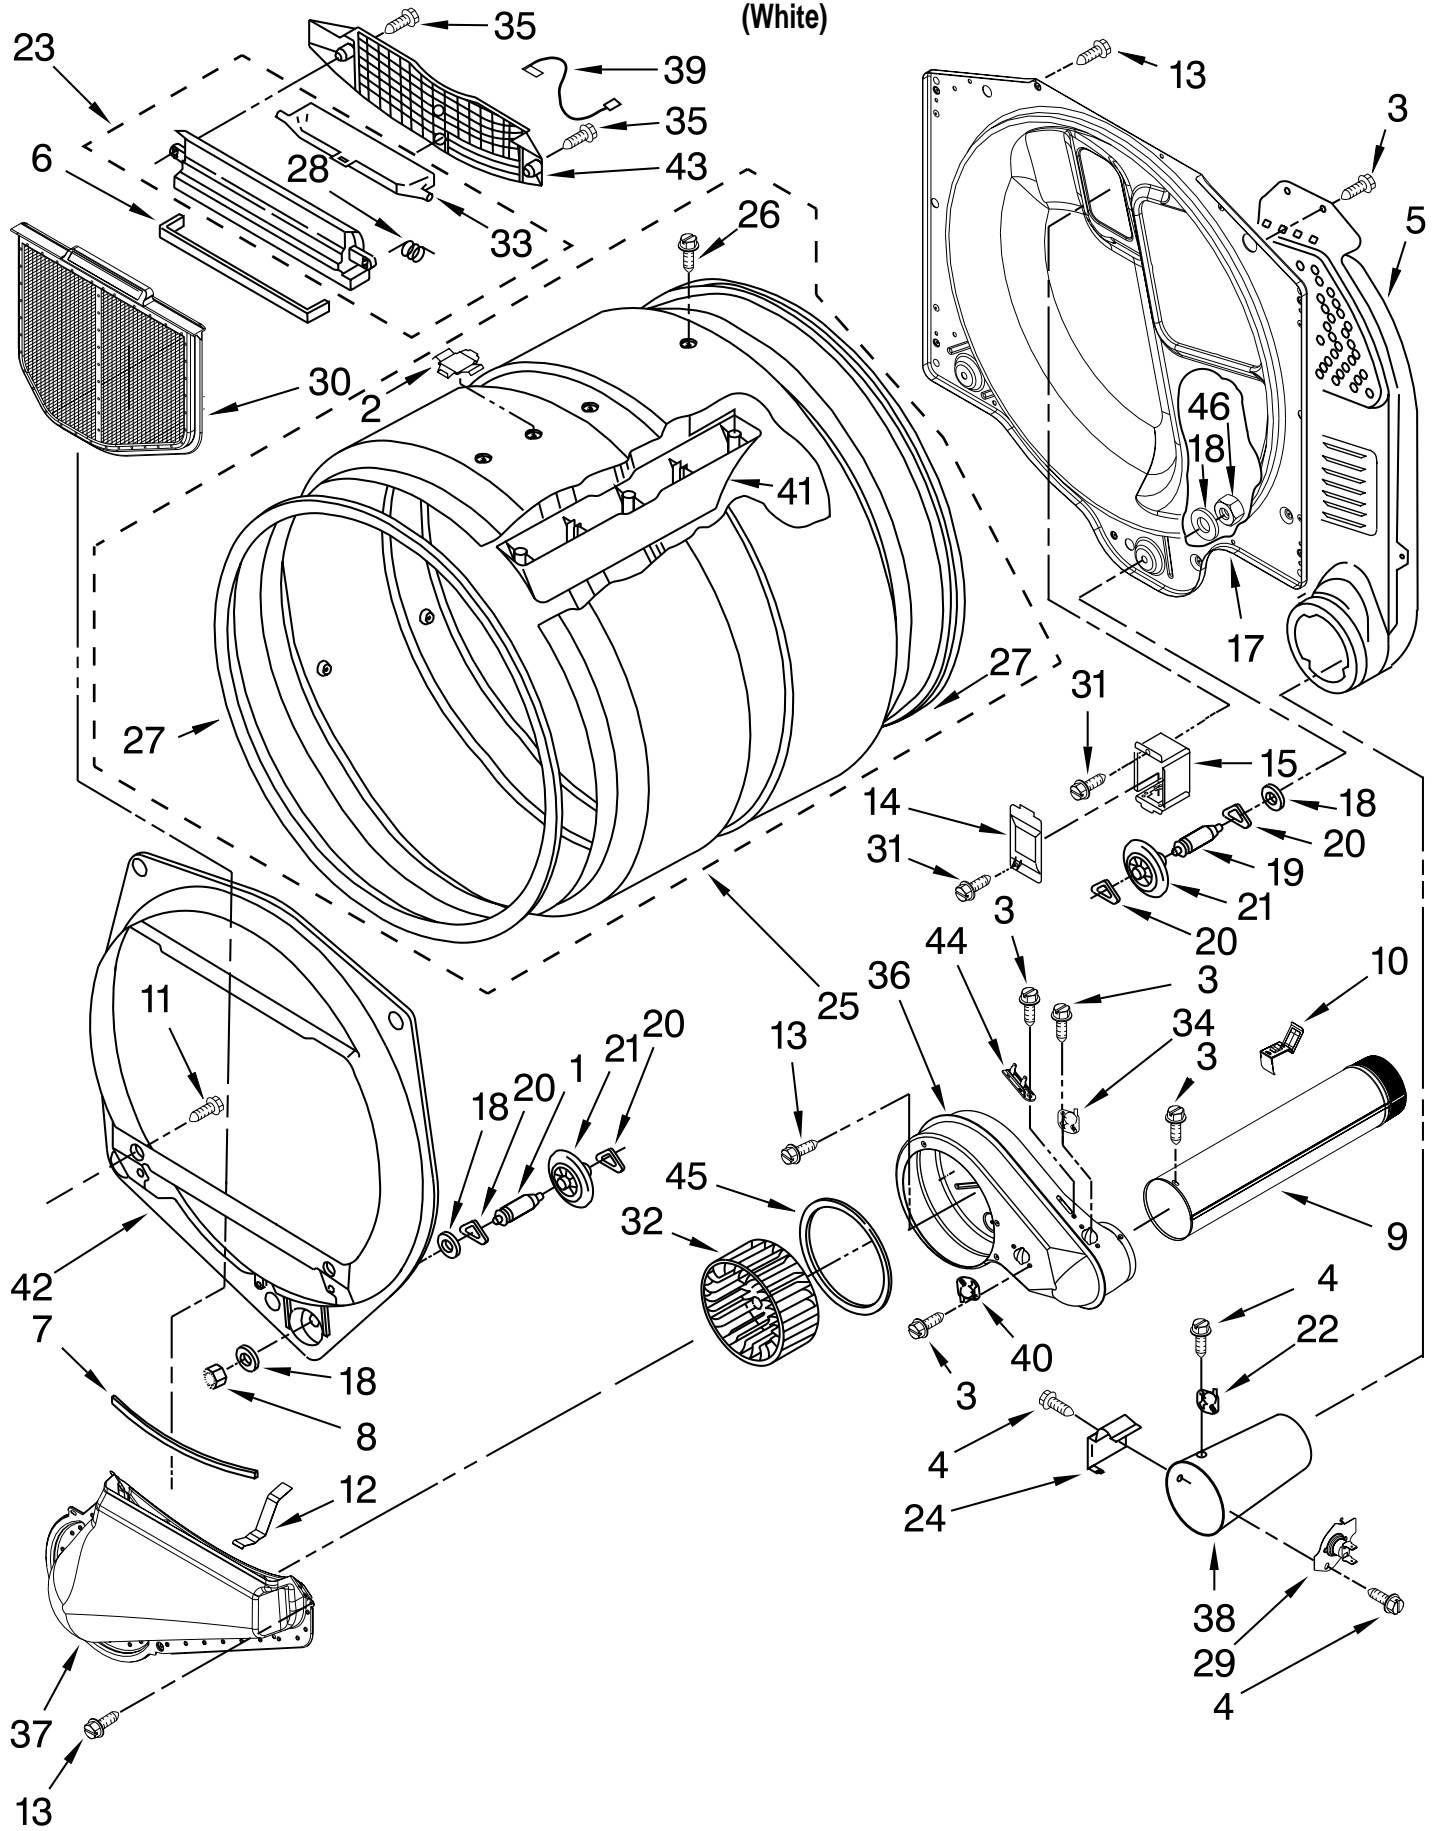

UPPER AND LOWER BULKHEAD PARTS

For Model: MLG24PDAGW0
(White)

FOR ORDERING INFORMATION REFER TO PARTS PRICE LIST

UPPER AND LOWER BULKHEAD PARTS

For Model: MLG24PDAGW0
(White)

Illus. No.	Part No.	DESCRIPTION	Illus. No.	Part No.	DESCRIPTION	Illus. No.	Part No.	DESCRIPTION
1	8575324	Shaft, R.H. Thread	17	8520836	Bulkhead, Rear	31	487909	Screw
2	W10128544	Drum, Caplug	18	W10080960	Washer, Support	32	W10168564	Wheel, Blower
3	W10080820	Screw	19	8575325	Shaft, L.H. Thread	33	W10181925	Door, Lint Screen
4	W10080280	Screw	20	690997	Ring, Tri	34	W10194158	Thermostat, 140°F Cycling
5	3394346	Air Duct Assembly	21	8536973	Roller, Support	35	3387230	Screw
6	697813	Foam-Seal	22	W10206703	Thermostat 255°F High Limit	36	W10119255	Housing, Blower
7	697814	Seal, Drum Front	23	W10181928	Housing, Outlet	37	8066168	Lint Duct Assembly
8	W10080210	Nut, 3/8 x 16 (R.H.)	24	338906	Sensor, Radiant	38	8573824	Funnel, Burner
9	W10121167	Exhaust Pipe	25	8528998	Drum Complete	39	3401707	Wire, Jumper
10	8572105	Clip, Exhaust	26	W10219342	Screw	40	W10206206	Thermostat 155° Electronic
11	W10080590	Screw	27	W10166807	Seal, Drum	41	697693	Baffle, Drum
12	8066208	Clip-Spring	28	3394986	Spring, Lint Screen	42	697557	Bulkhead, Front
13	W10080700	Screw	29	W10181549	Thermal-Cutoff	43	W10181926	Grille, Outlet
14	3402841	Lens, Drum Light	30	W10049370	Lint Screen	44	3392519	Thermal Fuse
15	8578825	Bracket, Drum Light				45	W10181918	Foam-Seal
						46	W10080190	Nut, 3/8-16 (L.H.)