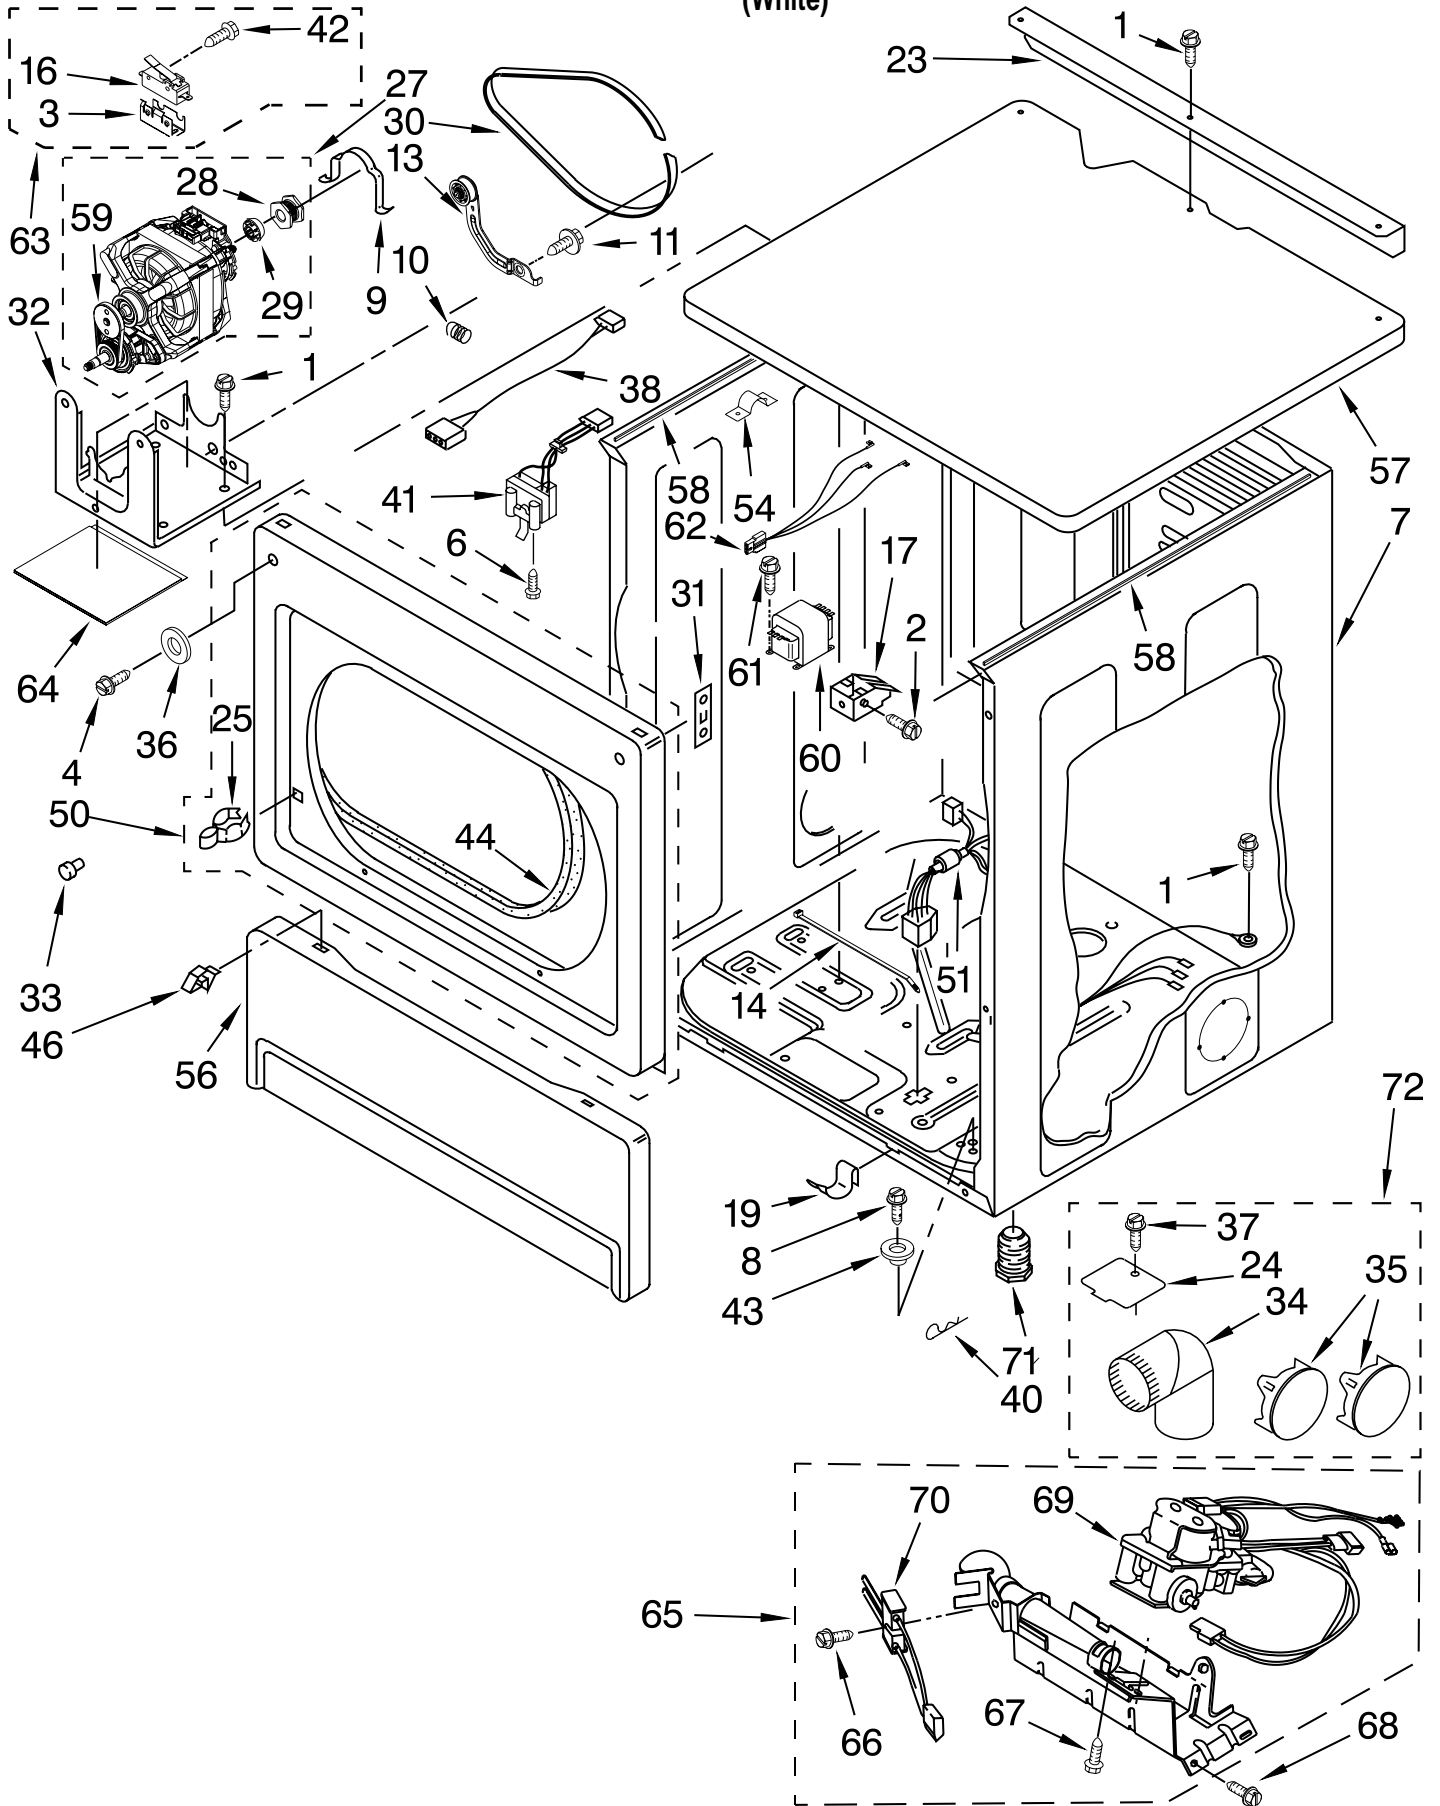

UPPER CABINET AND FRONT PANEL PARTS

For Model: MLG24PDAGW0
(White)

FOR ORDERING INFORMATION REFER TO PARTS PRICE LIST

UPPER CABINET AND FRONT PANEL PARTS

For Model: MLG24PDAGW0
(White)

Illus. No.	Part No.	DESCRIPTION	Illus. No.	Part No.	DESCRIPTION	Illus. No.	Part No.	DESCRIPTION
1	W10080700	Screw	31	3390902	Clip, Door Hinge	59	3405160	Belt, Poly V
2	W10223793	Screw	32	W10135695	Bracket, Motor	60	3977633	Autotransformer
3	8564011	Bracket-Switch	33	693152	Bumper	61	W10080740	Screw
4	3400077	Screw	34	279731	4"-90° Elbow	62	W10190549	Jumper, Transformer
6	W10080540	Screw	35	49252	Plug-Multivent	63	W10259136	Assembly, Switch
7	3978859	Cabinet (Upper)	36	W10223794	Washer	64	W10212660	Sound Pad, Motor
8	W10223796	Screw	37	488729	Screw	65	W10096909	Burner Assembly 50 Hz. (Refer To Page 12 & 13 for Further Breakdown)
9	660658	Clamp, Motor	38	W10231861	Jumper, Door Switch	66	W10080730	Screw
10	3387374	Spring, Idler	40	W10117347	Cotter Pin	67	W10080320	Screw
11	3389420	Retainer, Idler	41	W10237959	Switch, Leaded Door	68	W10080630	Screw
13	W10141380	Idler Assembly	42	3400934	Assembly, Screw & Insulator	69	686590	Ignitor
14	8529895	Tie Cable	43	3389233	Bushing	70	8281918	Valve Gas 50 Hz. (Complete)
16	8564010	Assembly, Switch & Actuator	44	3387242	Seal, Front Panel	71	689172	Foot, Dryer Plastic
17	3391846	Clip, Front Panel	46	3388229	Retainer	Optional Parts Not Included		
19	297092	Clip	50	W10234293	Upper Front Panel	Dryer Exhaust Kit (For Side & Bottom Venting)		
23	3979115	Bracket, Angle	51	W10111035	Harness (Upper)	72 279818 White		
24	3394331	Plate, Cover (Bottom Exhaust)	54	98997	Clip			
25	W10080240	Strike, Door	56	697215	Panel, Toe (Includes Illus. 33)			
27	W10142402	Motor Assembly 50 Hz.	57	3389351	Top (Upper)			
28	W10167237	Pulley	58	8318396	Foam-Seal			
29	3393657	Restraint, Belt						
30	W10131172	Belt, Drive