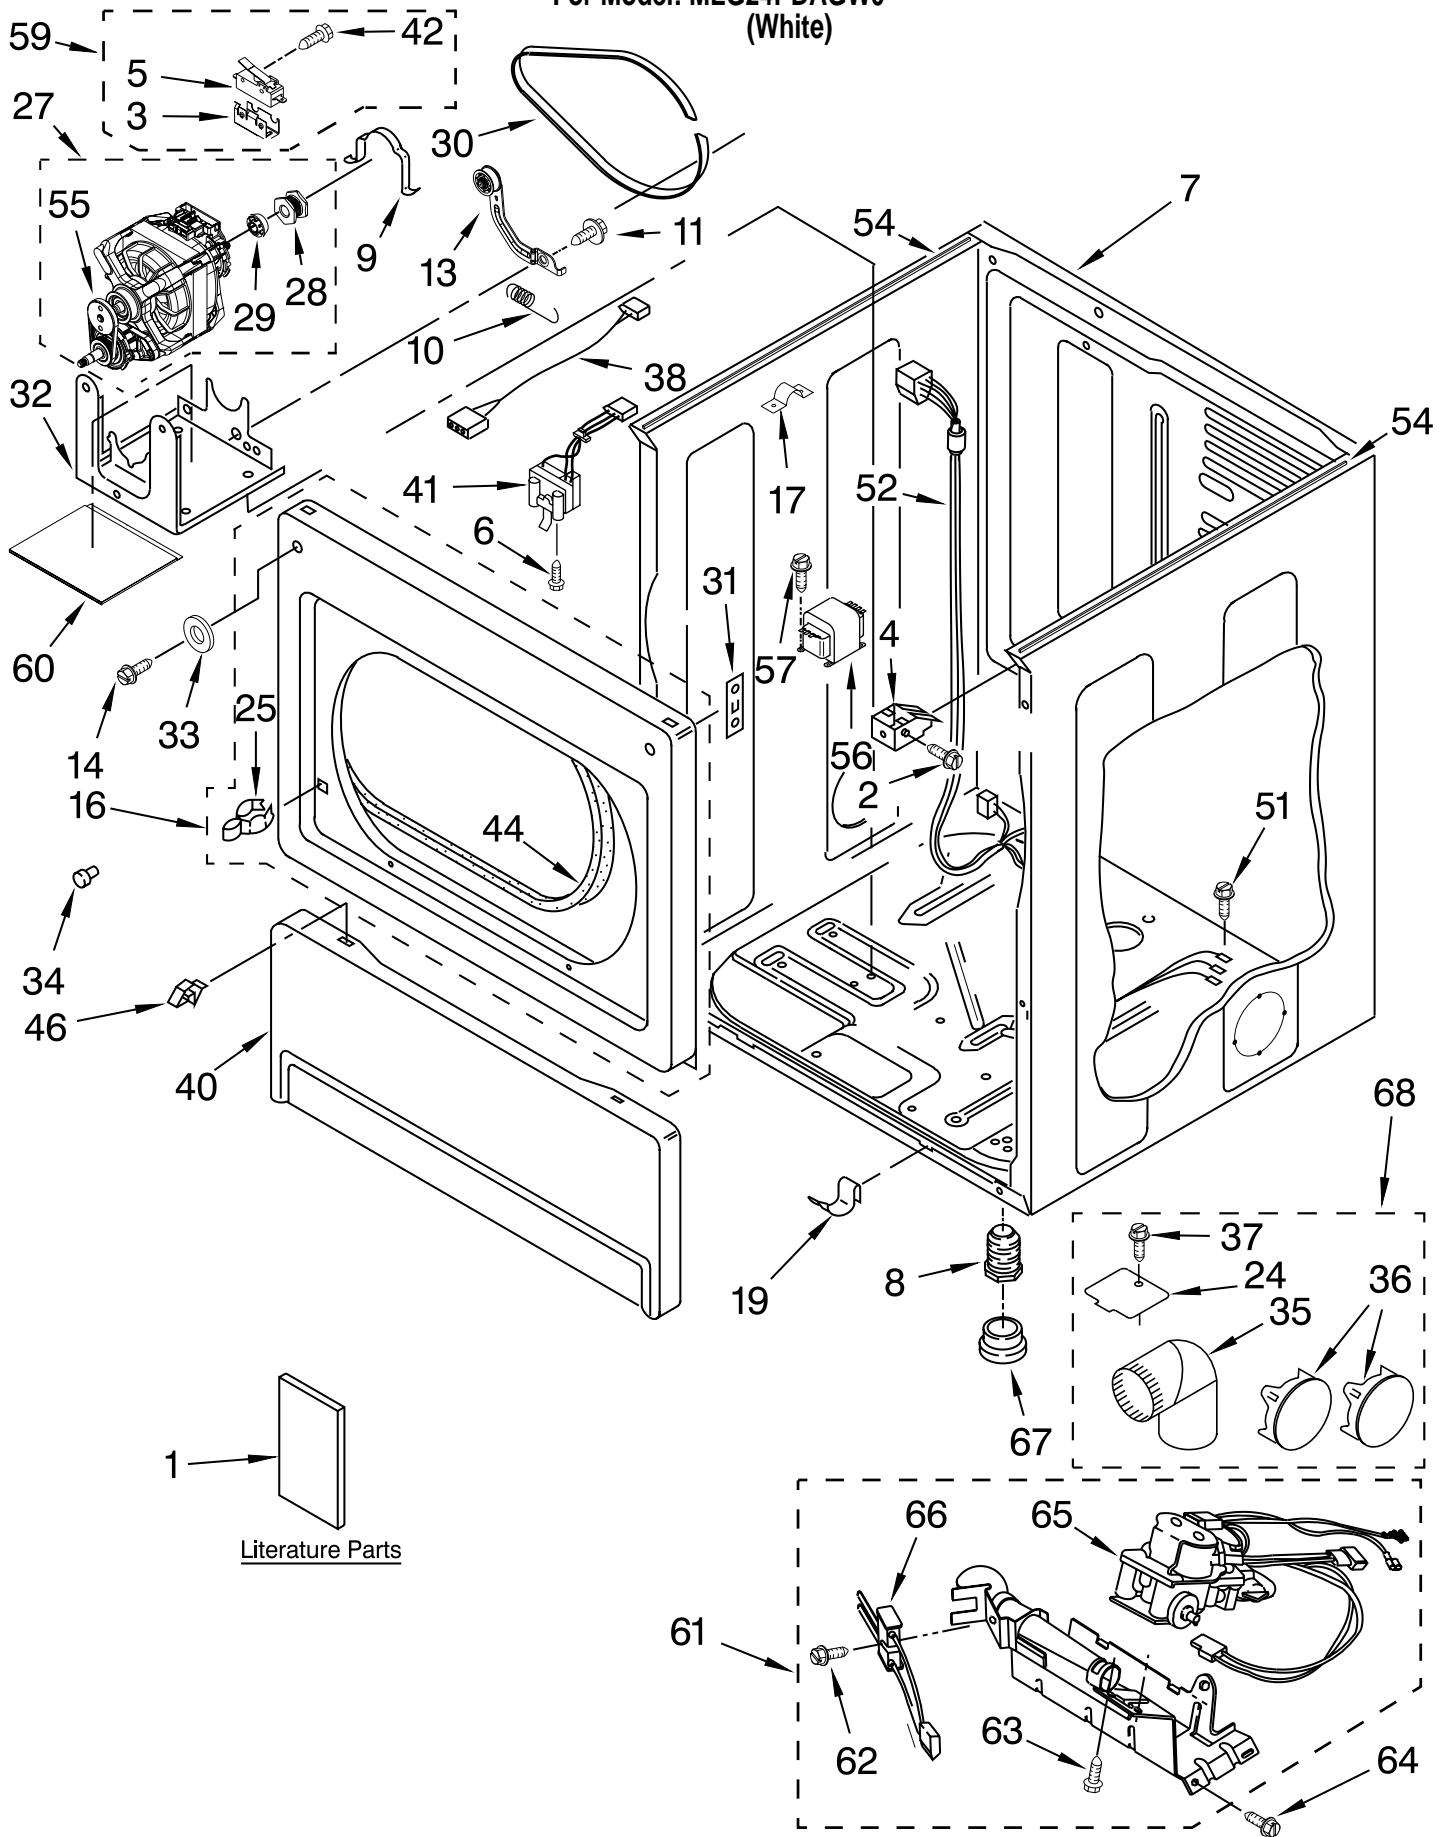

LOWER CABINET AND FRONT PANEL PARTS

For Model: MLG24PDAGW0
(White)

Literature Parts

FOR ORDERING INFORMATION REFER TO PARTS PRICE LIST

LOWER CABINET AND FRONT PANEL PARTS

For Model: MLG24PDAGW0
(White)

Illus. No.	Part No.	DESCRIPTION	Illus. No.	Part No.	DESCRIPTION	Illus. No.	Part No.	DESCRIPTION
1		Literature Parts (Located Behind Toe Panel)	24	3394331	Plate Cover (Bottom Exhaust)	46	3388229	Retainer
	W10184555	Installation Instructions	25	W10080240	Strike, Door	51	W10080700	Screw
	W10184546	Tech Sheet	27	W10142402	Motor Assembly (50 Hz.)	52	W10111036	Harness (Lower)
	W10184542	Repair Parts List	28	W10167237	Pulley	54	8318396	Foam-Seal
2	W10223793	Screw	29	3393657	Restraint, Belt	55	3405160	Belt, Poly V
3	8564011	Bracket-Switch	30	W10131172	Belt, Drive	56	3977633	Autotransformer
4	3391846	Clip, Front Panel	31	3390902	Clip, Door Hinge	57	W10080740	Screw
5	8564010	Assembly, Switch & Actuator	32	W10135695	Bracket, Motor	59	W10259136	Assembly, Switch
6	W10080540	Screw	33	W10223794	Washer	60	W10212660	Sound Pad, Motor
7	8310656	Cabinet, Lower	34	693152	Bumper	61	W10096909	Burner Assembly 50 Hz. (Refer To Page 12 & 13 for Further Breakdown)
8	3392100	Foot, Dryer Plastic	35	279731	4"-90 Elbow	62	W10080730	Screw
9	660658	Clamp, Motor	36	49252	Plug-Multivent	63	W10080320	Screw
10	3387374	Spring, Idler	37	488729	Screw	64	W10080630	Screw
11	3389420	Retainer, Idler	38	W10231861	Jumper, Door Switch	65	686590	Ignitor
13	W10141380	Idler Assembly	40	697215	Toe Panel (Includes Item. 34)	66	8281918	Valve Gas 50 Hz. (Complete)
14	3400077	Screw	41	W10237959	Switch, Leaded Door	67	3391943	Boot-Foot
16	W10234293	Upper Front Panel	42	3400934	Assembly, Screw & Insulator	Optional Parts Not Included		
17	98997	Clip	44	3387242	Seal, Front Panel	Dryer Exhaust Kit (For Side & Bottom Venting)		
19	297092	Clip				68	279818	White