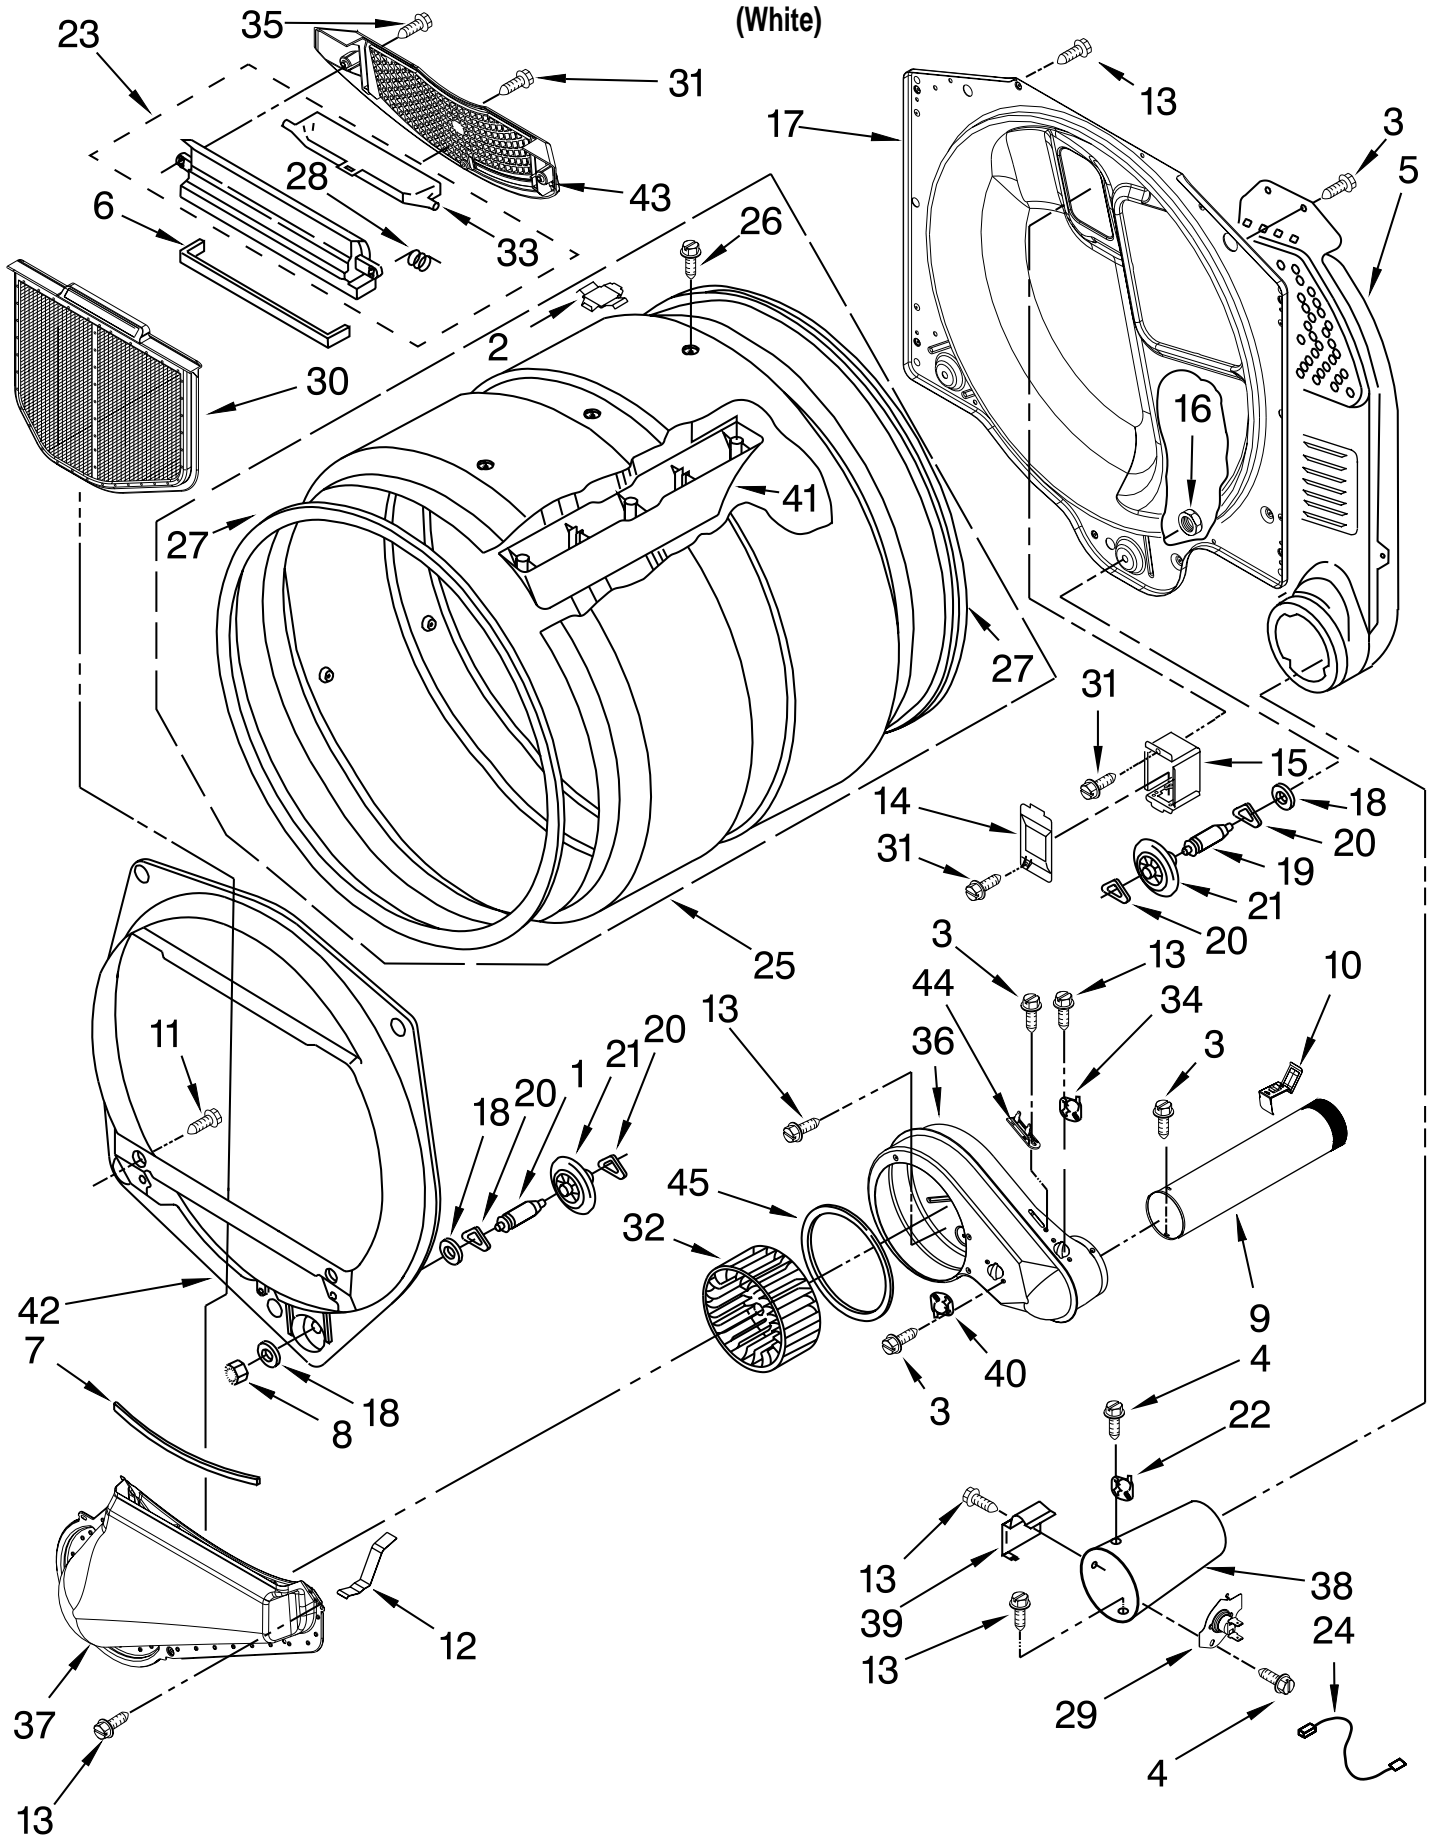

UPPER AND LOWER BULKHEAD PARTS

For Model: MLG24PDAXW1

(White)

FOR ORDERING INFORMATION REFER TO PARTS PRICE LIST

UPPER AND LOWER BULKHEAD PARTS

For Model: MLG24PDAXW1
(White)

Illus. No.	Part No.	DESCRIPTION	Illus. No.	Part No.	DESCRIPTION	Illus. No.	Part No.	DESCRIPTION
1	8575324	Shaft, R.H. Thread	16	W10001120	Nut, 3/8-16 (L.H.)	30	W10049370	Lint Screen
2	8066086	Drum Hole Plug	17	8520836	Bulkhead, Rear	31	487909	Screw
3	8533971	Screw	18	3387459	Washer, Support	32	W10168564	Wheel, Blower
4	90767	Screw	19	8575325	Shaft, L.H. Thread	33	8563758	Door, Lint Screen
5	3394346	Air Duct Assembly	20	690997	Ring, Tri	34	W10131836	Thermostat, 140°F Cycling
6	697813	Seal, Outlet Housing	21	8536973	Roller, Support	35	3387230	Screw
7	697814	Seal, Drum Front	22	3391912	Thermostat High Limit	36	W10135254	Housing, Blower
8	3934666	Nut, 3/8 x 16 (R.H.)	23	8563755	Housing, Outlet	37	8066168	Lint Duct Assembly
9	8066224	Exhaust Pipe	24	3401707	Jumper-TCO High Limit	38	8573824	Funnel, Burner
10	8572105	Clip, Exhaust	25	8318215	Drum Complete	39	338906	Sensor, Radiant
11	3357011	Screw	26	W10219342	Screw	40	W10193019	Thermostat 155°F Electronic
12	8066208	Clip-Spring	27	W10166807	Seal, Drum	41	697693	Baffle, Drum
13	3390647	Screw	28	3394986	Spring, Lint Screen	42	697557	Bulkhead, Front
14	3402841	Lens, Drum Light	29	8573713	Thermal-Cutoff (Includes Item. 22)	43	8563756	Grille, Outlet
15	8578825	Bracket, Drum Light				44	3392519	Thermal Fuse
						45	697770	Seal, Cover Plate

FOR ORDERING INFORMATION REFER TO PARTS PRICE LIST