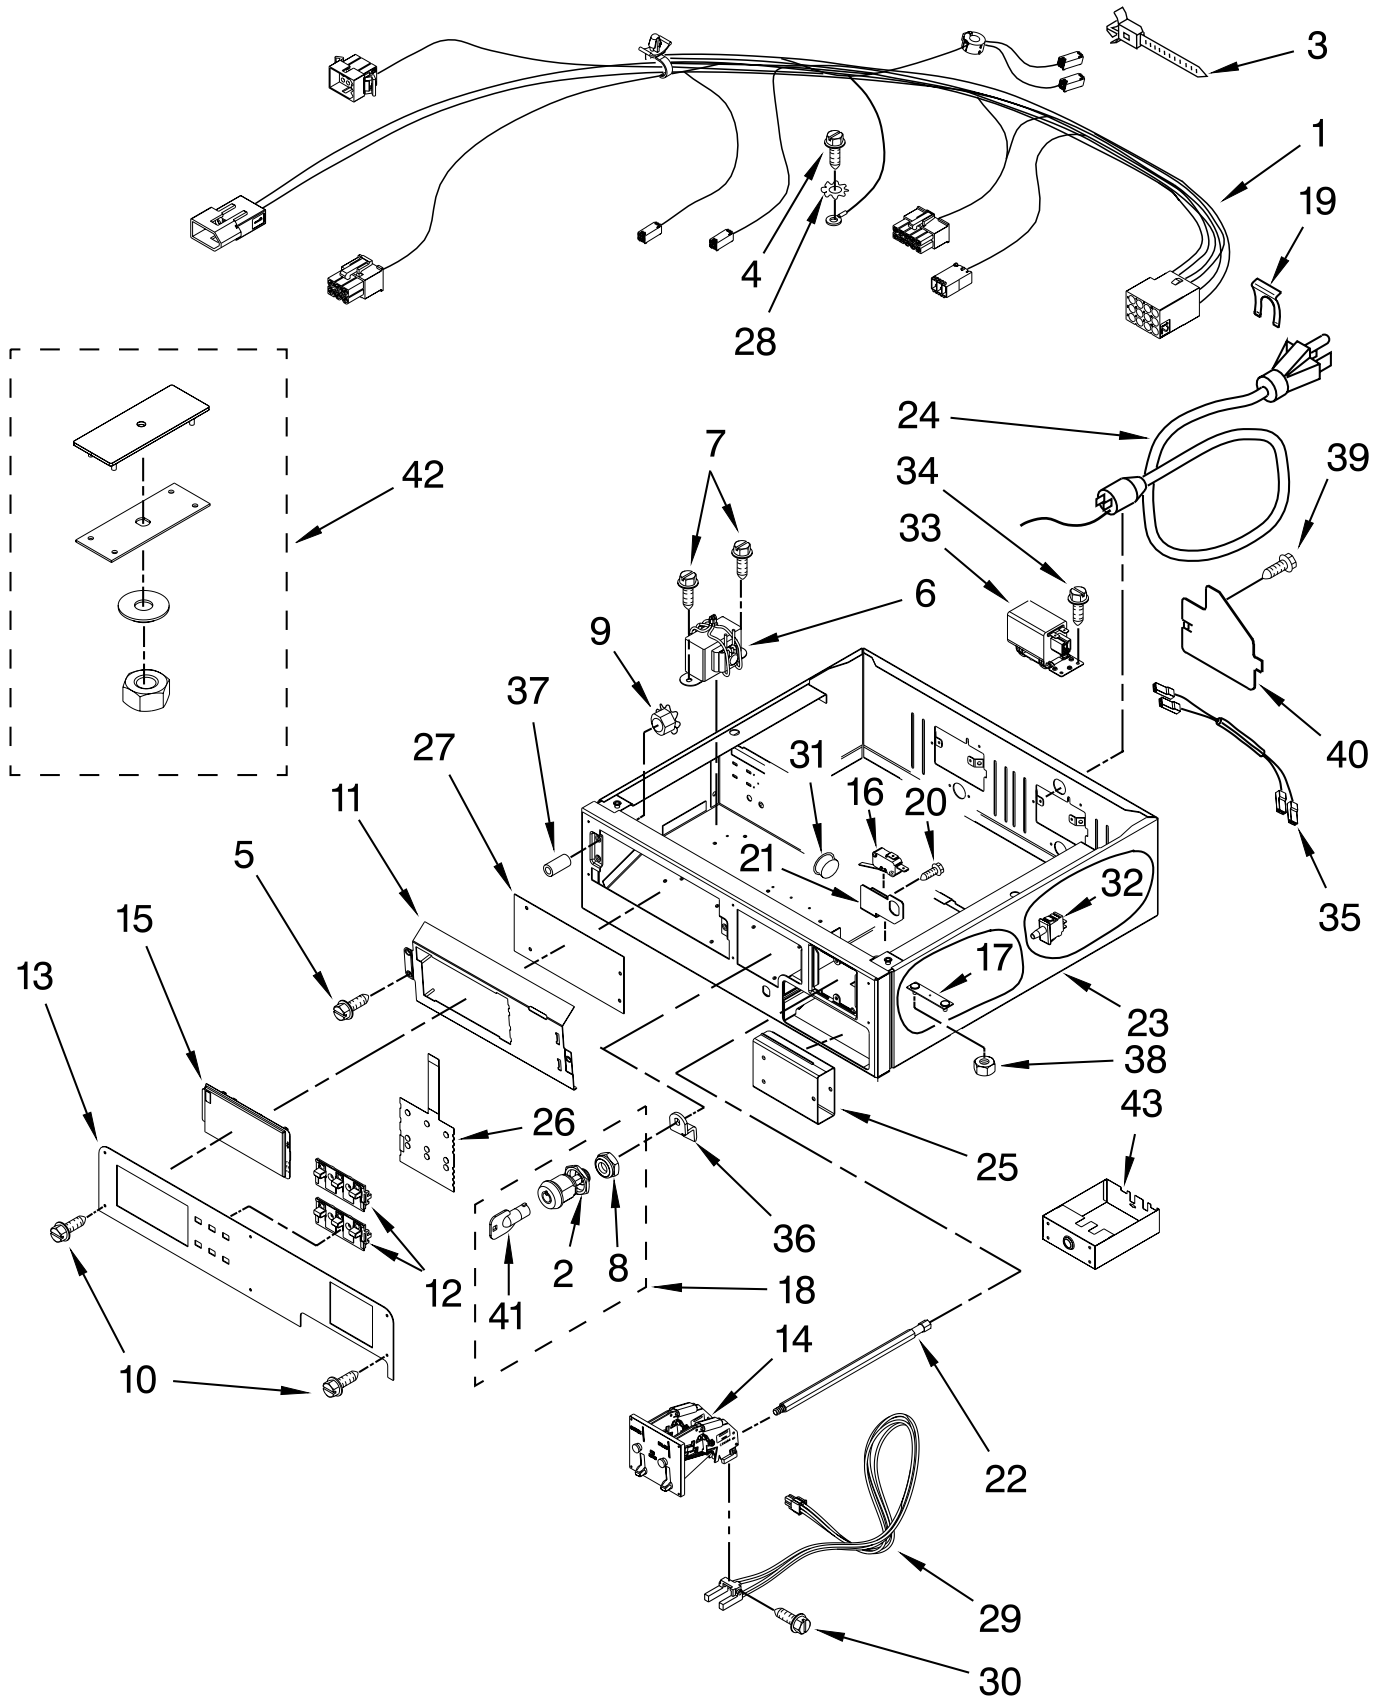

CONTROL PANEL AND SEPARATOR PARTS

For Model: MLG24PDAXW1

(White)

FOR ORDERING INFORMATION REFER TO PARTS PRICE LIST

CONTROL PANEL AND SEPARATOR PARTS

For Model: MLG24PDAXW1

(White)

Illus. No.	Part No.	DESCRIPTION	Illus. No.	Part No.	DESCRIPTION	Illus. No.	Part No.	DESCRIPTION
1	W10167621	Harness, Collar	18	W10133264	Lock Assembly	31	W10165297	Snap Bushing
2	W10139762	Hex Nut, 3/4-27	19	694415	Strain Relief	32	W10131838	Switch, Vault & Service Door
3	3391018	Tie, Cable	20	3400408	Screw	33	8540229	RFI-Filter
4	697776	Screw	21	W10160652	Bracket-Switch	34	8533971	Screw
5	W10140652	Screw	22	W10137319	Bolt, 10-32 x 6.06	35	W10188051	Jumper, Line Filter
6	W10133285	Transformer 120Vac To 22.5Vac	23	W10159849	Collar	36	W10133266	Locking Cam
7	8533971	Screw	24	694018	Cord, Power	37	W10133514	Standoff, Circuit Board
8	W10177242	Hex-Nut 9/32 - 28	25	W10133258	Vault-Body Assembly	38	W10080190	Nut, 3/8-16
9	W10139046	Nut, 6-32	26	W10133277	Membrane Switch Assembly	39	3400000	Screw
10	W10131119	Screw	27	W10130700	Control Board	40	3396795	Cover, Terminal Block
11	W10163677	Plate, Control Mounting	28	3390443	Retainer, Terminal	41	W10140858	Key, Access Door
12	W10131113	Push Button	29	W10130178	Coin-Optic Sensor Assembly	42	W10169579	Kit-Coin Box Security
13	W10135185	Facia Console	30	W10142655	Screw	43	W10133248	Coin Box
14	W10133245	Coin Drop Assembly						
15	W10133268	Cover, Display						
16	W10133280	Switch, Service Access						
17	W10159907	Mounting Strap Assembly						