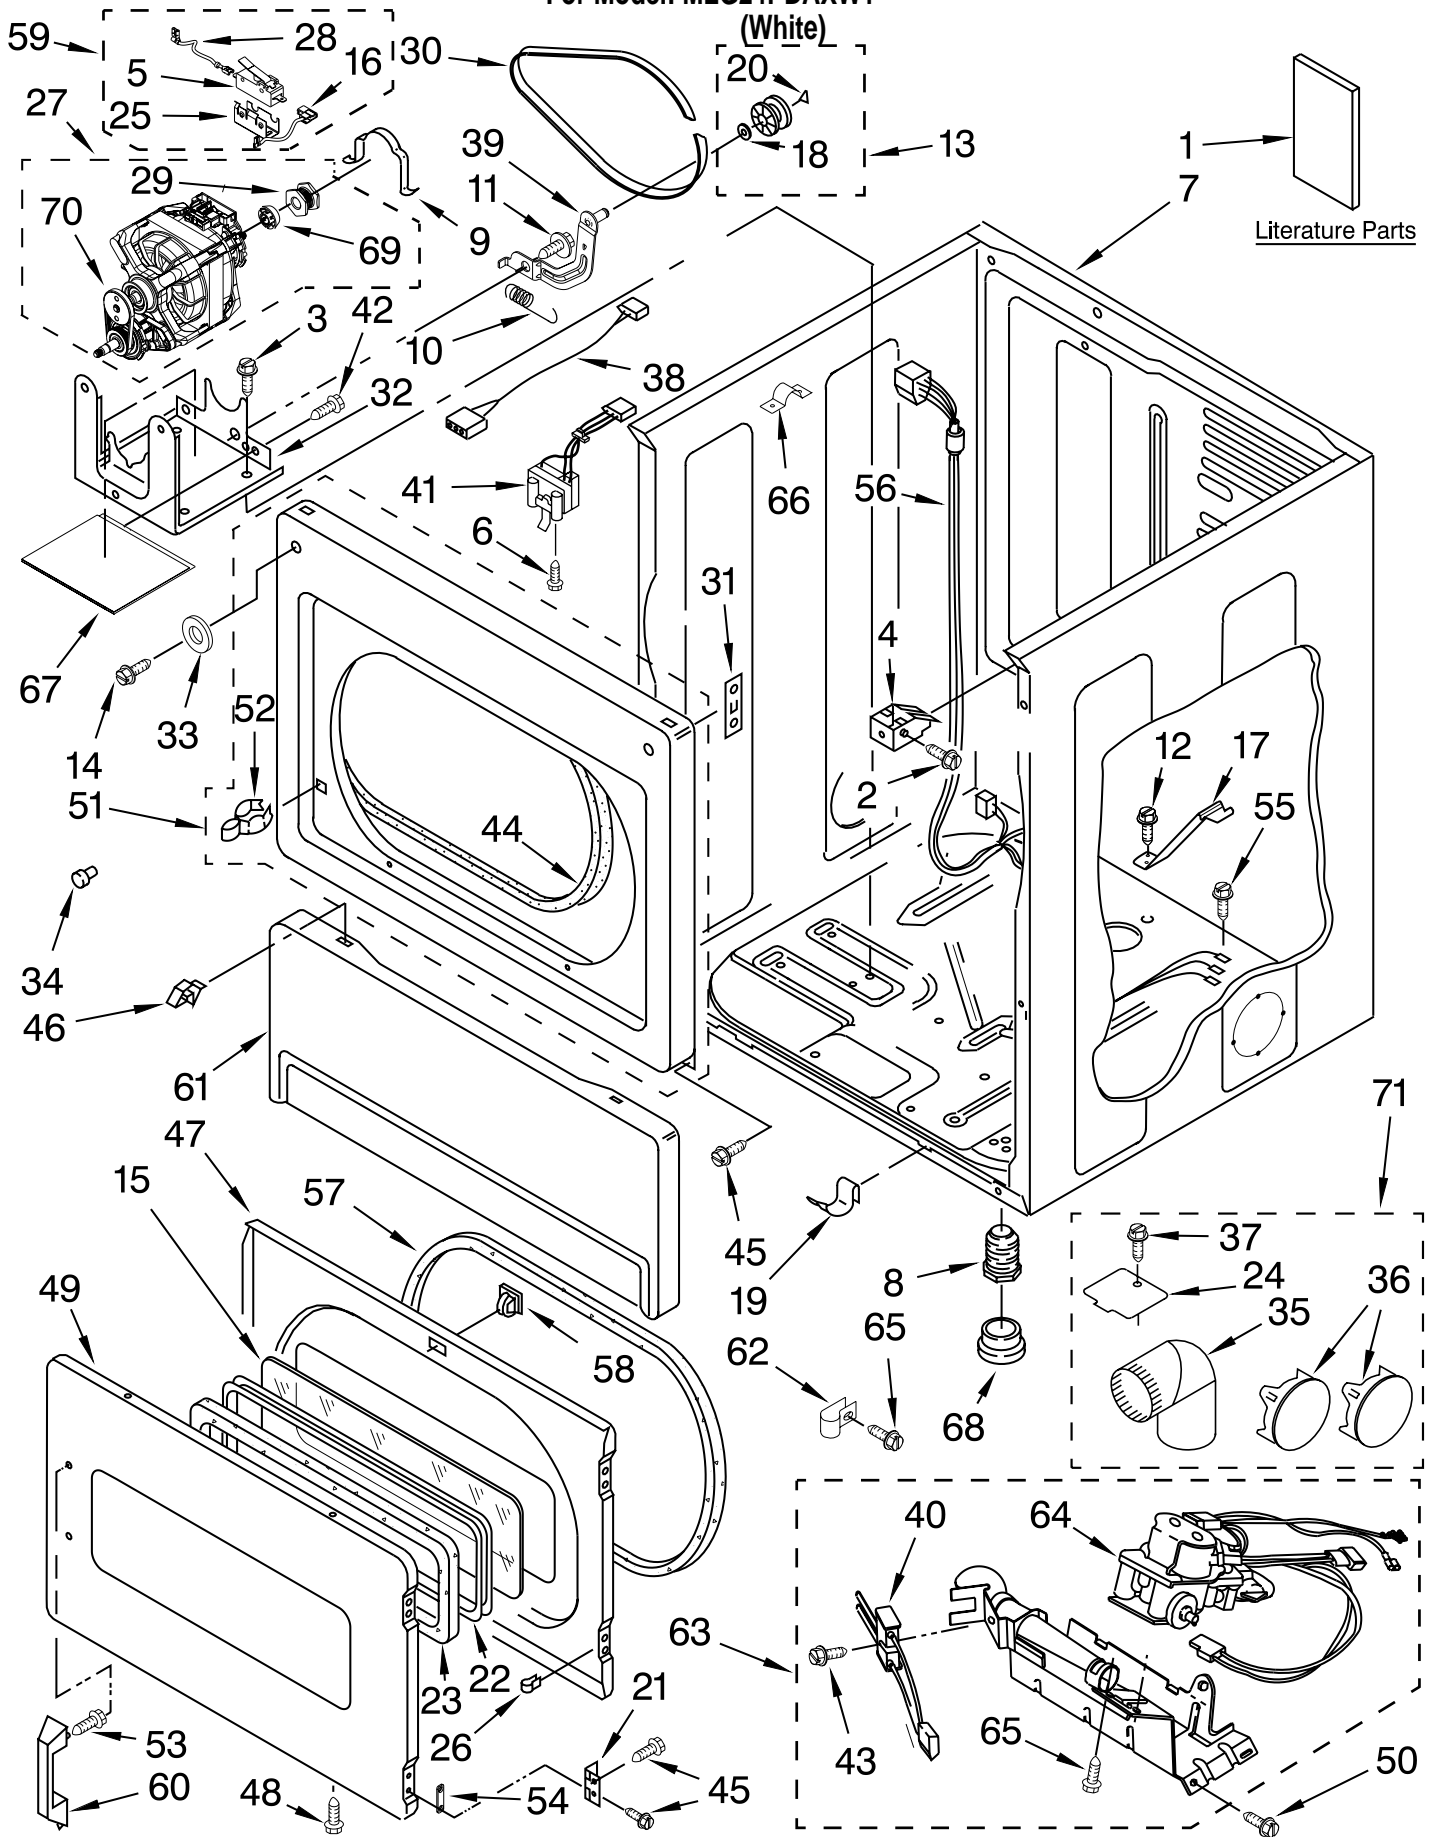

PARTS LIST

for

MAYTAG[®]

**COMMERCIAL
GAS DRYER**

**MODEL
MLG24PDAXW1**

LOWER CABINET AND FRONT PANEL PARTS

For Model: MLG24PDAXW1

FOR ORDERING INFORMATION REFER TO PARTS PRICE LIST

CONTROL PANEL AND SEPARATOR PARTS

For Model: MLG24PDAXW1

(White)

FOR ORDERING INFORMATION REFER TO PARTS PRICE LIST

CONTROL PANEL AND SEPARATOR PARTS

For Model: MLG24PDAXW1

(White)

Illus. No.	Part No.	DESCRIPTION	Illus. No.	Part No.	DESCRIPTION	Illus. No.	Part No.	DESCRIPTION
1	W10167621	Harness, Collar	18	W10133264	Lock Assembly	31	W10165297	Snap Bushing
2	W10139762	Hex Nut, 3/4-27	19	694415	Strain Relief	32	W10131838	Switch, Vault & Service Door
3	3391018	Tie, Cable	20	3400408	Screw	33	8540229	RFI-Filter
4	697776	Screw	21	W10160652	Bracket-Switch	34	8533971	Screw
5	W10140652	Screw	22	W10137319	Bolt, 10-32 x 6.06	35	W10188051	Jumper, Line Filter
6	W10133285	Transformer 120Vac To 22.5Vac	23	W10159849	Collar	36	W10133266	Locking Cam
7	8533971	Screw	24	694018	Cord, Power	37	W10133514	Standoff, Circuit Board
8	W10177242	Hex-Nut 9/32 - 28	25	W10133258	Vault-Body Assembly	38	W10080190	Nut, 3/8-16
9	W10139046	Nut, 6-32	26	W10133277	Membrane Switch Assembly	39	3400000	Screw
10	W10131119	Screw	27	W10130700	Control Board	40	3396795	Cover, Terminal Block
11	W10163677	Plate, Control Mounting	28	3390443	Retainer, Terminal	41	W10140858	Key, Access Door
12	W10131113	Push Button	29	W10130178	Coin-Optic Sensor Assembly	42	W10169579	Kit-Coin Box Security
13	W10135185	Facia Console	30	W10142655	Screw	43	W10133248	Coin Box
14	W10133245	Coin Drop Assembly						
15	W10133268	Cover, Display						
16	W10133280	Switch, Service Access						
17	W10159907	Mounting Strap Assembly						