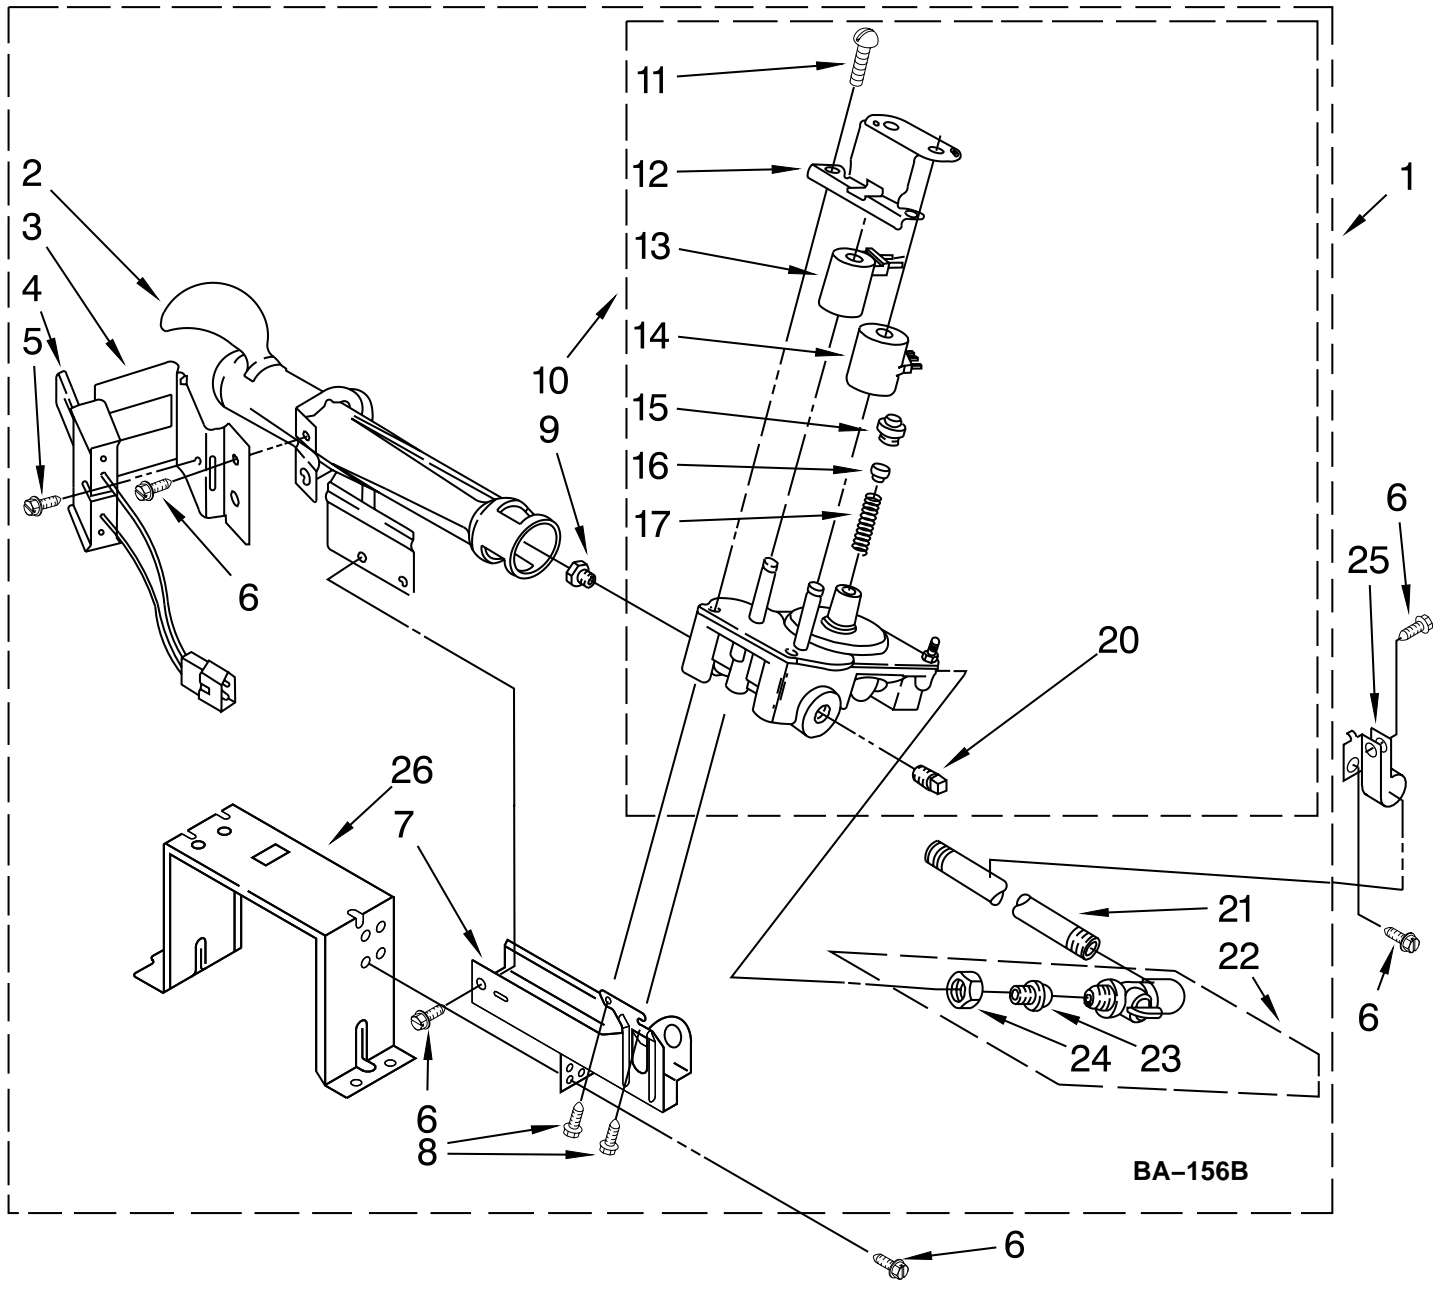

W10135231 BURNER ASSEMBLY

For Model: MLG24PDAXW1
(White)

USE WITH TYPE 1 – NATURAL, TYPE 2 – MIXED,
AND TYPE 4 – LIQUEFIED PROPANE AND BUTANE GASES

FOR ORDERING INFORMATION REFER TO PARTS PRICE LIST

W10135231 BURNER ASSEMBLY

For Model: MLG24PDAXW1
(White)

USE WITH TYPE 1 – NATURAL, TYPE 2 – MIXED,
AND TYPE 4 – LIQUEFIED PROPANE AND BUTANE GASES

Illus. No.	Part No.	DESCRIPTION
1	W10135231	Burner Assembly 60 Hz. (Type 1, 2 & 3) (White Rodgers)
2	688617	Tube, Burner
3	694298	Bracket, Ignitor
4	686590	Ignitor
5	3393909	Screw & Washer (8–32 x 5/8)
6	343641	Screw, 10–16 x 1/2
7	3389871	Base, Burner
8	3387057	Screw, 10–16 x 1/2
9		Orifice, Burner
	234870	Type 1
	234868	Type 2
10	W10141728	Valve, Gas 60 Hz. (Complete)
11	694421	Screw, 8–32 x 1/2
12	694538	Bracket, Coil
13	694540	Coil, 60 Hz. (2 Terminal) (Main)
14	694539	Coil, 60 Hz. (Split) (3 Terminal) (Pilot Position)
15	694424	Leak, Limiter
16	694423	Screw, Regulator Adjustment
17	694422	Spring, Regulator
20	239822	Plug, Pipe
21	W10110395	Pipe, Gas Supply
22	697441	Valve & Union Shut-Off
23	3393767	Pipe, Tail
24	233076	Nut, Compression
25	3387561	Clamp, Pipe
26	3389889	Bracket, Support

Following Parts Not Illustrated

W10436933 Conversion Kit
(Type 1 and 2)
to Type (4) L.P.G.

BA-156B