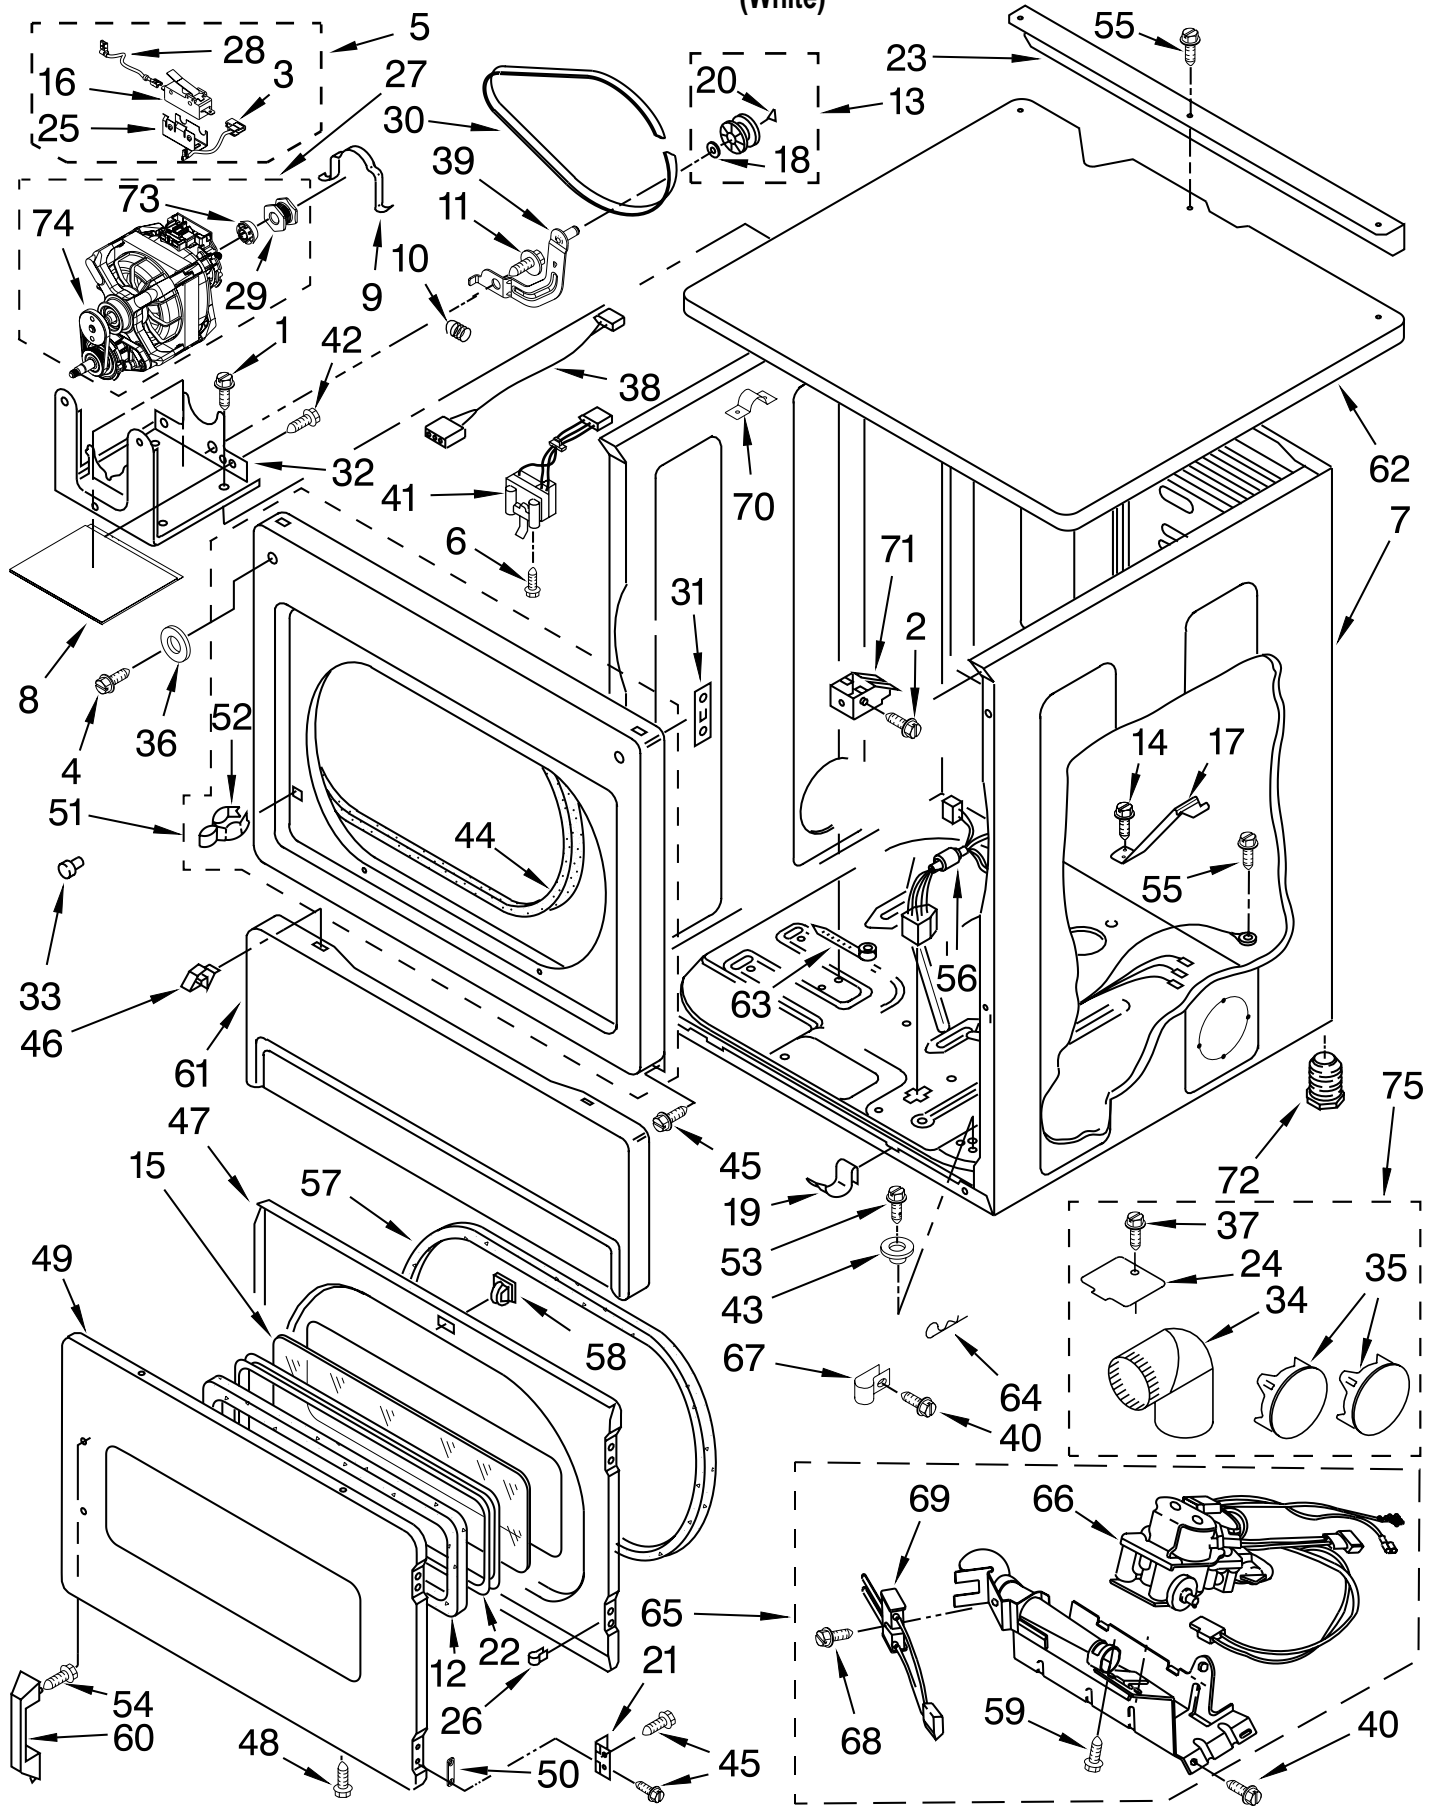

UPPER CABINET AND FRONT PANEL PARTS

For Model: MLG24PDAXW1
(White)

FOR ORDERING INFORMATION REFER TO PARTS PRICE LIST

UPPER CABINET AND FRONT PANEL PARTS

For Model: MLG24PDAXW1
(White)

Illus. No.	Part No.	DESCRIPTION	Illus. No.	Part No.	DESCRIPTION	Illus. No.	Part No.	DESCRIPTION
1	3390663	Screw	29	3394341	Pulley (60 Hz.)	59	3387057	Screw
2	3391915	Screw	30	W10131172	Belt, Drive	60	W10213202	Handle, Door
3	8539892	Wire Motor (To Belt Switch)	31	3390902	Clip, Door Hinge	61	697215	Panel, Toe (Includes Illus. 33)
4	3400077	Screw	32	W10135695	Bracket, Motor	62	3389351	Top (Upper)
5	W10155571	Switch Assembly	33	693152	Bumper	63	3391018	Tie, Cable
6	697773	Screw	34	279731	4"-90° Elbow	64	W10117347	Cotter Pin
7	3978859	Cabinet (Upper)	35	697750	Plug-Multivent	65	W10135231	Burner Assembly 60 Hz. (Refer To Pages 10 & 11 For Breakdown)
8	W10212660	Sound Pad, Motor	36	3392186	Washer			
9	660658	Clamp, Motor	37	488729	Screw			
10	3387374	Spring, Idler	38	8283298	Jumper, Door Switch	66	697441	Valve, Gas (Complete) 60 Hz.
11	3389420	Retainer, Idler	39	W10141380	Bracket, Idler			
12	3392915	Gasket, Window	40	343641	Screw			
13	3388672	Pulley Assembly	41	3406109	Door Switch Assembly	67	3387561	Clamp, Pipe
14	693995	Screw	42	W10002600	Screw	68	3393909	Screw
15	3392918	Window (Not Shown Part 3396122, Window Pack. Includes Illus. 12 & 15)	43	3389233	Bushing	69	686590	Ignitor
16	8564010	Switch, Broken Belt	44	3387242	Seal, Front Panel	70	98997	Clip
17	8529757	Bracket, Burner	45	342055	Screw	71	3391846	Clip, Front Panel
18	233520	Washer, Thrust	46	3388229	Retainer	72	689172	Foot, Dryer Plastic
19	297092	Clip	47	W10205622	Inner, Door	73	3393657	Belt, Restrain
20	690997	Tri-Ring	48	694091	Screw	74	3405160	Belt, Poly V
21	3389247	Hinge And Pin	49	W10205649	Outer, Door			
22	3392914	Frame, Window	50	W10191265	Plug, Hinge Screw			
23	3979115	Bracket, Angle	51	W10192882	Upper Front Panel	Optional Parts Not Included		
24	3394331	Plate, Cover (Bottom Exhaust)	52	696144	Stike, Door	Dryer Exhaust Kit (For Side & Bottom Venting)		
25	8564011	Bracket, Switch	53	3400523	Screw, Security (Includes Illus. 64)			
26	3389249	Nut, "U"	54	9742177	Screw	75	279818	White
27	W10139766	Motor Assembly 60 Hz.	55	3390647	Screw			
28	W10167613	Wire, Belt Switch (To Protector)	56	W10169686	Harness (Upper)			
			57	3390735	Seal, Door			
			58	3392538	Catch, Door Assembly