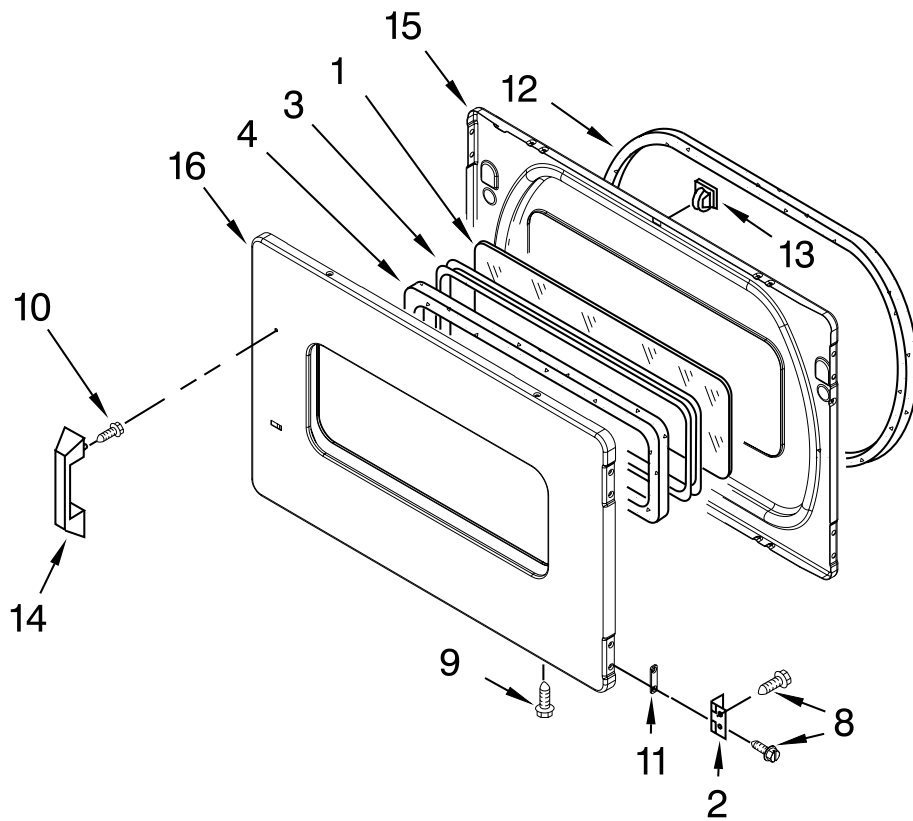

DOOR PARTS

For Model: MLG24PNAGW1
(White)

FOR ORDERING INFORMATION REFER TO PARTS PRICE LIST

DOOR PARTS

For Model: MLG24PNAGW1
(White)

Illus. No.	Part No.	DESCRIPTION
1	3392918	Window (Not shown part 3396122 Window Pack Includes Illus. 1 & 4)
2	W10279703	Hinge & Pin
3	3392914	Frame, Window
4	3392915	Gasket, Window
5	3389249	"U" Nut
6	W10205622	Inner Door
7	W10205649	Outer Door
8	342055	Screw
9	W10080300	Screw
10	9742177	Screw
11	W10191265	Plug, Hinge Screw
12	3390735	Door Seal
13	3392538	Catch, Door Assembly
14	W10213202	Handle, Door
15	W10323063	Door, Inner
16	W10322548	Door, Outer
17	3389247	Hinge & Pin

YOUR MODEL WAS PRODUCED WITH TWO DIFFERENT
DOOR VARIATIONS. REFER TO
ART TO ENSURE CORRECT PART IS ORDERED.