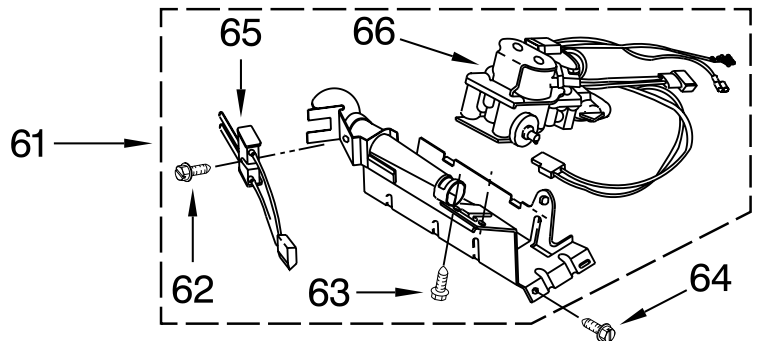

LOWER CABINET AND FRONT PANEL PARTS

For Model: MLG24PNAGW1
(White)

FOR ORDERING INFORMATION REFER TO PARTS PRICE LIST

LOWER CABINET AND FRONT PANEL PARTS

For Model: MLG24PNAGW1
(White)

Illus. No.	Part No.	DESCRIPTION	Illus. No.	Part No.	DESCRIPTION	Illus. No.	Part No.	DESCRIPTION
1		Literature Parts (Located Behind Toe Panel)	28	W10167237	Pulley	56	3977633	Autotransformer
	W10184555	Installation	29	3393657	Restraint, Belt	57	3400000	Screw
	W10184546	Instructions	30	W10131172	Belt, Drive	58	W10190549	Jumper, Transformer
		Tech Sheet	31	3390902	Clip, Door Hinge	59	W10259136	Assembly, Switch
2	3391915	Screw	32	W10135695	Bracket, Motor	60	W10212660	Sound Pad, Motor
3	8564011	Bracket-Switch	33	W10223794	Washer	61	W10096909	Burner Assembly 50 Hz. (Refer To Page 12 & 13 for Further Breakdown)
4	3391846	Clip, Front Panel	34	693152	Bumper	62	3393909	Screw
5	W10410873	Assembly, Switch & Actuator	35	279731	4"-90 Elbow	63	343641	Screw
6	697773	Screw	36	49252	Plug-Multivent	64	3387057	Screw
7	8310656	Cabinet, Lower	37	488729	Screw	65	686590	Ignitor
8	3392100	Foot, Dryer Plastic	38	W10231861	Jumper, Door Switch	66	8281918	Valve Gas 50 Hz. (Complete)
9	660658	Clamp, Motor	40	697215	Toe Panel (Includes Item. 34)	67	W10181903	Bracket, Burner
10	3387374	Spring, Idler	41	W10237959	Switch, Leaded Door	68	693995	Screw
11	3389420	Retainer, Idler	42	3400934	Assembly, Screw & Insulator	69	3391943	Boot-Foot
13	W10344192	Idler Assembly	44	3387242	Seal, Front Panel	Optional Parts Not Included		
14	3400077	Screw	46	3388229	Retainer	Dryer Exhaust Kit (For Side & Bottom Venting)		
16	W10234293	Upper Front Panel	51	3390647	Screw	70 279818 White		
17	98997	Clip	52	W10386323	Harness (Lower)			
19	W10291934	Clip	54	8318396	Foam-Seal			
24	3394331	Plate Cover (Bottom Exhaust)	55	3405160	Belt, Poly V			
25	696144	Strike, Door						
27	W10289662	Motor Assembly (50 Hz.)