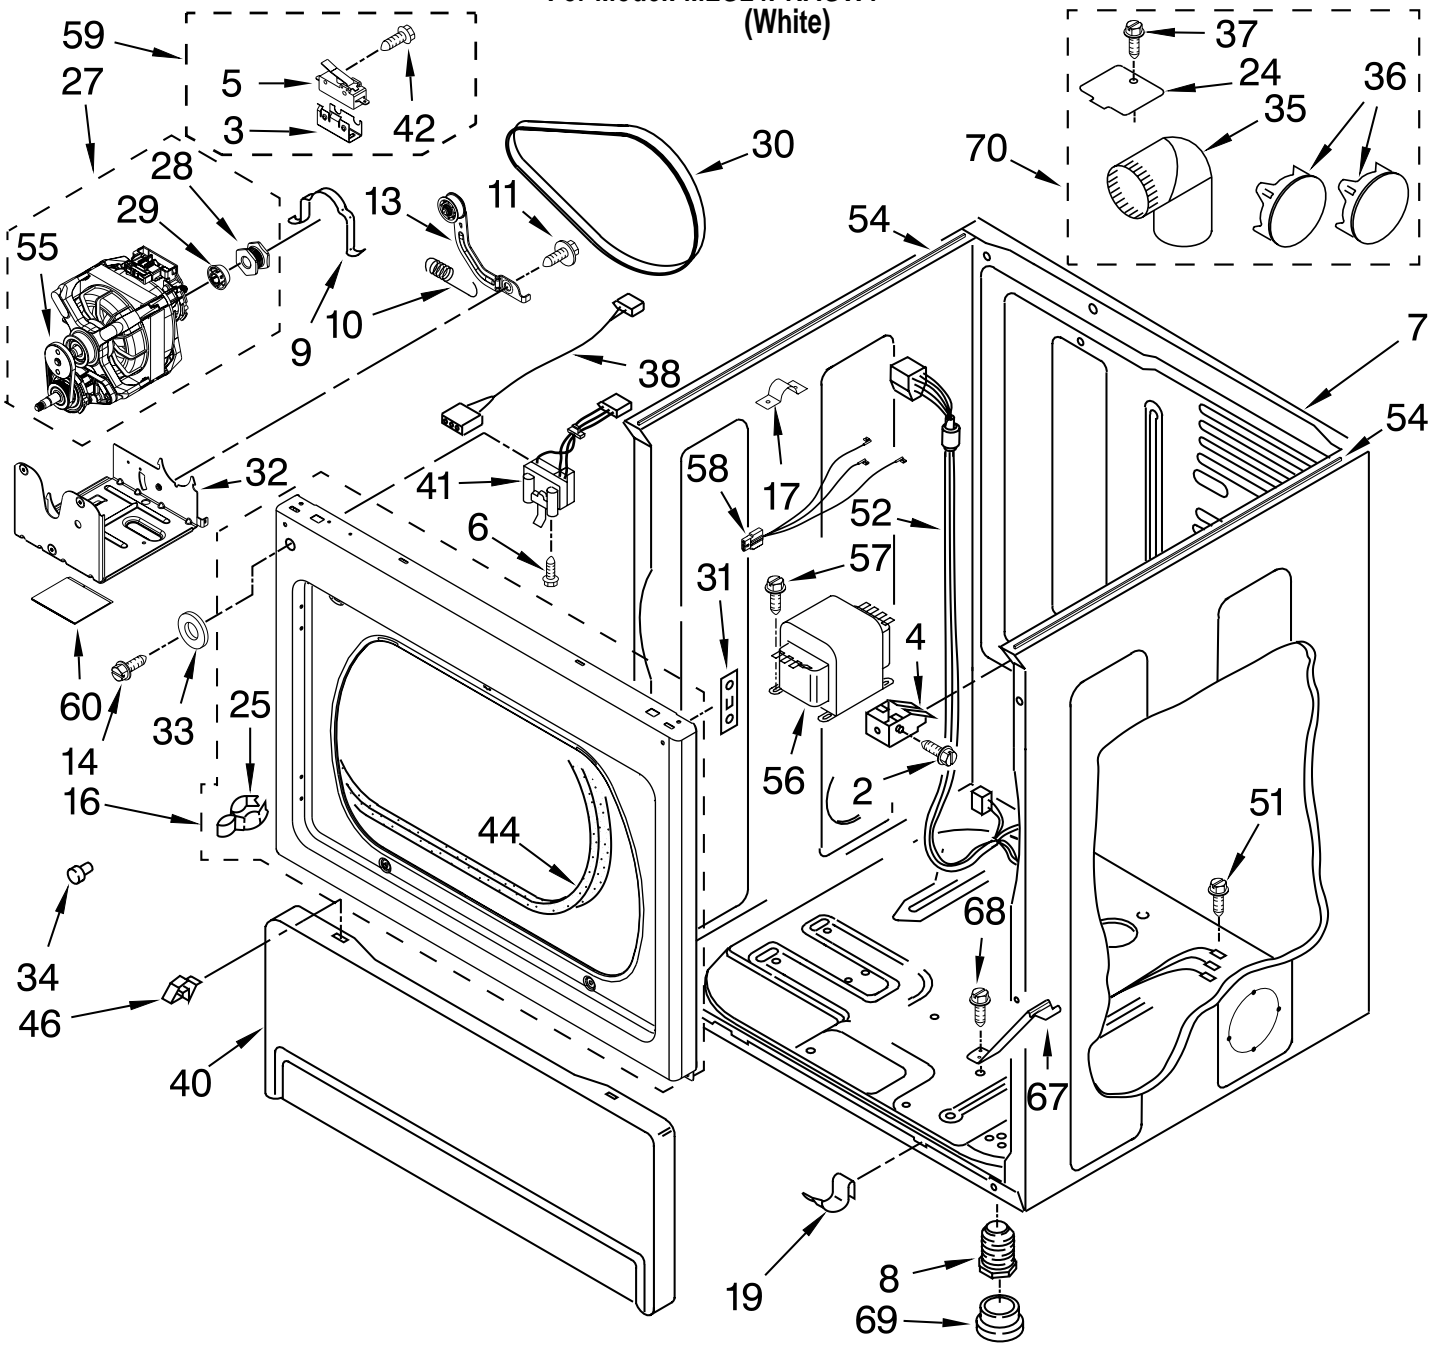

LOWER CABINET AND FRONT PANEL PARTS

For Model: MLG24PNAGW1
(White)

FOR ORDERING INFORMATION REFER TO PARTS PRICE LIST

LOWER CABINET AND FRONT PANEL PARTS

For Model: MLG24PNAGW1
(White)

Illus. No.	Part No.	DESCRIPTION	Illus. No.	Part No.	DESCRIPTION	Illus. No.	Part No.	DESCRIPTION
1		Literature Parts (Located Behind Toe Panel)	28	W10167237	Pulley	56	3977633	Autotransformer
	W10184555	Installation	29	3393657	Restraint, Belt	57	3400000	Screw
	W10184546	Instructions	30	W10131172	Belt, Drive	58	W10190549	Jumper, Transformer
		Tech Sheet	31	3390902	Clip, Door Hinge	59	W10259136	Assembly, Switch
2	3391915	Screw	32	W10135695	Bracket, Motor	60	W10212660	Sound Pad, Motor
3	8564011	Bracket-Switch	33	W10223794	Washer	61	W10096909	Burner Assembly 50 Hz. (Refer To Page 12 & 13 for Further Breakdown)
4	3391846	Clip, Front Panel	34	693152	Bumper	62	3393909	Screw
5	W10410873	Assembly, Switch & Actuator	35	279731	4"-90 Elbow	63	343641	Screw
6	697773	Screw	36	49252	Plug-Multivent	64	3387057	Screw
7	8310656	Cabinet, Lower	37	488729	Screw	65	686590	Ignitor
8	3392100	Foot, Dryer Plastic	38	W10231861	Jumper, Door Switch	66	8281918	Valve Gas 50 Hz. (Complete)
9	660658	Clamp, Motor	40	697215	Toe Panel (Includes Item. 34)	67	W10181903	Bracket, Burner
10	3387374	Spring, Idler	41	W10237959	Switch, Leaded Door	68	693995	Screw
11	3389420	Retainer, Idler	42	3400934	Assembly, Screw & Insulator	69	3391943	Boot-Foot
13	W10344192	Idler Assembly	44	3387242	Seal, Front Panel	Optional Parts Not Included		
14	3400077	Screw	46	3388229	Retainer	Dryer Exhaust Kit (For Side & Bottom Venting)		
16	W10234293	Upper Front Panel	51	3390647	Screw	70 279818 White		
17	98997	Clip	52	W10386323	Harness (Lower)			
19	W10291934	Clip	54	8318396	Foam-Seal			
24	3394331	Plate Cover (Bottom Exhaust)	55	3405160	Belt, Poly V			
25	696144	Strike, Door						
27	W10289662	Motor Assembly (50 Hz.)