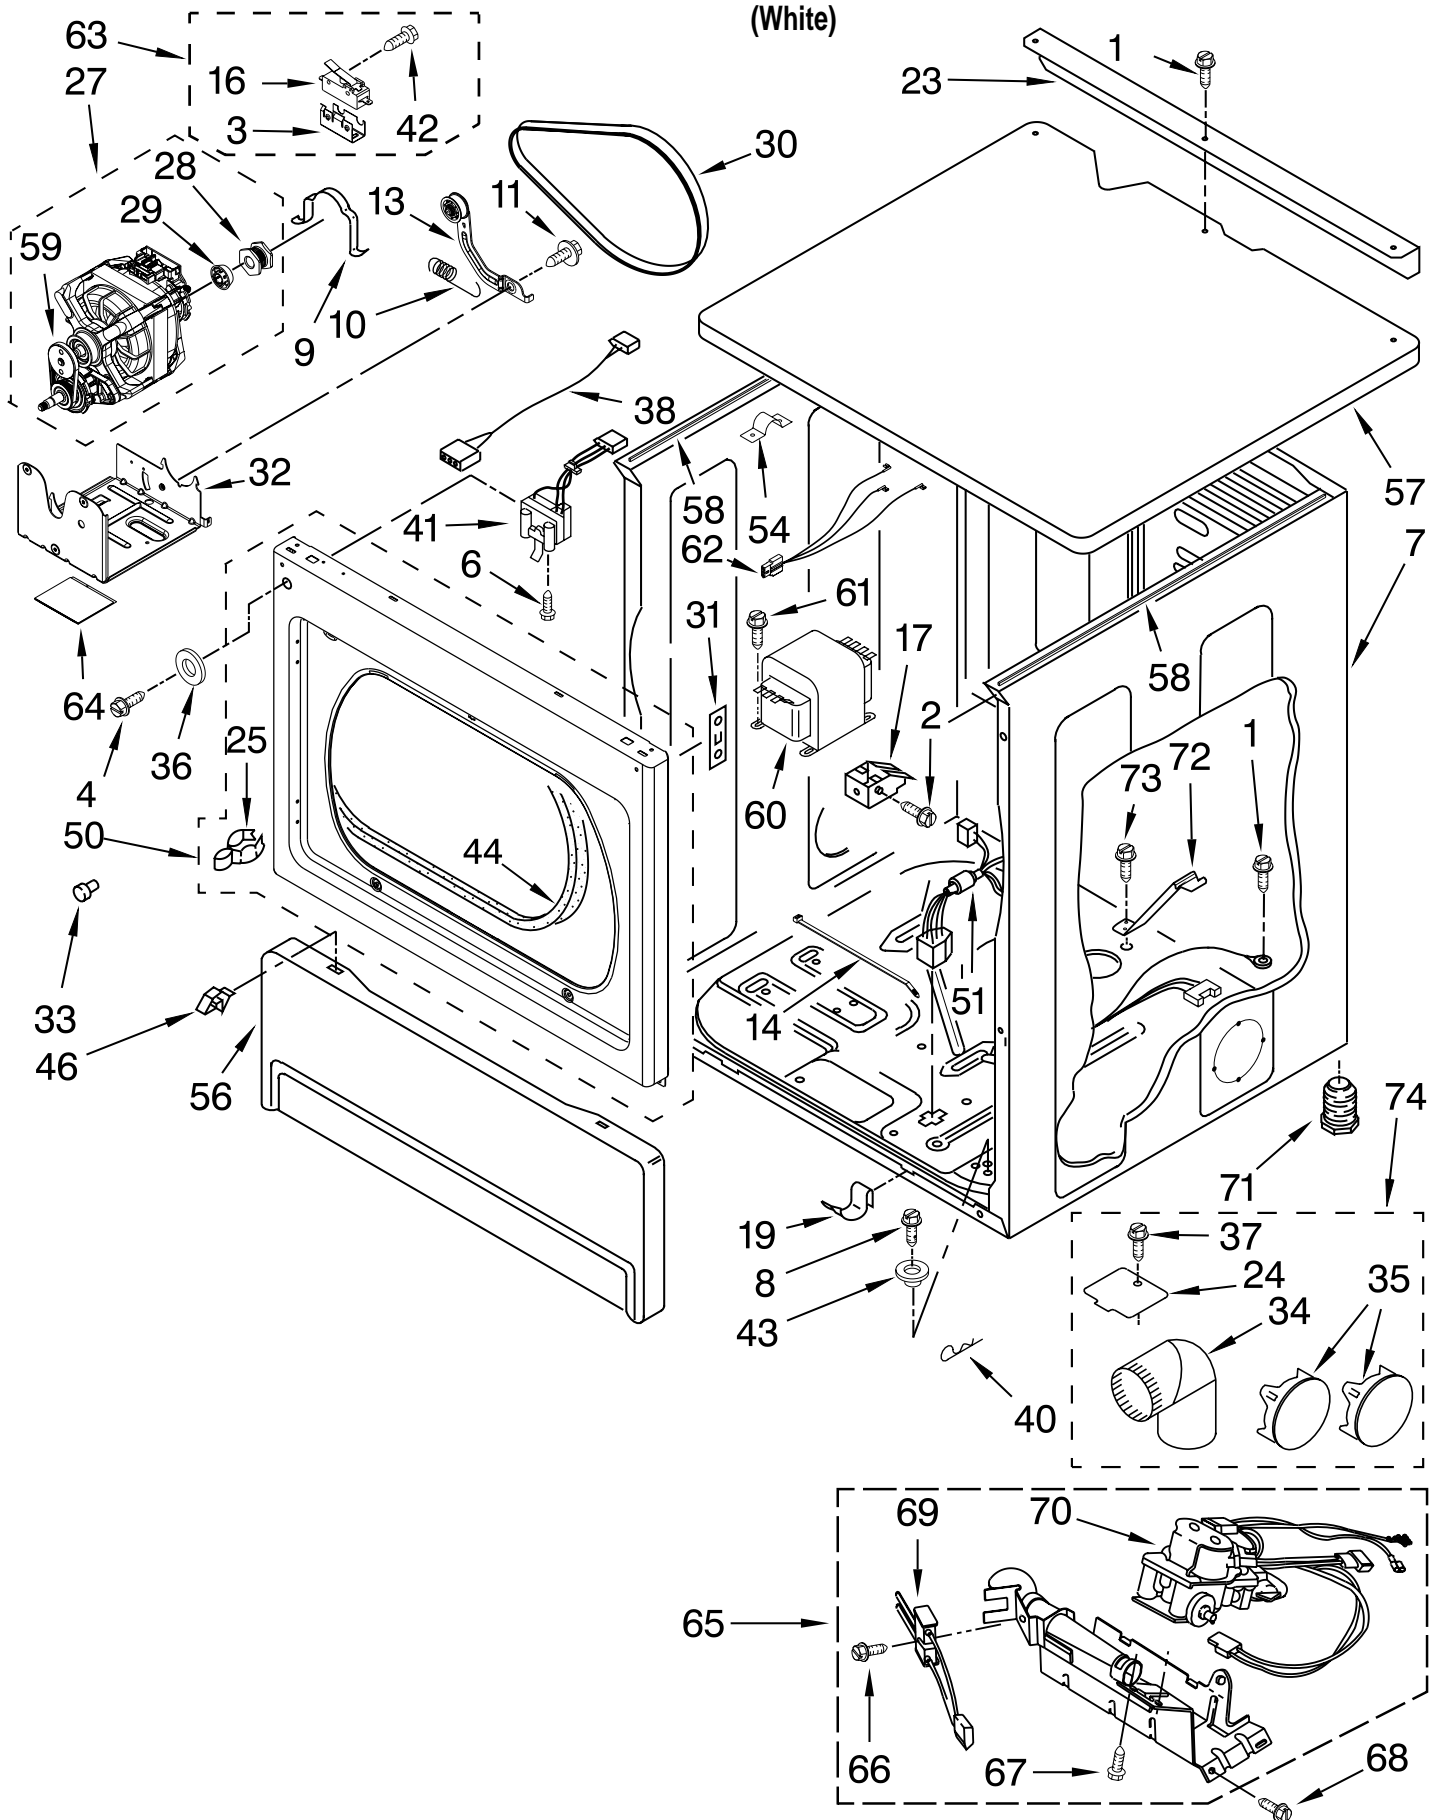

UPPER CABINET AND FRONT PANEL PARTS

For Model: MLG24PNAGW1
(White)

FOR ORDERING INFORMATION REFER TO PARTS PRICE LIST

UPPER CABINET AND FRONT PANEL PARTS

For Model: MLG24PNAGW1
(White)

Illus. No.	Part No.	DESCRIPTION	Illus. No.	Part No.	DESCRIPTION	Illus. No.	Part No.	DESCRIPTION
1	3390647	Screw	32	W10135695	Bracket, Motor	61	3400000	Screw
2	3391915	Screw	33	693152	Bumper	62	W10190549	Jumper, Transformer
3	8564011	Bracket-Switch	34	279731	4"-90° Elbow	63	W10259136	Assembly, Switch
4	3400077	Screw	35	49252	Plug-Multivent	64	W10212660	Sound Pad, Motor
6	697773	Screw	36	W10223794	Washer	65	W10096909	Burner Assembly 50 Hz. (Refer To Page 12 & 13 for Further Breakdown)
7	3978859	Cabinet (Upper)	37	488729	Screw	66	3393909	Screw
8	3400523	5/16-18 X 1.00	38	W10231861	Jumper, Door Switch	67	343641	Screw
9	660658	Clamp, Motor	40	W10117347	Cotter Pin	68	3387057	Screw
10	3387374	Spring, Idler	41	W10237959	Switch, Leaded Door	69	686590	Ignitor
11	3389420	Retainer, Idler	42	3400934	Assembly, Screw & Insulator	70	8281918	Valve Gas 50 Hz. (Complete)
13	W10344192	Idler Assembly	43	3389233	Bushing	71	689172	Foot, Dryer Plastic (2)
14	8529895	Tie Cable	44	3387242	Seal, Front Panel	72	W10181903	Bracket, Burner
16	W10410873	Assembly, Switch & Actuator	46	3388229	Retainer	73	693995	Screw
17	3391846	Clip, Front Panel	50	W10234293	Upper Front Panel	Optional Parts Not Included		
19	W10291934	Clip	51	W10386322	Harness (Upper)	Dryer Exhaust Kit (For Side & Bottom Venting)		
23	3979115	Bracket, Angle	54	98997	Clip	74	279818	White
24	3394331	Plate, Cover (Bottom Exhaust)	56	697215	Panel, Toe (Includes Illus. 33)			
25	696144	Strike, Door	57	3389351	Top (Upper)			
27	W10289662	Motor Assembly 50 Hz.	58	8318396	Foam-Seal			
28	W10167237	Pulley	59	3405160	Belt, Poly V			
29	3393657	Restraint, Belt	60	3977633	Autotransformer			
30	W10131172	Belt, Drive						
31	3390902	Clip, Door Hinge