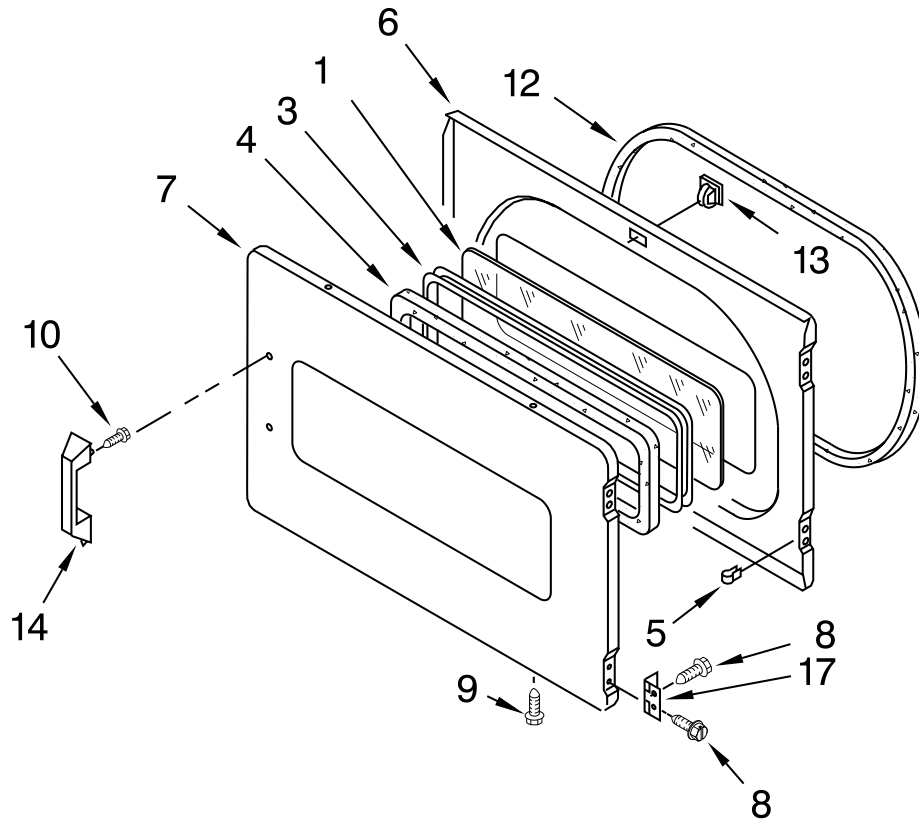

DOOR PARTS

For Model: MLG24PNAGW1
(White)

FOR ORDERING INFORMATION REFER TO PARTS PRICE LIST

DOOR PARTS

For Model: MLG24PNAGW1
(White)

Illus. No.	Part No.	DESCRIPTION
1	3392918	Window (Not shown part 3396122 Window Pack Includes Illus. 1 & 4)
2	W10279703	Hinge & Pin
3	3392914	Frame, Window
4	3392915	Gasket, Window
5	3389249	"U" Nut
6	W10205622	Inner Door
7	W10205649	Outer Door
8	342055	Screw
9	W10080300	Screw
10	9742177	Screw
11	W10191265	Plug, Hinge Screw
12	3390735	Door Seal
13	3392538	Catch, Door Assembly
14	W10213202	Handle, Door
15	W10323063	Door, Inner
16	W10322548	Door, Outer
17	3389247	Hinge & Pin

YOUR MODEL WAS PRODUCED WITH TWO DIFFERENT
DOOR VARIATIONS. REFER TO
ART TO ENSURE CORRECT PART IS ORDERED.