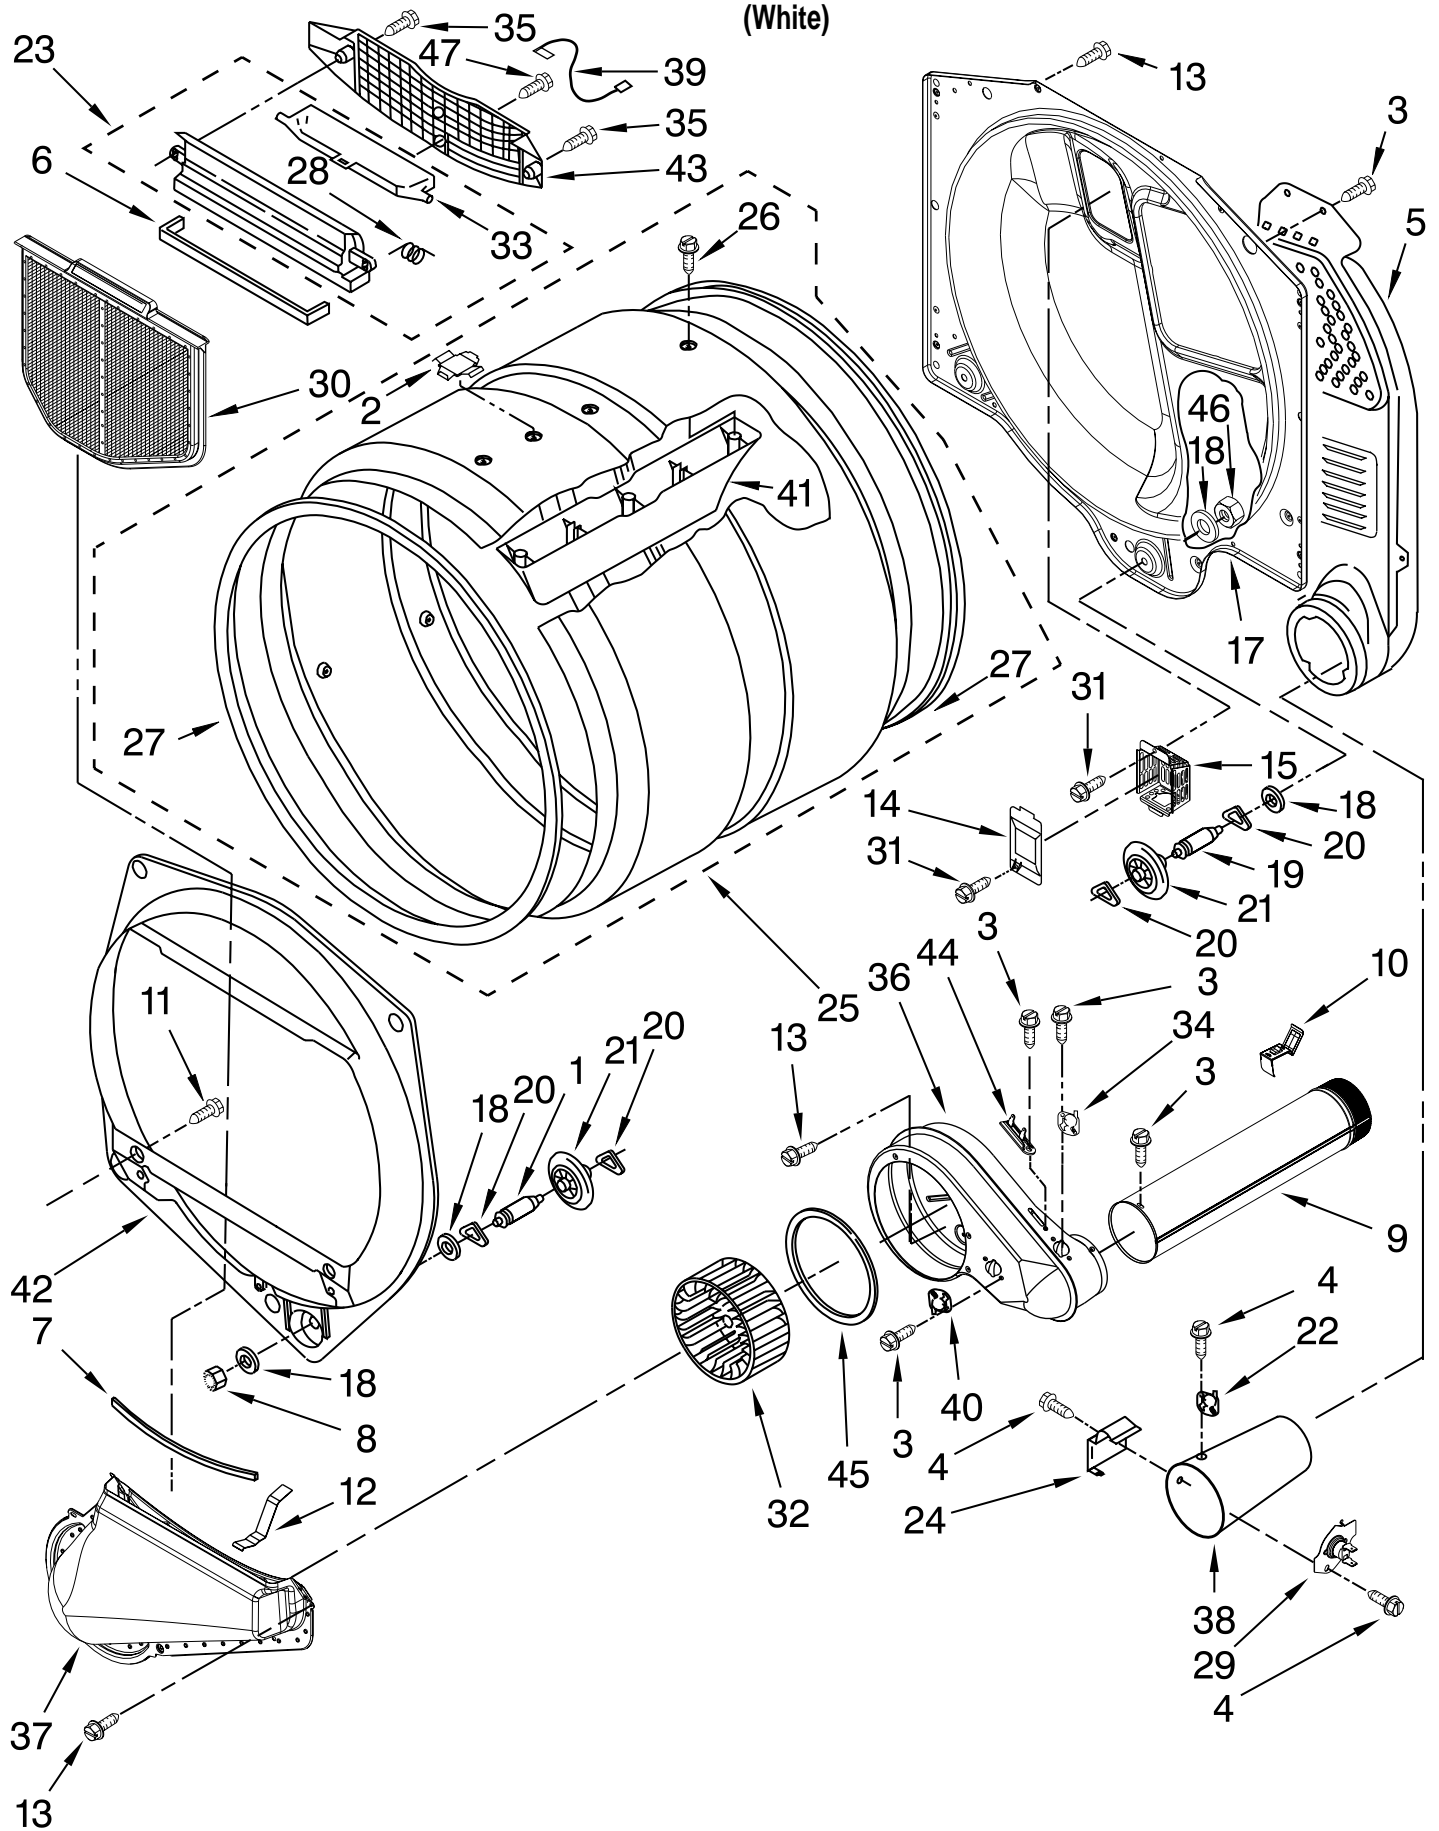

UPPER AND LOWER BULKHEAD PARTS

For Model: MLG24PNAGW1
(White)

FOR ORDERING INFORMATION REFER TO PARTS PRICE LIST

UPPER AND LOWER BULKHEAD PARTS

For Model: MLG24PNAGW1
(White)

Illus.	Part	
No.	No.	DESCRIPTION
1	8575324	Shaft, R.H. Thread
2	W10128544	Drum, Caplug
3	8533971	Screw
4	90767	Screw
5	3394346	Air Duct Assembly
6	697813	Foam-Seal
7	697814	Seal, Drum Front
8	3934666	Nut, 3/8 x 16 (R.H.)
9	W10121167	Exhaust Pipe
10	8572105	Clip, Exhaust
11	3357011	Screw
12	W10345456	Clip-Spring
13	489463	Screw
14	3402841	Lens, Drum Light
15	8578825	Bracket, Drum Light
17	8520836	Bulkhead, Rear
18	3387459	Washer, Support
19	8575325	Shaft, L.H. Thread
20	690997	Ring, Tri
21	W10314171	Roller, Support
22	W10206703	Thermostat 255°F High Limit
23	W10181928	Housing, Outlet
24	338906	Sensor, Radiant
25	8528998	Drum Complete
26	W10219342	Screw
27	W10166807	Seal, Drum
28	3394986	Spring, Lint Screen
29	W10181549	Thermal-Cutoff
30	W10049370	Lint Screen
31	3390647	Screw
32	W10349492	Wheel, Blower
33	W10181925	Door, Lint Screen
34	W10194158	Thermostat, 140°F Cycling
35	3387230	Screw
36	W10119255	Housing, Blower
37	8066168	Lint Duct Assembly
38	8573824	Funnel, Burner
39	3401707	Wire, Jumper
40	W10206206	Thermostat 155° Electronic
41	697693	Baffle, Drum
42	697557	Bulkhead, Front
43	W10181926	Grille, Outlet
44	3392519	Thermal Limiter
45	W10181918	Foam-Seal
46	W10001120	Nut, 3/8-16 (L.H.)
47	695240	Screw