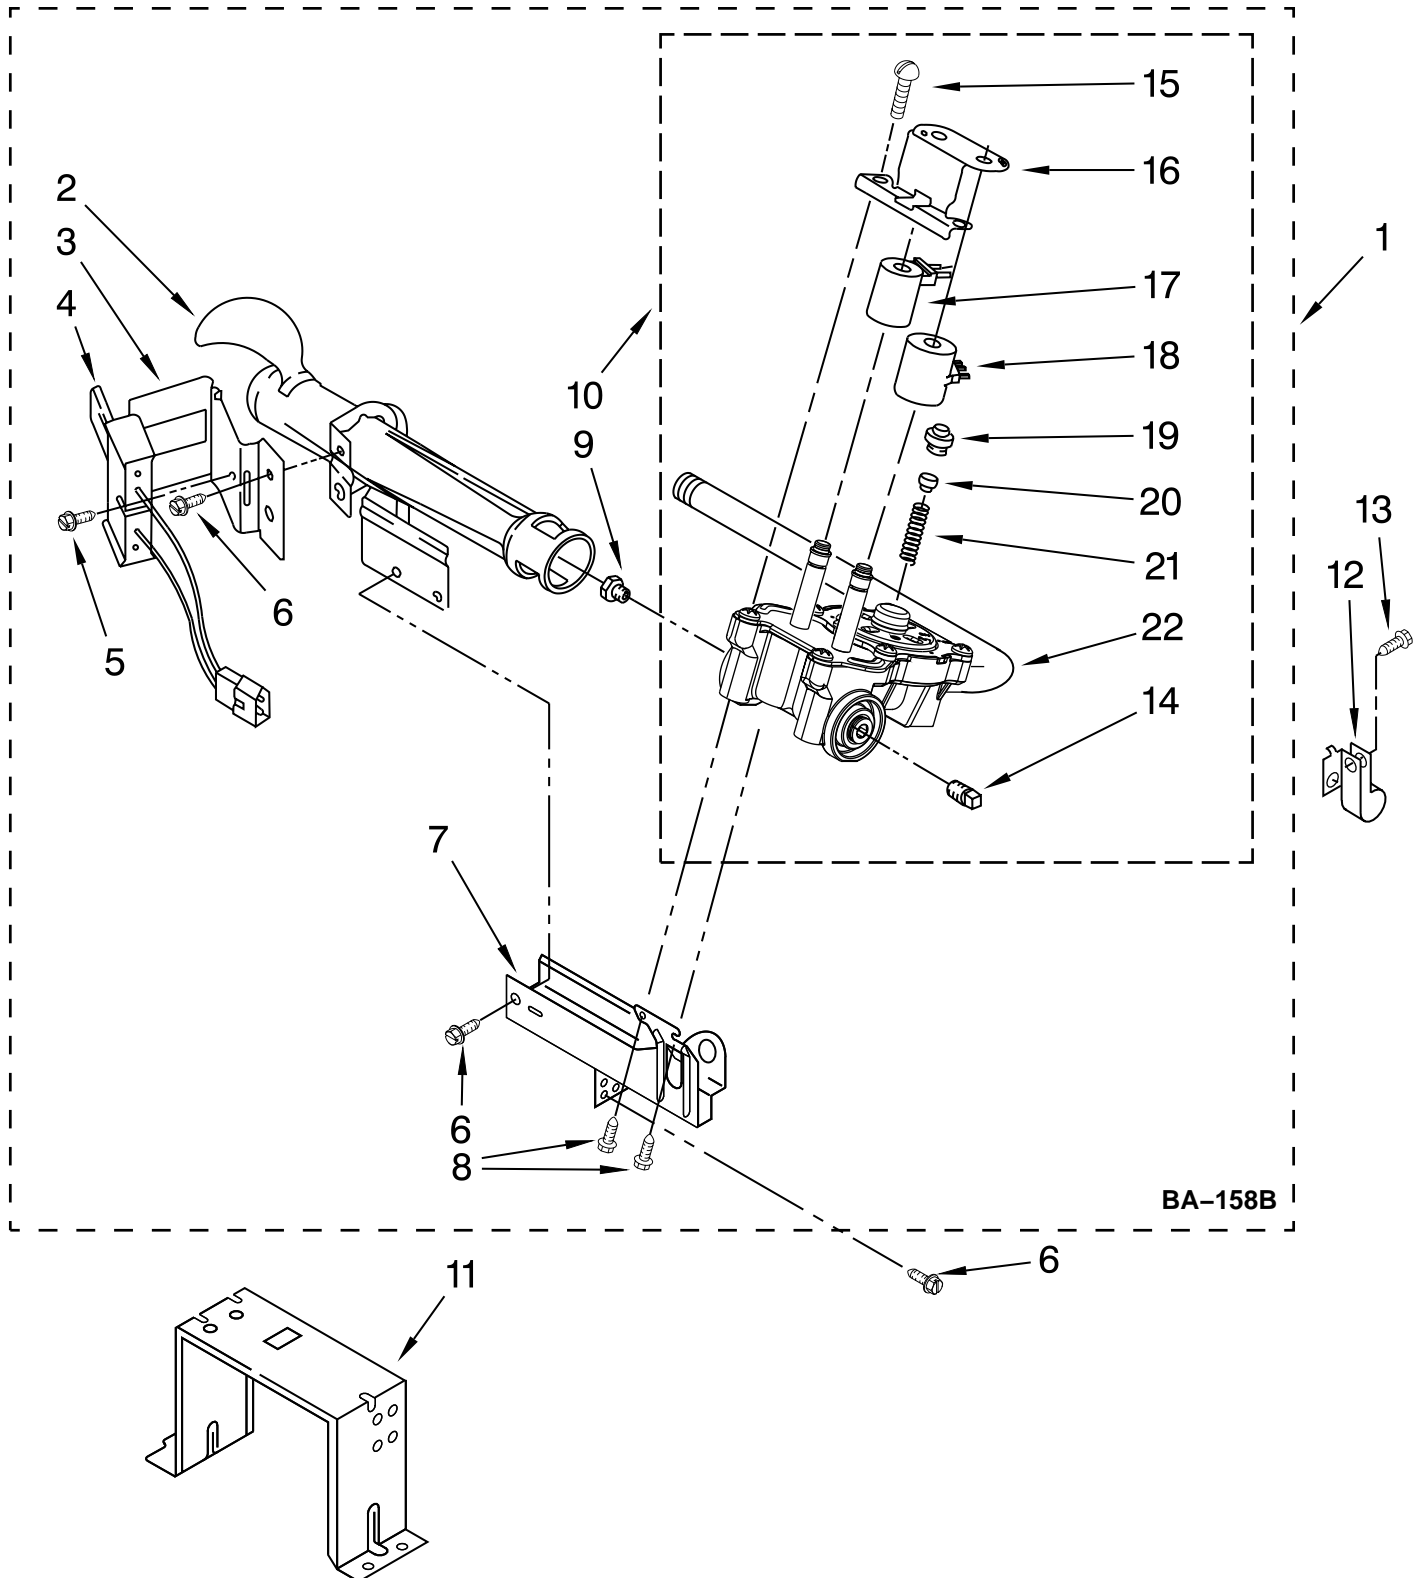

W10096909 BURNER ASSEMBLY

For Model: MLG24PNAGW1
(White)

USE WITH TYPE 1 – NATURAL, TYPE 2 – MIXED,
AND TYPE 4 – LIQUEFIED PROPANE AND BUTANE GASES

BA-158B

FOR ORDERING INFORMATION REFER TO PARTS PRICE LIST

W10096909 BURNER ASSEMBLY

For Model: MLG24PNAGW1
(White)

USE WITH TYPE 1 – NATURAL, TYPE 2 – MIXED,
AND TYPE 4 – LIQUEFIED PROPANE AND BUTANE GASES

Illus. No.	Part No.	DESCRIPTION
1	W10096909	Burner Assembly 60 Hz. (Type 1 & 2)
2	688617	Tube, Burner
3	694298	Bracket, Ignitor
4	686590	Ignitor
5	W10080730	Screw & Washer (8-32 x 5/8)
6	W10080320	Screw, 10-16 x 1/2
7	3389871	Base, Burner
8	W10080630	Screw, 8-18 x 3/8 (3)
9	234660	Orifice, Burner Type 1
10	8281918	Valve, Gas 60 Hz. (Complete) (Includes Pipe & Illus. No. 7)
11	3389889	Bracket, Support
12	3978776	Clamp, Pipe
13	3390647	Screw, 8-18 x 1/2
14	W10295523	Plug, Pipe
15	694421	Screw, 8-32 x 1/2
16	694538	Bracket, Coil
17	695297	Coil, 50 Hz. (2 Terminal)(Main)
18	695298	Coil, 50 Hz. (Split) (3 Terminal) (Pilot Position)
19	694424	Leak, Limiter
20	694423	Screw, Regulator Adjustment
21	694422	Spring, Regulator
22	W10097610	Pipe, Gas Supply

Following Parts Not Illustrated

W10233219 Conversion Kit
(Type 1 and 2)
to Type (4) L.P.G.

BA-158B