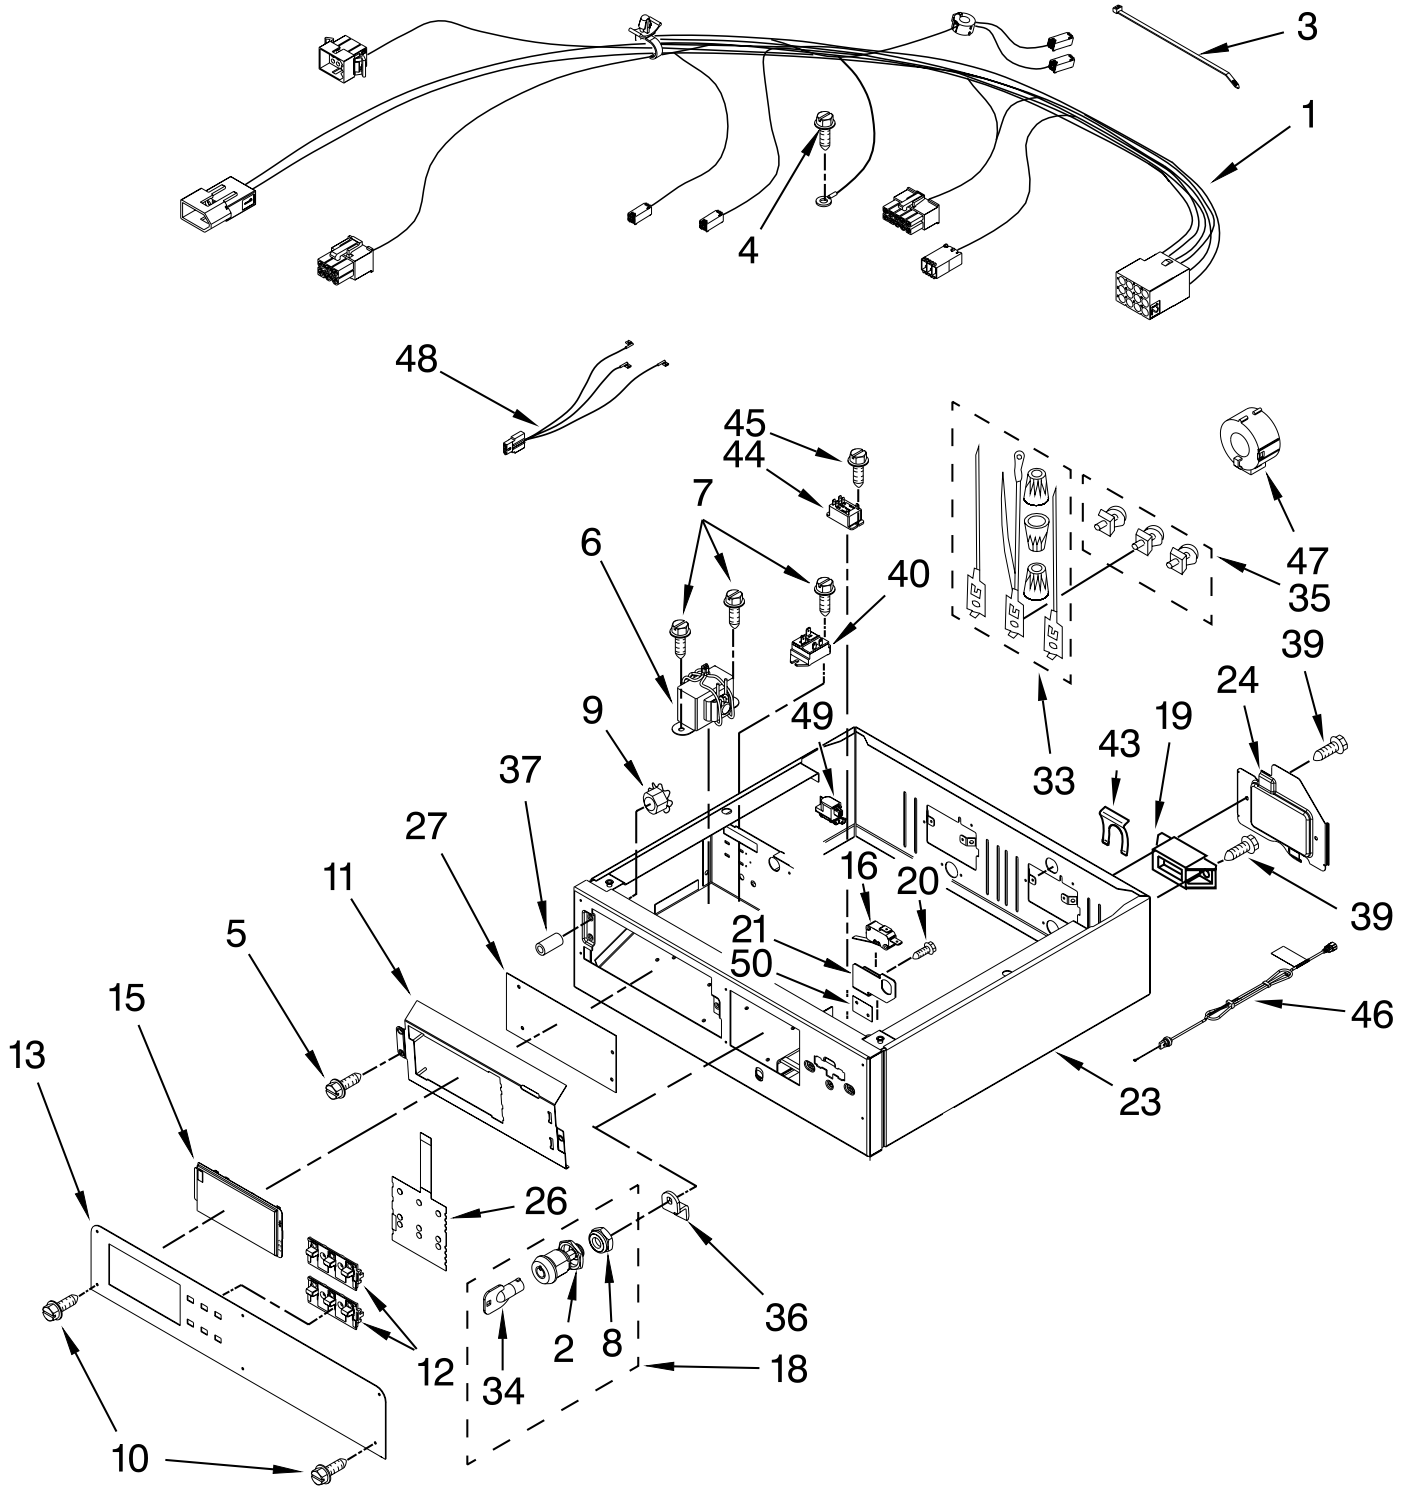

CONTROL PANEL AND SEPARATOR PARTS

For Model: MLG24PNAGW1
(White)

FOR ORDERING INFORMATION REFER TO PARTS PRICE LIST

CONTROL PANEL AND SEPARATOR PARTS

For Model: MLG24PNAGW1
(White)

Illus. No.	Part No.	DESCRIPTION	Illus. No.	Part No.	DESCRIPTION	Illus. No.	Part No.	DESCRIPTION
1	W10169700	Harness, Collar	20	3400408	Screw	37	W10133514	Standoff, Circuit Board
2	W10139762	Hex Nut, 3/4-27	21	W10160652	Bracket-Switch	39	3400000	Screw
3	8529895	Tie, Cable	23	W10165714	Collar	40	W10133335	Relay-Spt
4	8533974	Screw	24	3396795	Cover, Terminal Block	43	694415	Strain-Relief
5	W10140652	Screw	26	W10133278	Membrane Switch Assembly	44	W10258680	Relay, Heater
6	W10237957	Transformer 120 - 22.5 VAC	27	W10167611	Control Board	45	3390647	Screw
7	8533971	Screw	33	279318	Terminal Brass Tinned (3) (Includes Item. 35)	46	W10167642	Cord, Power (Parts Not Shown)
8	W10177242	Hex-Nut 9/32 - 28	34	W10140858	Key, Access Door		W10153836	10A Cord Lock 10A Cord Adapter
9	W10139046	Nut, 6-32	35	279393	Terminal-Block Screw Kit (For Terminal Block		W10223804	Australian
10	3390647	Screw	36	W10233256	Locking Cam		W10223809	European
11	W10163677	Plate, Control Mounting					W10223807	British
12	W10131113	Push Button				47	3407172	Choke-Harness
13	W10135193	Facia Console				48	W10190549	Jumper, Transformer
15	W10133268	Cover, Display				49	W10189038	RFI Filter CPL (Export)
16	W10133281	Switch, Service Access				50	W10151156	Shield, Sensor Switch
18	W10133264	Lock Assembly						
19	3397659	Terminal-Block						