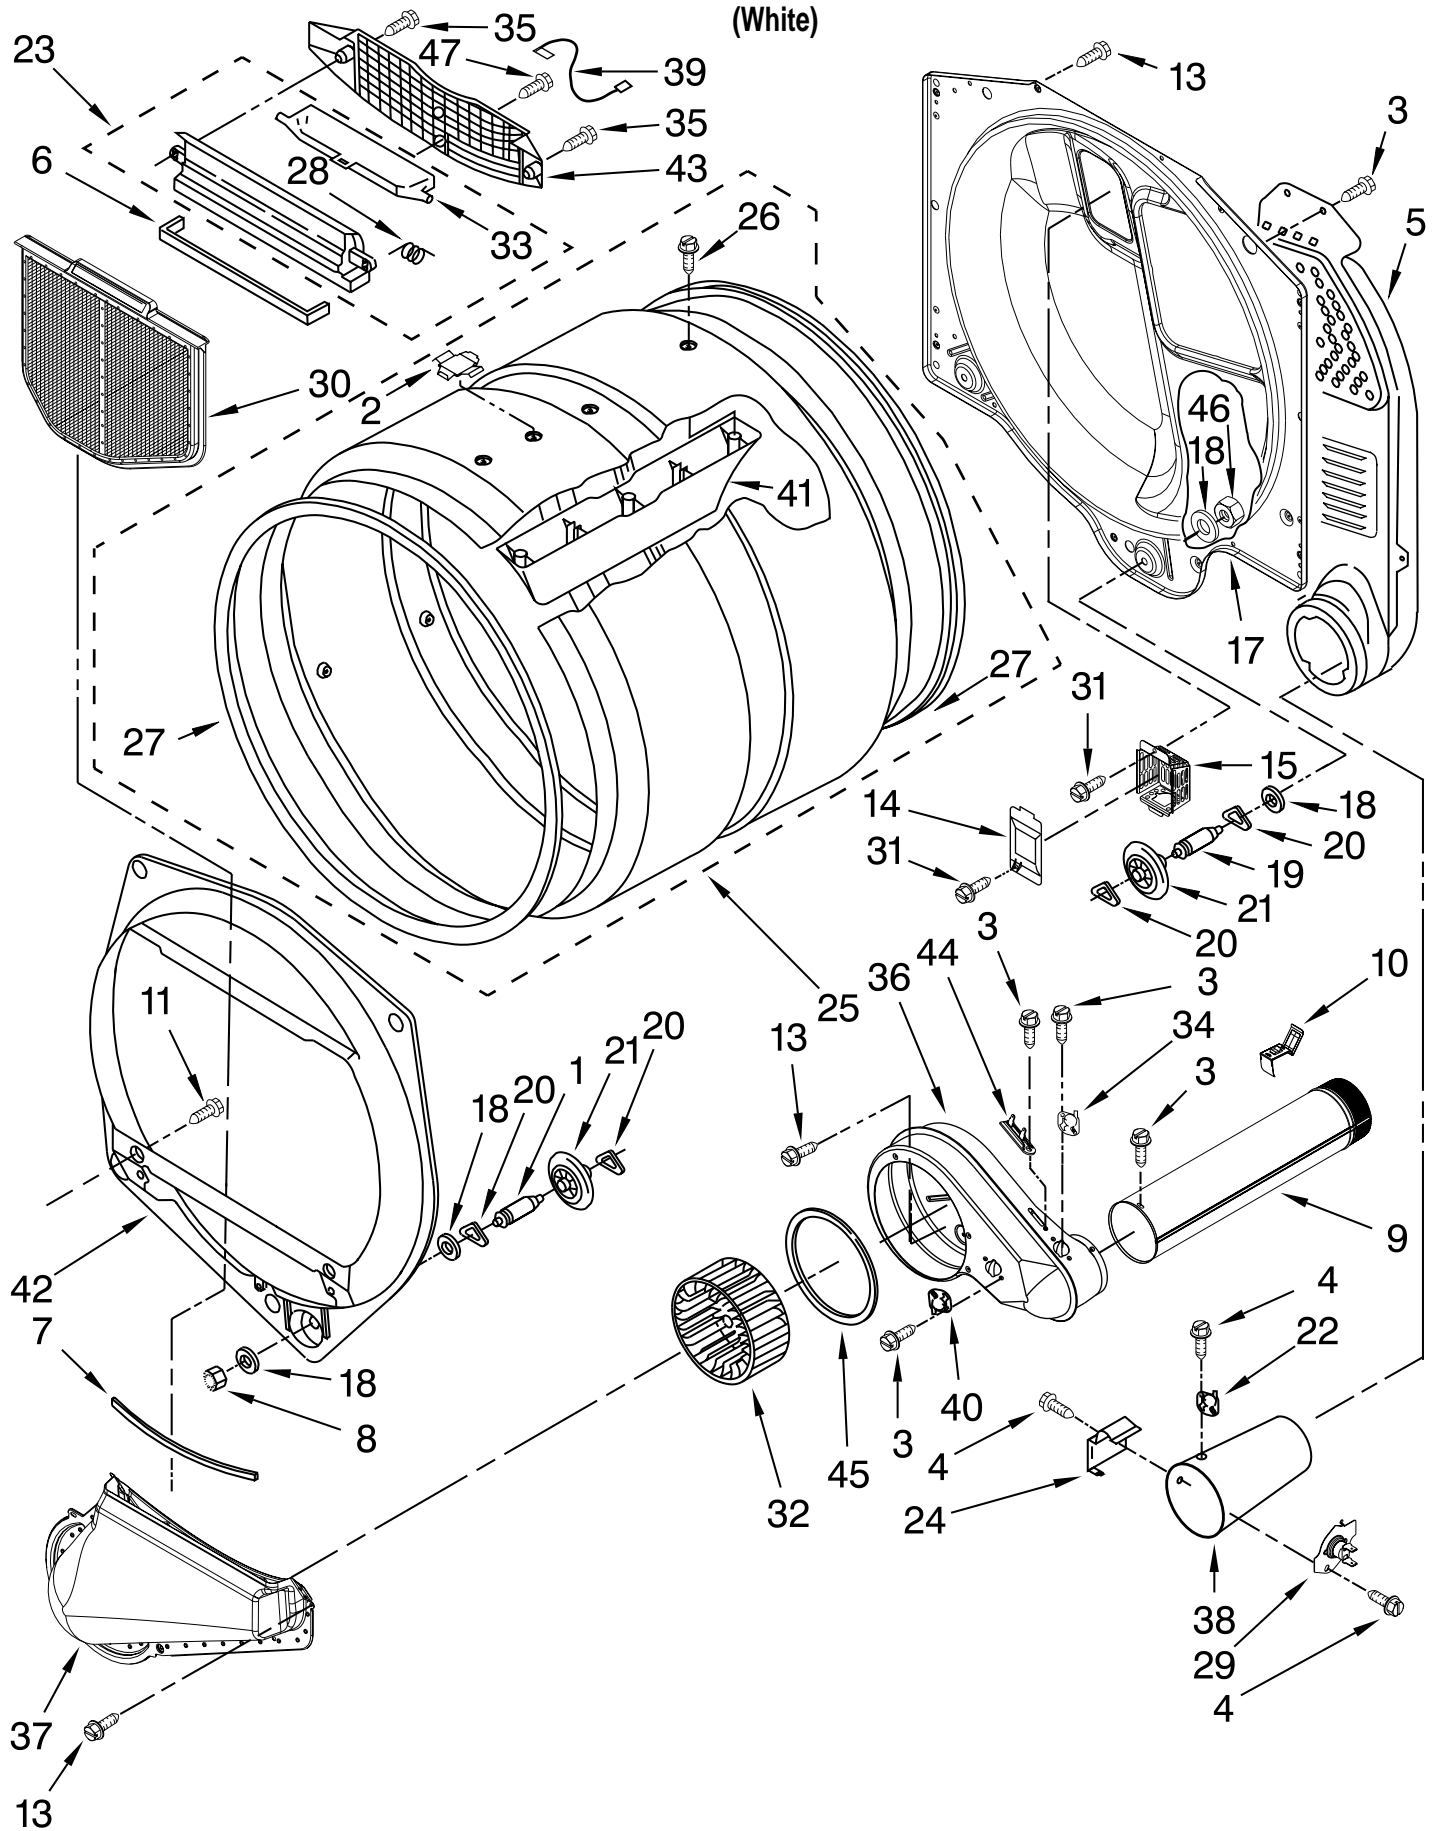

UPPER AND LOWER BULKHEAD PARTS

For Model: MLG24PNAGW2

(White)

FOR ORDERING INFORMATION REFER TO PARTS PRICE LIST

UPPER AND LOWER BULKHEAD PARTS

For Model: MLG24PNAGW2
(White)

Illus. No.	Part No.	DESCRIPTION
1	W10359271	Shaft, R.H. Thread
2	W10128544	Drum, Caplug
3	8533971	Screw
4	90767	Screw
5	3394346	Air Duct Assembly
6	697813	Foam-Seal
7	697814	Seal, Drum Front
8	3934666	Nut, 3/8 x 16 (R.H.)
9	W10121167	Exhaust Pipe
10	8572105	Clip, Exhaust
11	3357011	Screw
13	489463	Screw
14	3402841	Lens, Drum Light
15	8578825	Bracket, Drum Light
17	8520836	Bulkhead, Rear
18	3387459	Washer, Support
19	W10359272	Shaft, L.H. Thread
20	690997	Ring, Tri
21	W10314171	Roller, Support
22	W10206703	Thermostat 255°F High Limit
23	W10181928	Housing, Outlet
24	338906	Sensor, Radiant
25	8528998	Drum Complete
26	W10219342	Screw
27	W10166807	Seal, Drum
28	3394986	Spring, Lint Screen
29	W10181549	Thermal-Cutoff
30	W10049370	Lint Screen
31	3390647	Screw
32	W10349492	Wheel, Blower
33	W10181925	Door, Lint Screen
34	W10194158	Thermostat, 140°F Cycling
35	3387230	Screw
36	W10119255	Housing, Blower
37	8066168	Lint Duct Assembly
38	8573824	Funnel, Burner
39	3401707	Wire, Jumper
40	W10206206	Thermostat 155° Electronic
41	697693	Baffle, Drum
42	697557	Bulkhead, Front
43	W10181926	Grille, Outlet
44	3392519	Thermal Limiter
45	697770	Foam-Seal
46	W10001120	Nut, 3/8-16 (L.H.)
47	695240	Screw