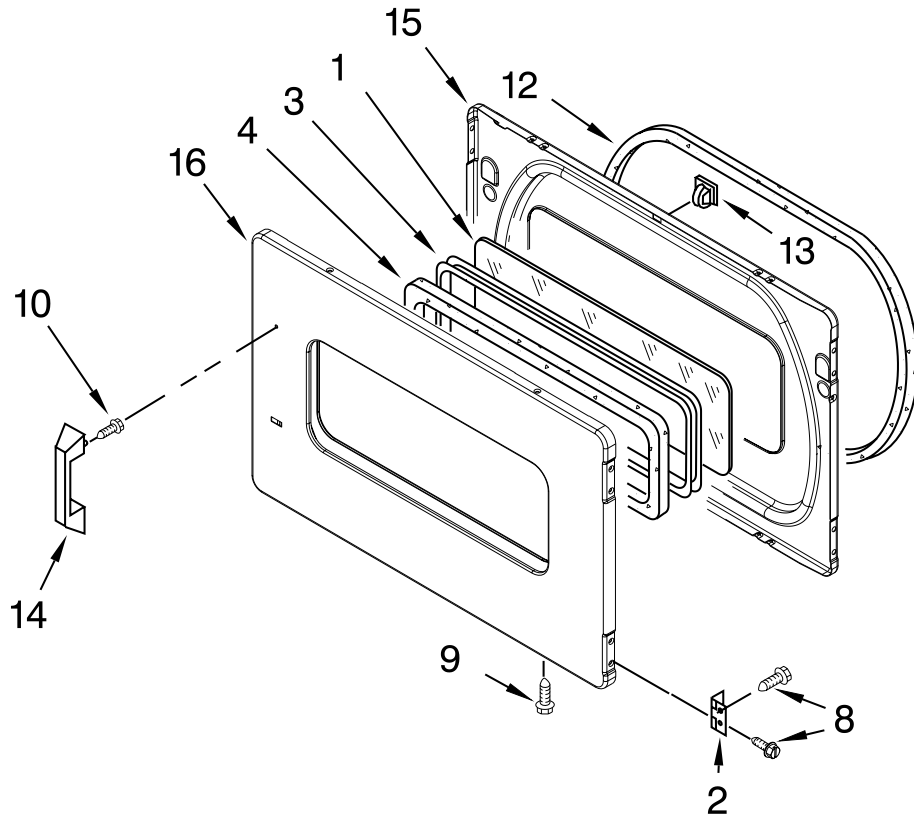

UPPER AND LOWER BULKHEAD PARTS

For Model: MLG24PNAGW2

(White)

FOR ORDERING INFORMATION REFER TO PARTS PRICE LIST

UPPER AND LOWER BULKHEAD PARTS

For Model: MLG24PNAGW2
(White)

Illus. No.	Part No.	DESCRIPTION
1	W10359271	Shaft, R.H. Thread
2	W10128544	Drum, Caplug
3	8533971	Screw
4	90767	Screw
5	3394346	Air Duct Assembly
6	697813	Foam-Seal
7	697814	Seal, Drum Front
8	3934666	Nut, 3/8 x 16 (R.H.)
9	W10121167	Exhaust Pipe
10	8572105	Clip, Exhaust
11	3357011	Screw
13	489463	Screw
14	3402841	Lens, Drum Light
15	8578825	Bracket, Drum Light
17	8520836	Bulkhead, Rear
18	3387459	Washer, Support
19	W10359272	Shaft, L.H. Thread
20	690997	Ring, Tri
21	W10314171	Roller, Support
22	W10206703	Thermostat 255°F High Limit
23	W10181928	Housing, Outlet
24	338906	Sensor, Radiant
25	8528998	Drum Complete
26	W10219342	Screw
27	W10166807	Seal, Drum
28	3394986	Spring, Lint Screen
29	W10181549	Thermal-Cutoff
30	W10049370	Lint Screen
31	3390647	Screw
32	W10349492	Wheel, Blower
33	W10181925	Door, Lint Screen
34	W10194158	Thermostat, 140°F Cycling
35	3387230	Screw
36	W10119255	Housing, Blower
37	8066168	Lint Duct Assembly
38	8573824	Funnel, Burner
39	3401707	Wire, Jumper
40	W10206206	Thermostat 155° Electronic
41	697693	Baffle, Drum
42	697557	Bulkhead, Front
43	W10181926	Grille, Outlet
44	3392519	Thermal Limiter
45	697770	Foam-Seal
46	W10001120	Nut, 3/8-16 (L.H.)
47	695240	Screw

DOOR PARTS

For Model: MLG24PNAGW2
(White)

FOR ORDERING INFORMATION REFER TO PARTS PRICE LIST

DOOR PARTS

For Model: MLG24PNAGW2
(White)

Illus. No.	Part No.	DESCRIPTION
1	3392918	Window (Not shown part 3396122 Window Pack Includes Illus. 1 & 4)
2	W10279703	Hinge & Pin
3	3392914	Frame, Window
4	3392915	Gasket, Window
8	W10080300	Screw
9	342055	Screw
10	9742177	Screw
12	3390735	Door Seal
13	3392538	Catch, Door Assembly
14	W10213202	Handle, Door
15	W10323063	Door, Inner
16	W10322548	Door, Outer