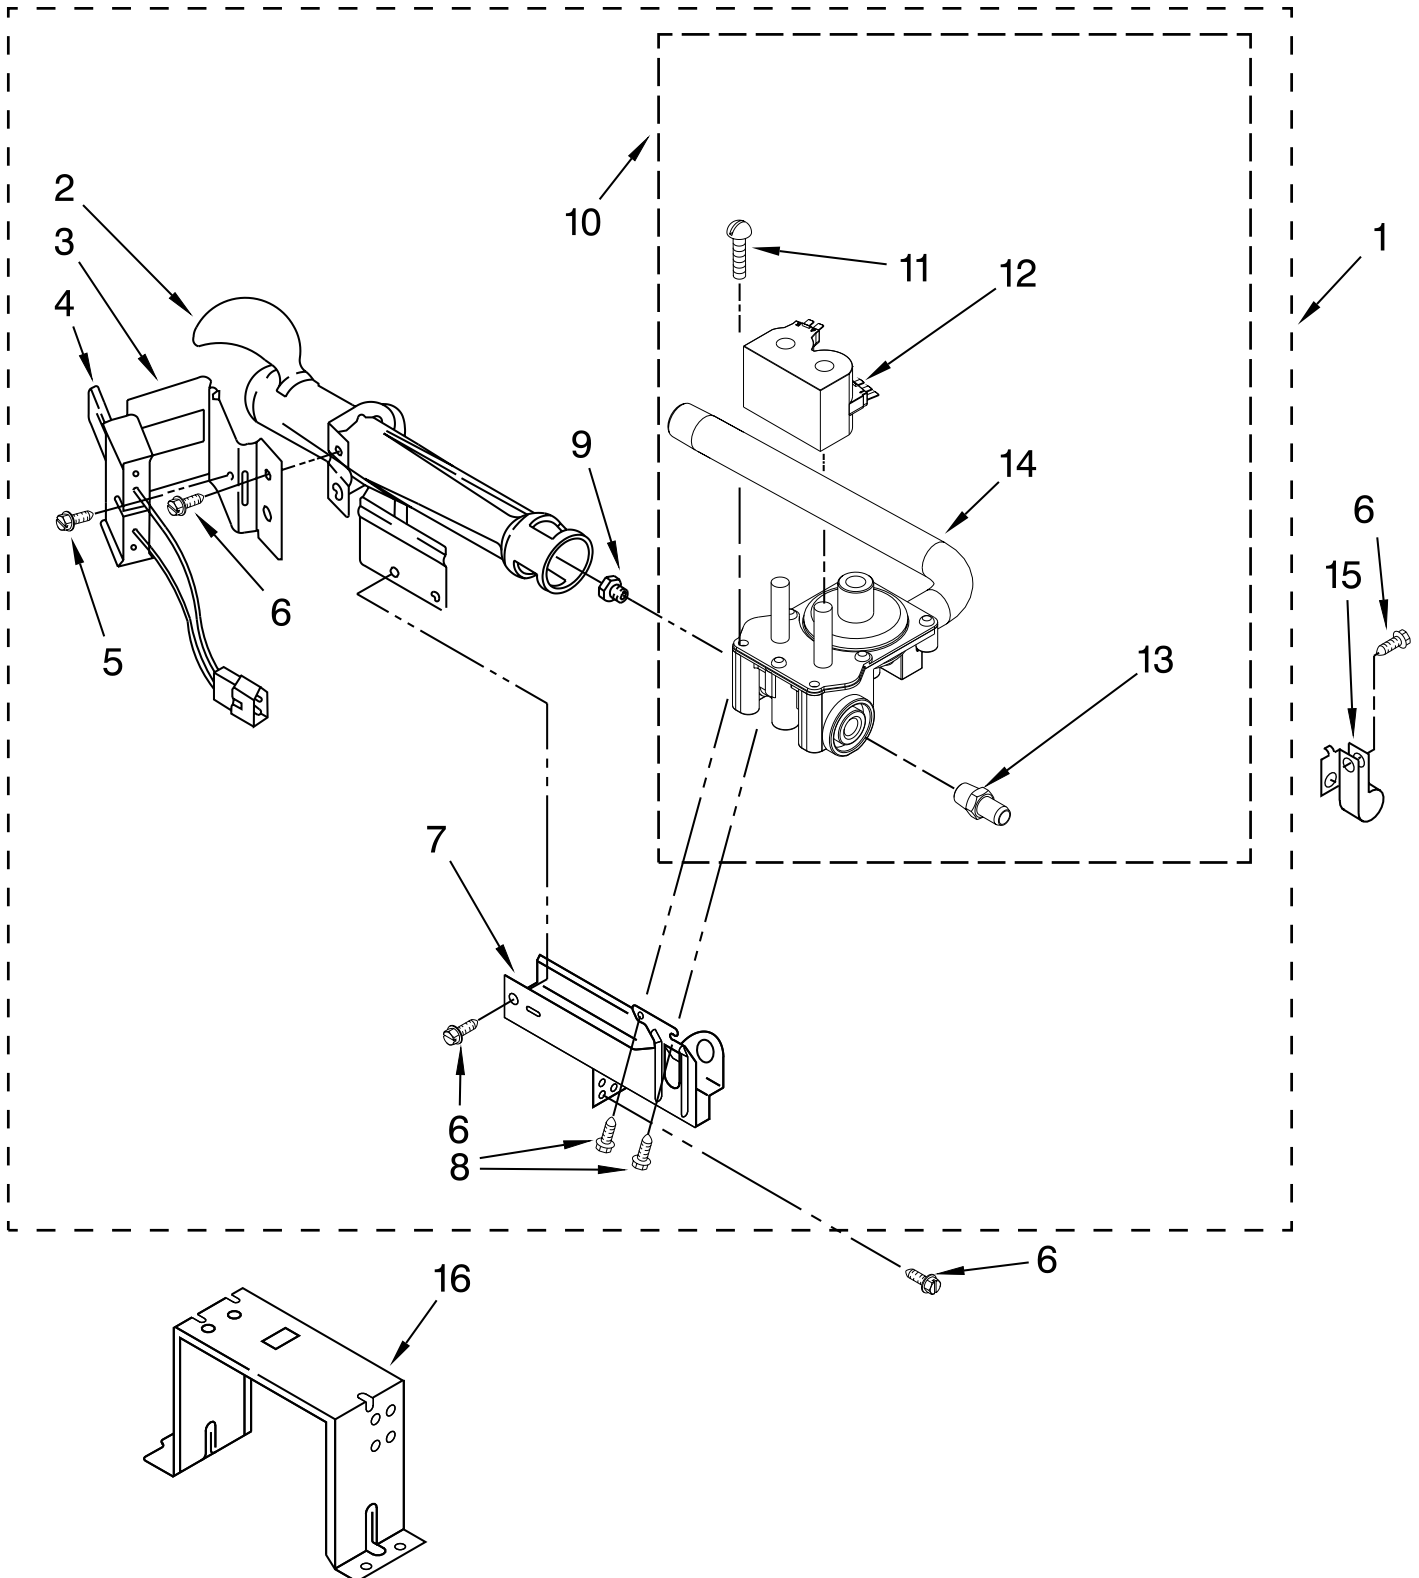

BURNER ASSEMBLY

For Model: MLG24PNAGW2
(White)

USE WITH TYPE 1 – NATURAL, TYPE 2 – MIXED,
AND TYPE 4 – LIQUEFIED PROPANE AND BUTANE GASES

FOR ORDERING INFORMATION REFER TO PARTS PRICE LIST

BURNER ASSEMBLY

For Model: MLG24PNAGW2
(White)

USE WITH TYPE 1 – NATURAL, TYPE 2 – MIXED,
AND TYPE 4 – LIQUEFIED PROPANE AND BUTANE GASES

Illus. No.	Part No.	DESCRIPTION
1	W10469829	Burner Assembly 60 Hz. (Type 1, 2 & 3) (Copreci)
2	688617	Tube, Burner
3	694298	Bracket, Ignitor
4	686590	Ignitor
5	3393909	Screw & Washer (8-32 x 5/8)
6	343641	Screw, 10-16 x 1/2
7	3389871	Base, Burner
8	3387057	Screw, 10-16 x 1/2
9		Orifice, Burner
	234660	Type 1
	234868	Type 2
10	W10304603	Valve, Gas 60 Hz. (Complete)
11	326049536	Screw, Coil
12	W10340251	Coil, 50 Hz.
13	W10304608	Tap, Pressure
14	W10097610	Pipe, Gas Supply
15	3387561	Clamp, Pipe
16	3389889	Bracket, Support

Following Parts Not Illustrated

W10233219 Conversion Kit
(Type 1 and 2)
to Type (4) L.P.G.