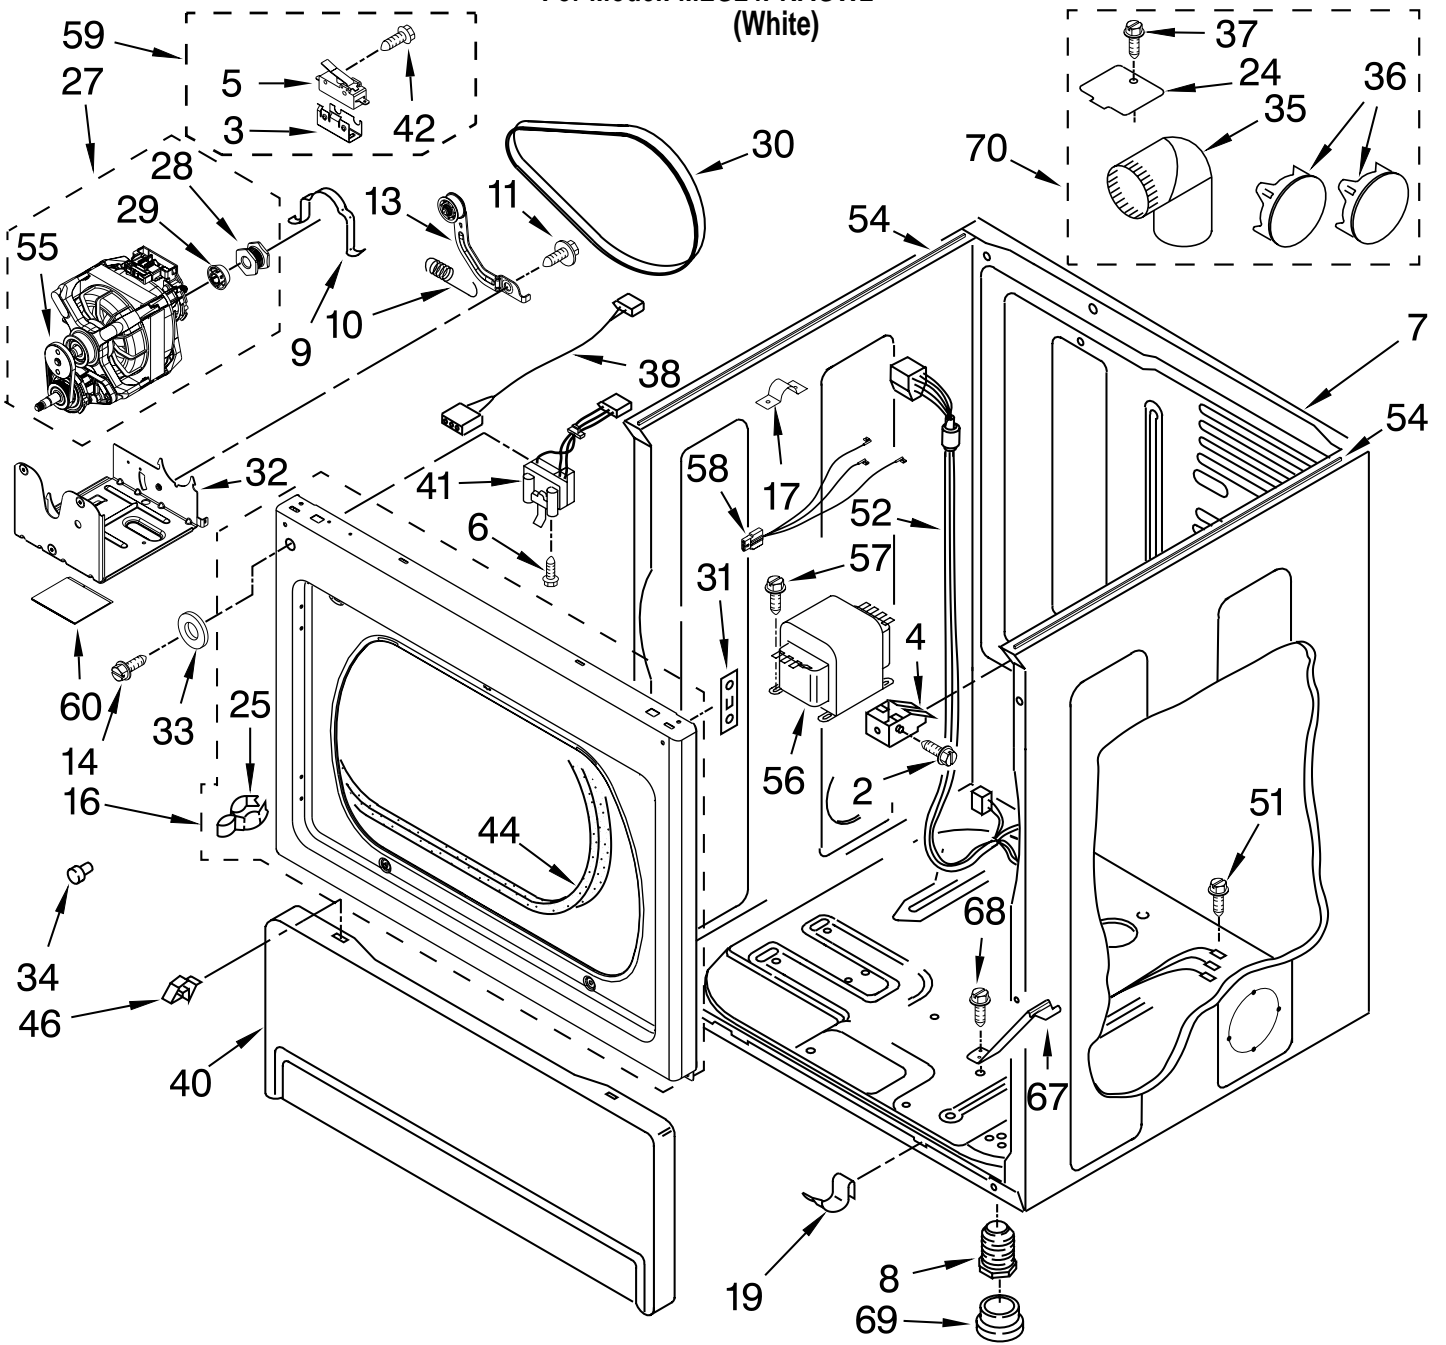

LOWER CABINET AND FRONT PANEL PARTS

For Model: MLG24PNAGW2
(White)

FOR ORDERING INFORMATION REFER TO PARTS PRICE LIST

LOWER CABINET AND FRONT PANEL PARTS

For Model: MLG24PNAGW2
(White)

Illus. No.	Part No.	DESCRIPTION	Illus. No.	Part No.	DESCRIPTION	Illus. No.	Part No.	DESCRIPTION
1		Literature Parts (Located Behind Toe Panel)	28	W10167237	Pulley	57	3400000	Screw
	W10184555	Installation Instructions	29	3393657	Restraint, Belt	58	W10190549	Jumper, Transformer
	W10184546	Tech Sheet	30	W10131172	Belt, Drive	59	W10259136	Assembly, Switch
2	3391915	Screw	31	3390902	Clip, Door Hinge	60	W10212660	Sound Pad, Motor
3	8564011	Bracket-Switch	32	W10135695	Bracket, Motor	61	W10469829	Burner Assembly 50 Hz. (Refer To Page 12 & 13 for Further Breakdown)
4	3391846	Clip, Front Panel	33	W10223794	Washer	62	3393909	Screw
5	W10410873	Assembly, Switch & Actuator	34	693152	Bumper	63	343641	Screw
6	697773	Screw	35	279731	4"-90 Elbow	64	3387057	Screw
7	8310656	Cabinet, Lower	36	49252	Plug-Multivent	65	686590	Ignitor
8	3392100	Foot, Dryer Plastic	37	488729	Screw	66	W10304603	Valve Gas 50 Hz. (Complete)
9	660658	Clamp, Motor	38	W10231861	Jumper, Door Switch	67	W10181903	Bracket, Burner
10	3387374	Spring, Idler	40	697215	Toe Panel (Includes Item. 34)	68	693995	Screw
11	3389420	Retainer, Idler	41	W10237959	Switch, Leaded Door	69	3391943	Boot-Foot
13	W10344192	Idler Assembly	42	3400934	Assembly, Screw & Insulator	Optional Parts Not Included		
14	3400077	Screw	44	3387242	Seal, Front Panel	Dryer Exhaust Kit		
16	W10234293	Upper Front Panel	46	3388229	Retainer	(For Side & Bottom Venting)		
17	98997	Clip	51	3390647	Screw			
19	W10291934	Clip	52	W10386323	Harness (Lower)			
24	3394331	Plate Cover (Bottom Exhaust)	54	8318396	Foam-Seal			
25	696144	Strike, Door	55	3405160	Belt, Poly V	70	279818	White
27	W10289662	Motor Assembly (50 Hz.)	56	3977633	Autotransformer