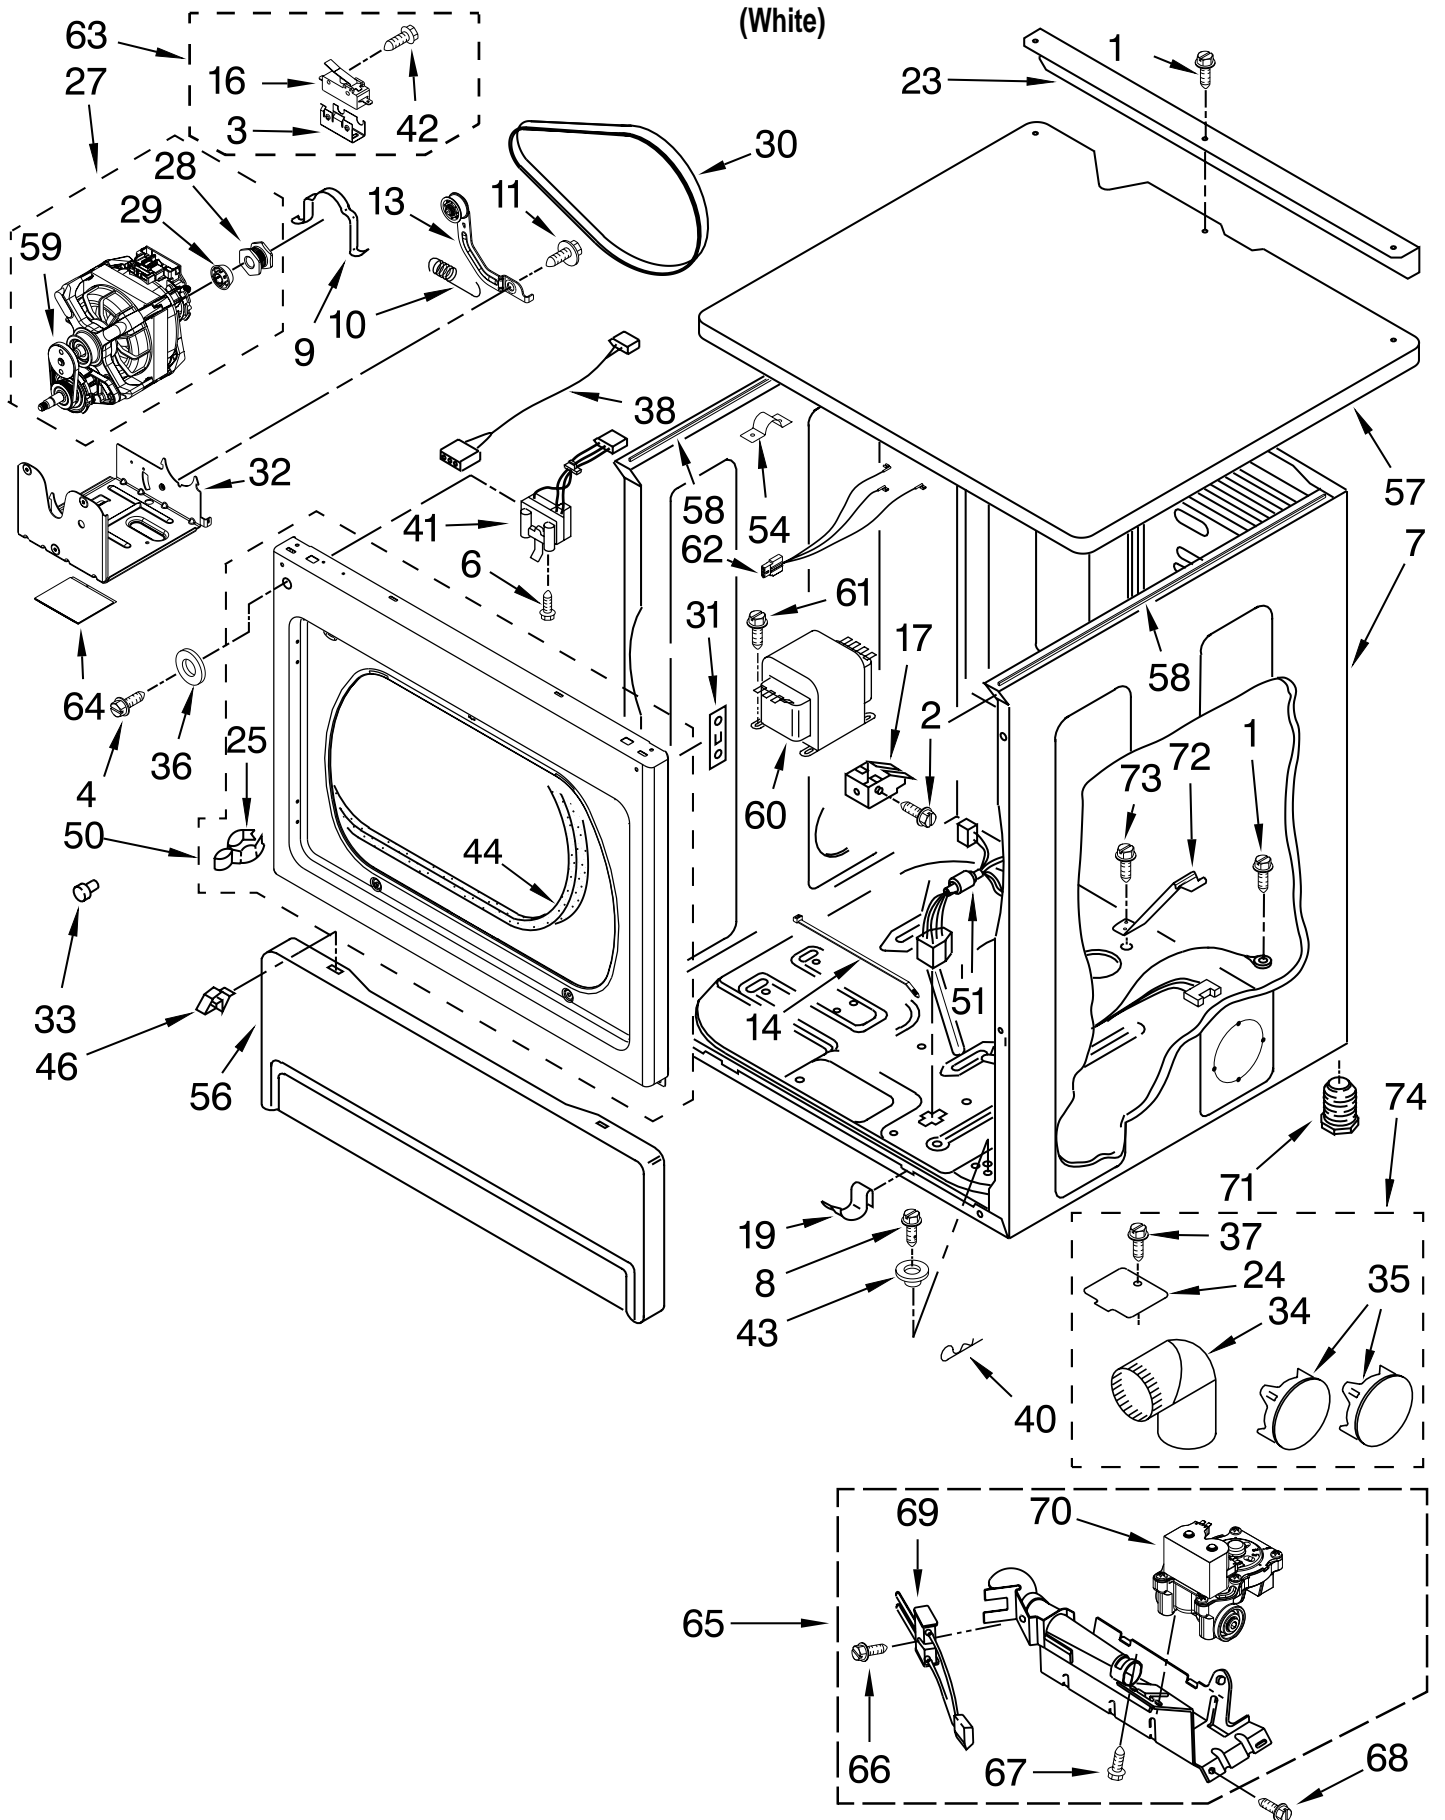

UPPER CABINET AND FRONT PANEL PARTS

For Model: MLG24PNAGW2
(White)

FOR ORDERING INFORMATION REFER TO PARTS PRICE LIST

UPPER CABINET AND FRONT PANEL PARTS

For Model: MLG24PNAGW2
(White)

Illus. No.	Part No.	DESCRIPTION	Illus. No.	Part No.	DESCRIPTION	Illus. No.	Part No.	DESCRIPTION
1	3390647	Screw	32	W10135695	Bracket, Motor	61	3400000	Screw
2	3391915	Screw	33	693152	Bumper	62	W10190549	Jumper, Transformer
3	8564011	Bracket-Switch	34	279731	4"-90° Elbow	63	W10259136	Assembly, Switch
4	3400077	Screw	35	49252	Plug-Multivent	64	W10212660	Sound Pad, Motor
6	697773	Screw	36	W10223794	Washer	65	W10469829	Burner Assembly 50 Hz. (Refer To Page 12 & 13 for Further Breakdown)
7	3978859	Cabinet (Upper)	37	488729	Screw	66	3393909	Screw
8	3400523	5/16-18 X 1.00	38	W10231861	Jumper, Door Switch	67	343641	Screw
9	660658	Clamp, Motor	40	W10117347	Cotter Pin	68	3387057	Screw
10	3387374	Spring, Idler	41	W10237959	Switch, Leaded Door	69	686590	Ignitor
11	3389420	Retainer, Idler	42	3400934	Assembly, Screw & Insulator	70	W10304603	Valve Gas 50 Hz. (Complete)
13	W10344192	Idler Assembly	43	3389233	Bushing	71	689172	Foot, Dryer Plastic (2)
14	8529895	Tie Cable	44	3387242	Seal, Front Panel	72	W10181903	Bracket, Burner
16	W10410873	Assembly, Switch & Actuator	46	3388229	Retainer	73	693995	Screw
17	3391846	Clip, Front Panel	50	W10234293	Upper Front Panel	Optional Parts Not Included		
19	W10291934	Clip	51	W10386322	Harness (Upper)	Dryer Exhaust Kit		
23	3979115	Bracket, Angle	54	98997	Clip	(For Side & Bottom Venting)		
24	3394331	Plate, Cover (Bottom Exhaust)	56	697215	Panel, Toe (Includes Illus. 33)	74	279818	White
25	696144	Strike, Door	57	3389351	Top (Upper)			
27	W10289662	Motor Assembly 50 Hz.	58	8318396	Foam-Seal			
28	W10167237	Pulley	59	3405160	Belt, Poly V			
29	3393657	Restraint, Belt	60	3977633	Autotransformer			
30	W10131172	Belt, Drive						
31	3390902	Clip, Door Hinge