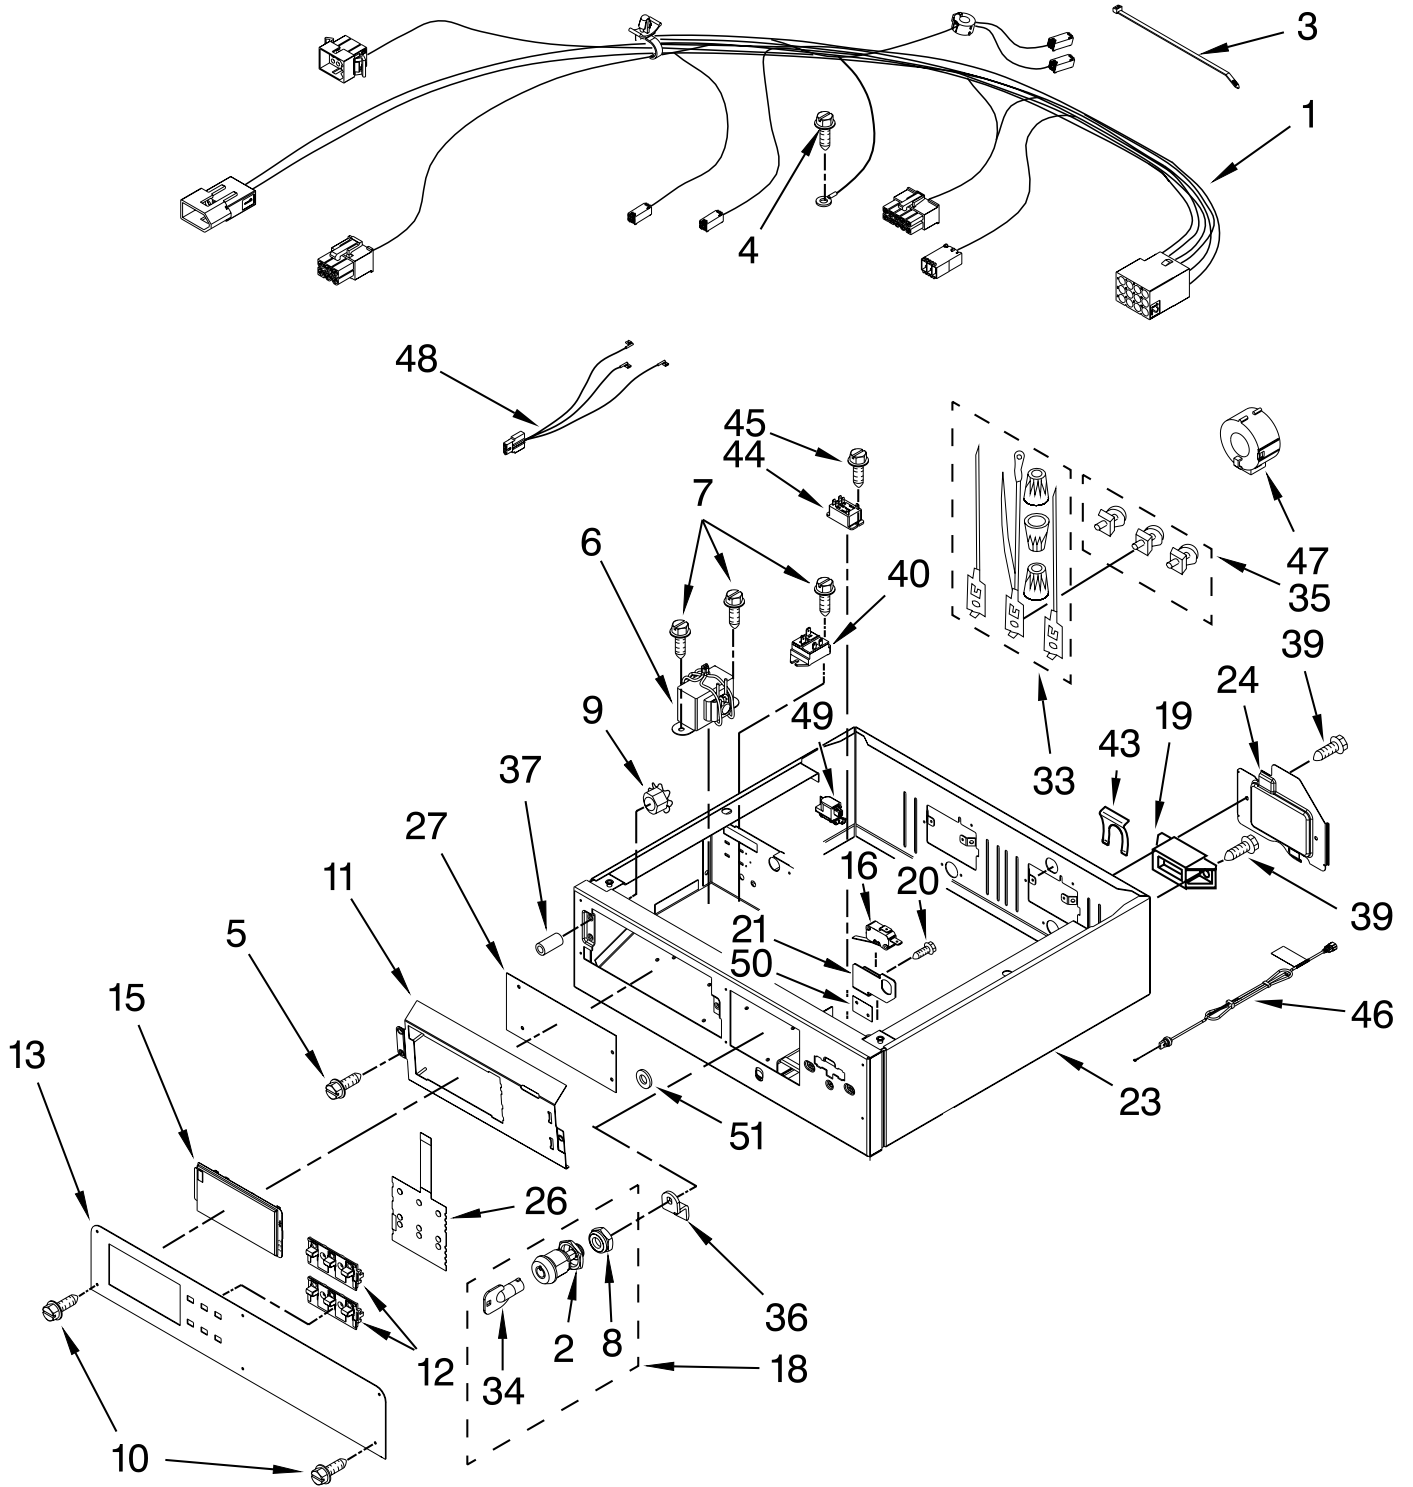

CONTROL PANEL AND SEPARATOR PARTS

For Model: MLG24PNAGW2
(White)

FOR ORDERING INFORMATION REFER TO PARTS PRICE LIST

CONTROL PANEL AND SEPARATOR PARTS

For Model: MLG24PNAGW2

(White)

Illus. No.	Part No.	DESCRIPTION	Illus. No.	Part No.	DESCRIPTION	Illus. No.	Part No.	DESCRIPTION
1	W10169700	Harness, Collar	21	W10160652	Bracket-Switch	39	3400000	Screw
2	W10139762	Hex Nut, 3/4-27	23	W10165714	Collar	40	W10133335	Relay-Spt
3	8529895	Tie, Cable	24	3396795	Cover, Terminal Block	43	694415	Strain-Relief
4	8533974	Screw	26	W10133278	Membrane Switch Assembly	44	W10258680	Relay, Heater
5	W10140652	Screw	27	W10167611	Control Board	45	3390647	Screw
6	W10237957	Transformer 120 - 22.5 VAC	33	279318	Terminal Brass Tinned (3) (Includes Item. 35)	46	W10476824	Cord, Power (Parts Not Shown)
7	8533971	Screw	34	W10140858	Key, Access Door		W10446855	10A Cord Lock 10A Cord Adapter
8	W10177242	Hex-Nut 9/32 - 28	35	279393	Terminal-Block Screw Kit (For Terminal Block		W10476818	Australian
9	W10139046	Nut, 6-32	36	W10233256	Locking Cam		W10476822	European
10	3390647	Screw	37	W10133514	Standoff, Circuit Board		W10476820	British
11	W10163677	Plate, Control Mounting				47	3407172	Choke-Harness
12	W10131113	Push Button				48	W10111027	Jumper, Transformer
13	W10135193	Facia Console				49	W10189038	RFI Filter
15	W10133268	Cover, Display						CPL (Export)
16	W10133281	Switch, Service Access				50	W10151156	Shield, Sensor Switch
18	W10133264	Lock Assembly				51	2006252	Washer, Nylon
19	3397659	Terminal-Block						
20	3400408	Screw						