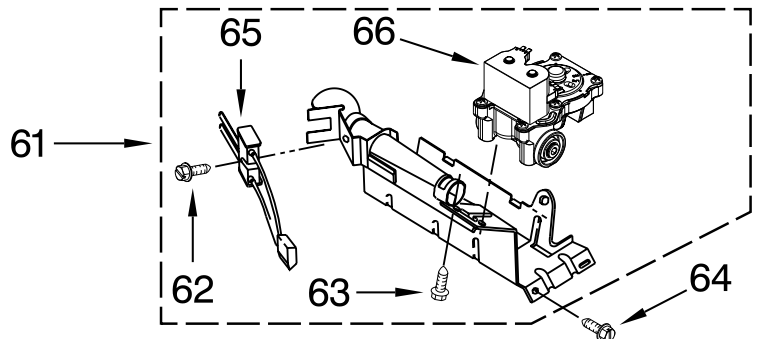

LOWER CABINET AND FRONT PANEL PARTS

For Model: MLG24PNAGW2
(White)

FOR ORDERING INFORMATION REFER TO PARTS PRICE LIST

LOWER CABINET AND FRONT PANEL PARTS

For Model: MLG24PNAGW2
(White)

Illus. No.	Part No.	DESCRIPTION	Illus. No.	Part No.	DESCRIPTION	Illus. No.	Part No.	DESCRIPTION
1		Literature Parts (Located Behind Toe Panel)	28	W10167237	Pulley	57	3400000	Screw
	W10184555	Installation Instructions	29	3393657	Restraint, Belt	58	W10190549	Jumper, Transformer
	W10184546	Tech Sheet	30	W10131172	Belt, Drive	59	W10259136	Assembly, Switch
2	3391915	Screw	31	3390902	Clip, Door Hinge	60	W10212660	Sound Pad, Motor
3	8564011	Bracket-Switch	32	W10135695	Bracket, Motor	61	W10469829	Burner Assembly 50 Hz. (Refer To Page 12 & 13 for Further Breakdown)
4	3391846	Clip, Front Panel	33	W10223794	Washer	62	3393909	Screw
5	W10410873	Assembly, Switch & Actuator	34	693152	Bumper	63	343641	Screw
6	697773	Screw	35	279731	4"-90 Elbow	64	3387057	Screw
7	8310656	Cabinet, Lower	36	49252	Plug-Multivent	65	686590	Ignitor
8	3392100	Foot, Dryer Plastic	37	488729	Screw	66	W10304603	Valve Gas 50 Hz. (Complete)
9	660658	Clamp, Motor	38	W10231861	Jumper, Door Switch	67	W10181903	Bracket, Burner
10	3387374	Spring, Idler	40	697215	Toe Panel (Includes Item. 34)	68	693995	Screw
11	3389420	Retainer, Idler	41	W10237959	Switch, Leaded Door	69	3391943	Boot-Foot
13	W10344192	Idler Assembly	42	3400934	Assembly, Screw & Insulator	Optional Parts Not Included		
14	3400077	Screw	44	3387242	Seal, Front Panel	Dryer Exhaust Kit		
16	W10234293	Upper Front Panel	46	3388229	Retainer	(For Side & Bottom Venting)		
17	98997	Clip	51	3390647	Screw			
19	W10291934	Clip	52	W10386323	Harness (Lower)			
24	3394331	Plate Cover (Bottom Exhaust)	54	8318396	Foam-Seal			
25	696144	Strike, Door	55	3405160	Belt, Poly V	70	279818	White
27	W10289662	Motor Assembly (50 Hz.)	56	3977633	Autotransformer