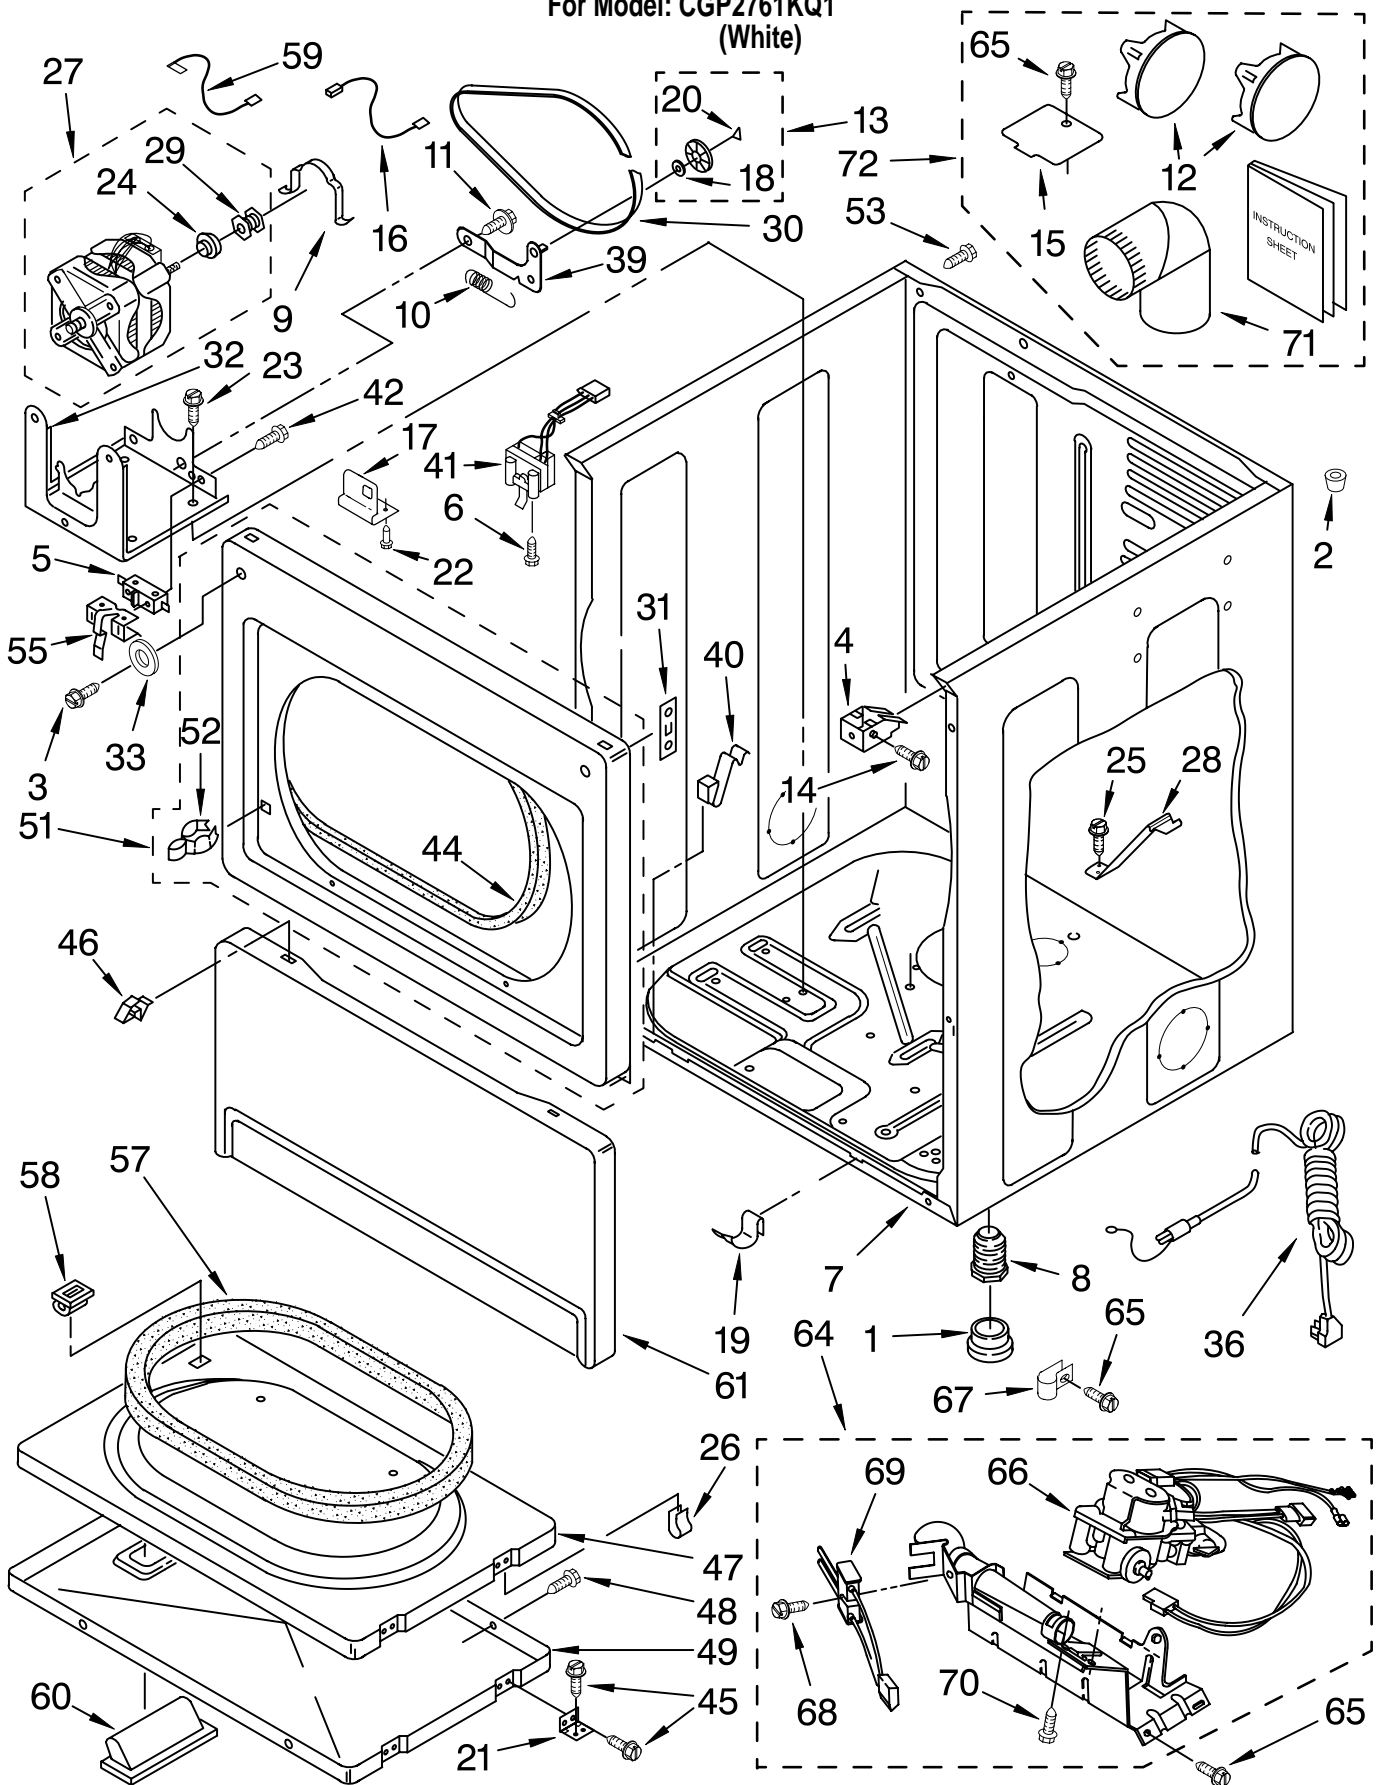

CABINET PARTS

For Model: CGP2761KQ1
(White)

FOR ORDERING INFORMATION REFER TO PARTS PRICE LIST

CABINET PARTS

For Model: CGP2761KQ1
(White)

Illus. No.	Part No.	DESCRIPTION	Illus. No.	Part No.	DESCRIPTION	Illus. No.	Part No.	DESCRIPTION
1	3391943	Boot, Foot	24	3393657	Restrainer, Belt	58	3392538	Catch, Door Assembly
2	356674	Cone, Wedge	25	693995	Screw, 8-18 x 3/8	59	3398948	Wire, Jumper
3	3393258	Screw, 10-16 x 1/2	26	3389249	Nut, "U" (4)	60	3389522	Handle, Door
4	3391846	Clip, Front Panel (2)	27	8538264	Motor Assembly (60 Hz.)	61	697215	Panel, Toe
5	3394881	Switch, Broken Belt	28	8529757	Bracket Burner	64	3401797	Burner Assembly 60 Hz. (Refer To Pages 8 & 9 For Further Breakdown)
6	697773	Screw, 6-20 x 7/8	29	3389627	Pulley 60 Hz	65	3390647	Screw, 8-18 x 1/2
7	8310656	Cabinet	30	3387610	Belt, Drive	66	3401775	Valve, Gas (Complete) 60 Hz
8	3392100	Foot, Dryer (Plastic)	31	3390902	Clip, Door Hinge (2)	67	3387561	Clamp, Pipe
	279810	Foot - Optional (Extended Length Package Of 2) (Not Included)	32	3387118	Bracket, Motor	68	3393909	Screw, 8-32 x 5/8
9	660658	Clamp, Motor (2)	33	3392186	Washer	69	686590	Ignitor
10	3387374	Spring, Idler	36	3401401	Cord, Power	70	3387057	Screw, 8-18 x 3/8
11	3389420	Retainer, Idler	39	3388674	Bracket, Idler	71	279731	4" - 90° Elbow
12	697750	Plug, Multivent	40	3388600	Clip, Lint Duct	Optional Parts Not Included		
13	3388672	Pulley Assembly	41	3406109	Door Switch Assembly	Dryer Exhaust Kit (For Side & Bottom Venting)		
14	3391915	Screw, 10-16 x 1	42	98129	Screw, 6/20 x 1 1/16	72 279818 White		
15	3394331	Plate, Cover	44	3387242	Seal, Front Panel			
16	3394081	Wire, Belt Switch	45	342055	Screw, 8-18 x 1/2			
17	3353948	Bracket, Lock	46	3388229	Retainer			
18	233520	Washer, Thurst	47	3392563	Door, Rear			
19	297092	Clip (2)	48	694091	Screw, 8-18 x 3/8			
20	690997	Tri-Ring	49	3387872	Door, Front			
21	3389247	Hinge And Pin (2)	51	3393081	Lower Front Panel			
22	63554	Rivet (2)	52	696144	Strike, Door			
23	3390663	Screw, 10-16 x 1/2	53	697776	Screw, Ground 10-16 x 1/2			
			55	8066120	Lever, Snap Switch			
			57	3390735	Seal, Door			

FOR ORDERING INFORMATION REFER TO PARTS PRICE LIST