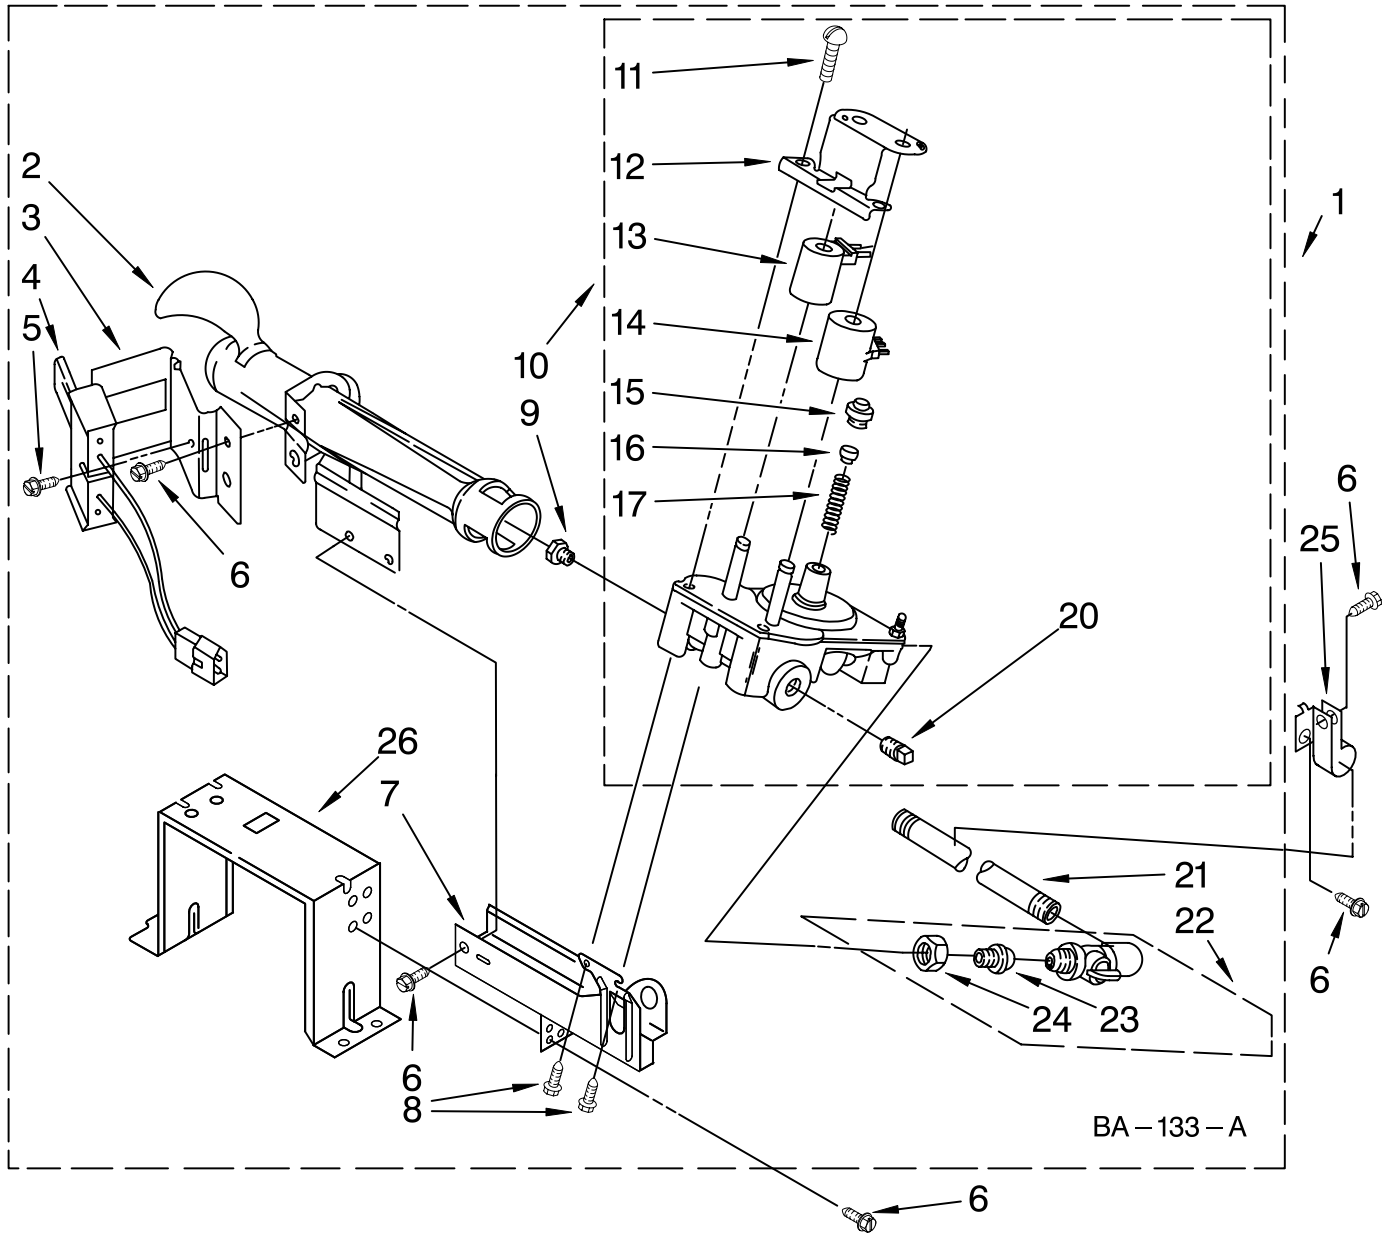

3401797 BURNER ASSEMBLY

For Model: CGP2761KQ1
(White)

USE WITH TYPE 1 – NATURAL, TYPE 2 – MIXED,
AND TYPE 4 – LIQUEFIED PROPANE AND BUTANE GASES

FOR ORDERING INFORMATION REFER TO PARTS PRICE LIST

3401797 BURNER ASSEMBLY

For Model: CGP2761KQ1
(White)

USE WITH TYPE 1 – NATURAL, TYPE 2 – MIXED,
AND TYPE 4 – LIQUEFIED PROPANE AND BUTANE GASES

Illus. No.	Part No.	DESCRIPTION
1	3401797	Burner Assembly 60 Hz. (Type 1, 2 & 3) (White Rodgers)
2	688617	Tube, Burner
3	694298	Bracket, Ignitor
4	686590	Ignitor
5	3393909	Screw & Washer (8-32 x 5/8)
6	343641	Screw, 10-16 x 1/2
7	3389871	Base, Burner
8	3387057	Screw, 10-16 x 1/2 (3)
9		Orifice, Burner
	3397656	Type 1
	15775	Type 2
10	3401775	Valve, Gas 60 Hz. (Complete)
11	694421	Screw, 8-32 x 1/2 (2)
12	694538	Bracket, Coil
13	694540	Coil, 60 Hz. (2 Terminal) (Main)
14	694539	Coil, 60 Hz. (Split) (3 Terminal) (Pilot Position)
15	694424	Leak, Limiter
16	694423	Screw, Regulator Adjustment
17	694422	Spring, Regulator
20	239822	Plug, Pipe
21	3387224	Pipe, Gas Supply
22	697441	Valve & Union Shut-Off
23	3393767	Pipe, Tail
24	233076	Nut, Compression
25	3387561	Clamp, Pipe
26	3389889	Bracket, Support

Following Parts Not Illustrated

694572 Conversion Kit
(Type 1 and 2)
to Type (4) L.P.G.

BA – 133 – A

FOR ORDERING INFORMATION REFER TO PARTS PRICE LIST