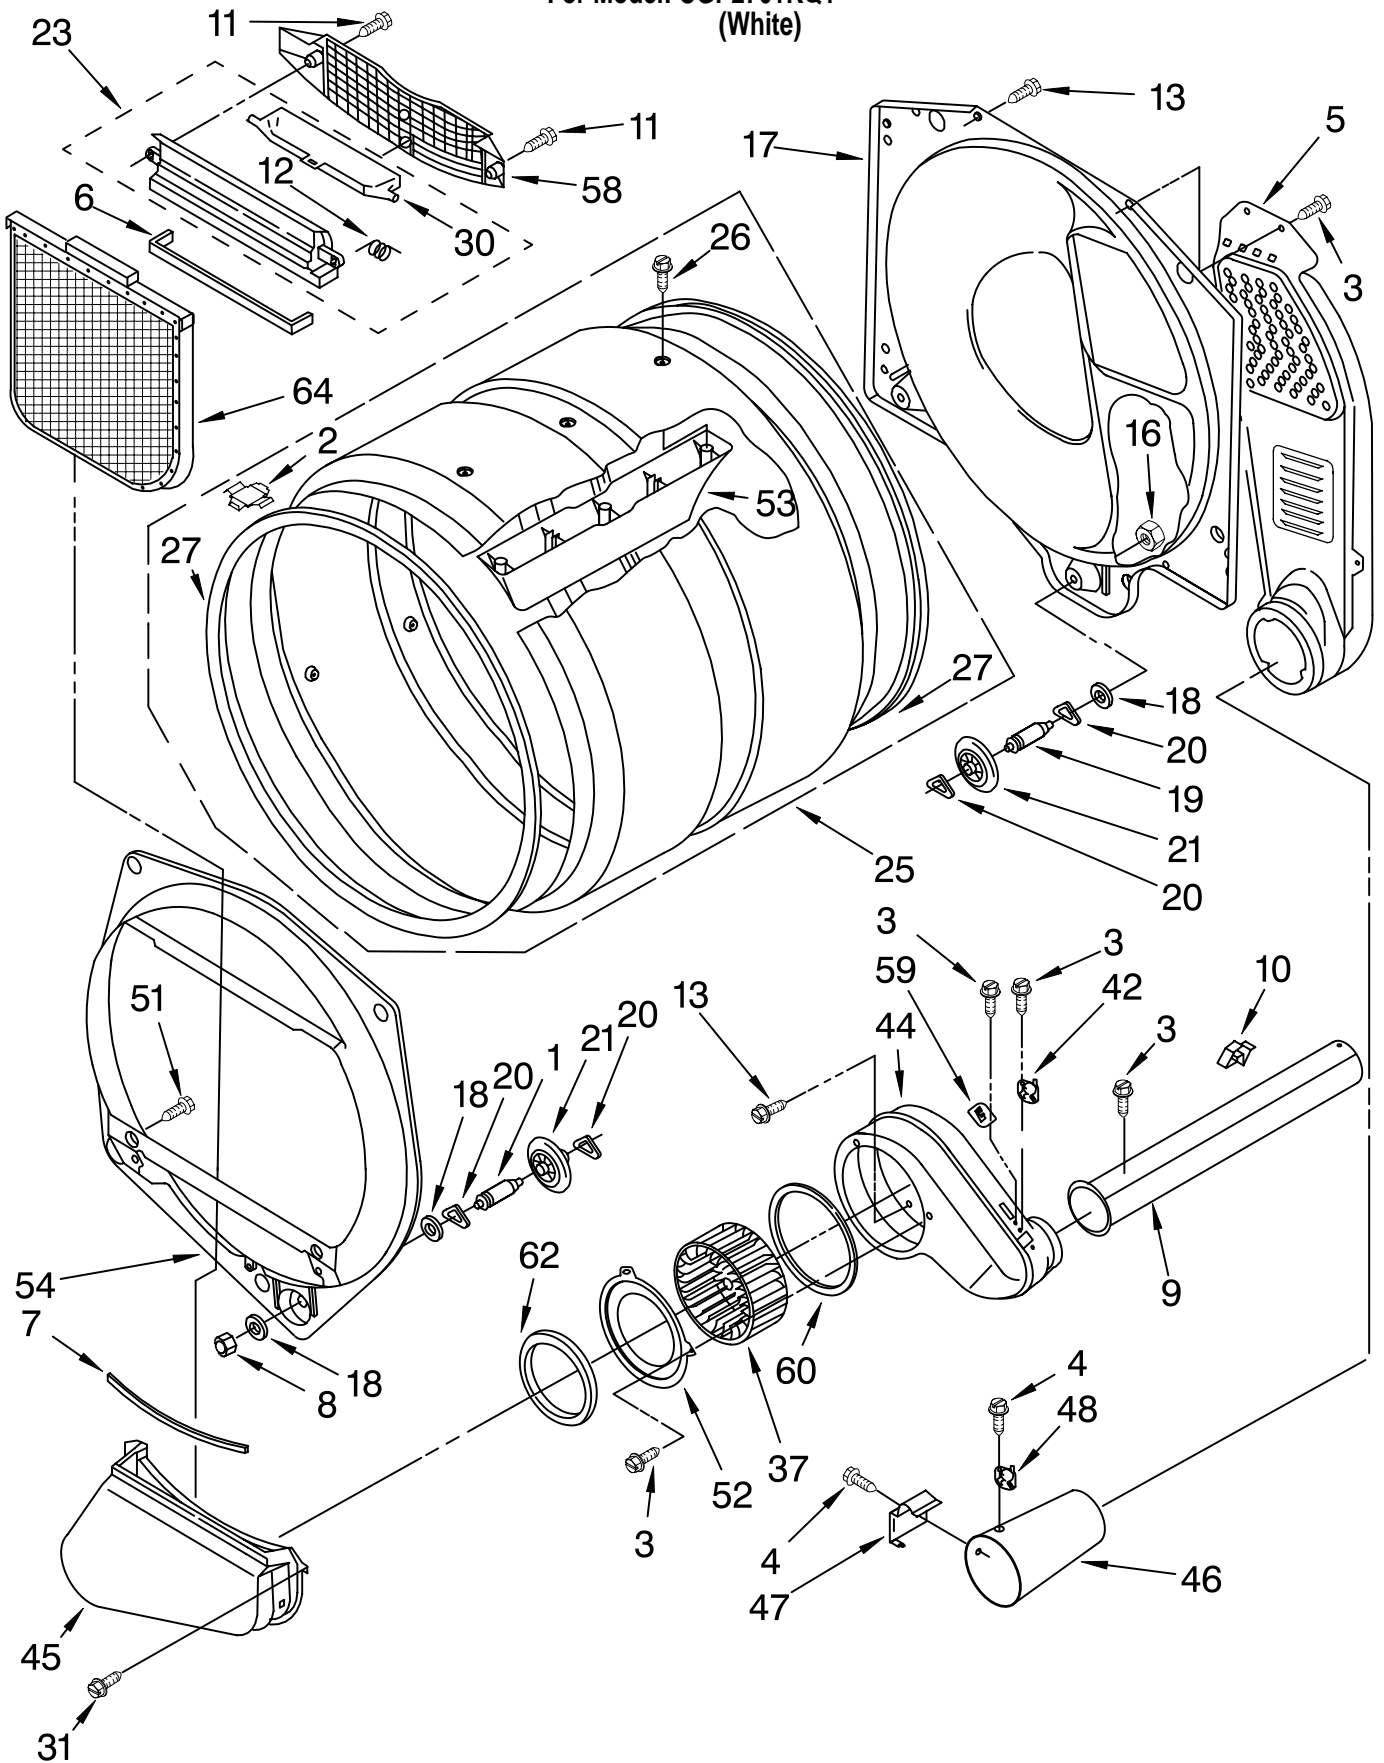

BULKHEAD PARTS

For Model: CGP2761KQ1
(White)

FOR ORDERING INFORMATION REFER TO PARTS PRICE LIST

BULKHEAD PARTS

For Model: CGP2761KQ1
(White)

Illus. No.	Part No.	DESCRIPTION	Illus. No.	Part No.	DESCRIPTION	Illus. No.	Part No.	DESCRIPTION
1	3399508	Shaft, R.H. Thread	16	3387709	Nut, 3/8-16 (L.H.)	45	8530036	Lint Duct Assembly
2	8066086	Drum Hole Plug	17	3387809	Bulkhead, Rear	46	8066047	Funnel, Burner
3	3390646	Screw, 8-18 x 5/16	18	3387459	Washer, Support	47	338906	Sensor, Radiant
4	90767	Screw, 8-18 x 3/8	19	3399509	Shaft, L.H. Thread	48	3391912	Thermostat 255° (124°C)
5	3394346	Air Duct Assembly	20	690997	Ring, Tri	51	3357011	Screw, 10-16 x 1/2
6	697813	Seal, Outlet Housing	21	8536973	Roller, Support	52	697771	Cover, Blower (Includes Illus. Nos. 60 & 62)
7	697814	Seal, Drum Front	23	3394985	Housing, Outlet	53	697693	Baffle, Drum (3)
8	3359452	Nut, 3/8 x 16 (R.H.)	25	8318215	Drum Complete	54	697557	Bulkhead, Front
9	8318486	Exhaust Pipe	26	97787	Screw, 11-16 x 3/4	58	8299979	Grill, Outlet
10	3388229	Clip	27	697694	Seal, Drum	59	3392519	Thermal Fuse
11	3387230	Screw, 10-16 x 3/4	30	3394984	Door, Lint Screen	60	697770	Seal, Cover Plate
12	3394986	Spring, Lint Door	31	487909	Screw, 8-15 x 1/2	62	697769	Seal, Lint Duct
13	3390647	Screw, 8-18 x 1/2	37	697772	Wheel, Blower	64	3390721	Screen, Lint
			42	3387138	Thermostat			
			44	8541568	Housing, Blower			

OPTIONAL PARTS (NOT INCLUDED)

Illus. No.	Part No.	DESCRIPTION

ACCESSORY PARTS

4392067	Kit, Dryer Repair
8522199	Kit, Dryer Vent Testing

PAINT, TOUCH-UP (1/2oz.)

72017	White

PAINT, PRESSURIZED SPRAY (12 oz.)

350930	White
350938	Primer, Gray

PAINT, BULK (1 qt.)

799344	White (Uncut)

FOR ORDERING INFORMATION REFER TO PARTS PRICE LIST