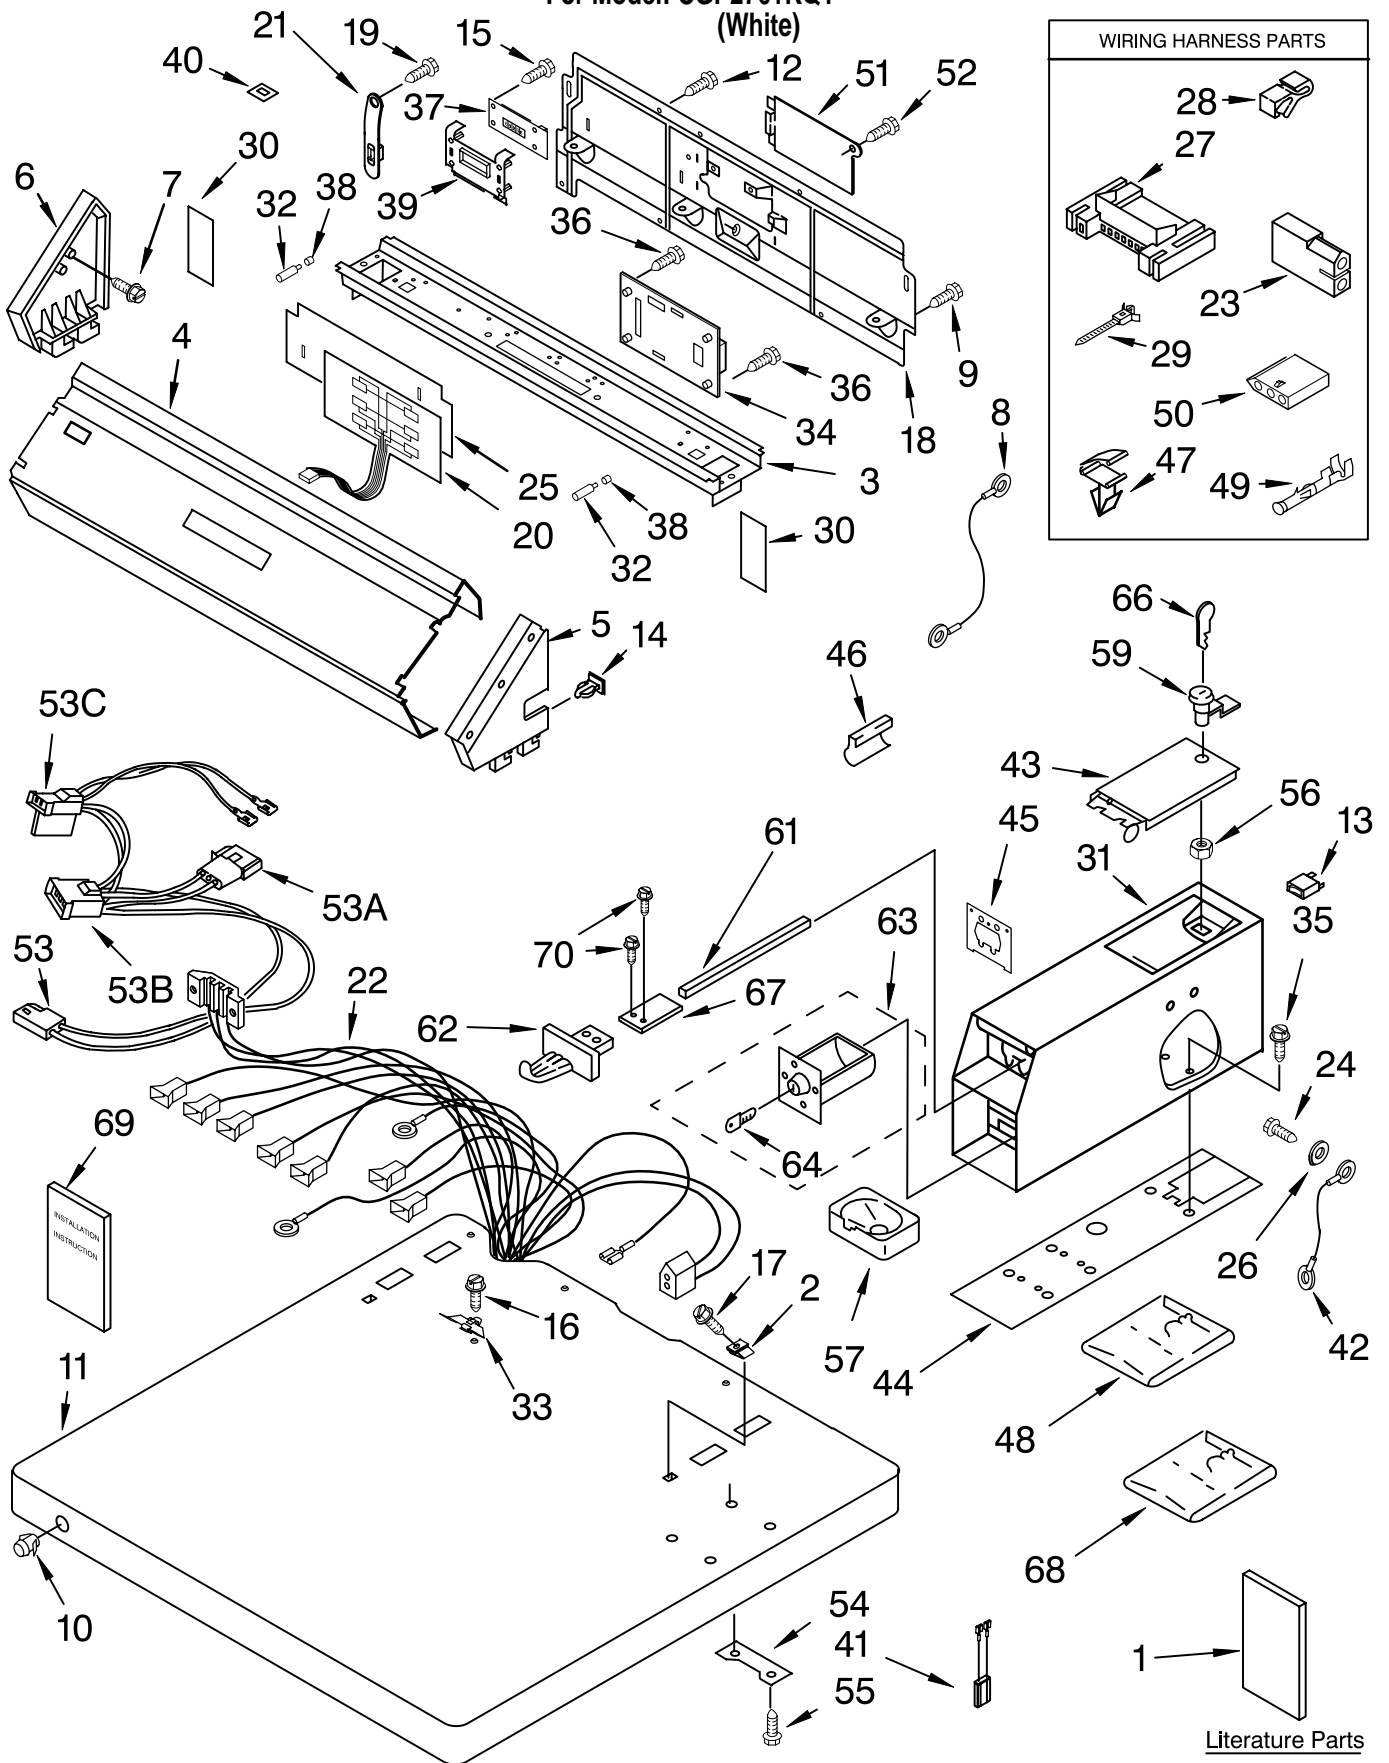

For Model: CGP2761KQ1
(White)

WIRING HARNESS PARTS

28
27
23
29
50
47
49

FOR ORDERING INFORMATION REFER TO PARTS PRICE LIST

TOP AND CONSOLE PARTS

For Model: CGP2761KQ1
(White)

Illus. No.	Part No.	DESCRIPTION	Illus. No.	Part No.	DESCRIPTION	Illus. No.	Part No.	DESCRIPTION
1	LIT8528107	Literature Parts Instructions, Installation	31	3406994	Case, Meter	56	90406	Nut, Cage
	LIT8530962	Wiring Diagram	32	3950774	Mounting Stud	57	385421	Funnel, Coin
	LIT8527807	Tech Sheet	33	3355753	Clip, Static Guard	Coin Mechanism Parts, May Be Ordered from Whirlpool Or The Vendor(s) Listed Below.		
	LIT8533546	Repair Parts List	34	3407149	Board, Control			
2	357213	Nut, Push-In	35	3349065	Bolt, 5-16-24 x 1	59	8316526	Security Lock/Key & Cam Assembly
3	3950800	Bracket, Control	36	3393909	Screw, 8-32 x 7/8	61	8318517	Bolt, Slide Mechanism
4	8527822	Panel, Control	37	3407150	Board, Display	62	8316520	Slide Mechanism (Vertical 8-Coin) (Dollar Vend) Inserts (Not Shown)
5	8316516	Cap, End (R.H.)	38	3951768	Cap, Mounting Stud		8316264	Blank
6	3949734	Cap, End (L.H.)	39	3949599	Lens, Display		8316265	25¢
7	97787	Screw, 11-16 x 3/4	40	3363338	Clip (2)	63	8316525	Money Box W/Lock Key (Money Box) (When Ordering, Specify Vendor and Key Number)
8	3397996	Wire, Ground	41	3406196	A.C. Line Filter	64		Key (Service Door) (When Ordering, Specify Vendor and Key Number)
9	339554	Screw, 10-16 x 5/16	42	340025	Wire, Ground (Meter Box)	66		Key (Service Door) (When Ordering, Specify Vendor and Key Number)
10	387371	Lock, Plug *Also Available	43	3351136	Door, Service	67	8316523	Extension
	358290	Top Lock	44	3954812	Cushion, Case	68	8316524	Kit, Decal
11	3954665	Top	45	3954761	Chute Adapter Plate Assembly (Includes Illus. 57)	69	8316532	Installation Instructions Coin Kit
12	693995	Screw, 8-18 x 3/8	46	696770	Protector, Support	70	3400086	Screw
13	3402784	Switch, Diagnostic	47	3394427	Clip, Harness	◆ GREENWALD 212 Middlesex Ave. Chester, CT 06412-1254 1-800-221-0982 sales@greenwaldindustries.com		
14	689559	Nut, Push-In	48	3954807	Kit, Vertical 8-Coin (Includes Illus. 59-62-63 66-67-68 & 69)			
15	3390646	Screw, 8-18 x 5/16	49	94614	Terminal			
16	3393918	Screw, 8-18 x 11/32	50	3936144	Connector, 3-Circuit			
17	8281182	Screw, 8-18 x 1 1/4	51	8317340	Cover, Terminal Block			
18	3978608	Panel, Rear (Upper)	52	3390814	Screw, 8-18 x 3/8			
19	3390647	Screw, 8-18 x 1/2	53	3401850	Harness, Gas			
20	3407158	Switch, Membrane	53A	697779	Plug, 3-Way			
21	8318255	Strap, Console	53B	3403498	Connector, 3 Position			
22	8529872	Harness, Main	53C	3403499	Connector, 2 Position			
23	717252	Receptacle (2-Way)	54	3347825	Plate-Mounting (2)	◆ ESD 270 New Jersey Dr. Fort Washington, PA 19034 1-800-523-1510 info@esdcoin.com		
24	339805	Screw, 10-32 x 1/16	55	98445	Screw, 10-16 x 3/4			
25	3950773	Backer Plate						
26	3400900	Washer						
27	3395683	Housing, Connector						
28	357572	Clip, Ground						
29	3391018	Tie, Cable						
30	3950775	Backer Plate Side (2)						