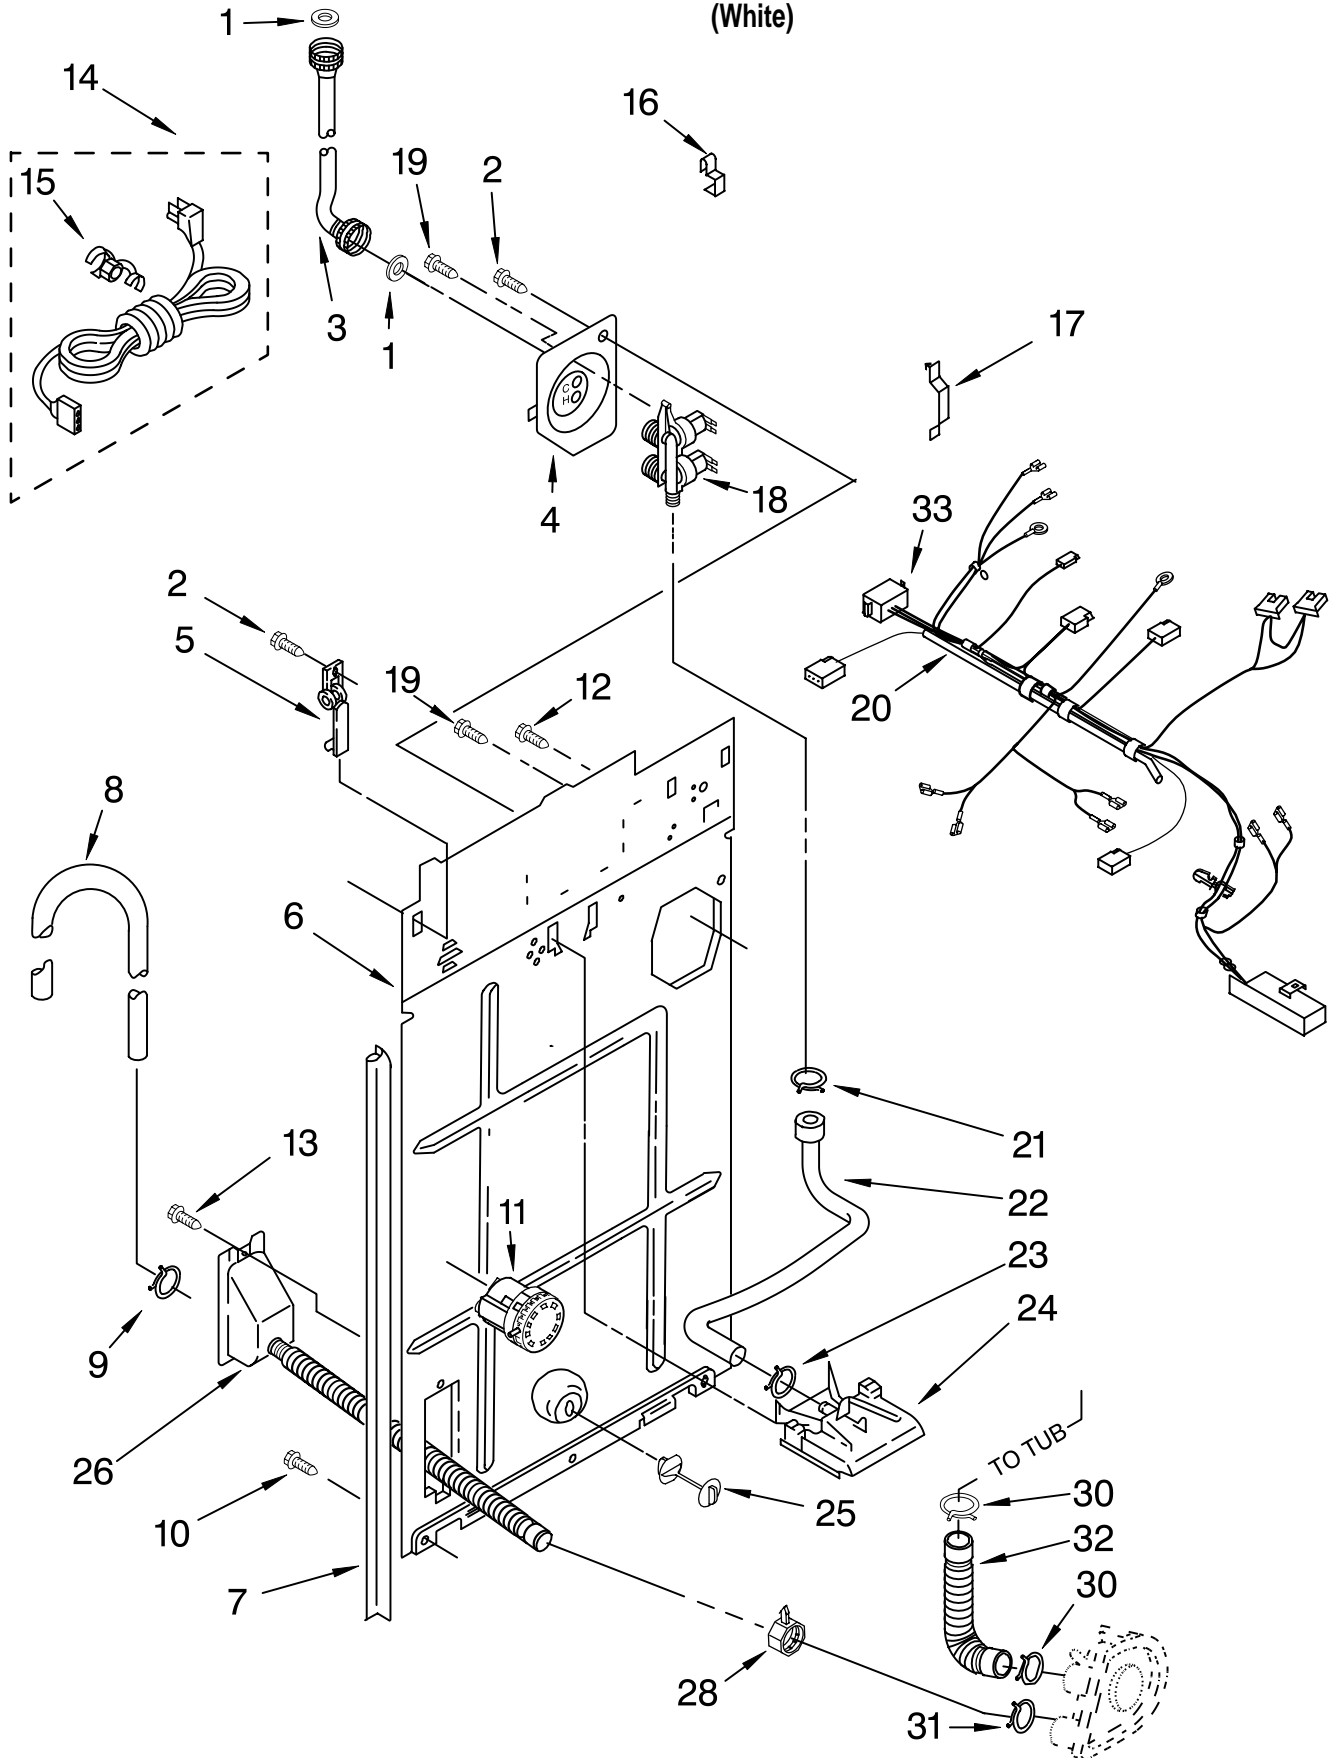

TOP AND CABINET PARTS

For Model: RAK2751KQ0

(White)

Illus. No.	Part No.	DESCRIPTION
1		Literature Parts
	LIT8316532	Installation Instructions
	LIT8524719	Wiring Diagram
	LIT8524721	Repair Parts List
2	8318511	Top
3	62750	Spacer, Cabinet To Top (4)
4	358473	Nut, Push-In (2)
5	63424	Cabinet
6	62780	Clip, Top & Cabinet & Rear Panel (2)
7	90016	Clip
8	3356311	Screw & Washer, Lid Switch (2)
9	3352632	Switch, Lid
10	3953152	Shield, Pressure Switch
12	90406	Nut, Cage
13	3351355	Screw, Lid Hinge Mounting (4)
14	356907	Rivet, Plastic (2)
15	54584	Hinge, Lid (L.H.)
16	91770	Hinge, Lid (R.H.)
17	19119	Bumper, Lid Hinge
18	21258	Bearing, Lid Hinge (2)
19	8318509	Lid
20	358684	Strike, Lid Switch
22	356908	Bumper, Lid (2)
28	3390631	Screw, 10-16 x 3/8 (5)

FOR ORDERING INFORMATION REFER TO PARTS PRICE LIST

REAR PANEL PARTS

For Model: RAK2751KQ0

(White)

FOR ORDERING INFORMATION REFER TO PARTS PRICE LIST