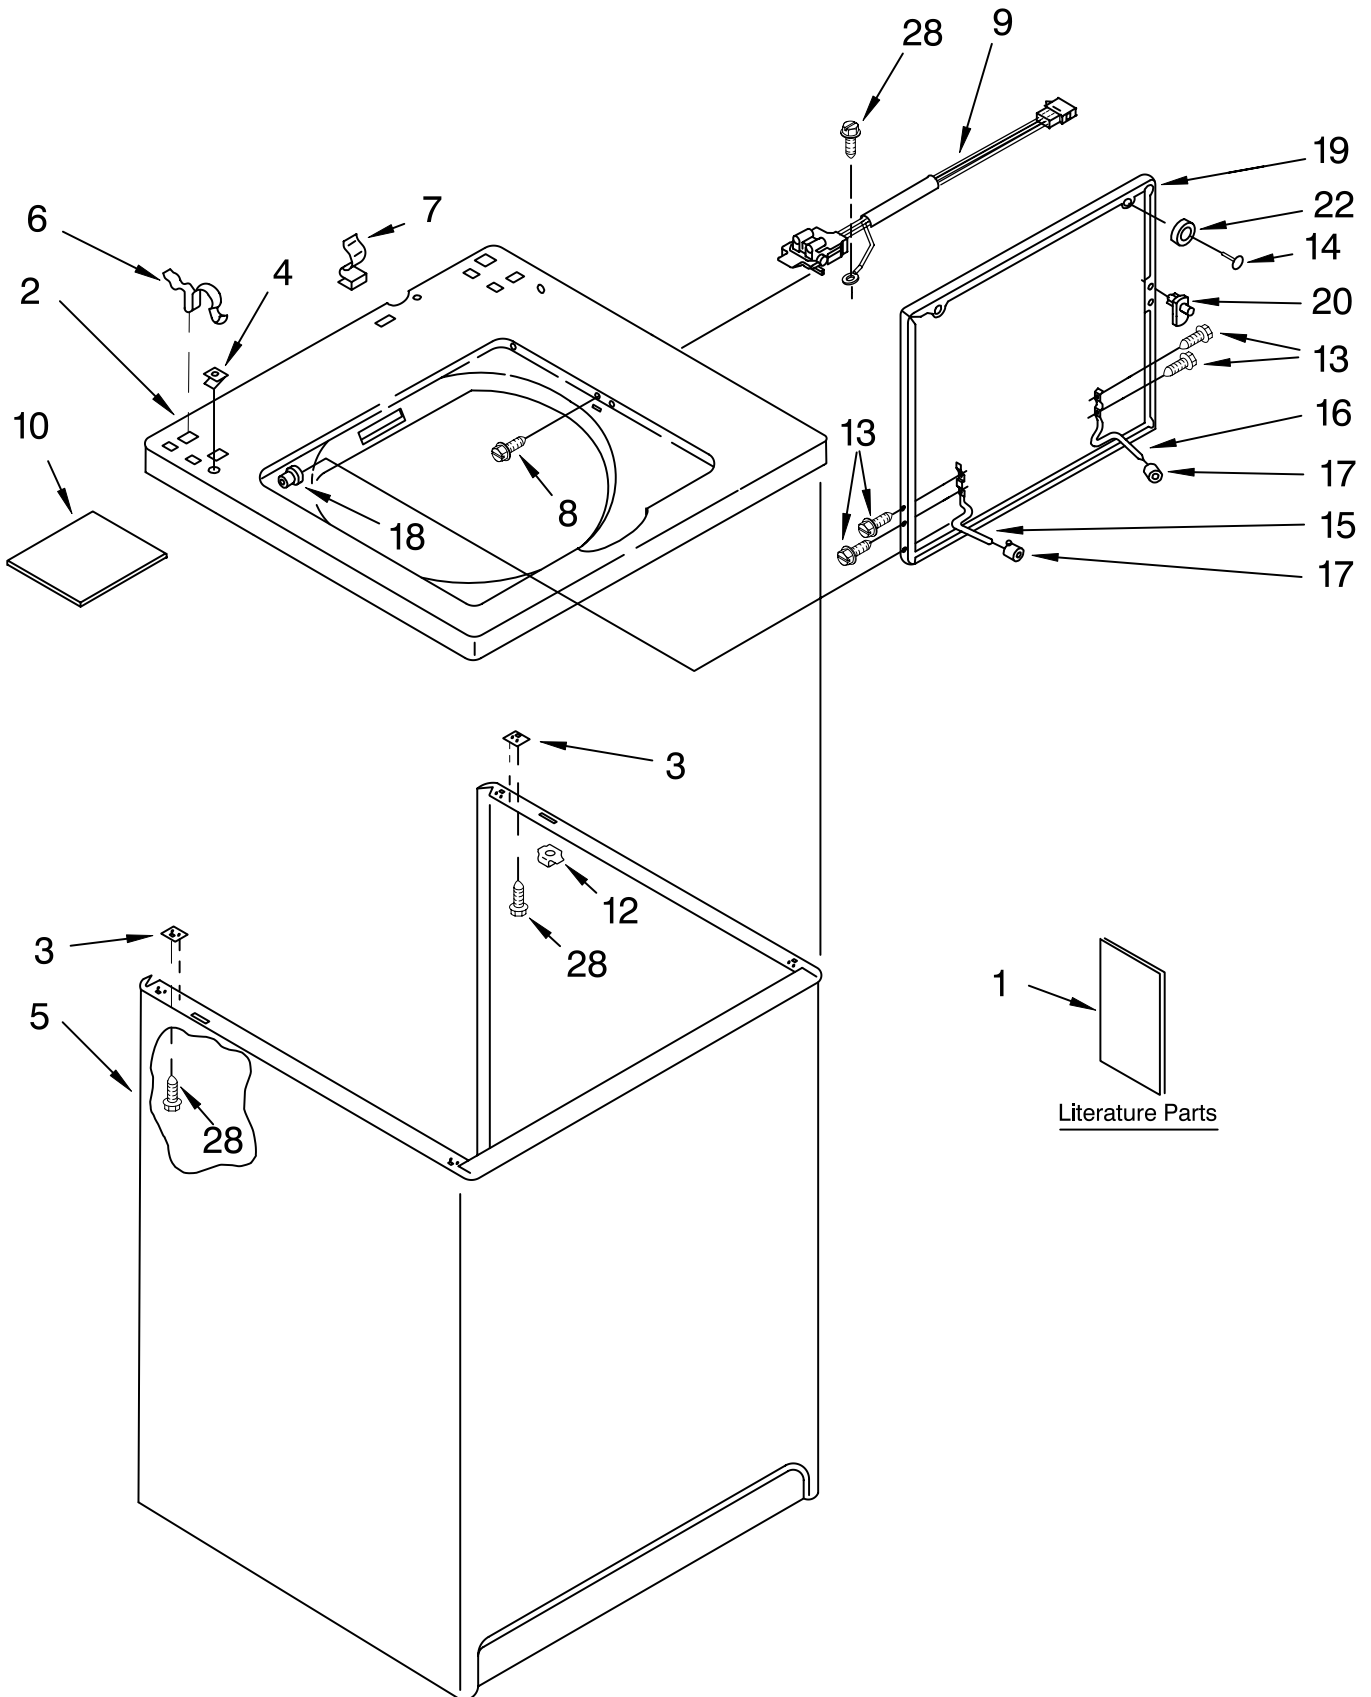

© 2001 WHIRLPOOL CORPORATION

TOP AND CABINET PARTS

For Model: RAK2751KQ0
(White)

FOR ORDERING INFORMATION REFER TO PARTS PRICE LIST

TOP AND CABINET PARTS

For Model: RAK2751KQ0

(White)

Illus. No.	Part No.	DESCRIPTION
1		Literature Parts
	LIT8316532	Installation Instructions
	LIT8524719	Wiring Diagram
	LIT8524721	Repair Parts List
2	8318511	Top
3	62750	Spacer, Cabinet To Top (4)
4	358473	Nut, Push-In (2)
5	63424	Cabinet
6	62780	Clip, Top & Cabinet & Rear Panel (2)
7	90016	Clip
8	3356311	Screw & Washer, Lid Switch (2)
9	3352632	Switch, Lid
10	3953152	Shield, Pressure Switch
12	90406	Nut, Cage
13	3351355	Screw, Lid Hinge Mounting (4)
14	356907	Rivet, Plastic (2)
15	54584	Hinge, Lid (L.H.)
16	91770	Hinge, Lid (R.H.)
17	19119	Bumper, Lid Hinge
18	21258	Bearing, Lid Hinge (2)
19	8318509	Lid
20	358684	Strike, Lid Switch
22	356908	Bumper, Lid (2)
28	3390631	Screw, 10-16 x 3/8 (5)