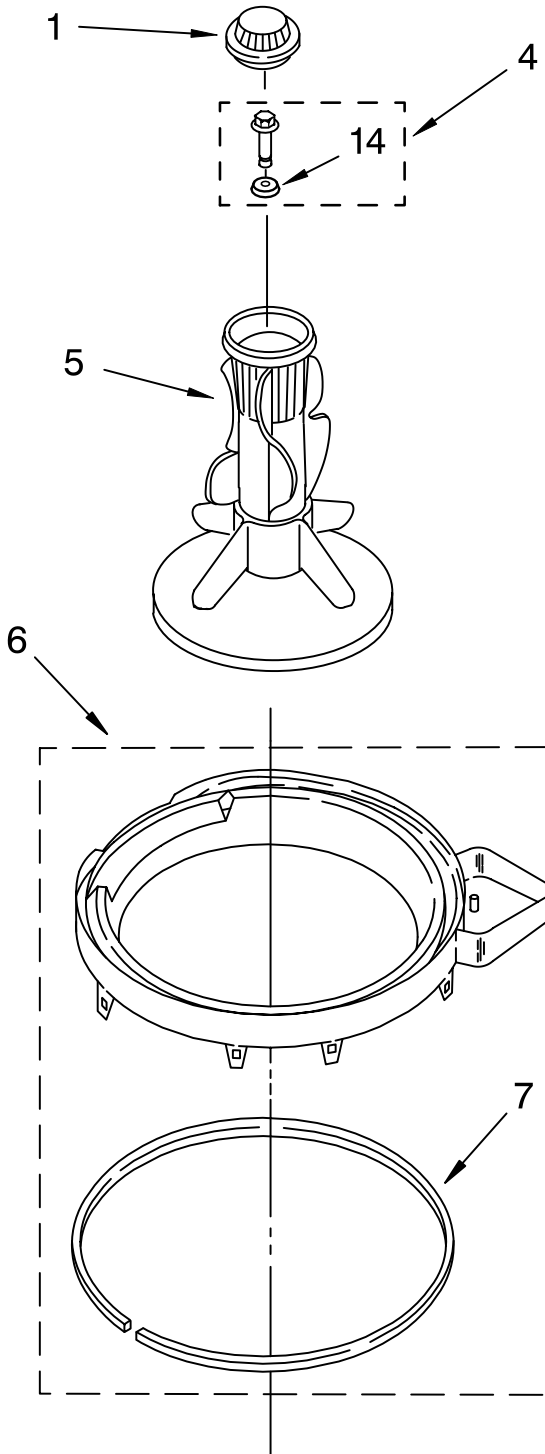

AGITATOR, BASKET AND TUB PARTS

For Model: RAK2751KQ0

(White)

FOR ORDERING INFORMATION REFER TO PARTS PRICE LIST

AGITATOR, BASKET AND TUB PARTS

For Model: RAK2751KQ0

(White)

Illus. No.	Part No.	DESCRIPTION
1	3355758	Cap, Agitator
4	358237	Screw & Washer (5/16-24 X 1)
5	3350151	Agitator
6	3360611	Tub Ring
7	3359586	Gasket, Tub Ring
8	21366	Nut, Spanner
9	8271650	Basket & Balance Ring
10	3352284	Plug, Snap-In (4)
11	63125	Tub
12	389140	Block, Drive
13	383727	Gasket, Centerpost
14	3949550	Washer
15	387867	Clip, Balance Ring (8)
16	387868	Balance Ring

FOR ORDERING INFORMATION REFER TO PARTS PRICE LIST