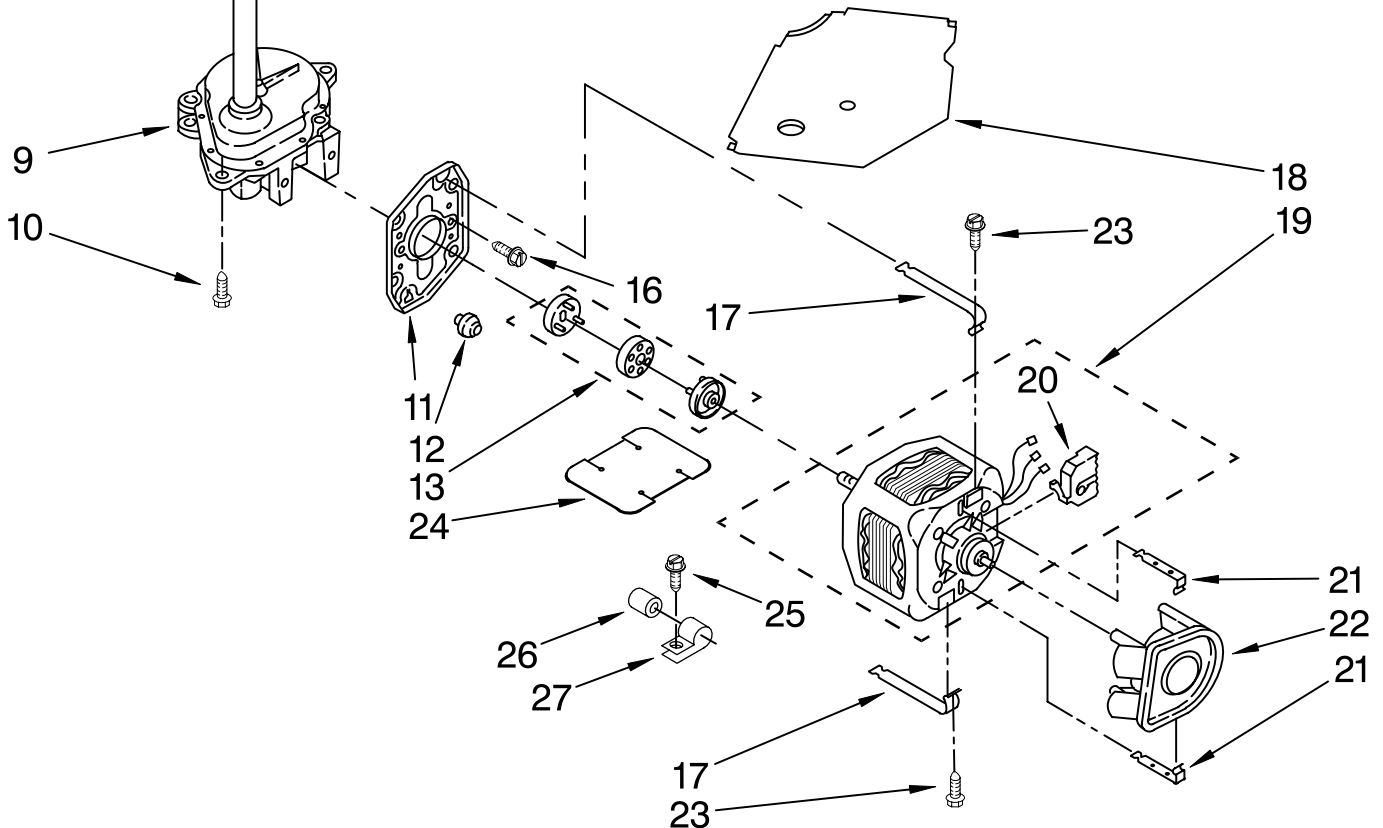

(White)

Illus. No.	Part No.	DESCRIPTION
1	3355758	Cap, Agitator
4	358237	Screw & Washer (5/16-24 X 1)
5	3350151	Agitator
6	3360611	Tub Ring
7	3359586	Gasket, Tub Ring
8	21366	Nut, Spanner
9	8271650	Basket & Balance Ring
10	3352284	Plug, Snap-In (4)
11	63125	Tub
12	389140	Block, Drive
13	383727	Gasket, Centerpost
14	3949550	Washer
15	387867	Clip, Balance Ring (8)
16	387868	Balance Ring

FOR ORDERING INFORMATION REFER TO PARTS PRICE LIST

BRAKE, CLUTCH, GEARCASE, MOTOR AND PUMP PARTS

For Model: RAK2751KQ0

(White)

Illus. No.	Part No.	DESCRIPTION
1	388951	Brake & Drive Tube (Complete) (Refer to Page 14 For Further Breakdown)
2	63292	Washer, Spin Tube Thrust
3	62697	Ring, Spin Tube Support
4	63283	Ring, Retainer
5	3951311	Clutch (Complete)
6	3951308	Band & Lining, Clutch (Includes Illus. 7 & 8)
7	62646	Cap, Clutch Spring (2)
8	3946792	Spring, Clutch
9	3360630	Gearcase (Complete) (Refer To Page 15 For Further Breakdown)

Illus. No.	Part No.	DESCRIPTION
10	3357334	Screw, Gearcase To Base (3)
11	62611	Plate, Motor Mount To Gearcase
12	62691	Grommet, Motor (4)
13	285852	Coupling, Motor And Isolation
15	3355454	Clip, Anti-Rattle
16	3400516	Screw
17	3349637	Retainer, Motor (2)
18	3362089	Shield, Tub To Motor
19	661599	Motor, Main Drive
20	3952056	Switch, Main Drive Motor
21	62700	Retainer, Pump (2)
22	3363394	Pump (Complete)
23	3387485	Screw, 10-16 x 5/8
24	3946532	Shield, Motor
25	62863	Screw, 10-16 x 3/8
26	661606	Capacitor
27	357030	Clamp, Capacitor