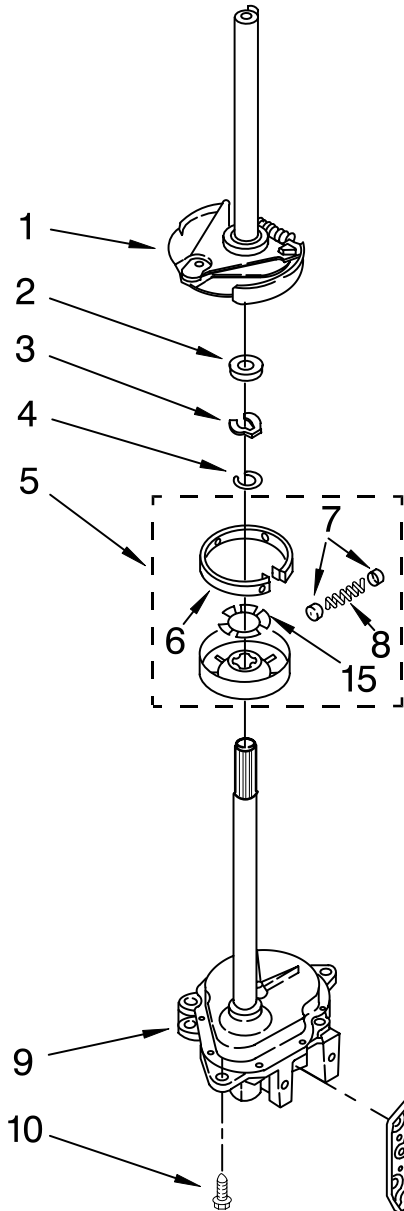

BRAKE, CLUTCH, GEARCASE, MOTOR AND PUMP PARTS

For Model: RAK2751KQ0

(White)

Illus. No.	Part No.	DESCRIPTION
1	388951	Brake & Drive Tube (Complete) (Refer to Page 14 For Further Breakdown)
2	63292	Washer, Spin Tube Thrust
3	62697	Ring, Spin Tube Support
4	63283	Ring, Retainer
5	3951311	Clutch (Complete)
6	3951308	Band & Lining, Clutch (Includes Illus. 7 & 8)
7	62646	Cap, Clutch Spring (2)
8	3946792	Spring, Clutch
9	3360630	Gearcase (Complete) (Refer To Page 15 For Further Breakdown)

Illus. No.	Part No.	DESCRIPTION
10	3357334	Screw, Gearcase To Base (3)
11	62611	Plate, Motor Mount To Gearcase
12	62691	Grommet, Motor (4)
13	285852	Coupling, Motor And Isolation
15	3355454	Clip, Anti-Rattle
16	3400516	Screw
17	3349637	Retainer, Motor (2)
18	3362089	Shield, Tub To Motor
19	661599	Motor, Main Drive
20	3952056	Switch, Main Drive Motor
21	62700	Retainer, Pump (2)
22	3363394	Pump (Complete)
23	3387485	Screw, 10-16 x 5/8
24	3946532	Shield, Motor
25	62863	Screw, 10-16 x 3/8
26	661606	Capacitor
27	357030	Clamp, Capacitor