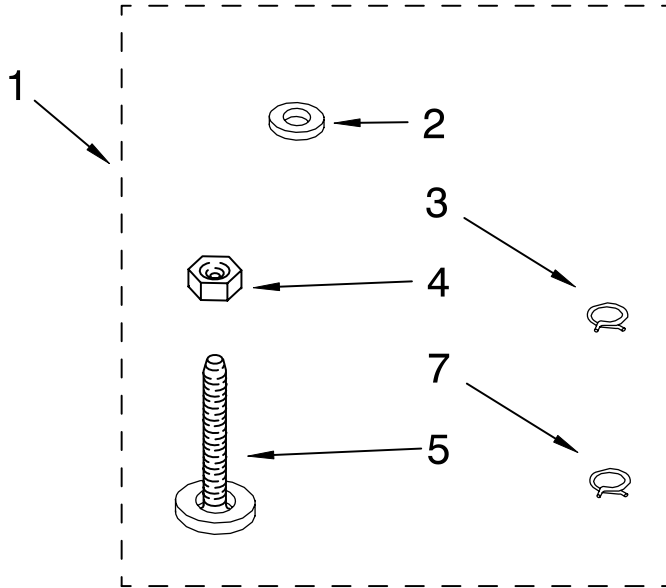

MISCELLANEOUS PARTS

For Model: RAK2751KQ0
(White)

Illus. No.	Part No.	DESCRIPTION
1	3976263	Miscellaneous Parts Bag
2	3976300	Washer, Inlet Hose (1-1/16 x 5/8) (4)
3	3366913	Clamp, Hose
4	3359452	Nut, Lock (2) (3/8-16)
5	389102	Foot, Front (2)
7	3366912	Clamp, Hose

OPTIONAL PARTS (NOT INCLUDED)

Illus. No.	Part No.	DESCRIPTION

PAINT, TOUCH-UP (1/2oz.)

72017 White

PAINT, PRESSURIZED SPRAY (12 oz.)

350938 Primer, Gray
350930 White

PAINT, BULK (1 qt.)

799344 White (Uncut)

Illus. No.	Part No.	DESCRIPTION

OIL

350572 Oil, Gearcase (16 Oz.)

LUBRICANT

285208 Lubricant (Use Only in Brake Shoe Assembly On Roller and Pin)

SEALER

285195 Sealer, Gasket (.20 Fl. Oz.) (6 ml)

FOR ORDERING INFORMATION REFER TO PARTS PRICE LIST