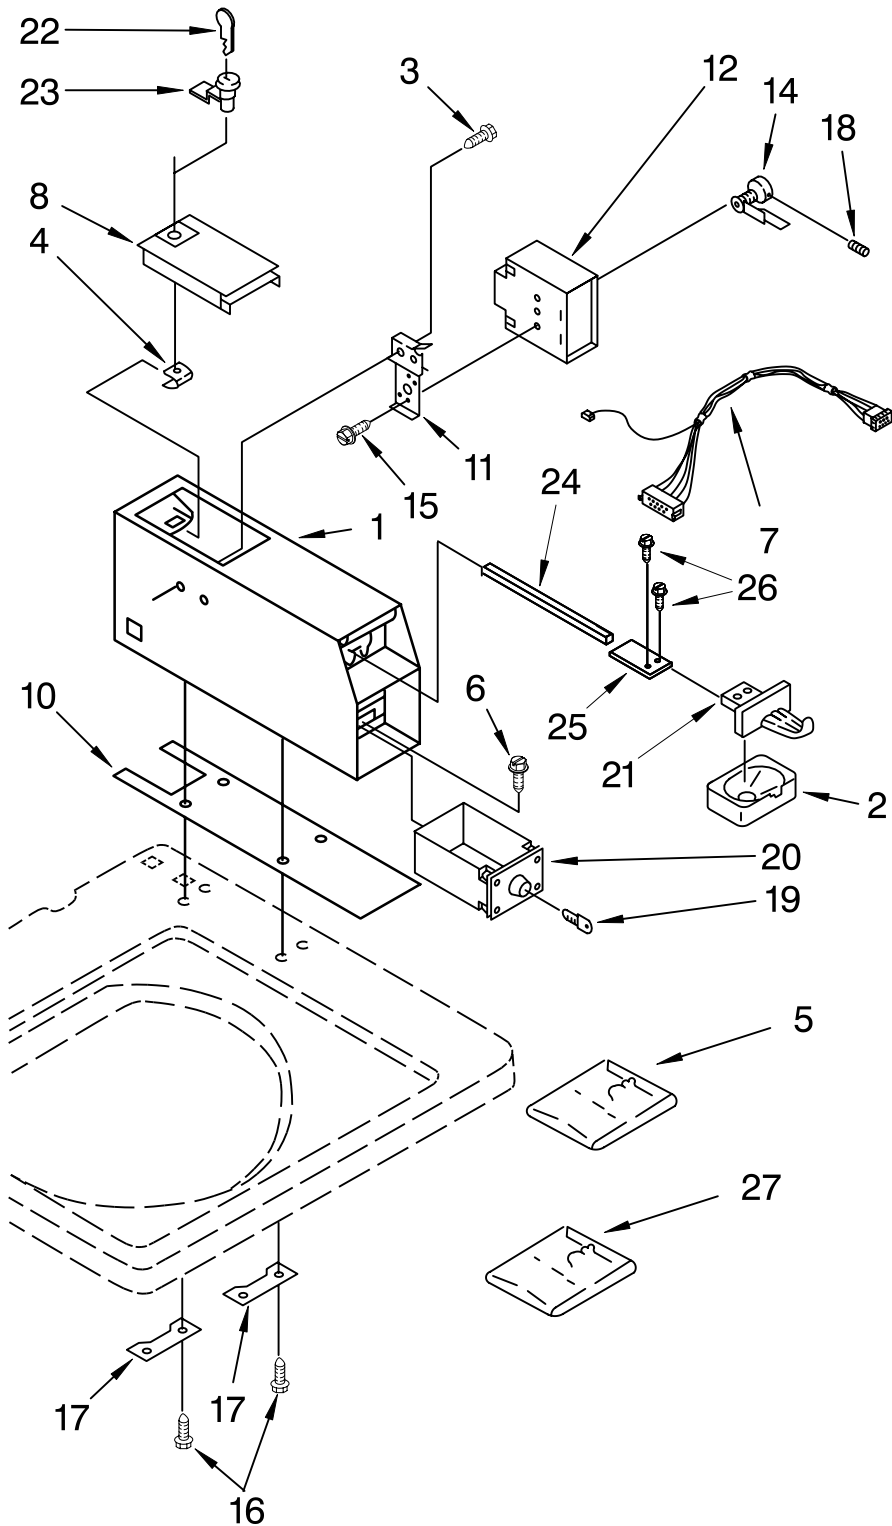

FOR ORDERING INFORMATION REFER TO PARTS PRICE LIST

CONTROL PANEL PARTS

For Model: RAK2751KQ0

(White)

Illus. No.	Part No.	DESCRIPTION
1	8318515	Panel, Console
2	3361029	Bracket, Control
3	97787	Screw, 11-16 x 3/4
4	8316440	Switch, Cycle Selector (Includes Illus. No. 12)
5	3390646	Screw
6	3949737	End Cap (R.H.)
7	359702	Cap, Terminal
9	3352457	Lights, Indicator
10	3348109	Lens, Amber (2)
11	3348110	Lens, Yellow (1)
12	8316433	Pushbutton (3)
15	3398893	Wire, Ground
16	3949734	End Cap (L.H.)
17	689559	Nut, Push-In (2)
18	388326	Screw, End Cap To Bracket (4)
19	3400073	Screw, Ground
22	357572	Clip, Grounding

FOR ORDERING INFORMATION REFER TO PARTS PRICE LIST

METER CASE PARTS

For Model: RAK2751KQ0
(White)

Illus. No.	Part No.	DESCRIPTION
------------	----------	-------------

1	3406994	Meter Case
2	385421	Funnel, Coin
3	339805	Screw, 10-32 X 3/16
4	90406	Nut, Cage
5	8316238	Meter Case Conversion Kit
6		Bolt
	3353994	5/16 - 18 x 2 1/2
	3349065	5/16 - 24 x 1
7	3355804	Harness-Timer
8	3351136	Door, Service
10	3954812	Cushion, Case
11	385575	Bracket, Timer
12	3355023	Timer, 60 Hz.
14	385571	Clutch, Timer
	354987	E-Ring
15	3400064	Screw, Timer
16	98445	Screw, 10-16 x 3/4
17	3347825	Plate, Mounting
18	98654	Screw, Set