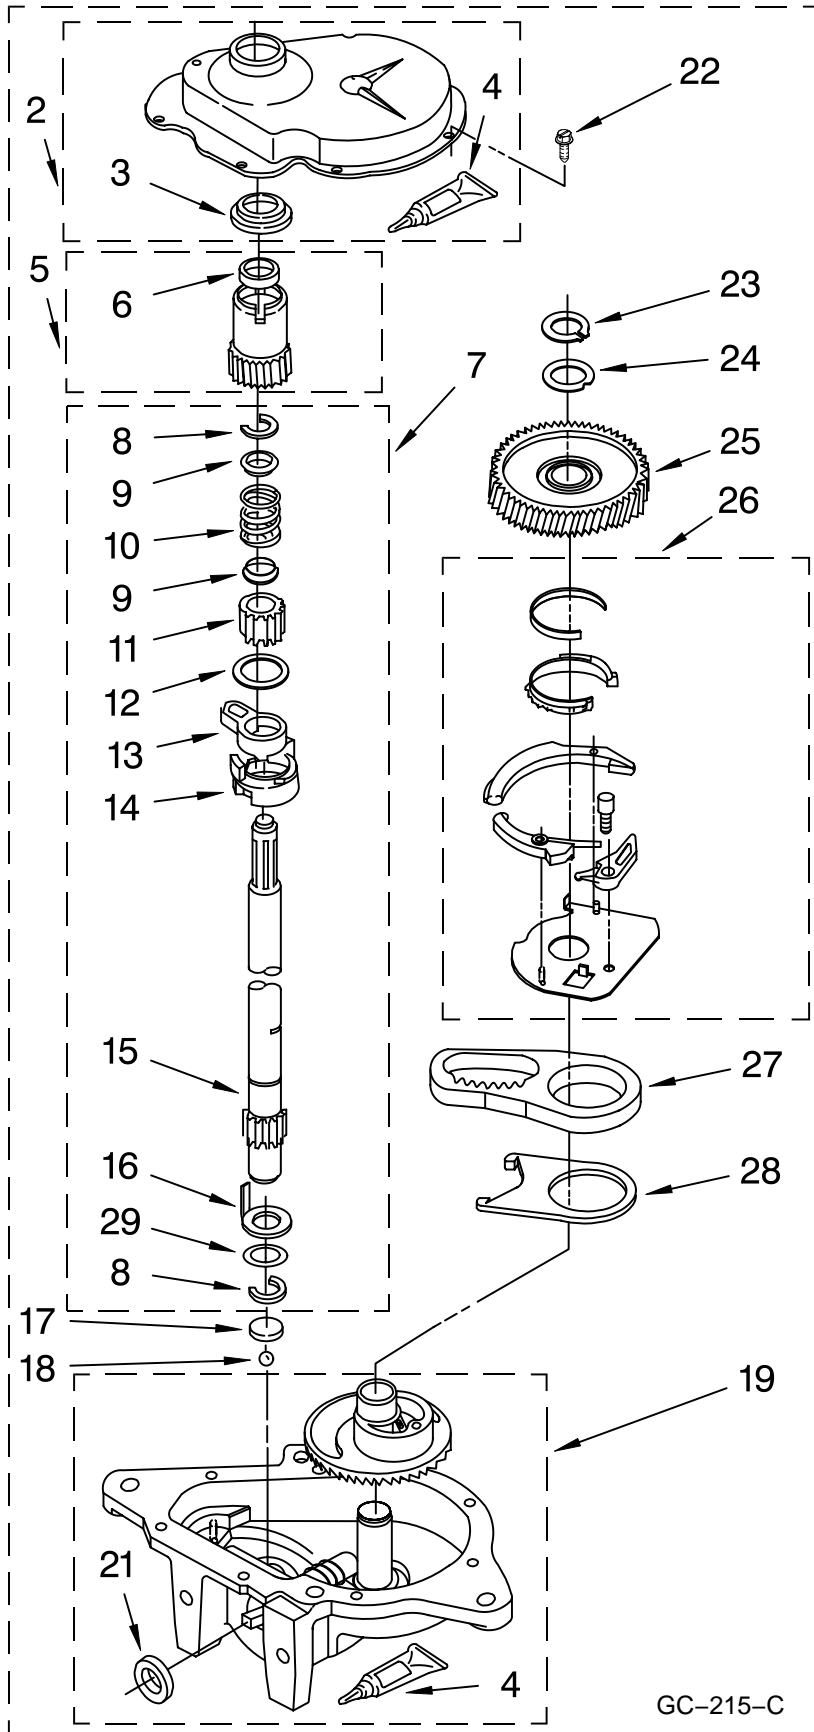

GEARCASE PARTS

For Model: RAK2751KQ0
(White)

Illus. No.	Part No.	DESCRIPTION
1	3360630	Gearcase (Complete)
2	285202	Cover, Gearcase
3	3349985	Seal, Gearcase Cover
4	285195	Sealer, Gasket (.20 Fl. Oz.) (6 ml)
5	63320	Pinion, Spin (Includes Illus. 25)
6	356427	Seal, Spin Pinion
7	389387	Shaft, Agitator (Complete)
8	90369	Ring, Retaining (2)
9	62677	Retainer, Spring
10	62676	Spring, Agitate
11	63273	Gear, Agitate (Includes 15 and 29)
12	62619	Washer, Agitate Gear
13	62580	Cam Follower (Includes 14)
14	62581	Cam, Agitate (Includes 13)
15	285509	Shaft, Agitator (Includes 11 and 29)
16	62618	Washer, Cam Thrust
17	16018	Bearing, Thrust
18	85529	Ball, Bearing
19	389230	Bottom and Pinion, Gearcase
21	285352	Seal, Thrust Plug
22	3351614	Screw, Gearcase Cover, Mounting (8) (10-24 x 3/8)
23	3362552	Ring, Retaining
24	285735	Washer Kit, Thrust
25	62570	Gear, Spin
26	388253	Neutral Assembly
27	3349296	Rack, Connecting
28	62621	Actuator, Shift
29	388815	Washer, Intermediate

GC-215-C

FOR ORDERING INFORMATION REFER TO PARTS PRICE LIST