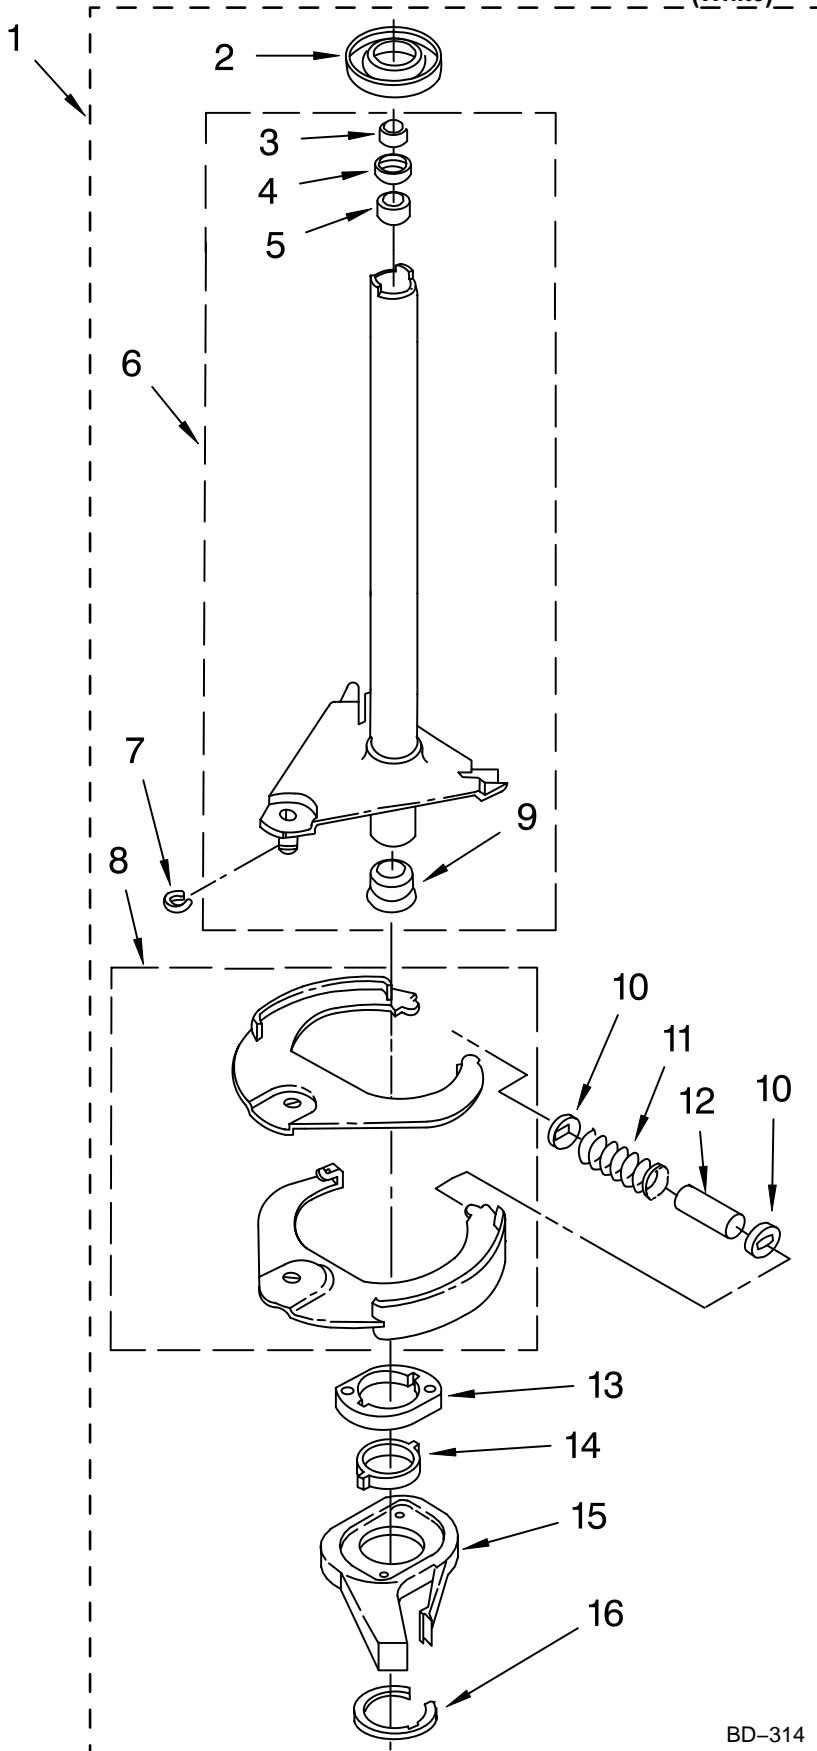

BRAKE AND DRIVE TUBE PARTS

For Model: RAK2751KQ0

(White)

Illus. No.	Part No.	DESCRIPTION
1	388951	Brake And Drive Tube (Complete)
2	62658	Ring, Thrust
3	91939	Seal, Oil
4	356427	Seal, Drive Tube
5	356937	Spacer, Drive Tube
6	64027	Tube, Basket Drive (Includes Illus. 3, 4, 5 & 9)
7	64035	Ring, Retaining
8	64232	Brake Shoe
9	62703	"T" Bearing, Spin Tube
10	62648	Cap, Brake Spring (2)
11	62647	Spring, Brake
12	62909	Sleeve, Brake Spring
13	63023	Cam, Brake Release
14	63022	Sleeve, Cam
15	64194	Driver, Brake Cam
16	90368	Ring, Retaining

FOLLOWING PARTS NOT ILLUSTRATED

285208 Lubricant
(Use Only In Brake Shoe Assembly On Roller & Pin)

FOR ORDERING INFORMATION REFER TO PARTS PRICE LIST