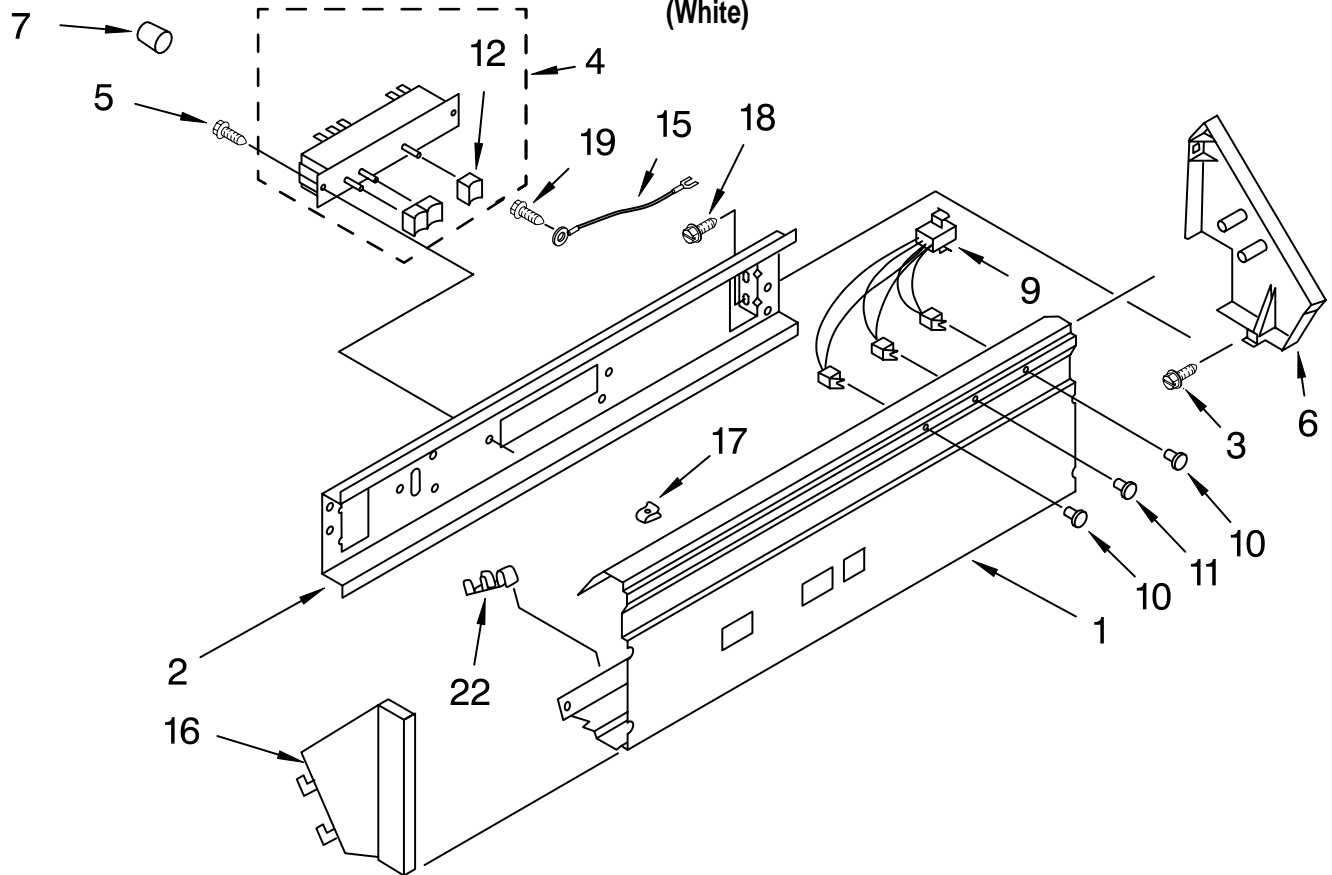

CONTROL PANEL PARTS

For Model: RAK2751KQ0

(White)

Illus. No.	Part No.	DESCRIPTION
1	8318515	Panel, Console
2	3361029	Bracket, Control
3	97787	Screw, 11-16 x 3/4
4	8316440	Switch, Cycle Selector (Includes Illus. No. 12)
5	3390646	Screw
6	3949737	End Cap (R.H.)
7	359702	Cap, Terminal
9	3352457	Lights, Indicator
10	3348109	Lens, Amber (2)
11	3348110	Lens, Yellow (1)
12	8316433	Pushbutton (3)
15	3398893	Wire, Ground
16	3949734	End Cap (L.H.)
17	689559	Nut, Push-In (2)
18	388326	Screw, End Cap To Bracket (4)
19	3400073	Screw, Ground
22	357572	Clip, Grounding

FOR ORDERING INFORMATION REFER TO PARTS PRICE LIST