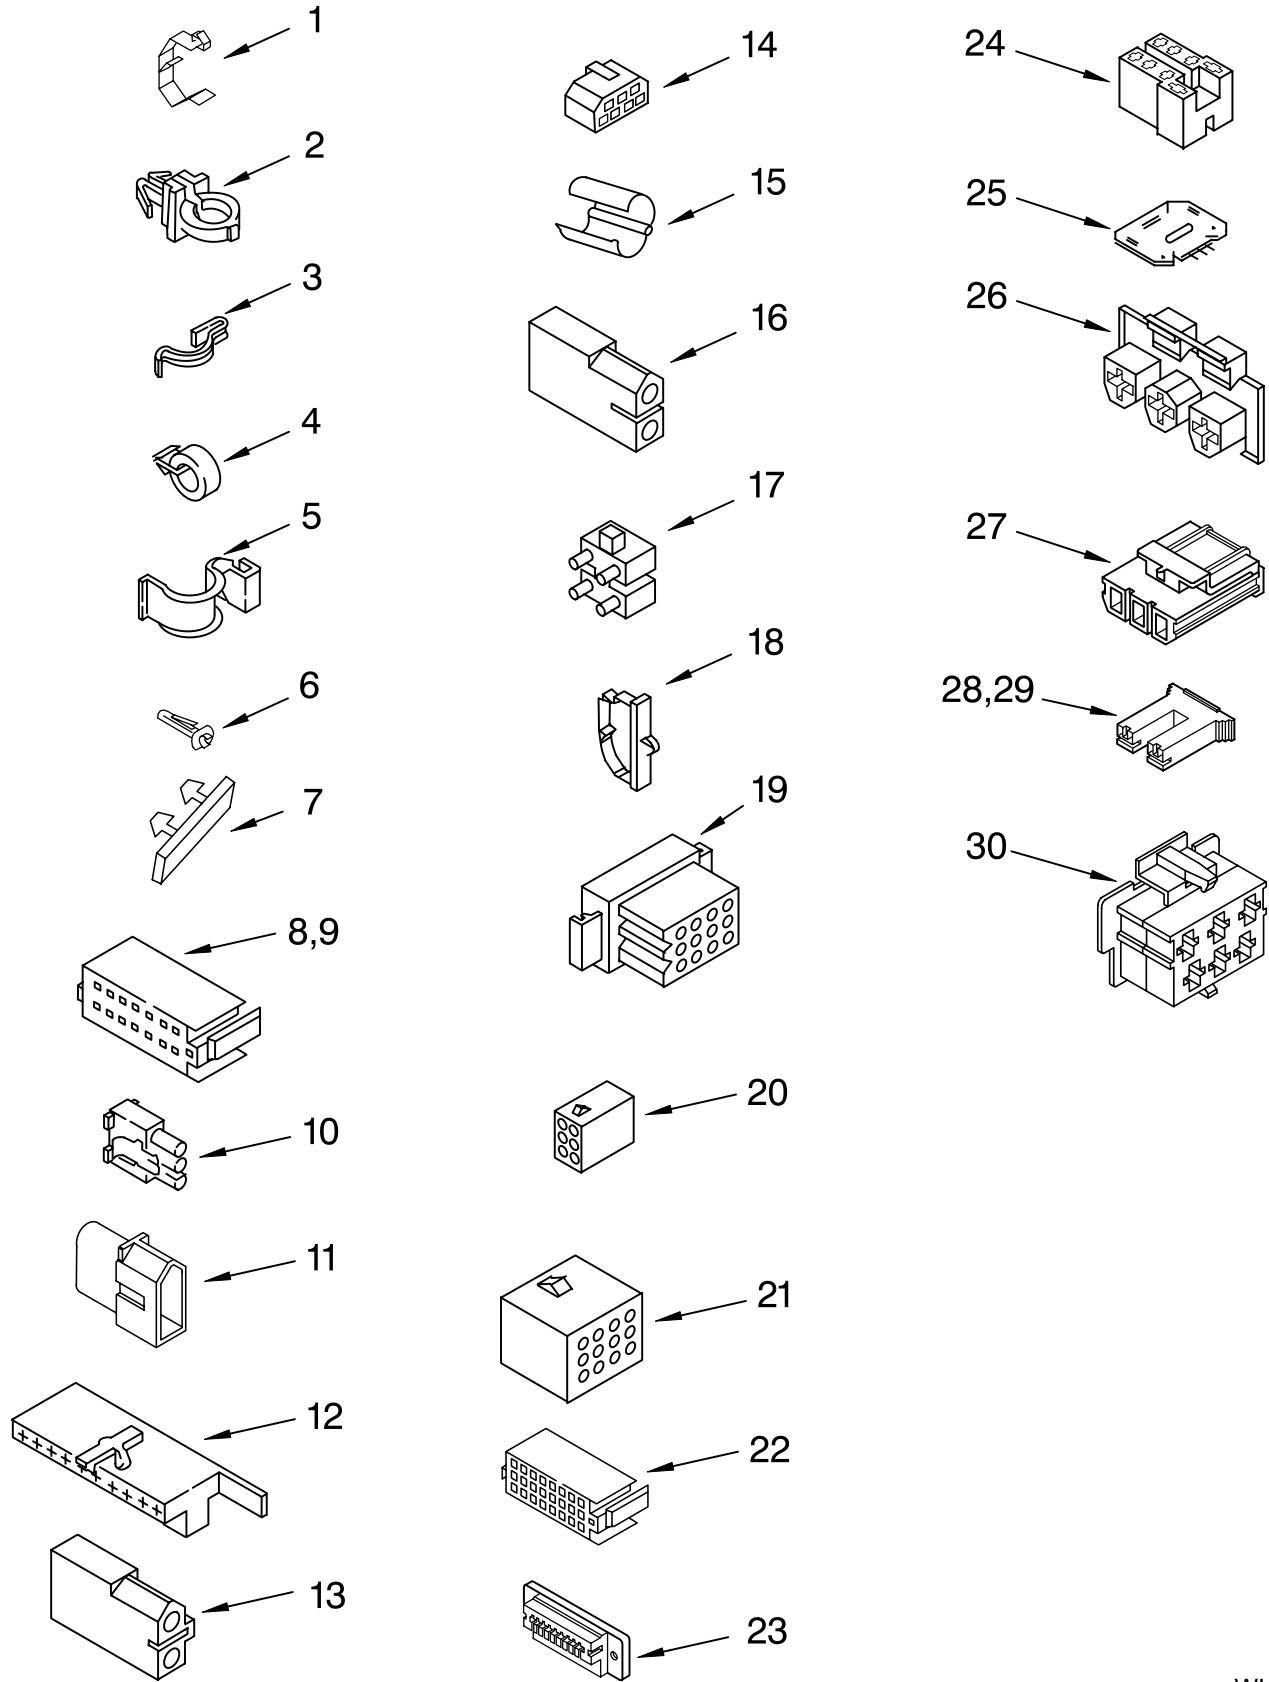

WIRING HARNESS PARTS

For Model: RAK2751KQ0

(White)

WH2G

FOR ORDERING INFORMATION REFER TO PARTS PRICE LIST

WIRING HARNESS PARTS

For Model: RAK2751KQ0

(White)

Illus. No.	Part No.	DESCRIPTION	Illus. No.	Part No.	DESCRIPTION	Illus. No.	Part No.	DESCRIPTION
1	3349557	Clip, Harness	13	3348075	Block, Disconnect (Motor 3 Speed)	23	3349494	Connector, Etc
2	388498	Clip, Harness			(Use Term. 94613 Or 94614.)	24	60687	Connector, Relay (Use Term.308569)
3	3347812	Clip, Harness	14	3347243	Block, Disconnect (Use Term. 352088)	25	3407125	E.T.C. Control
4	3352501	Clip, Harness				26	3948617	Connector (T.P.A.) (3-Circuit) (Lid Switch)
5	90016	Clip, Harness	15	63523	Protector			(Use Term. 3948619 OR 3948620.)
6	3390496	Clip, Harness	16	717252	Connector (2-Way) (Use Term.94614)	27	3360056	Connector (T.P.A.) (3-Circuit) (Pressure Switch)
7	389379	Retainer, (Suds Models)	17	387566	Plug, Terminal (4-Way) (Power Cord) (Use M3 Screws)			(Use Term.3948619 OR 3948620.)
8	352090	Timer, Block Disconnect (White)	18	3352944	Clip, Harness	28	3354925	Block, Connector (Cold Valve)
9	352089	Timer, Block Disconnect (Black)	19	3390423	Block, Disconnect (12-Way) (Timer) (Use Term. 94613)	29	3354926	Block, Connector (Hot Valve) (Use Term.693217)
10	62889	Receptacle, Terminal (3-Way) (Lid Switch) (Use Term.94613) Or 94614.)	20	3347730	Receptacle (6-Way) (Use Term. 94613)	30	3948615	Connector (T.P.A.) (6-Circuit) (Temp. Switch) (Use Term.3948619 OR 3948620.)
11	353424	Plug, Terminal (3-Way) (Power Cord) (Use Term.94613)	21	388818	Plug, Terminal (12-Way) (Use Term. 94613 Or 94614.)			
12	62505	Block, Disconnect (Motor 2 Speed) (Use Term.352088)	22	3369366	Timer, Block Disconnect (Black) (Amp) (Use Term.3369365)			

**FOR COMPLETE WIRING HARNESS REFER TO
CONTROL AND REAR PANEL PARTS PAGE**

WH2G

FOR ORDERING INFORMATION REFER TO PARTS PRICE LIST