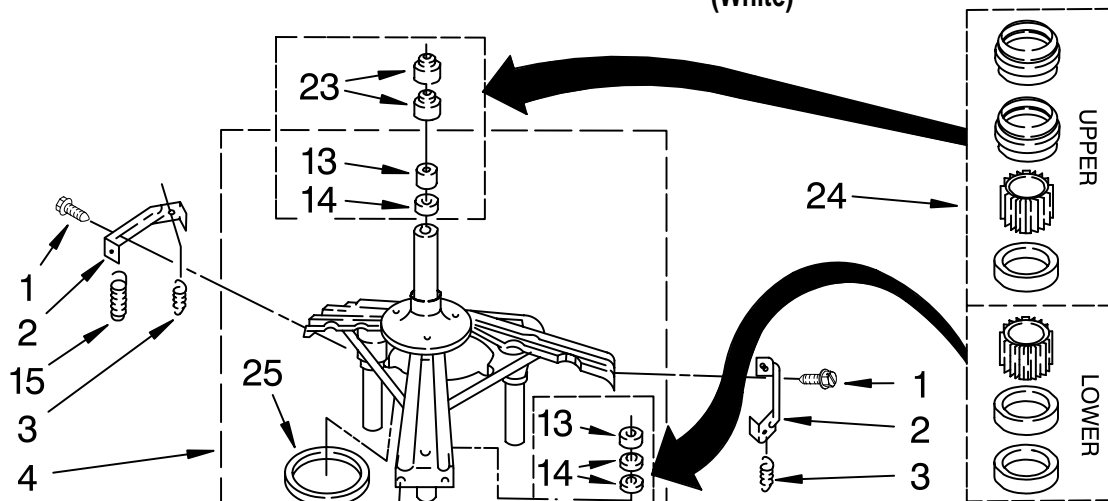

Illus. No.	Part No.	DESCRIPTION
10	3357334	Screw, Gearcase To Base (3)
11	62611	Plate, Motor Mount To Gearcase
12	62691	Grommet, Motor (4)
13	285852	Coupling, Motor And Isolation
15	3355454	Clip, Anti-Rattle
16	3400516	Screw
17	3349637	Retainer, Motor (2)
18	3362089	Shield, Tub To Motor
19	661599	Motor, Main Drive
20	3952056	Switch, Main Drive Motor
21	62700	Retainer, Pump (2)
22	3363394	Pump (Complete)
23	3387485	Screw, 10-16 x 5/8
24	3946532	Shield, Motor
25	62863	Screw, 10-16 x 3/8
26	661606	Capacitor
27	357030	Clamp, Capacitor

FOR ORDERING INFORMATION REFER TO PARTS PRICE LIST

MACHINE BASE PARTS

For Model: RAK2751KQ0

(White)

Illus. No.	Part No.	DESCRIPTION
1	3400076	Screw, Bracket Mounting (10-32 x 5/8)
2	64067	Bracket, Spring Outer (2)
3	63907	Spring, Suspension (3)
4	3362087	Support & Brake, Tub
5	64065	Bracket, Spring Outer (L.F.)
6	63466	Link, Leveling Mechanism (2)
7	62597	Spring, Leveling Mechanism
8	62837	Pin, Knurled
9	62596	Foot, Rear (2)
12	62863	Screw, 10-16 x 3/8 (2)
13	3347047	Bearing, Centerpost (2)
14	357409	Seal, Centerpost (3)
15	388492	Spring, Counterweight
16	62568	Pad, Plate
17	3946509	Plate, Suspension (Includes Illus. 16)
18	3363660	Pad, Base
19	3946512	Base Assembly (Includes Illus. 6, 7, 8, 9, 18 & 26)
21	3359452	Nut, Lock (3/8-16) (2)
22	389102	Foot, Front (2)
23	356934	Seal, Centerpost (2)
24	285203	Centerpost Bearing Kit (Includes Illus. 13, 14 & 23)
25	63134	Ring, Sound Deadening
26	63806	Retainer, Suspension Spring