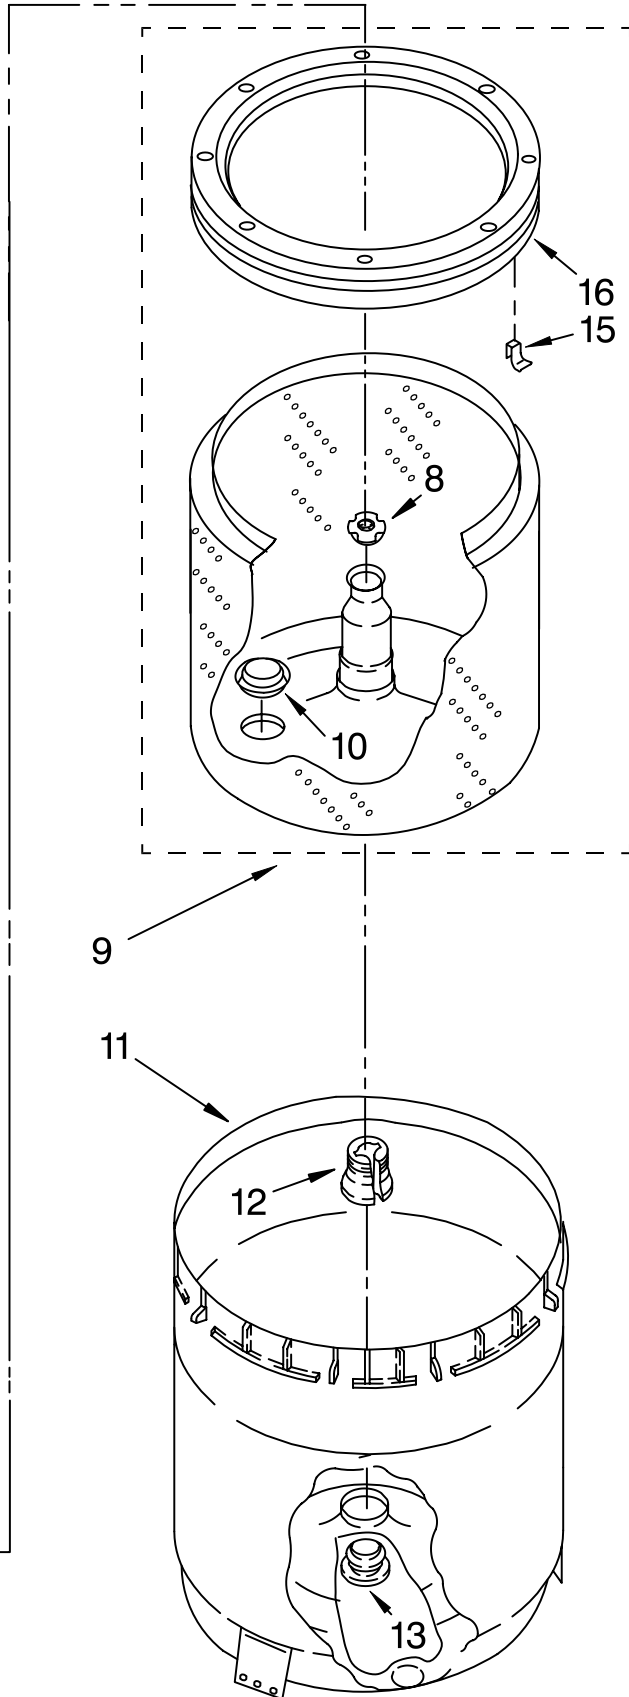

AGITATOR, BASKET AND TUB PARTS

For Model: RAK2751KQ0

(White)

FOR ORDERING INFORMATION REFER TO PARTS PRICE LIST

AGITATOR, BASKET AND TUB PARTS

For Model: RAK2751KQ0

(White)

Illus. No.	Part No.	DESCRIPTION
1	3355758	Cap, Agitator
4	358237	Screw & Washer (5/16-24 X 1)
5	3350151	Agitator
6	3360611	Tub Ring
7	3359586	Gasket, Tub Ring
8	21366	Nut, Spanner
9	8271650	Basket & Balance Ring
10	3352284	Plug, Snap-In (4)
11	63125	Tub
12	389140	Block, Drive
13	383727	Gasket, Centerpost
14	3949550	Washer
15	387867	Clip, Balance Ring (8)
16	387868	Balance Ring

FOR ORDERING INFORMATION REFER TO PARTS PRICE LIST